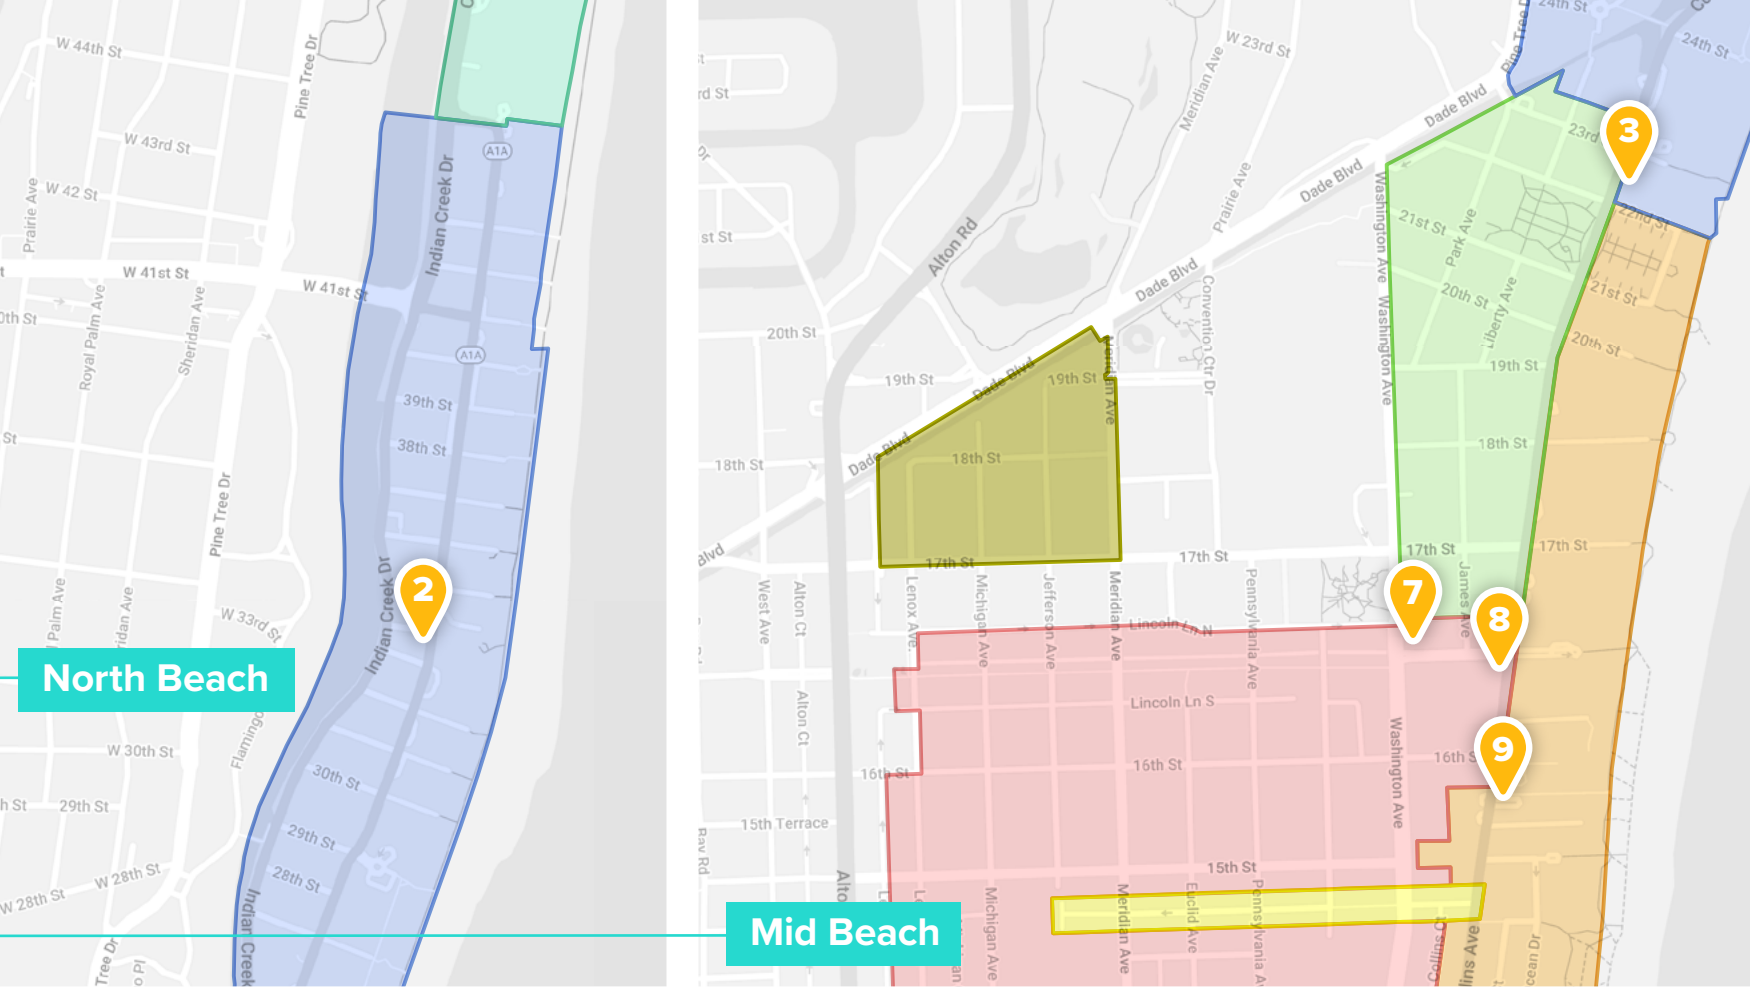

# PROPOSED IKE KIOSK LOCATIONS

Please see below for the 9 kiosks that are proposed within Historic District boundaries.

- MORRIS LAPIDUS/MID 20TH CENTURY HISTORIC DISTRICT
- COLLINS WATERFRONT HISTORIC DISTRICT
- MUSEUM HISTORIC DISTRICT
- PALM VIEW HISTORIC DISTRICT
- OCEAN DRIVE/COLLINS AVENUE HISTORIC DISTRICT
- FLAMINGO PARK HISTORIC DISTRICT
- ESPANOLA WAY HISTORIC DISTRICT
- OCEAN BEACH HISTORIC DISTRICT