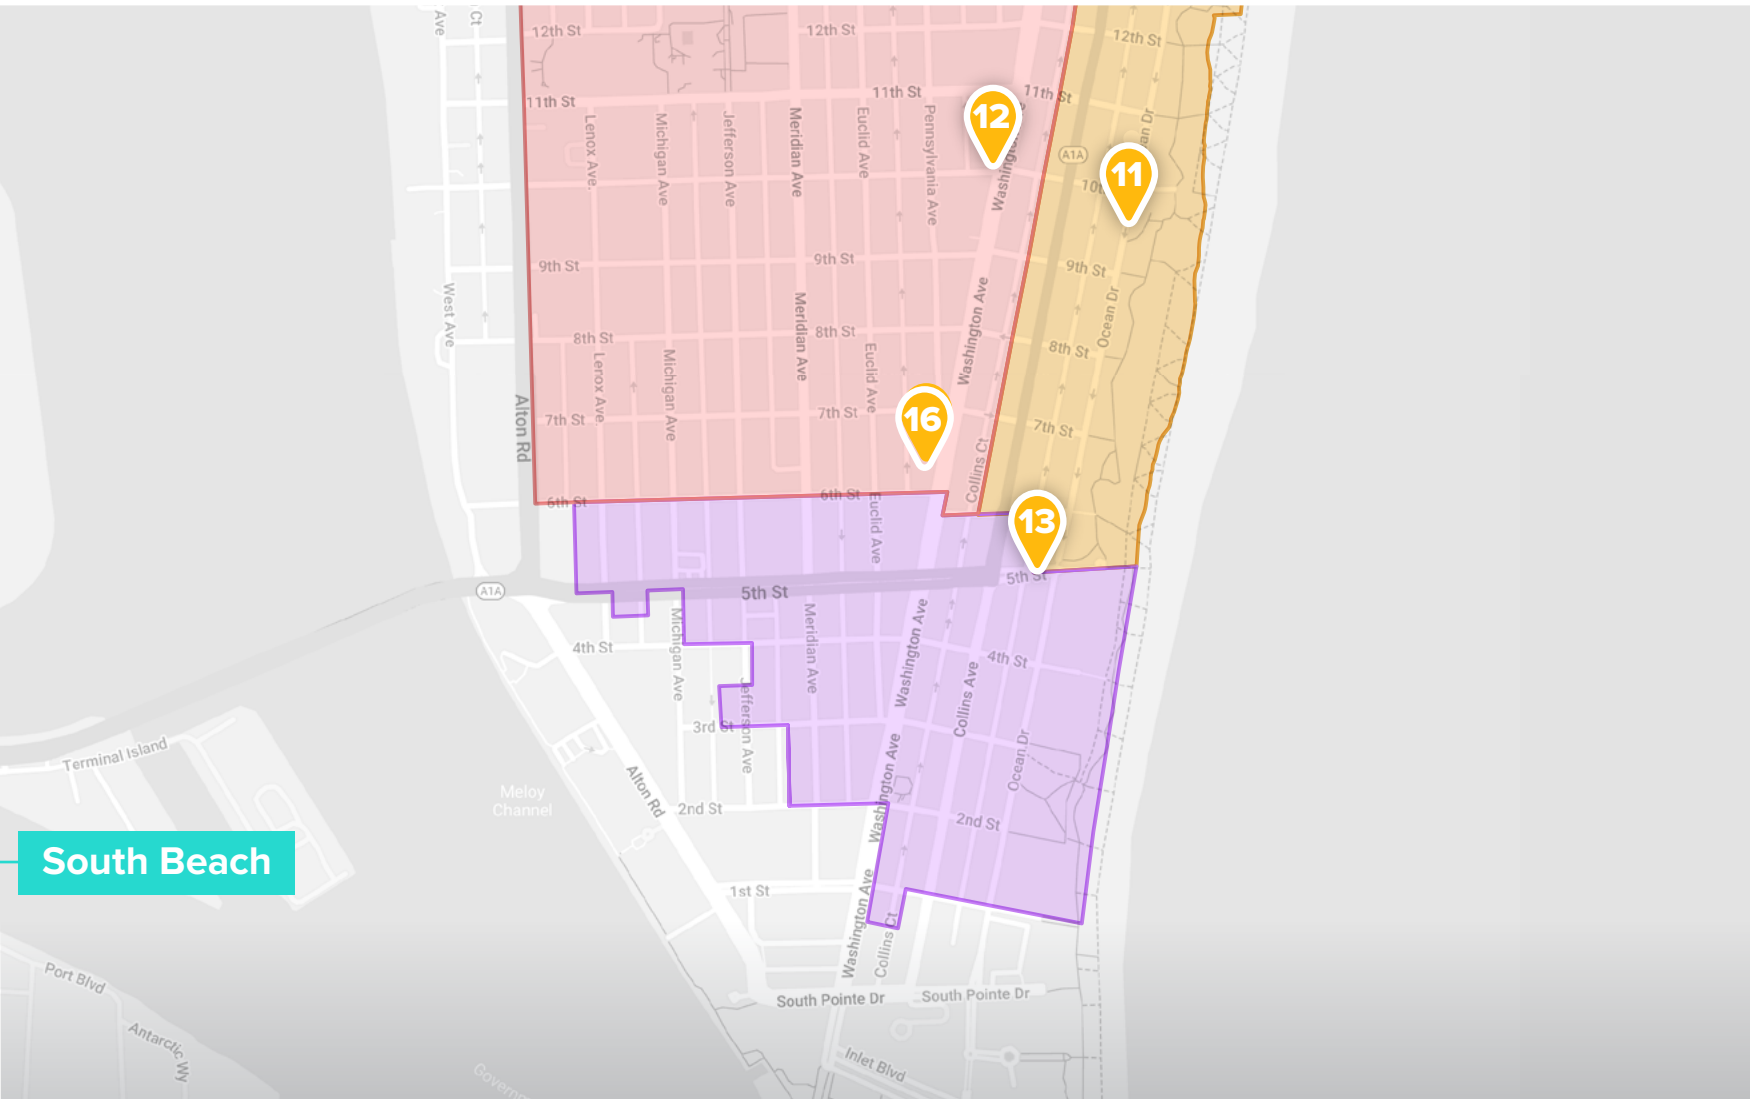

# PROPOSED IKE KIOSK LOCATIONS

Please see below for the 9 kiosks that are proposed within Historic District boundaries.

- MORRIS LAPIDUS/MID 20TH CENTURY HISTORIC DISTRICT
- COLLINS WATERFRONT HISTORIC DISTRICT
- MUSEUM HISTORIC DISTRICT
- PALM VIEW HISTORIC DISTRICT
- OCEAN DRIVE/COLLINS AVENUE HISTORIC DISTRICT
- FLAMINGO PARK HISTORIC DISTRICT
- ESPANOLA WAY HISTORIC DISTRICT
- OCEAN BEACH HISTORIC DISTRICT