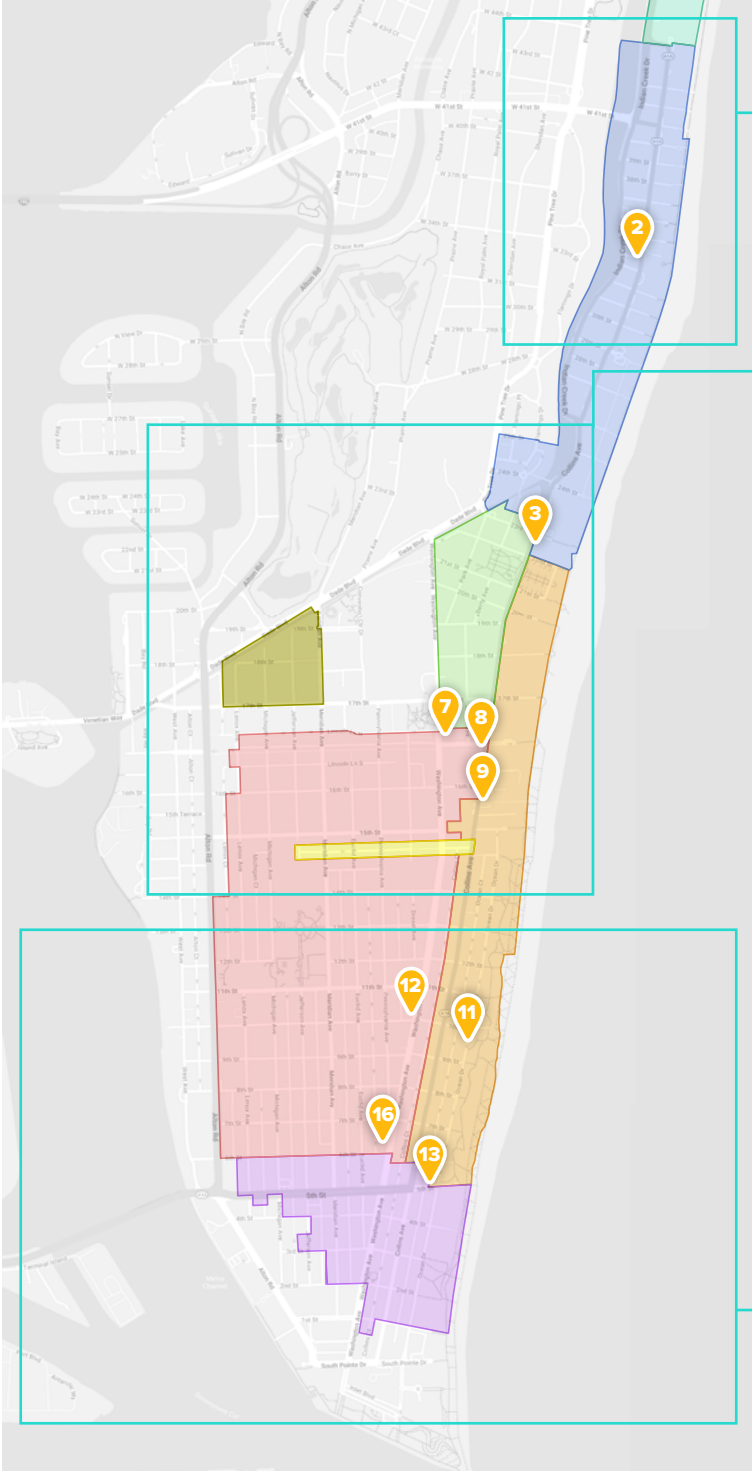

# PROPOSED IKE KIOSK LOCATIONS

Please see below for the 9 kiosks that are proposed within Historic District boundaries.

- MORRIS LAPIDUS/MID 20TH CENTURY HISTORIC DISTRICT
- COLLINS WATERFRONT HISTORIC DISTRICT
- MUSEUM HISTORIC DISTRICT
- PALM VIEW HISTORIC DISTRICT
- OCEAN DRIVE/COLLINS AVENUE HISTORIC DISTRICT
- FLAMINGO PARK HISTORIC DISTRICT
- ESPANOLA WAY HISTORIC DISTRICT
- OCEAN BEACH HISTORIC DISTRICT