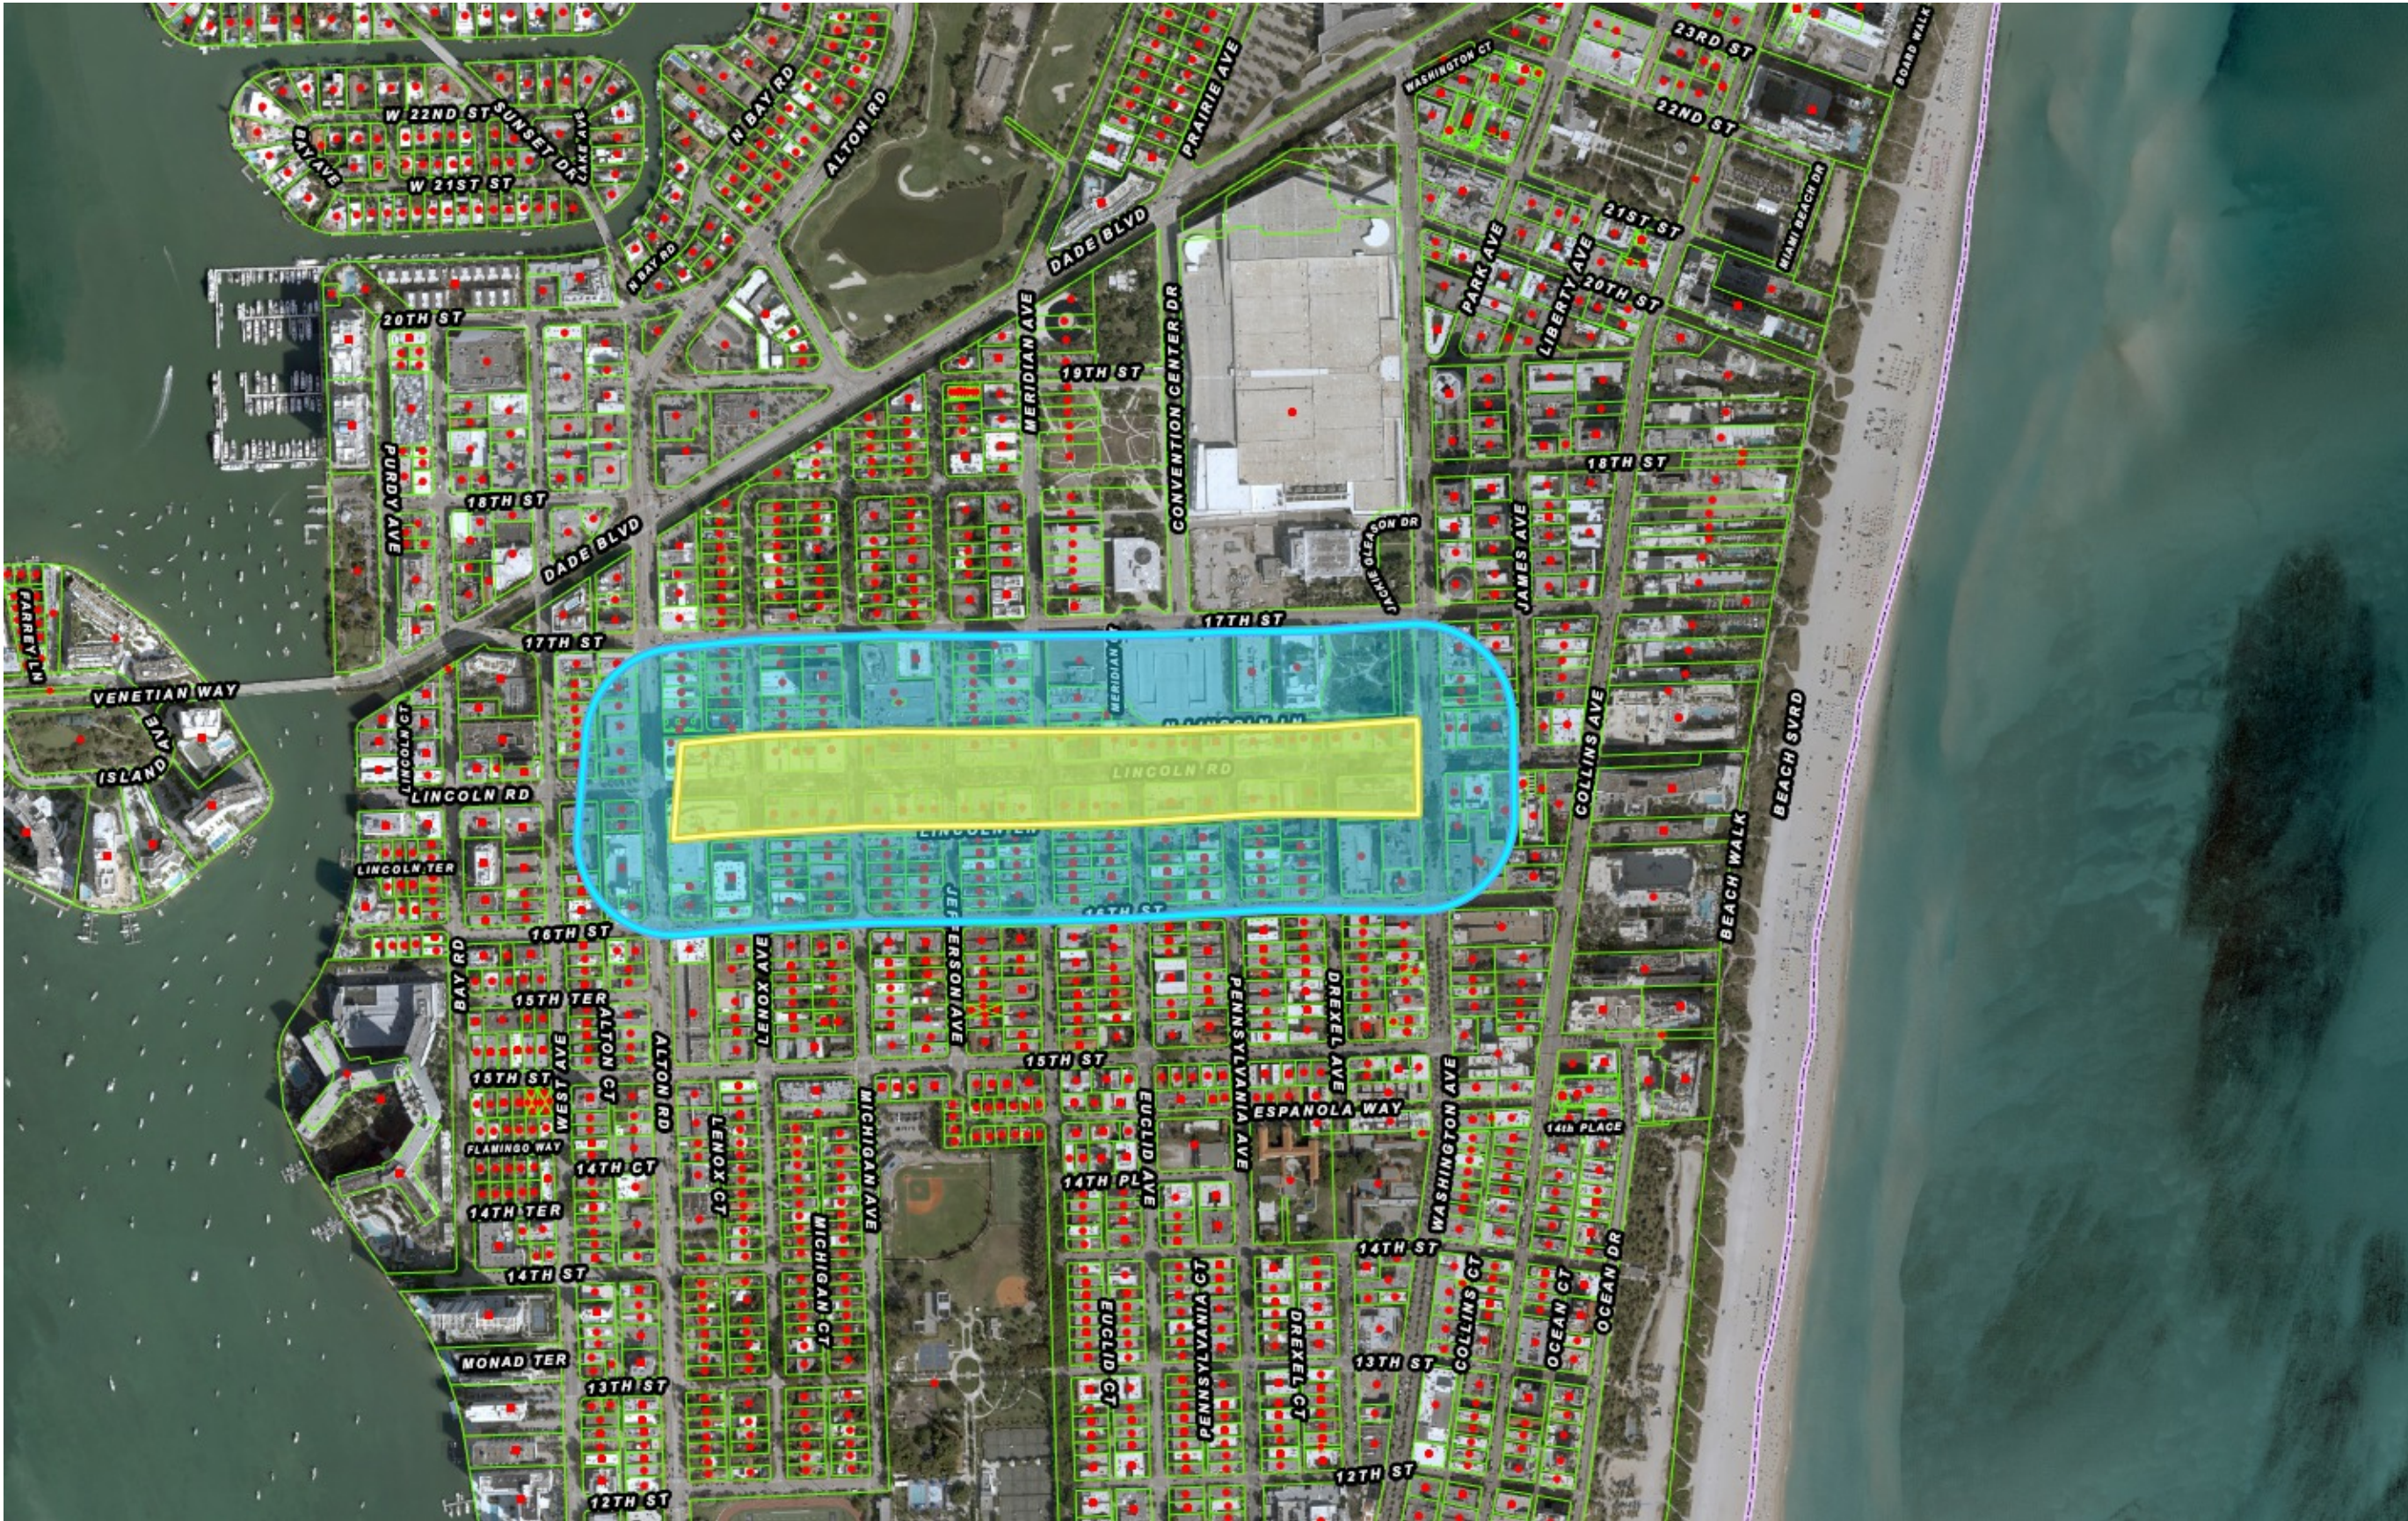

Miami Beach GIS

- Legend**
- Municipal Boundary
 - Street Labels
 - Situs Points
 - Parcels

Copyright © 2022 Miami Beach

1 Inch Equals 666.67 Feet

Miami Beach GIS • 1700 Convention Center Drive • Miami Beach, FL 33139 • 305.673.7000 • gis.miamibeachfl.gov

MIAMIBEACH GEOGRAPHIC INFORMATION SYSTEM

Tracking Number: 00000
 Print Date: 11/6/2023
 Page Number: Page 1 of 1

Requested By: Nestor Navarro
 Drawn By: Nestor Navarro
 Filename: MiamiBeachGIS

Notes
 Notes