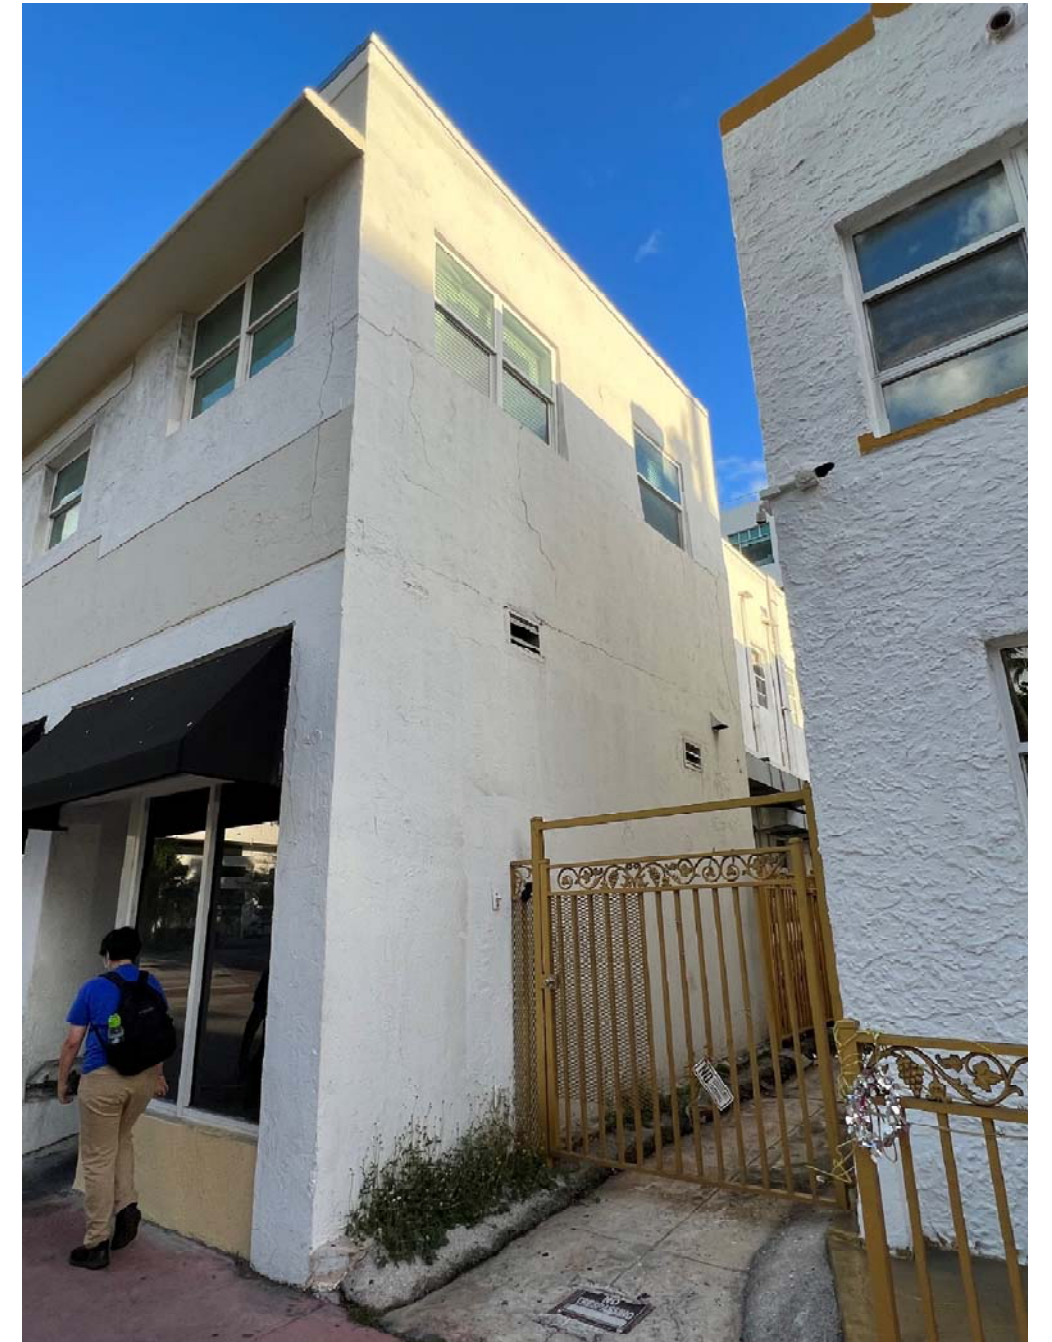

Location Plan

**239 1<sup>st</sup> Street**  
**Miami Beach**

**Washington Avenue Entry**

**Corner Restaurant Entry  
Corner Washington Avenue and 1<sup>st</sup> Street**

**Photos taken March 16 2023**

**239 1<sup>st</sup> Street**  
**Miami Beach**

**1st Street Elevation**

**SE side Elevation**

**239 1<sup>st</sup> Street**  
**Miami Beach**

**NE Side Elevation**

**North Side Elevation**

**239 1<sup>st</sup> Street**  
**Miami Beach**

### **Modification at Washington Avenue**

- **Lower slab for flush lobby entrance**
- **Close opening of door facing the street**
- **Add new Lobby Entry door on existing side wall**
- **Existing door to restaurant to remain with level landing**