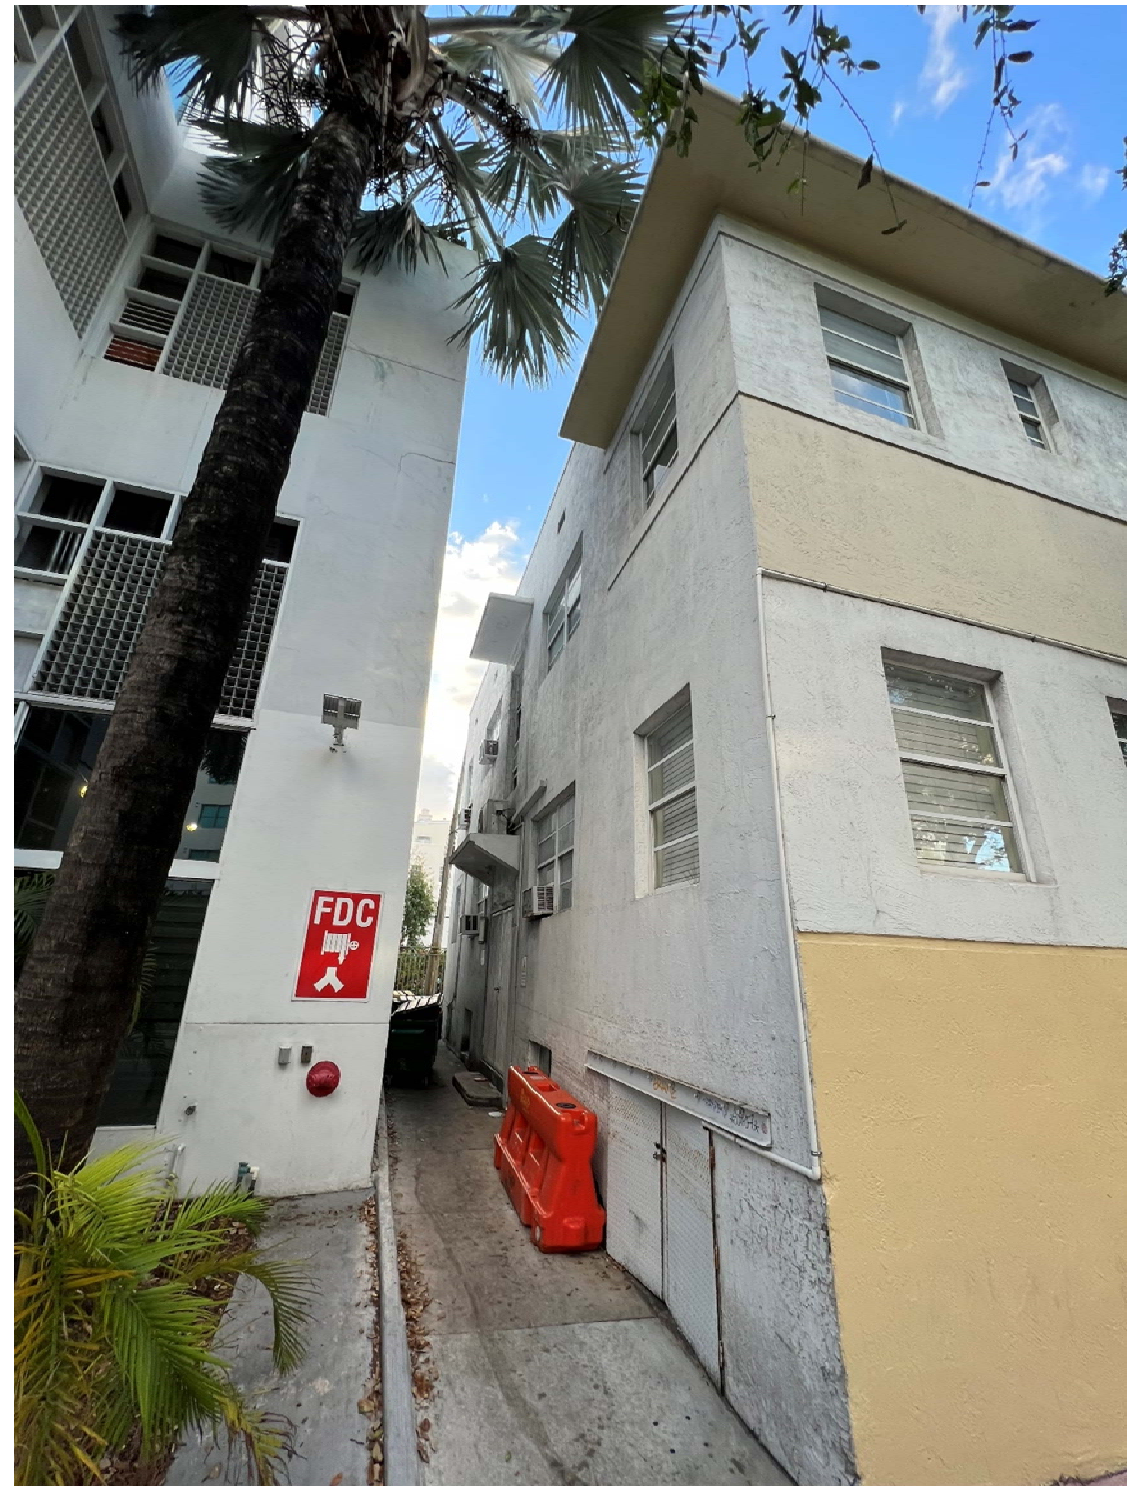

Location Plan

**239 1<sup>st</sup> Street**  
**Miami Beach**

**Washington Avenue Entry**

**Corner Restaurant Entry  
Corner Washington Avenue and 1<sup>st</sup> Street**

**Photos taken March 16 2023**

**239 1<sup>st</sup> Street**  
**Miami Beach**

**1st Street Elevation**

**SE side Elevation**

**239 1<sup>st</sup> Street**  
**Miami Beach**

**NE Side Elevation**

**North Side Elevation**

**239 1<sup>st</sup> Street**  
**Miami Beach**

### **Modification at Washington Avenue**

- **Lower slab for flush lobby entrance**
- **Close opening of door facing the street**
- **Add new Lobby Entry door on existing side wall**
- **Existing door to restaurant to remain with level landing**