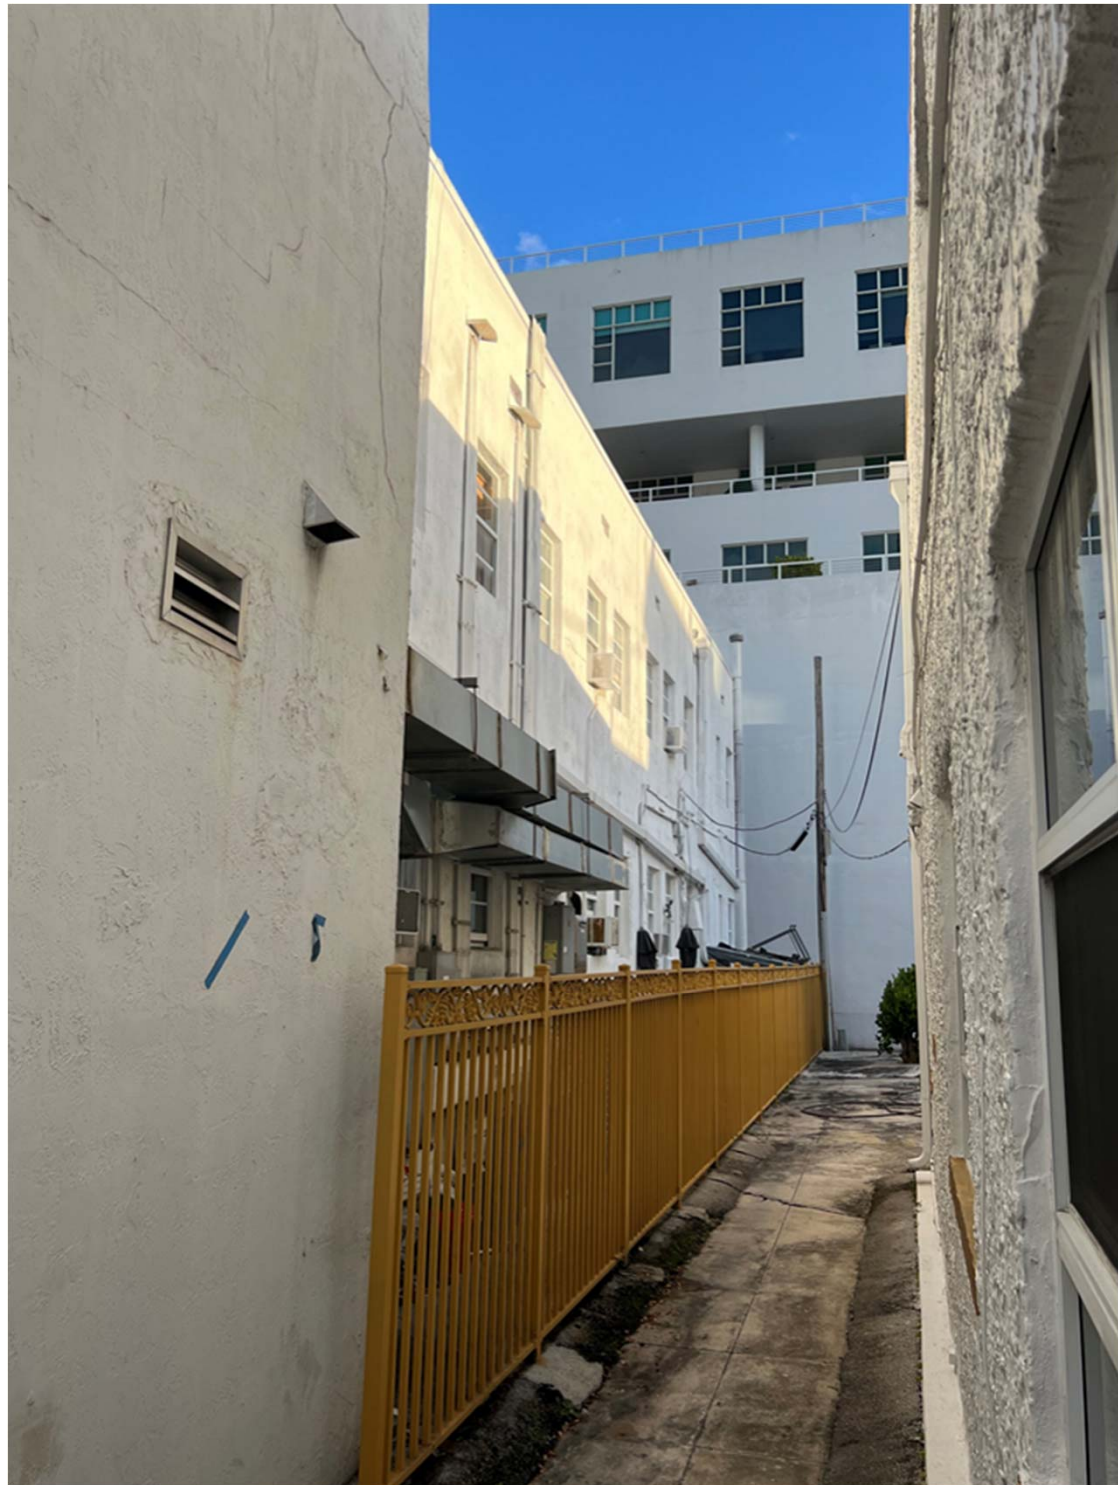

Location Plan

**239 1<sup>st</sup> Street**  
**Miami Beach**

**Washington Avenue Entry**

**Corner Restaurant Entry  
Corner Washington Avenue and 1<sup>st</sup> Street**

**Photos taken March 16 2023**

**239 1<sup>st</sup> Street**  
**Miami Beach**

**1st Street Elevation**

**SE side Elevation**

**239 1<sup>st</sup> Street**  
**Miami Beach**

**NE Side Elevation**

**North Side Elevation**

**239 1<sup>st</sup> Street**  
**Miami Beach**

### **Modification at Washington Avenue**

- **Lower slab for flush lobby entrance**
- **Close opening of door facing the street**
- **Add new Lobby Entry door on existing side wall**
- **Existing door to restaurant to remain with level landing**