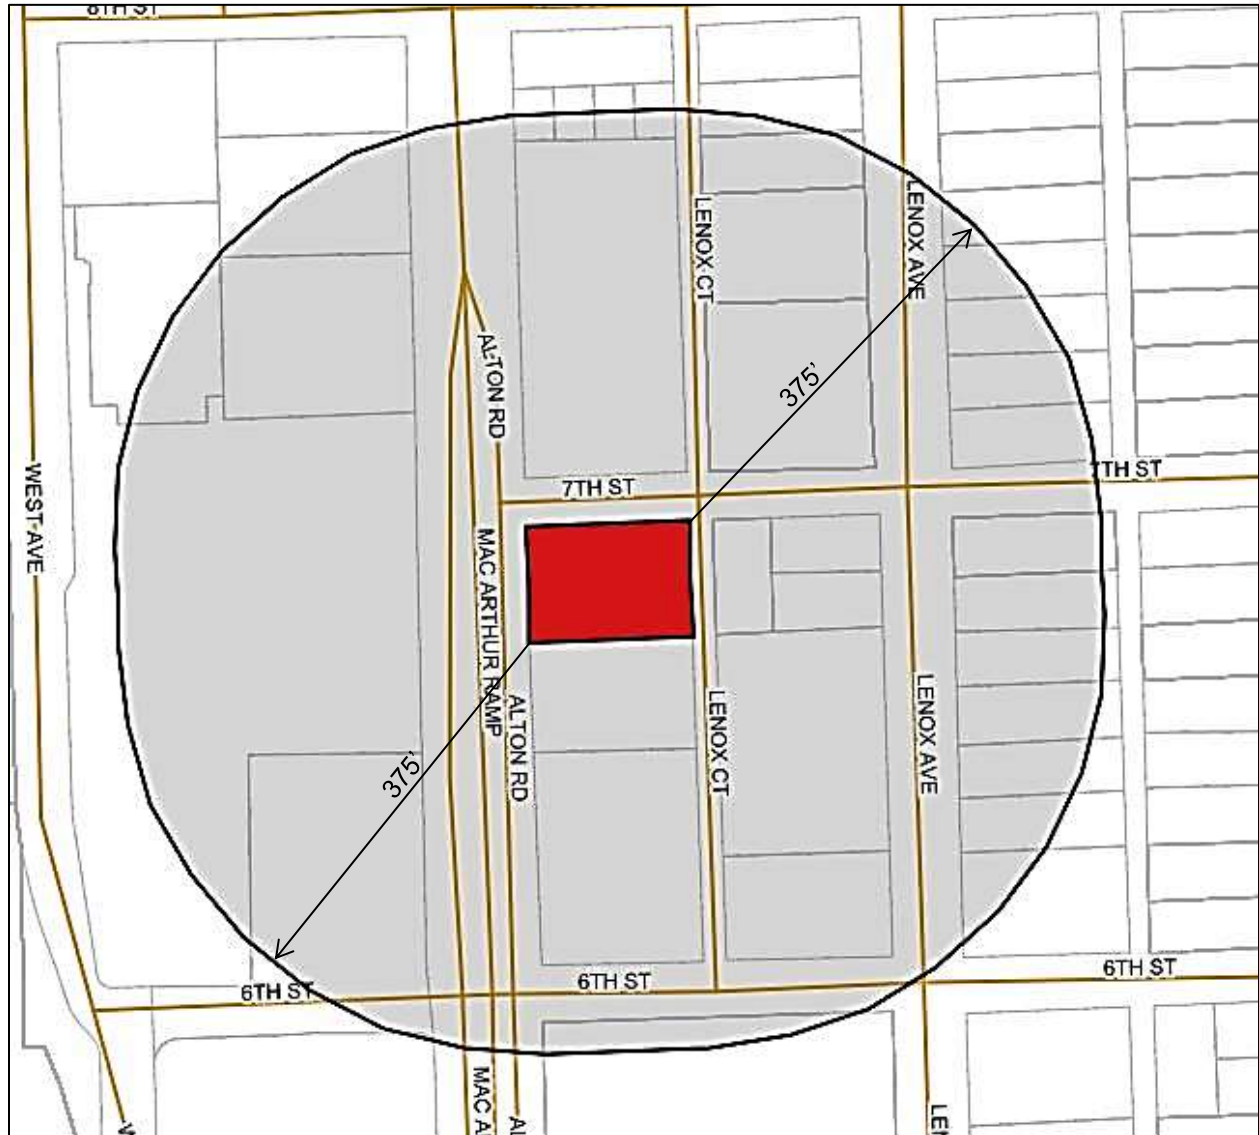

375' RADIUS MAP

SUBJECT: 663 Alton Road, Miami Beach, FL 33139

FOLIO NUMBER: 02-4203-009-8540

ABBREV. LEGAL DESCRIPTION: OCEAN BEACH ADDN NO 3 PB 2-81 LOT 16 BLK 105

FOLIO NUMBER: 02-4203-009-8530

ABBREV. LEGAL DESCRIPTION: OCEAN BEACH ADDN NO 3 PB 2-81 LOT 15 BLK 105