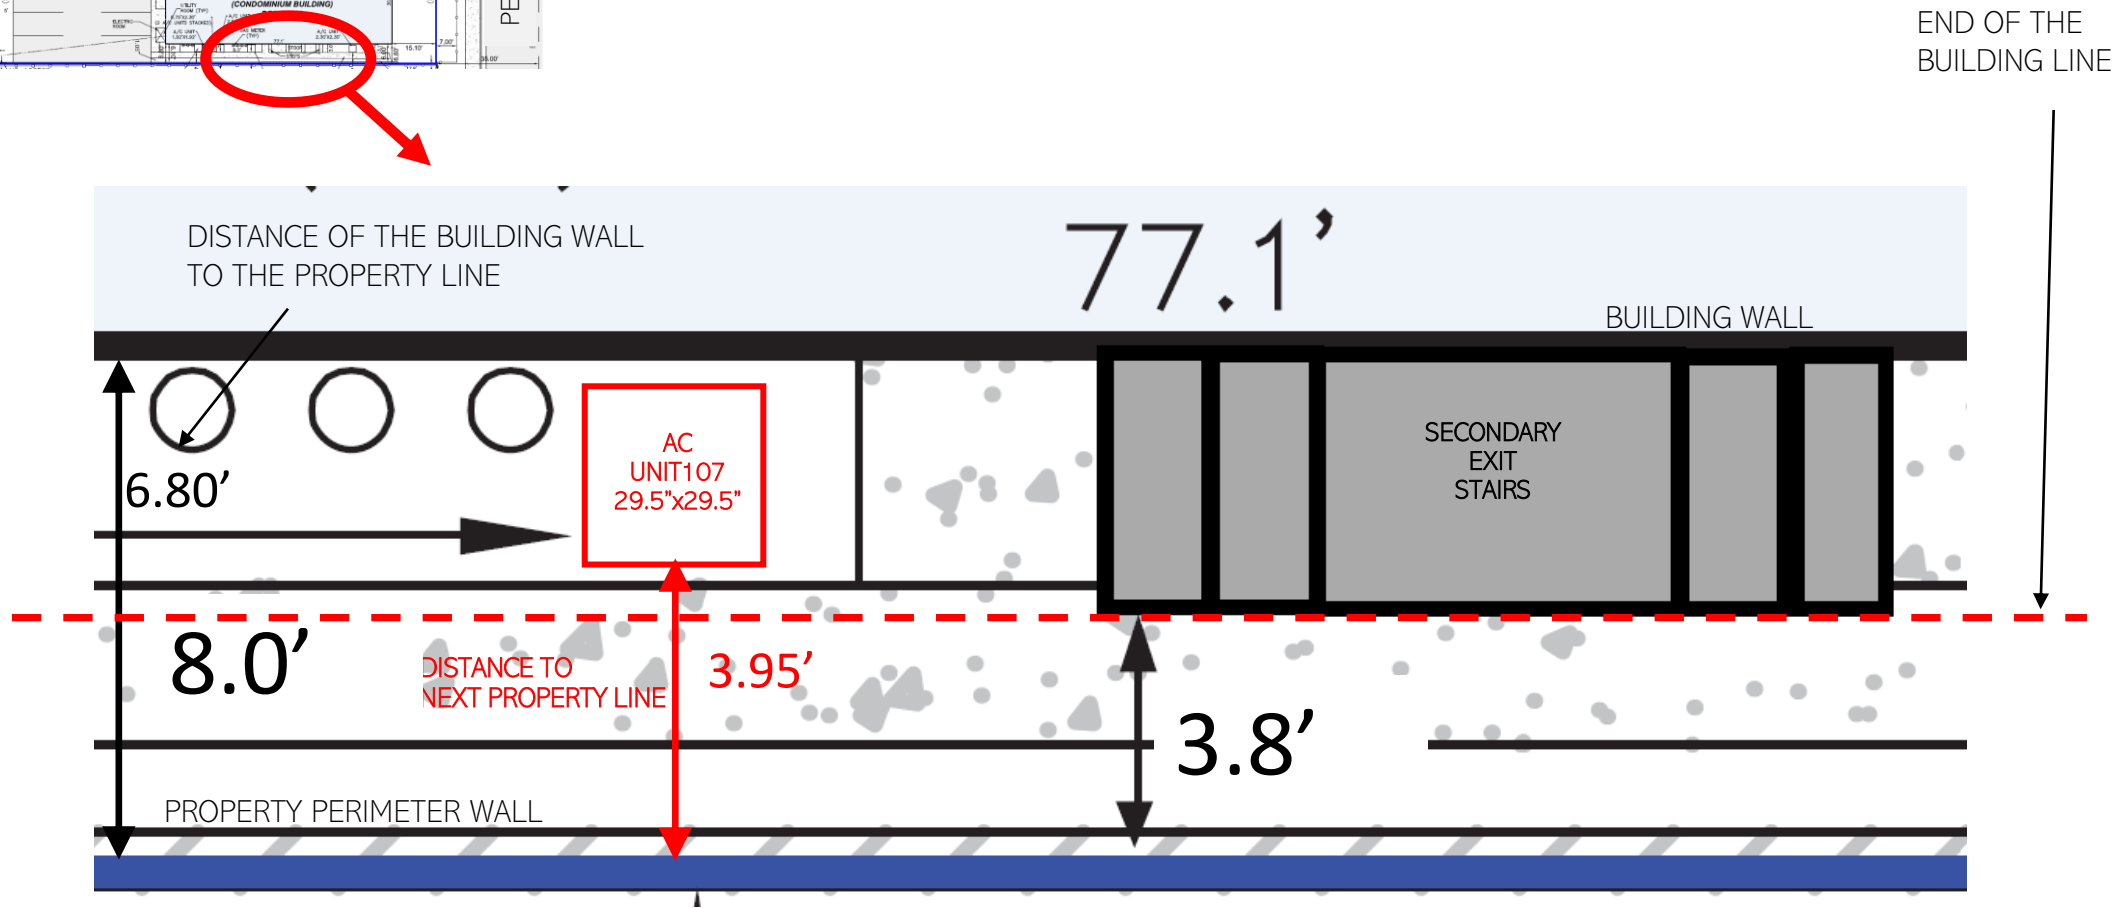

SHEET DESCRIPTION

PICTURE  
 AC COMPRESSOR  
 Units  
 104,105,103,106,107

PAGE 2

REV. 1.0

LES JARDINS  
ASSOCIATION INC  
PROPERTY LOCATED

1620 PENNSYLVANIA AVE.  
MIAMI BEACH, FL 33139

SHEET DESCRIPTION

ZOOM DETAIL  
EXIT STAIRS