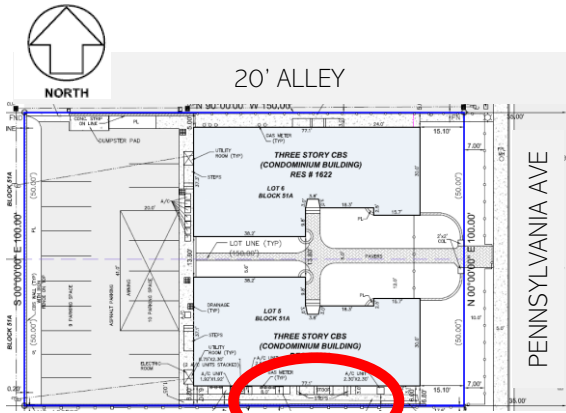

LES JARDINS  
ASSOCIATION INC  
PROPERTY LOCATED

1620 PENNSYLVANIA AVE.  
MIAMI BEACH, FL. 33139

SHEET DESCRIPTION

ZOOM DETAIL  
AC COMPRESSOR  
PLAN  
Units  
104,105,103,106,107

REV. 1.0

LES JARDINS  
 ASSOCIATION INC  
 PROPERTY LOCATED  
 1620 PENNSYLVANIA AVE.  
 MIAMI BEACH, FL 33139

SHEET DESCRIPTION

PICTURE  
 AC COMPRESSOR  
 Units  
 104,105,103,106,107

PAGE 2

REV. 1.0

LES JARDINS  
ASSOCIATION INC  
PROPERTY LOCATED

1620 PENNSYLVANIA AVE.  
MIAMI BEACH, FL 33139

SHEET DESCRIPTION

ZOOM DETAIL  
EXIT STAIRS