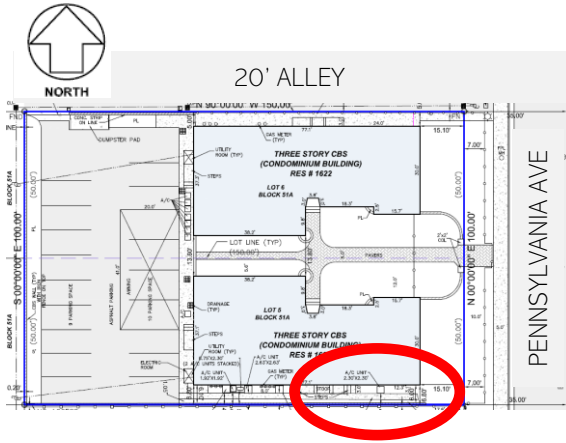

LES JARDINS  
ASSOCIATION INC  
PROPERTY LOCATED

1620 PENNSYLVANIA AVE.  
MIAMI BEACH, FL. 33139

SHEET DESCRIPTION

ZOOM DETAIL  
AC COMPRESSOR  
PLAN  
Units  
104,105,103,106,107

REV. 1.0

LES JARDINS  
 ASSOCIATION INC  
 PROPERTY LOCATED  
 1620 PENNSYLVANIA AVE.  
 MIAMI BEACH, FL 33139

SHEET DESCRIPTION

PICTURE  
 AC COMPRESSOR  
 Units  
 104,105,103,106,107

PAGE 2

REV. 1.0

LES JARDINS  
ASSOCIATION INC  
PROPERTY LOCATED

1620 PENNSYLVANIA AVE.  
MIAMI BEACH, FL 33139

SHEET DESCRIPTION

ZOOM DETAIL  
EXIT STAIRS

LES JARDINS  
ASSOCIATION INC  
PROPERTY LOCATED

1620 PENNSYLVANIA AVE.  
MIAMI BEACH, FL 33139

SHEET DESCRIPTION

ZOOM DETAIL  
AC COMPRESSOR  
PLAN

Units 101  
0

PAGE 5

REV. 1.0

LES JARDINS  
 ASSOCIATION INC  
 PROPERTY LOCATED  
 1620 PENNSYLVANIA AVE,  
 MIAMI BEACH, FL 33139