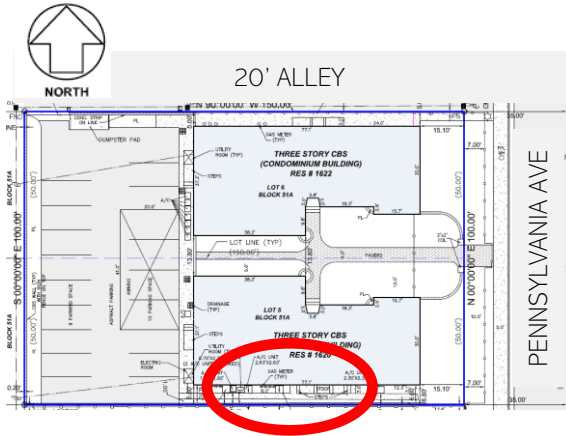

LES JARDINS  
ASSOCIATION INC  
PROPERTY LOCATED

1620 PENNSYLVANIA AVE.  
MIAMI BEACH, FL. 33139

SHEET DESCRIPTION

ZOOM DETAIL  
AC COMPRESSOR  
PLAN  
Units  
104,105,103,106,107

REV. 1.0

LES JARDINS  
 ASSOCIATION INC  
 PROPERTY LOCATED  
 1620 PENNSYLVANIA AVE.  
 MIAMI BEACH, FL 33139

SHEET DESCRIPTION

PICTURE  
 AC COMPRESSOR  
 Units  
 104,105,103,106,107

PAGE 2

REV. 1.0

LES JARDINS  
ASSOCIATION INC  
PROPERTY LOCATED

1620 PENNSYLVANIA AVE.  
MIAMI BEACH, FL 33139

SHEET DESCRIPTION

ZOOM DETAIL  
EXIT STAIRS