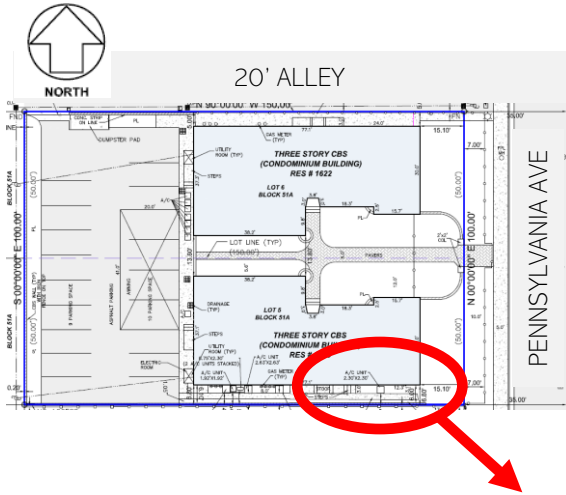

LES JARDINS  
ASSOCIATION INC  
PROPERTY LOCATED

1620 PENNSYLVANIA AVE.  
MIAMI BEACH, FL. 33139

SHEET DESCRIPTION

ZOOM DETAIL  
AC COMPRESSOR  
PLAN  
Units  
104,105,103,106,107

REV. 1.0

LES JARDINS  
 ASSOCIATION INC  
 PROPERTY LOCATED  
 1620 PENNSYLVANIA AVE.  
 MIAMI BEACH, FL 33139

SHEET DESCRIPTION

PICTURE  
 AC COMPRESSOR  
 Units  
 104,105,103,106,107

PAGE 2

REV. 1.0

LES JARDINS  
ASSOCIATION INC  
PROPERTY LOCATED

1620 PENNSYLVANIA AVE.  
MIAMI BEACH, FL 33139

SHEET DESCRIPTION

ZOOM DETAIL  
EXIT STAIRS

PAGE 3

REV. 1.0

LES JARDINS  
ASSOCIATION INC  
PROPERTY LOCATED  
1620 PENNSYLVANIA AVE,  
MIAMI BEACH, FL 33139

SHEET DESCRIPTION

PICTURE

SECONDARY EXIT  
STAIRS

PAGE 4

REV. 1.0