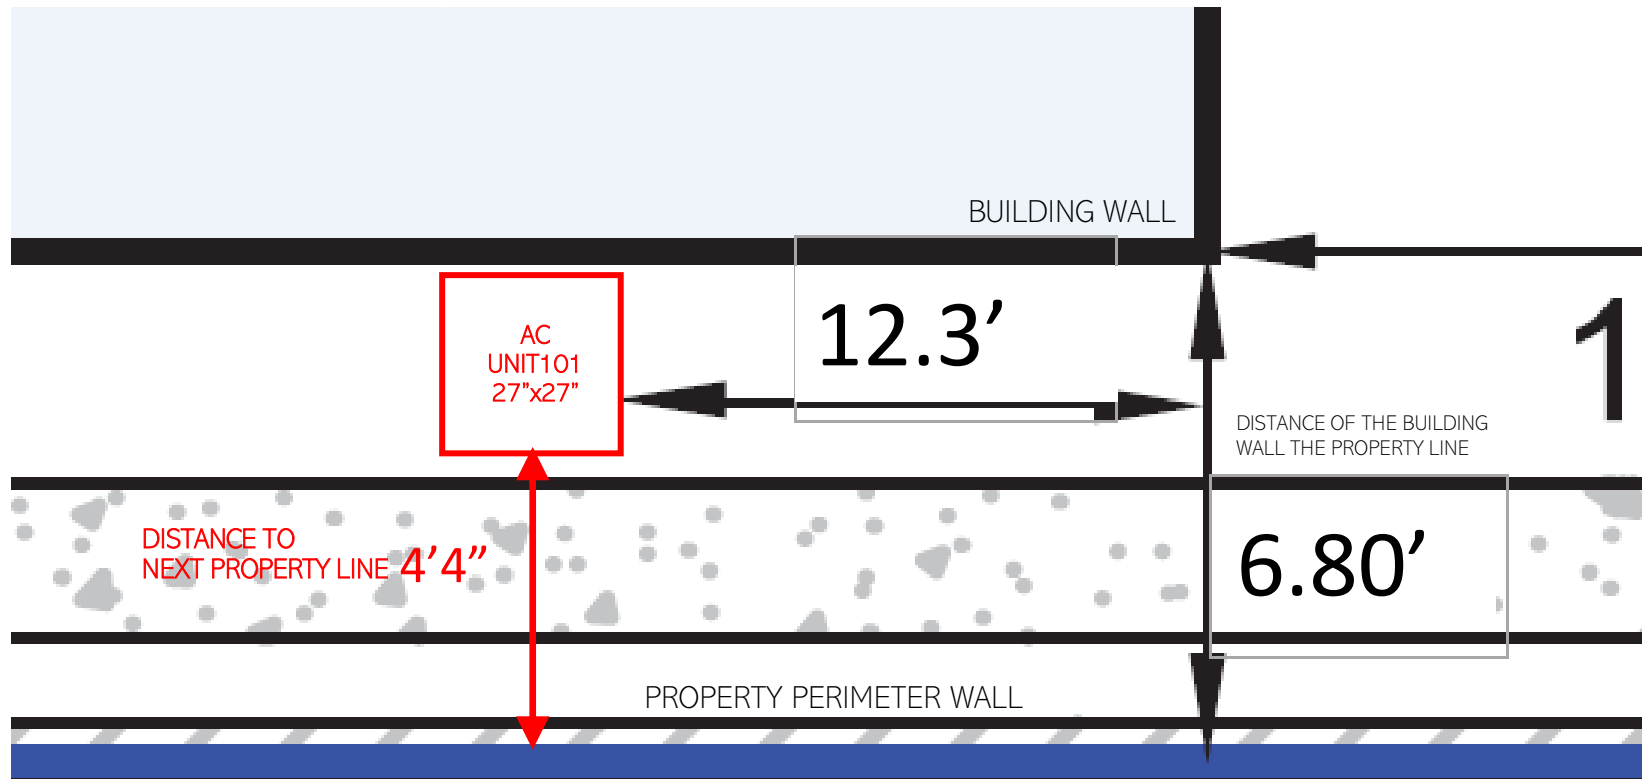

PAGE 3

REV. 1.0

LES JARDINS  
ASSOCIATION INC  
PROPERTY LOCATED  
1620 PENNSYLVANIA AVE,  
MIAMI BEACH, FL 33139

SHEET DESCRIPTION

PICTURE

SECONDARY EXIT  
STAIRS

PAGE 4

REV. 1.0