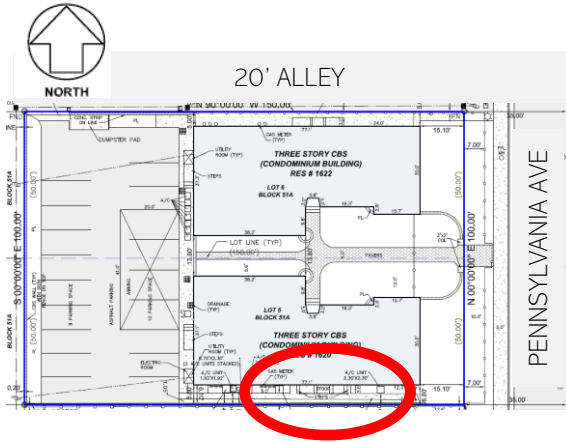

REV. 1.0

LES JARDINS
ASSOCIATION INC
PROPERTY LOCATED
1620 PENNSYLVANIA AVE,
MIAMI BEACH, FL 33139

SHEET DESCRIPTION

PICTURE

SECONDARY EXIT
STAIRS

PAGE 4