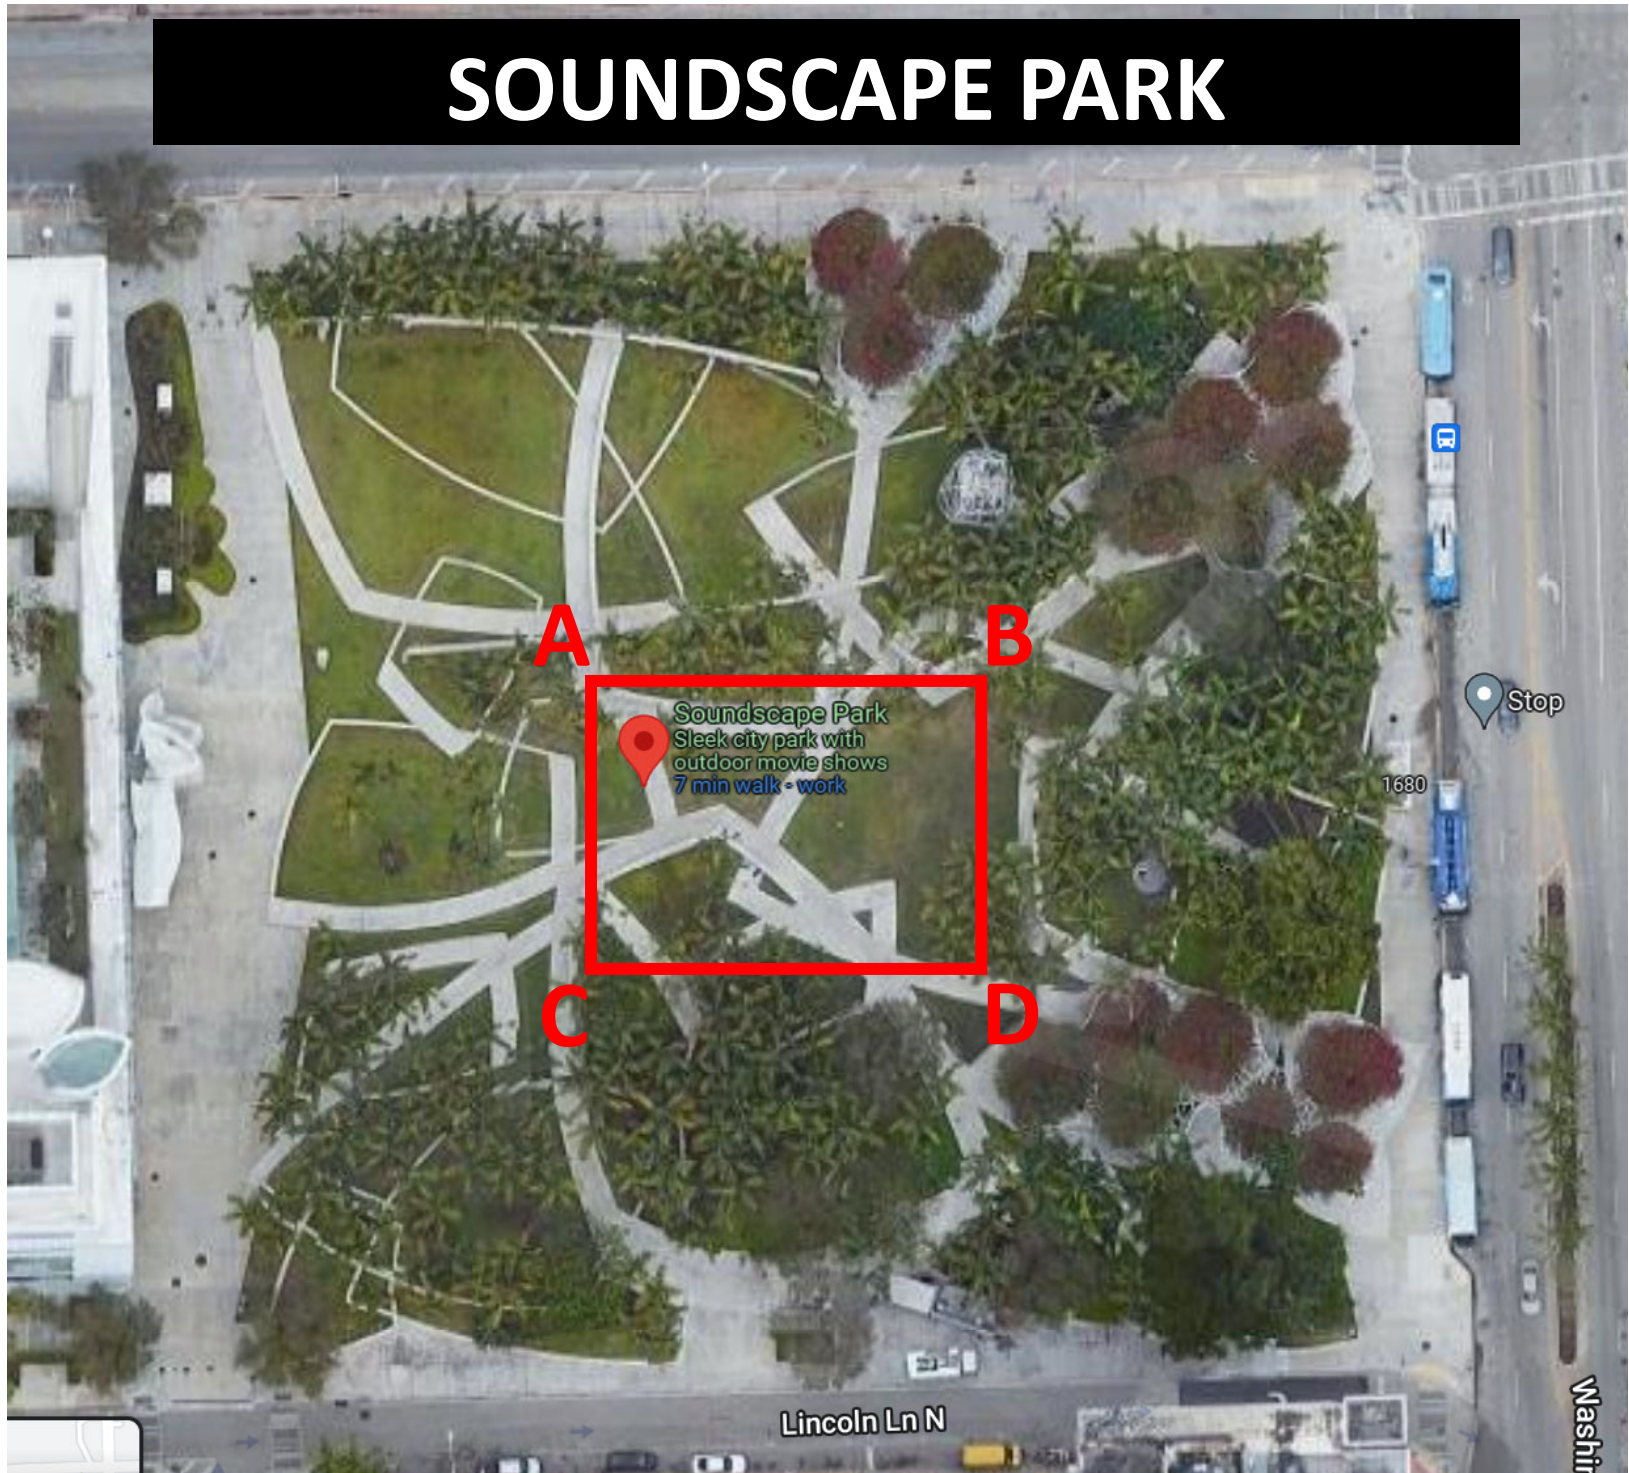

SOUNDSCAPE PARK

Soundscape Park
Sleek city park with
outdoor movie shows
7 min walk - work

A

B

C

D

Lincoln Ln N

Washin

1680

Stop