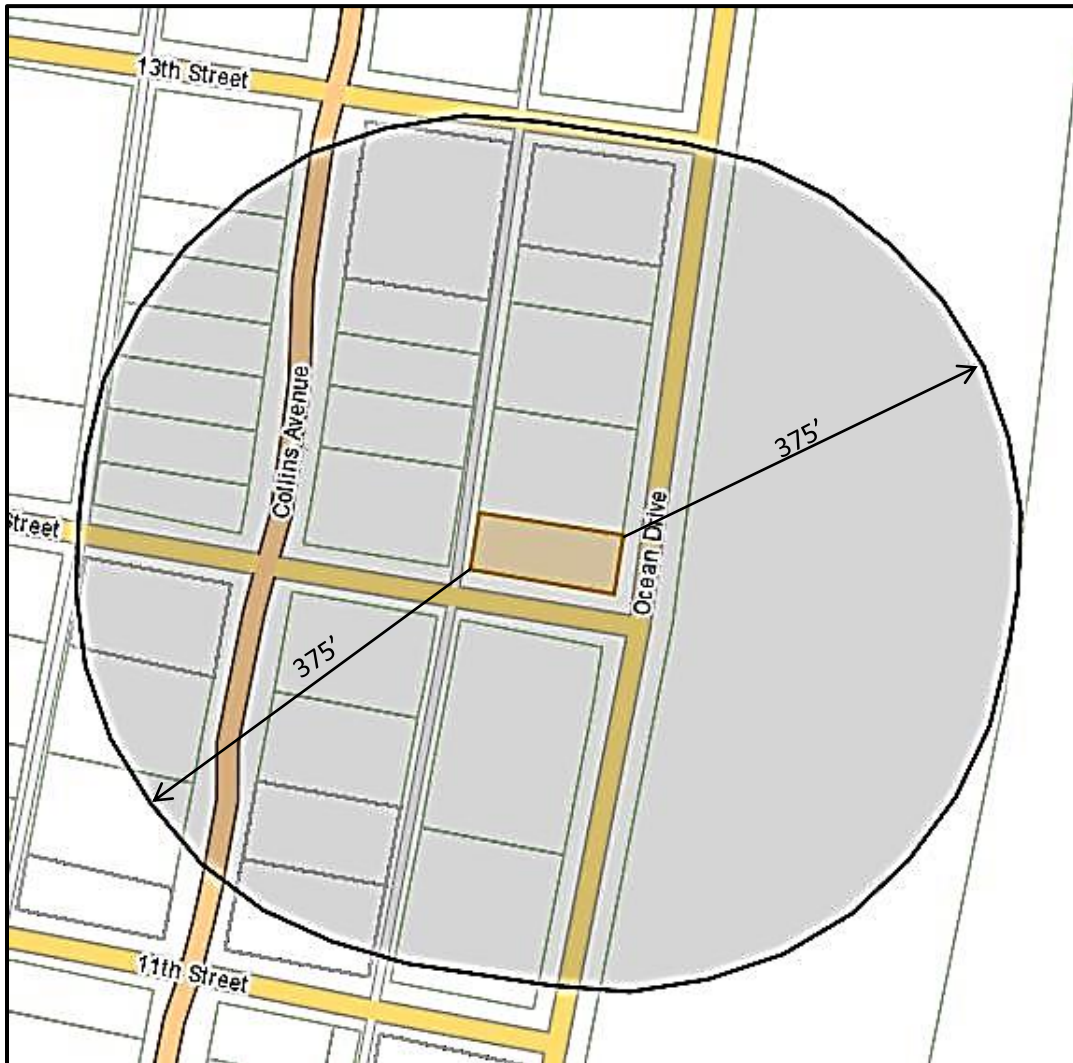

375' RADIUS MAP

SUBJECT: 1200 Ocean Drive, Miami Beach, FL 33139

FOLIO NUMBER: 02-3234-008-0420

LEGAL DESCRIPTION: OCEAN BEACH ADDN NO 2 PB 2-56 LOT 8 BLK 17