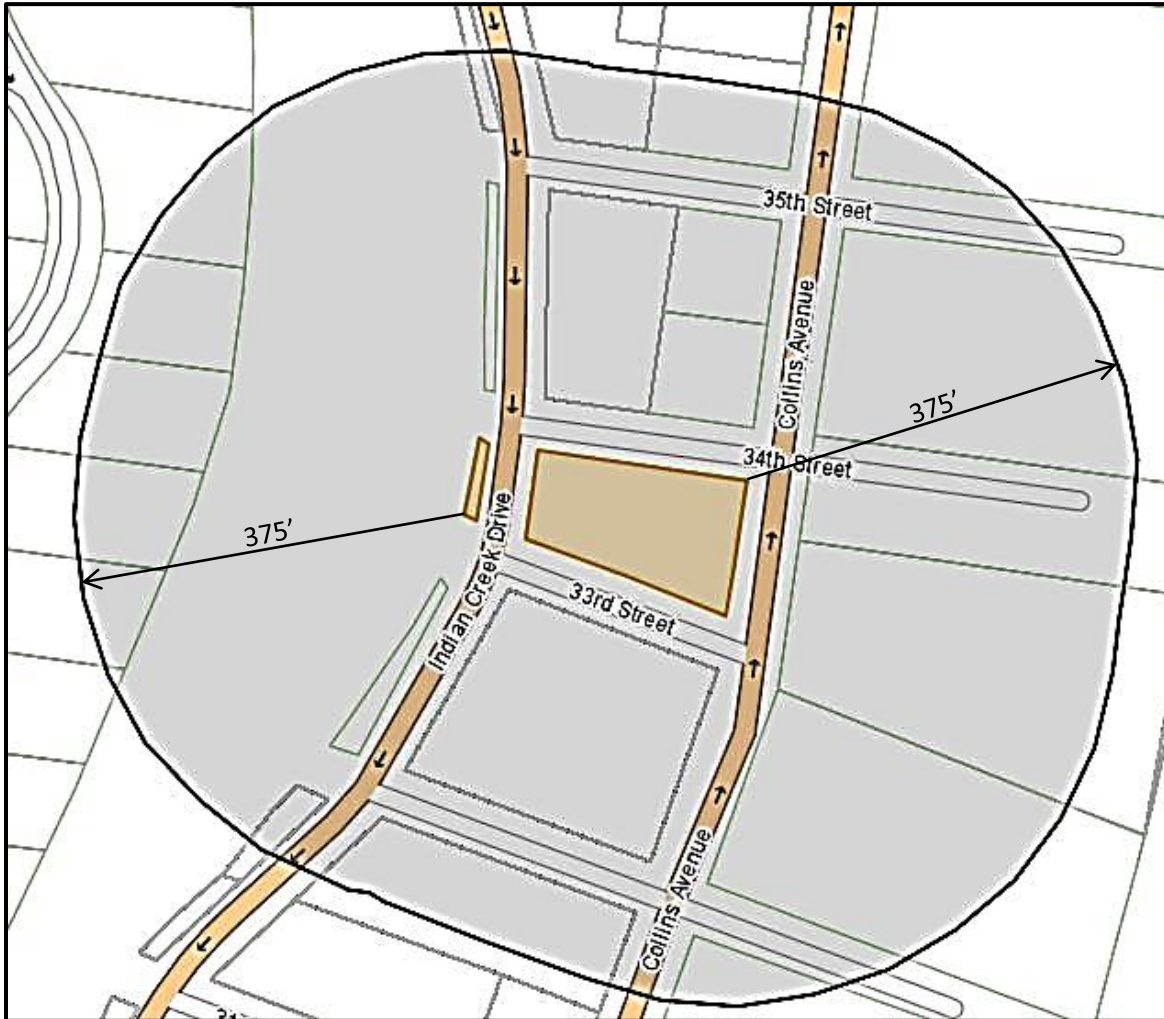

375' RADIUS MAP

SUBJECT: 3301 Indian Creek Drive, Miami Beach, FL 33140

FOLIO NUMBER: 02-3226-001-1430

LEGAL DESCRIPTION: MIAMI BEACH IMP CO SUB PB 5-8 LOTS 7 TO 10 INC & TR OPP
SAME FACING IND CR BLK 20