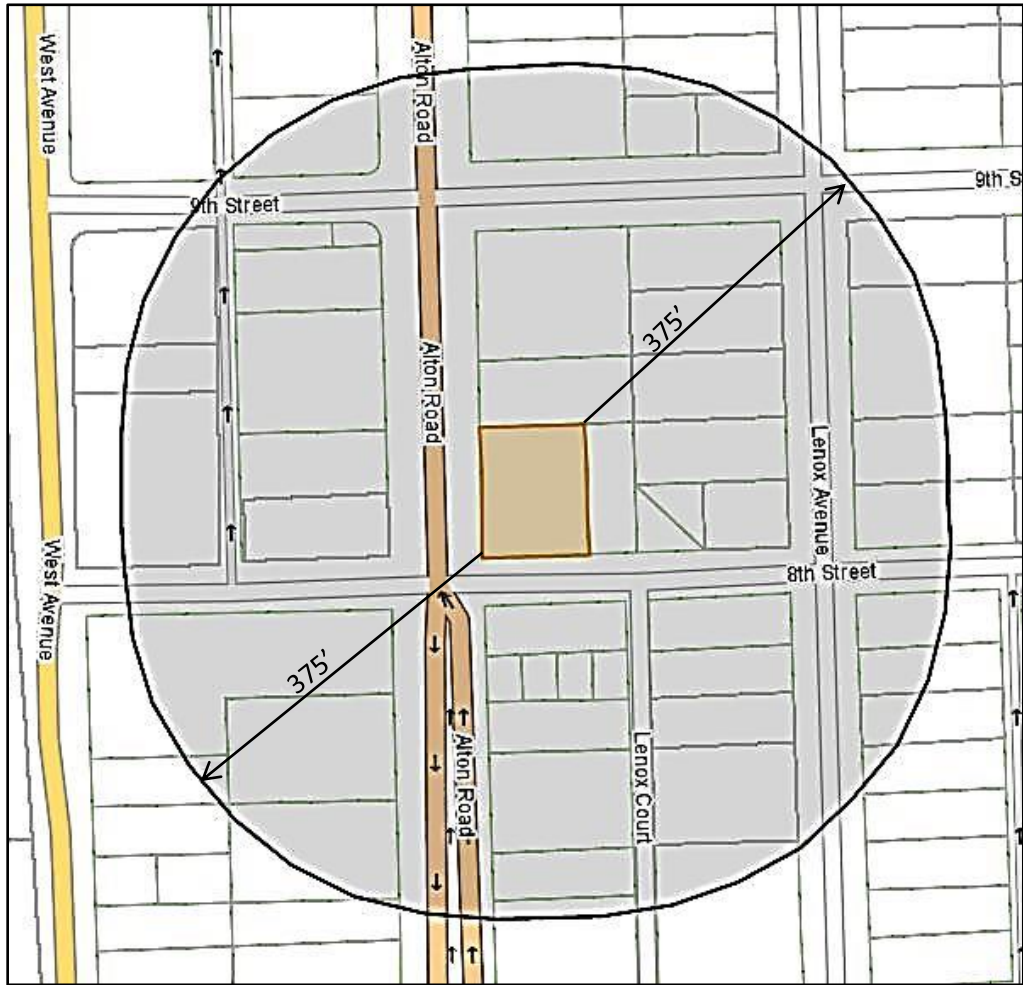

375' RADIUS MAP

SUBJECT: 807 Alton Road, Miami Beach, FL 33139

FOLIO NUMBER: 02-4203-014-0380

LEGAL DESCRIPTION: LENOX MANOR RE-SUB PB 7-15 W109.89FT OF LOTS 6 & 7 BLK 122