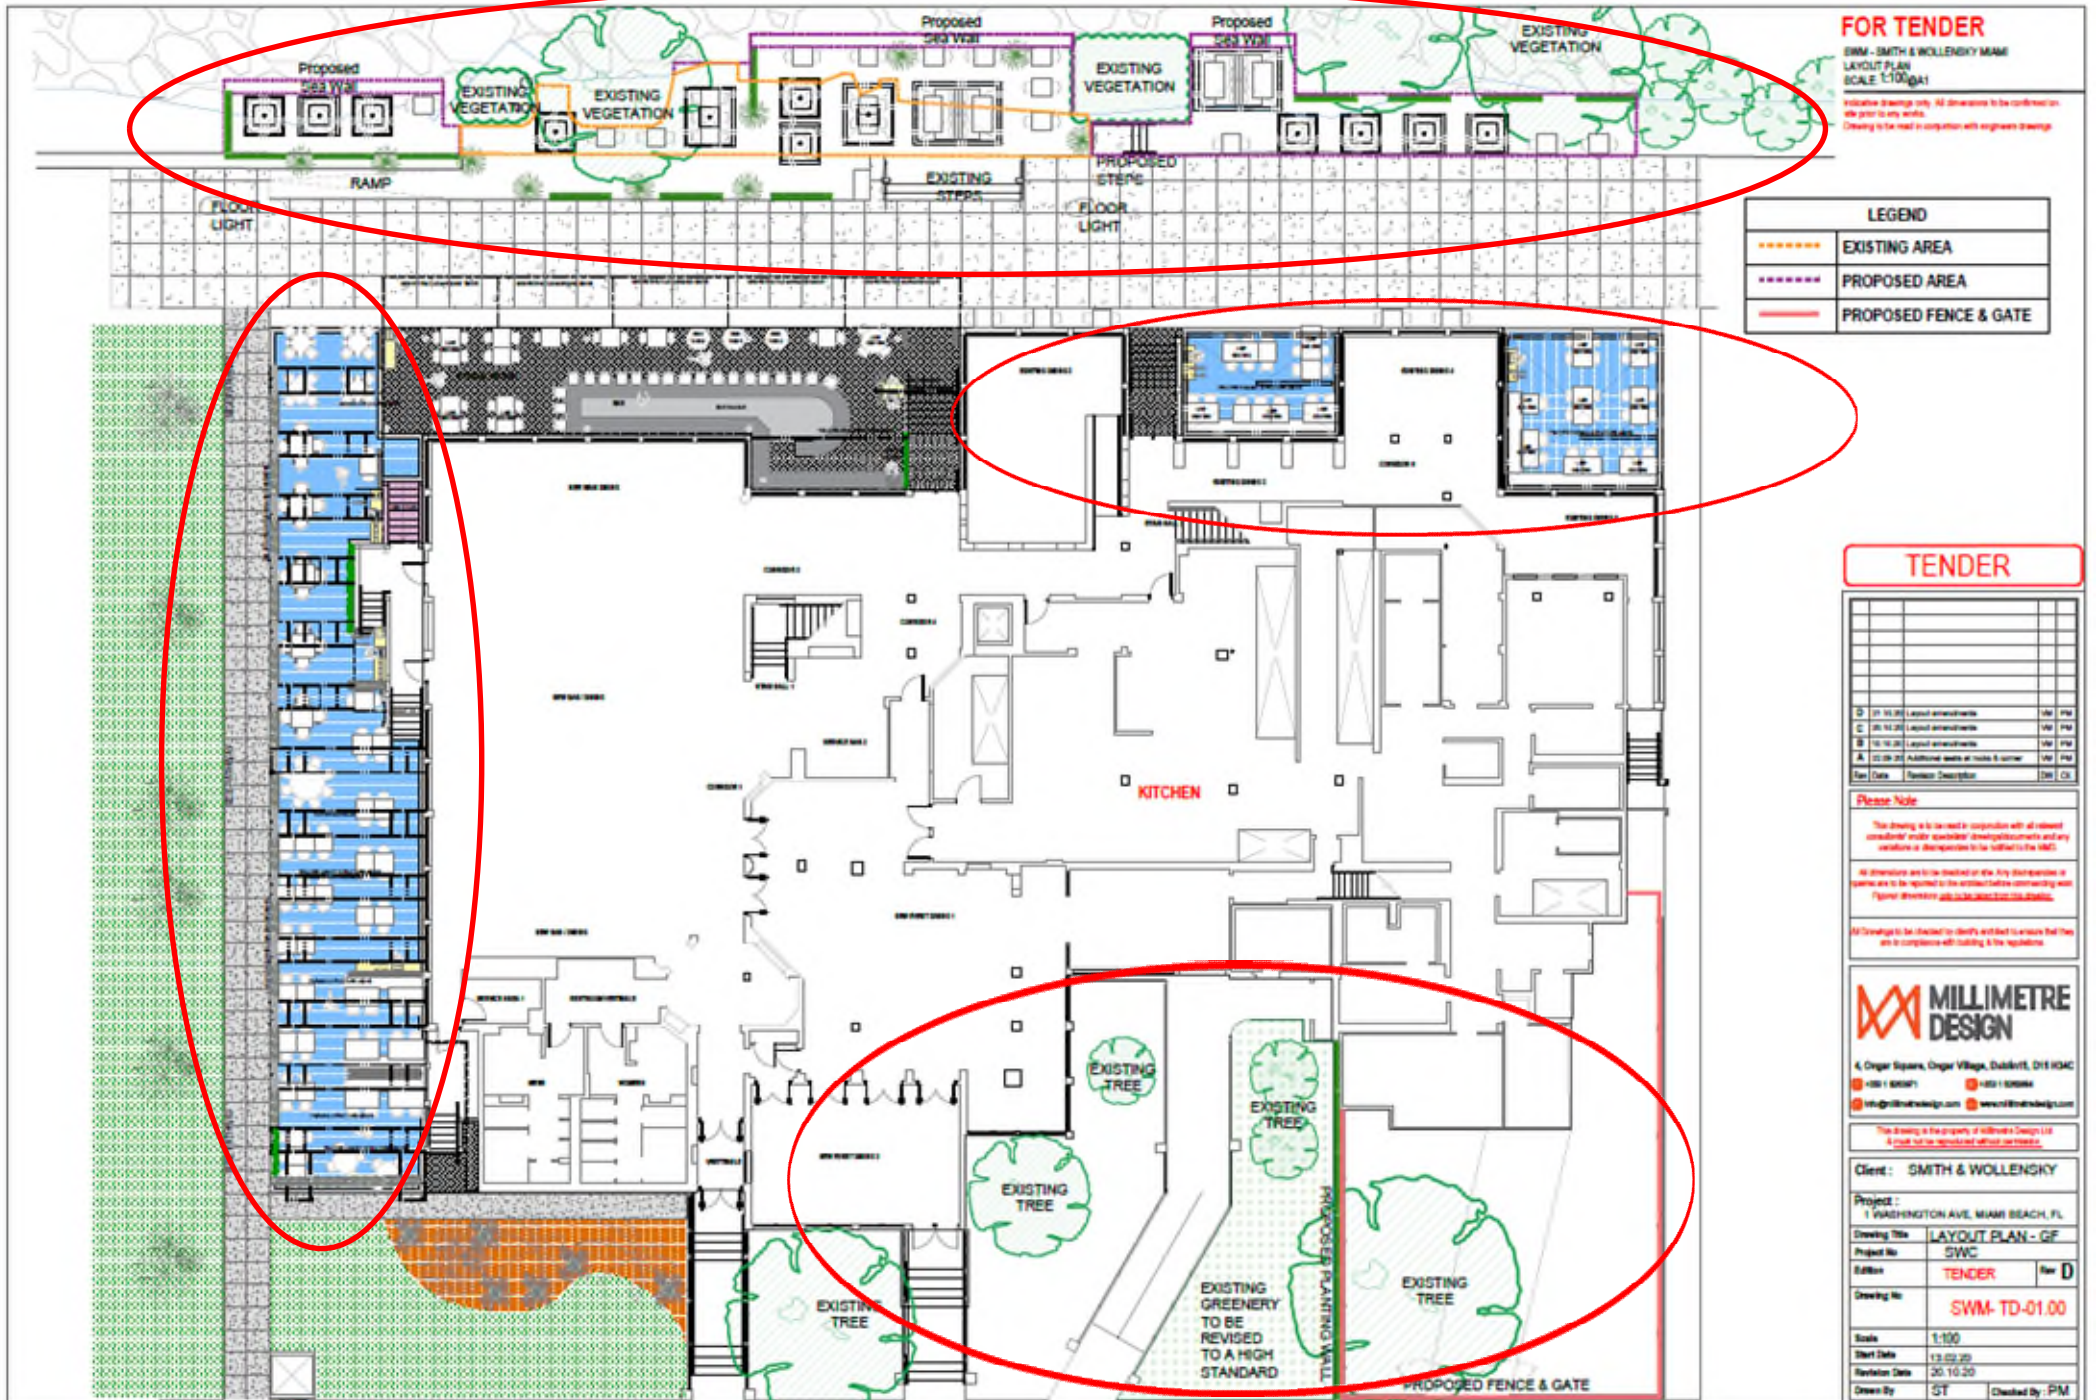

SMITH & WOLLENSKY MIAMI BEACH

SCHEME BOARD

Please note that the following presentation is preliminary in nature and subject to revision.

Layout Plan

South

Property Aerial

LooseFurniture

BoothSeating

PlantingtoSteps

FloorStyle

CanopyLook&Feel

CanopyStyle

BarCounterStyle

FLOORING

CANOPY

JOINERY&METALDETAILS

MATERIALS/TEXTURES

Southern Facade

Southern Facade

Eastern Terrace Facing South – New Seating

Patio Dining Southern Facade

Eastern Terrace

Eastern Terrace Facing North – New Seating

Service Area - Existing Conditions

Service Area - Proposed Visual

Service Area- Proposed Visual