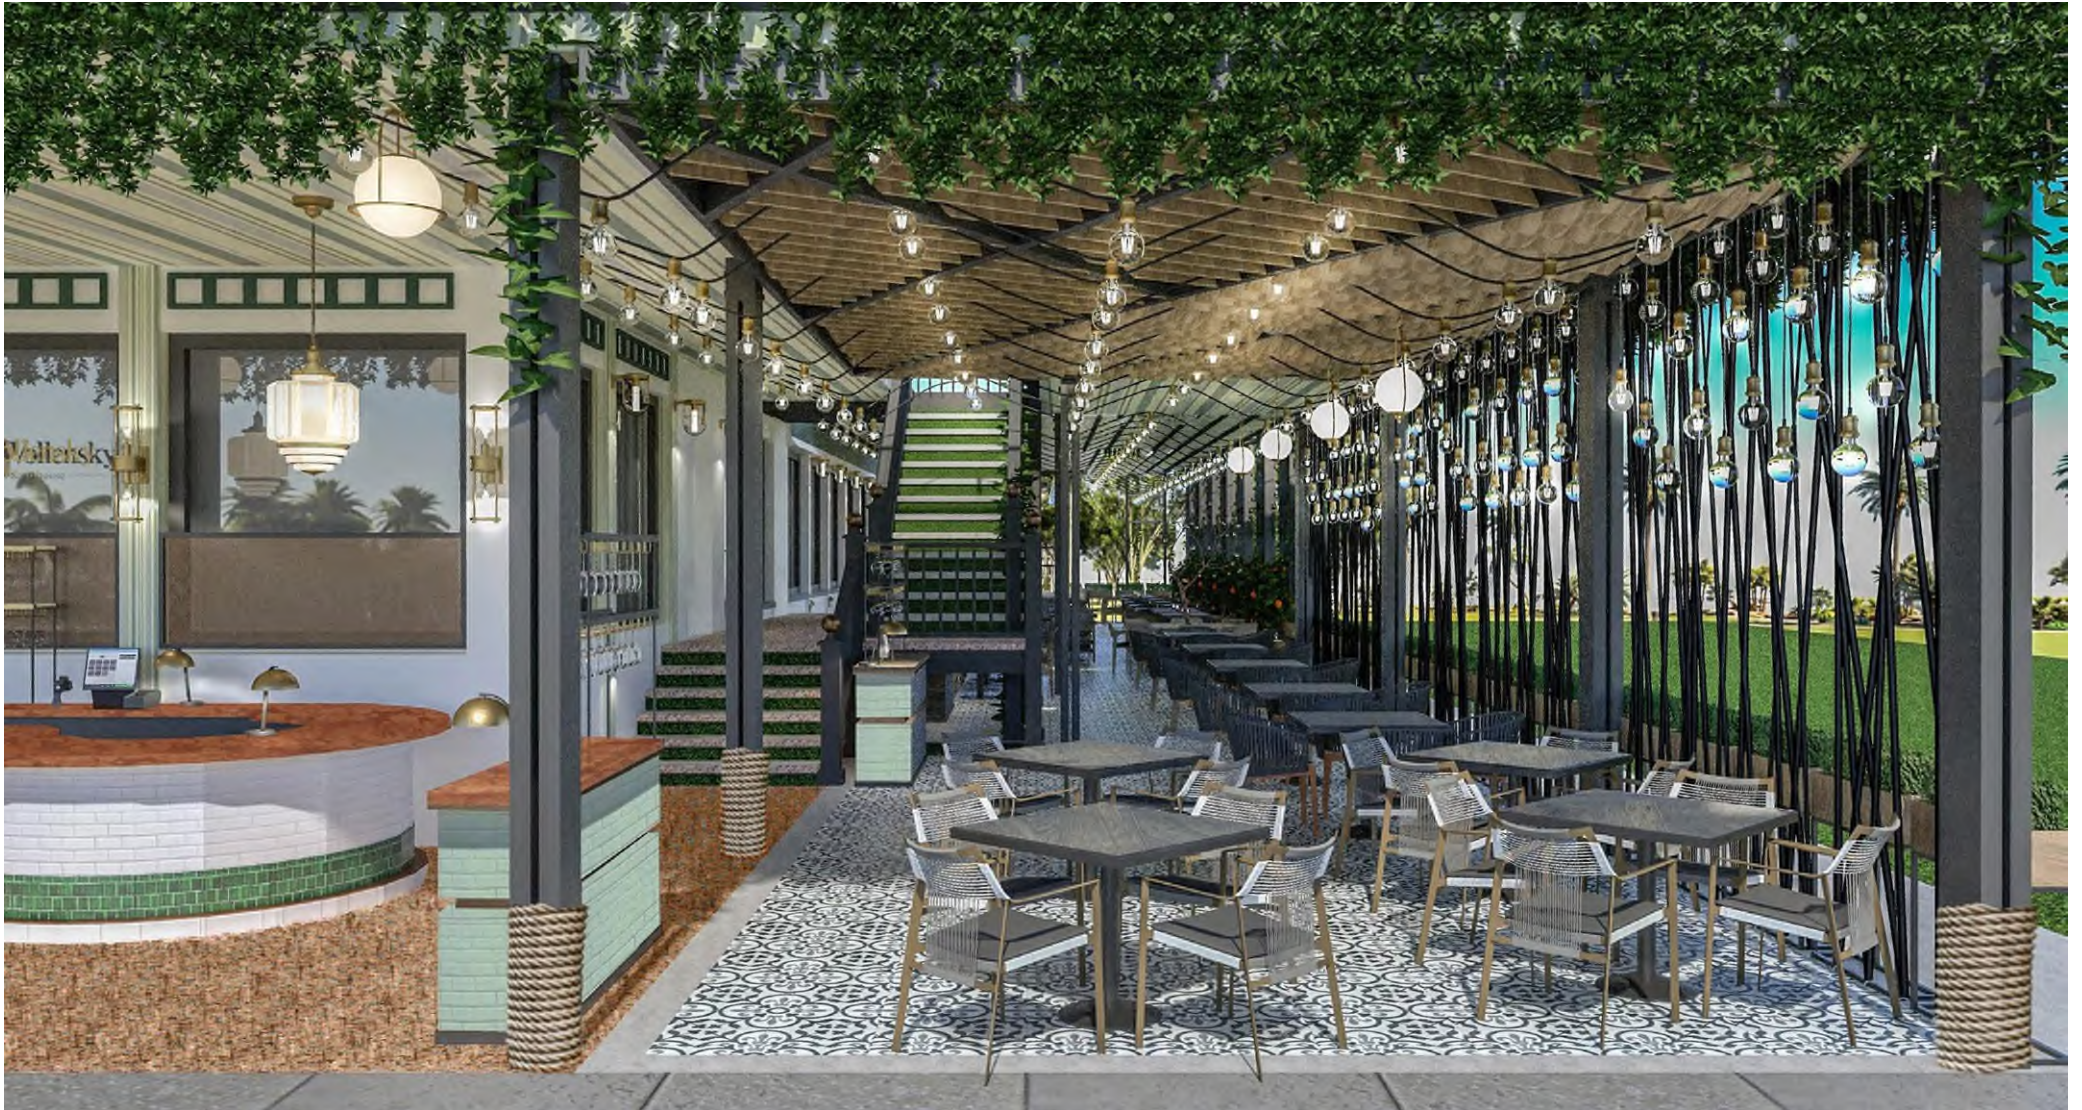

SMITH & WOLLENSKY MIAMI BEACH

SCHEME BOARD

Please note that the following presentation is preliminary in nature and subject to revision.

Layout Plan

South

Property Aerial

LooseFurniture

BoothSeating

MATERIALS/TEXTURES

Southern Facade

Southern Facade

Eastern Terrace Facing South – New Seating

Patio Dining Southern Facade

Eastern Terrace

Eastern Terrace Facing North – New Seating

Service Area - Existing Conditions