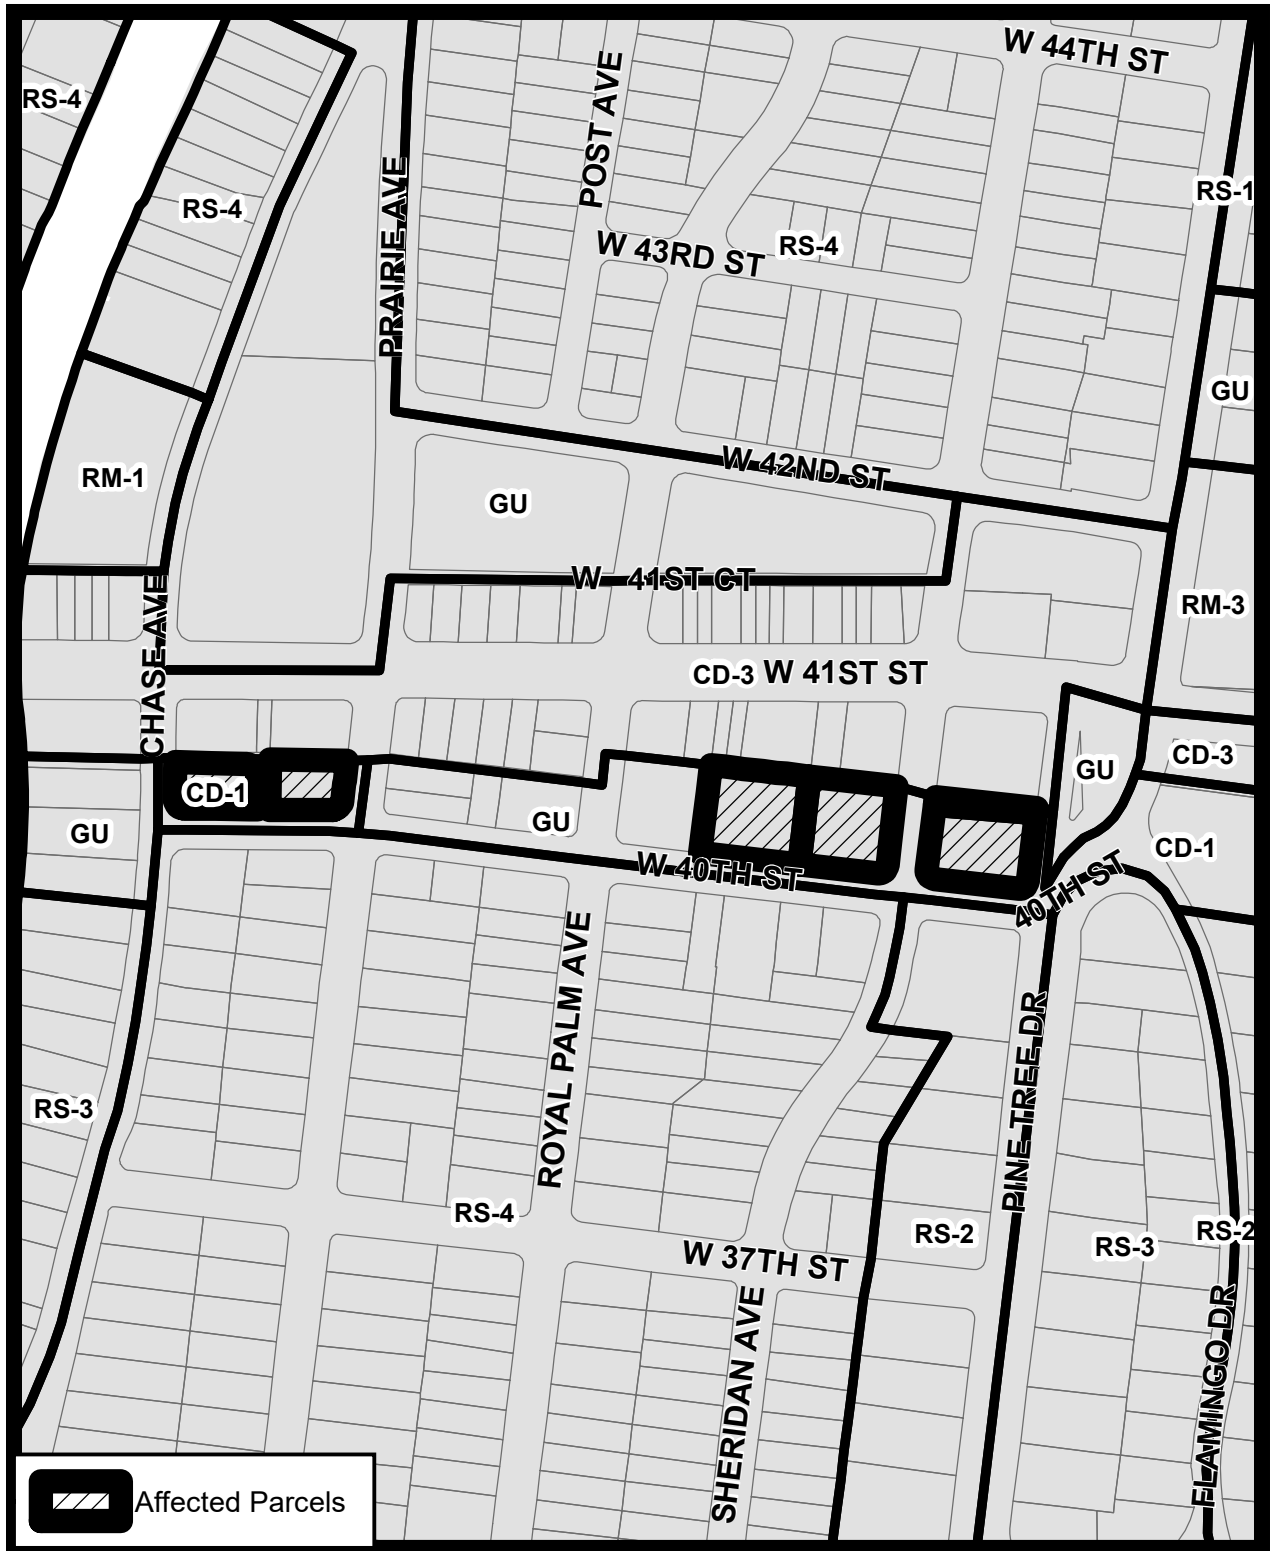

Exhibit "A"

0 125 250 500 Feet

Location:
CD-1 Parcels fronting 40th Street