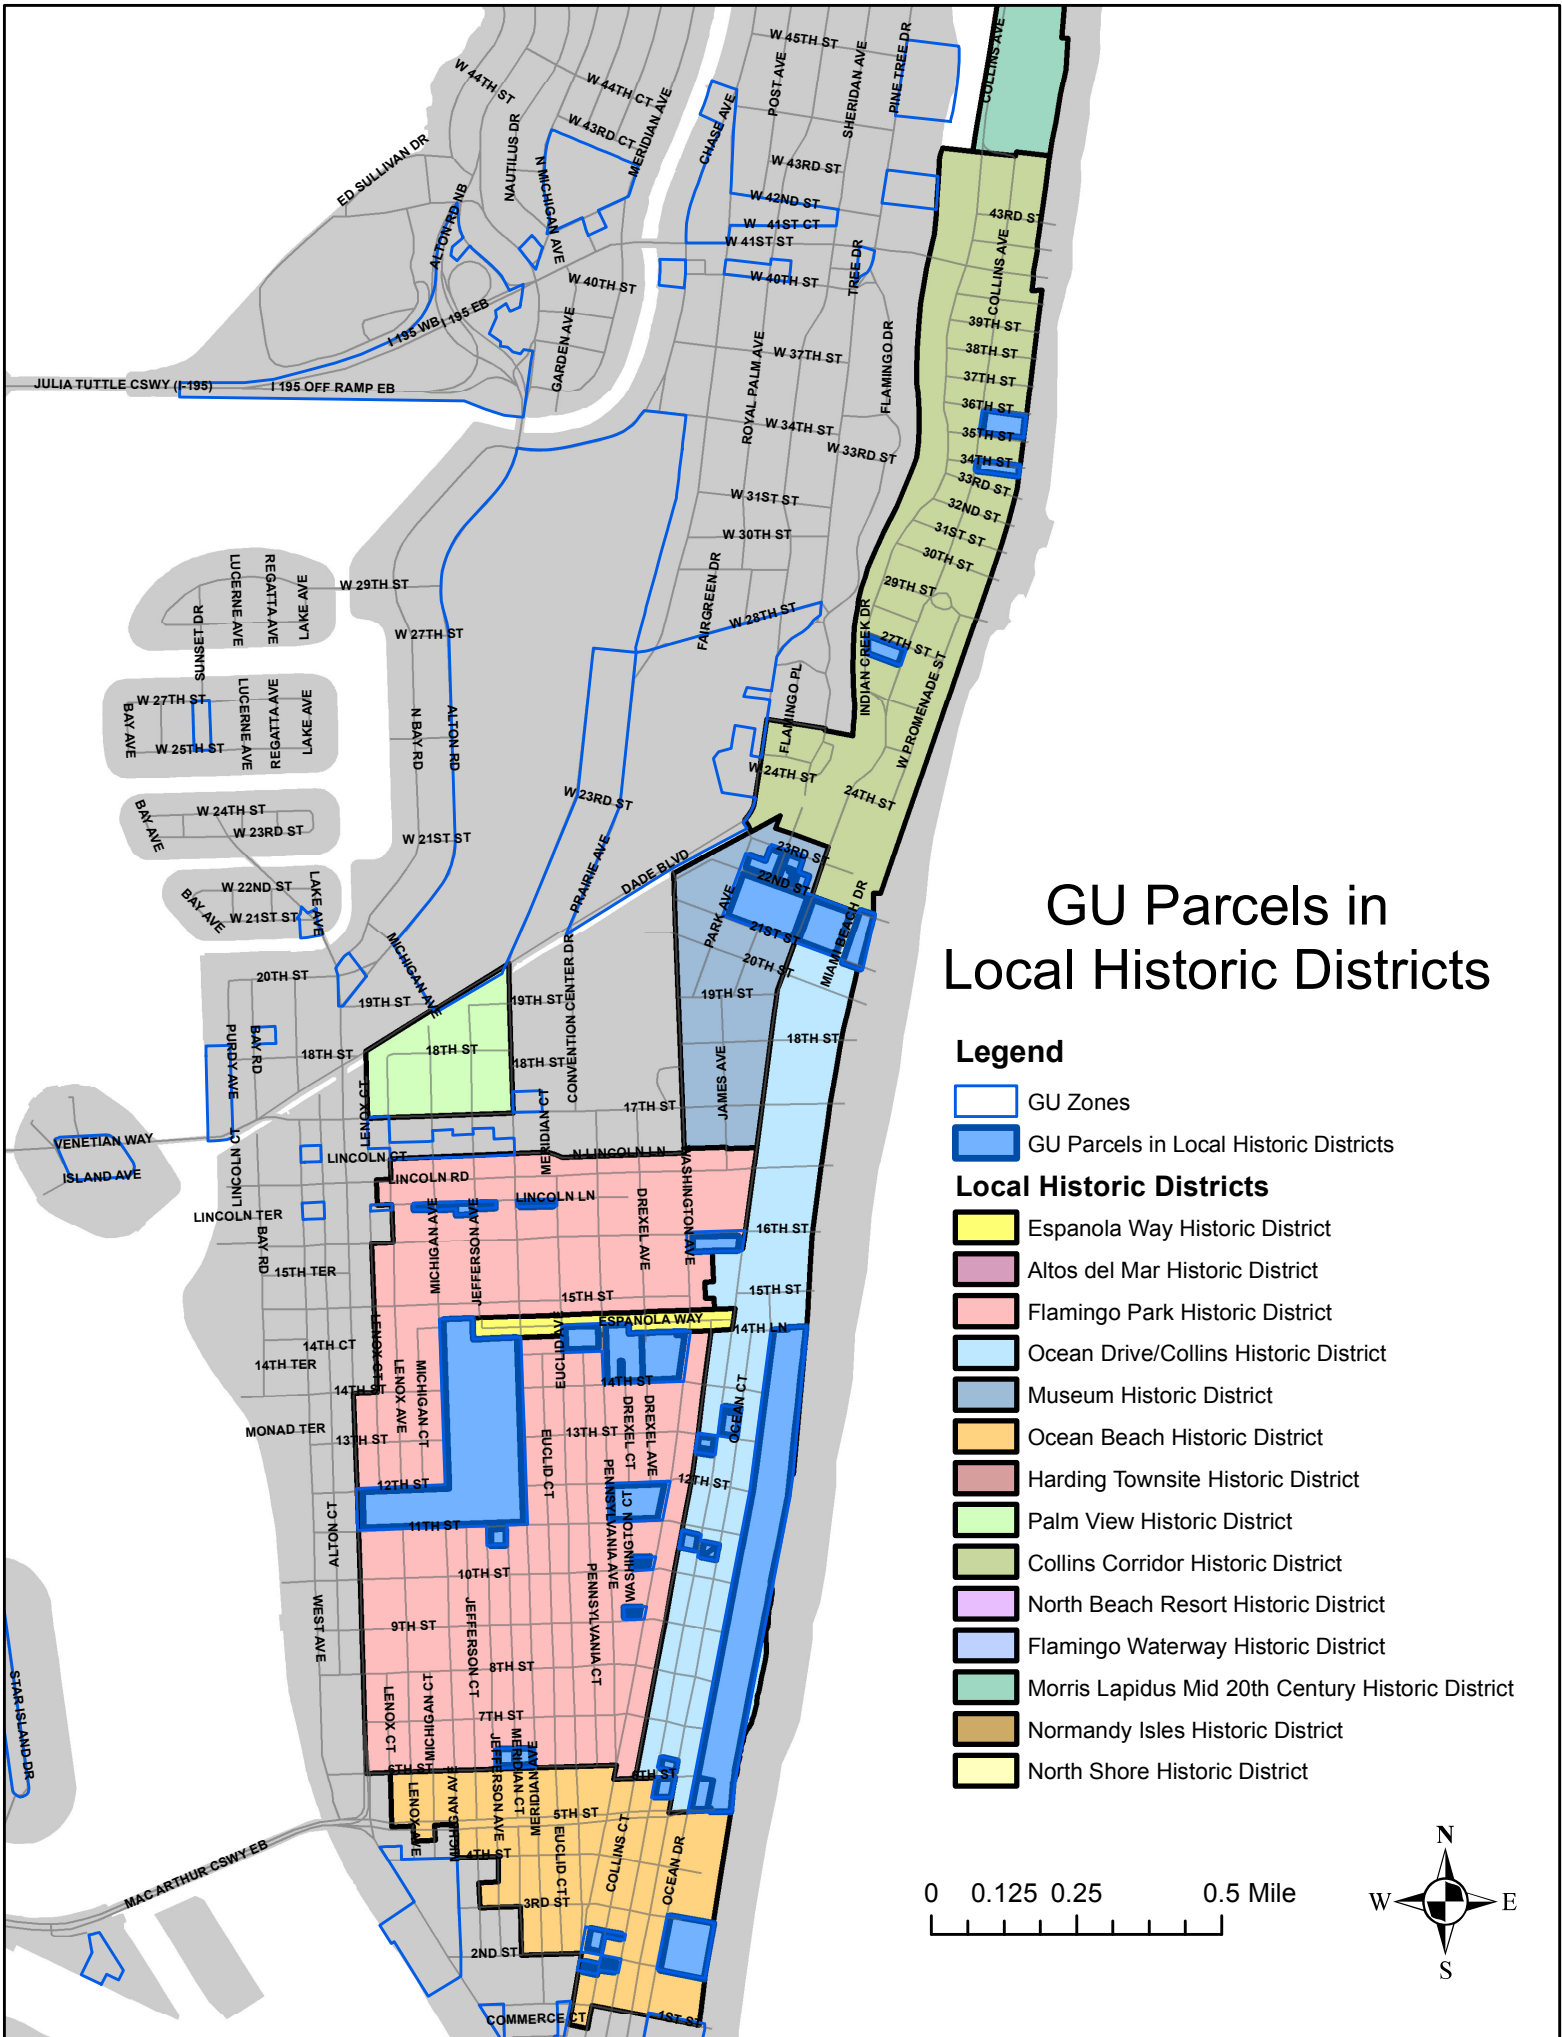

GU Parcels in Local Historic Districts

Legend

- GU Zones
- GU Parcels in Local Historic Districts

Local Historic Districts

- Espanola Way Historic District
- Altos del Mar Historic District
- Flamingo Park Historic District
- Ocean Drive/Collins Historic District
- Museum Historic District
- Ocean Beach Historic District
- Harding Townsite Historic District
- Palm View Historic District
- Collins Corridor Historic District
- North Beach Resort Historic District
- Flamingo Waterway Historic District
- Morris Lapidus Mid 20th Century Historic District
- Normandy Isles Historic District
- North Shore Historic District

0 0.125 0.25 0.5 Mile