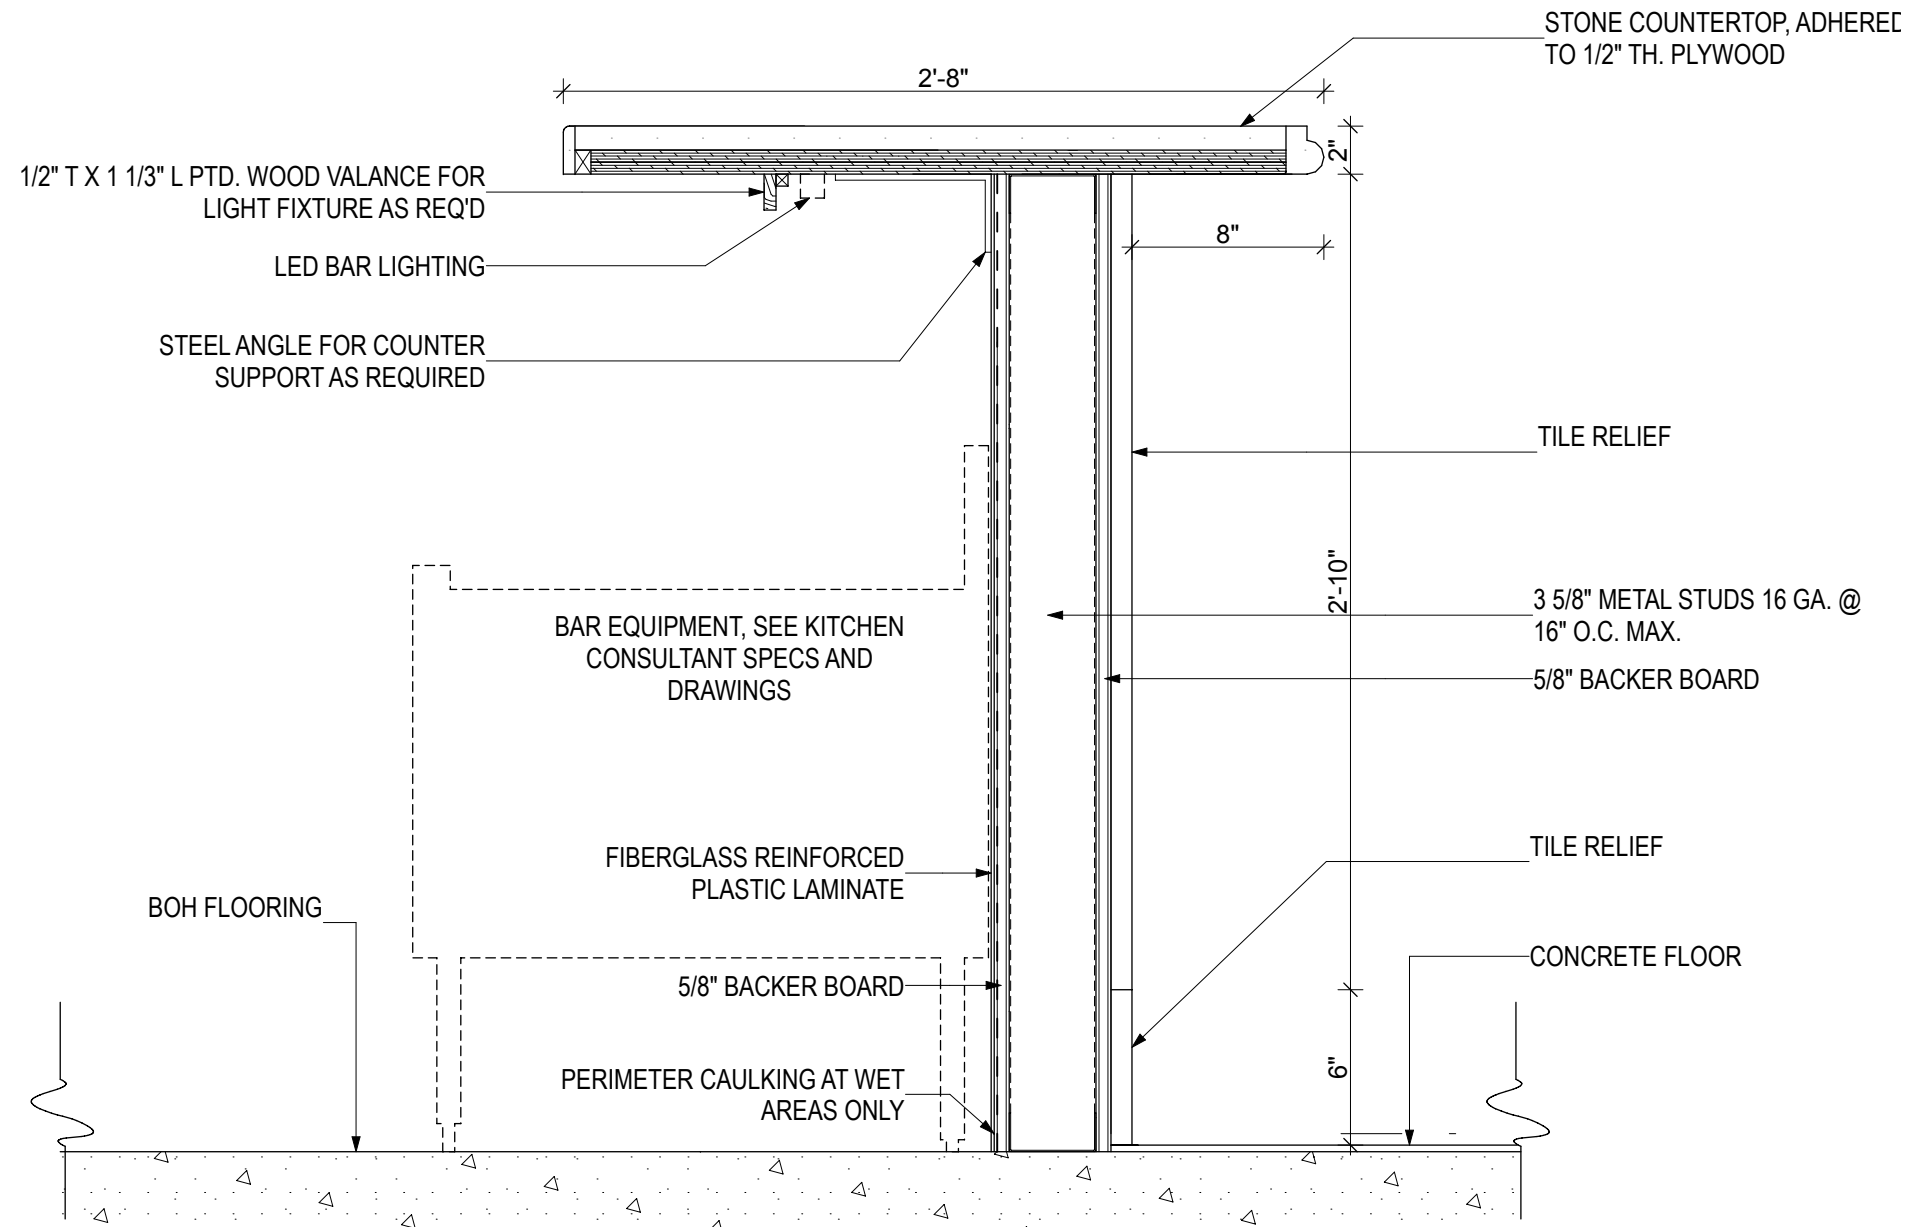

R E N D E R I N G

08.03.2018

U R B A N R O B O T © 2018

MOBILE FOOD DETAIL

BAR DETAILS

A502 | H P B S U B M I T T A L

100 LINCOLN ROAD :: MIAMI BEACH, FL 33139

KIOSK RENDERING