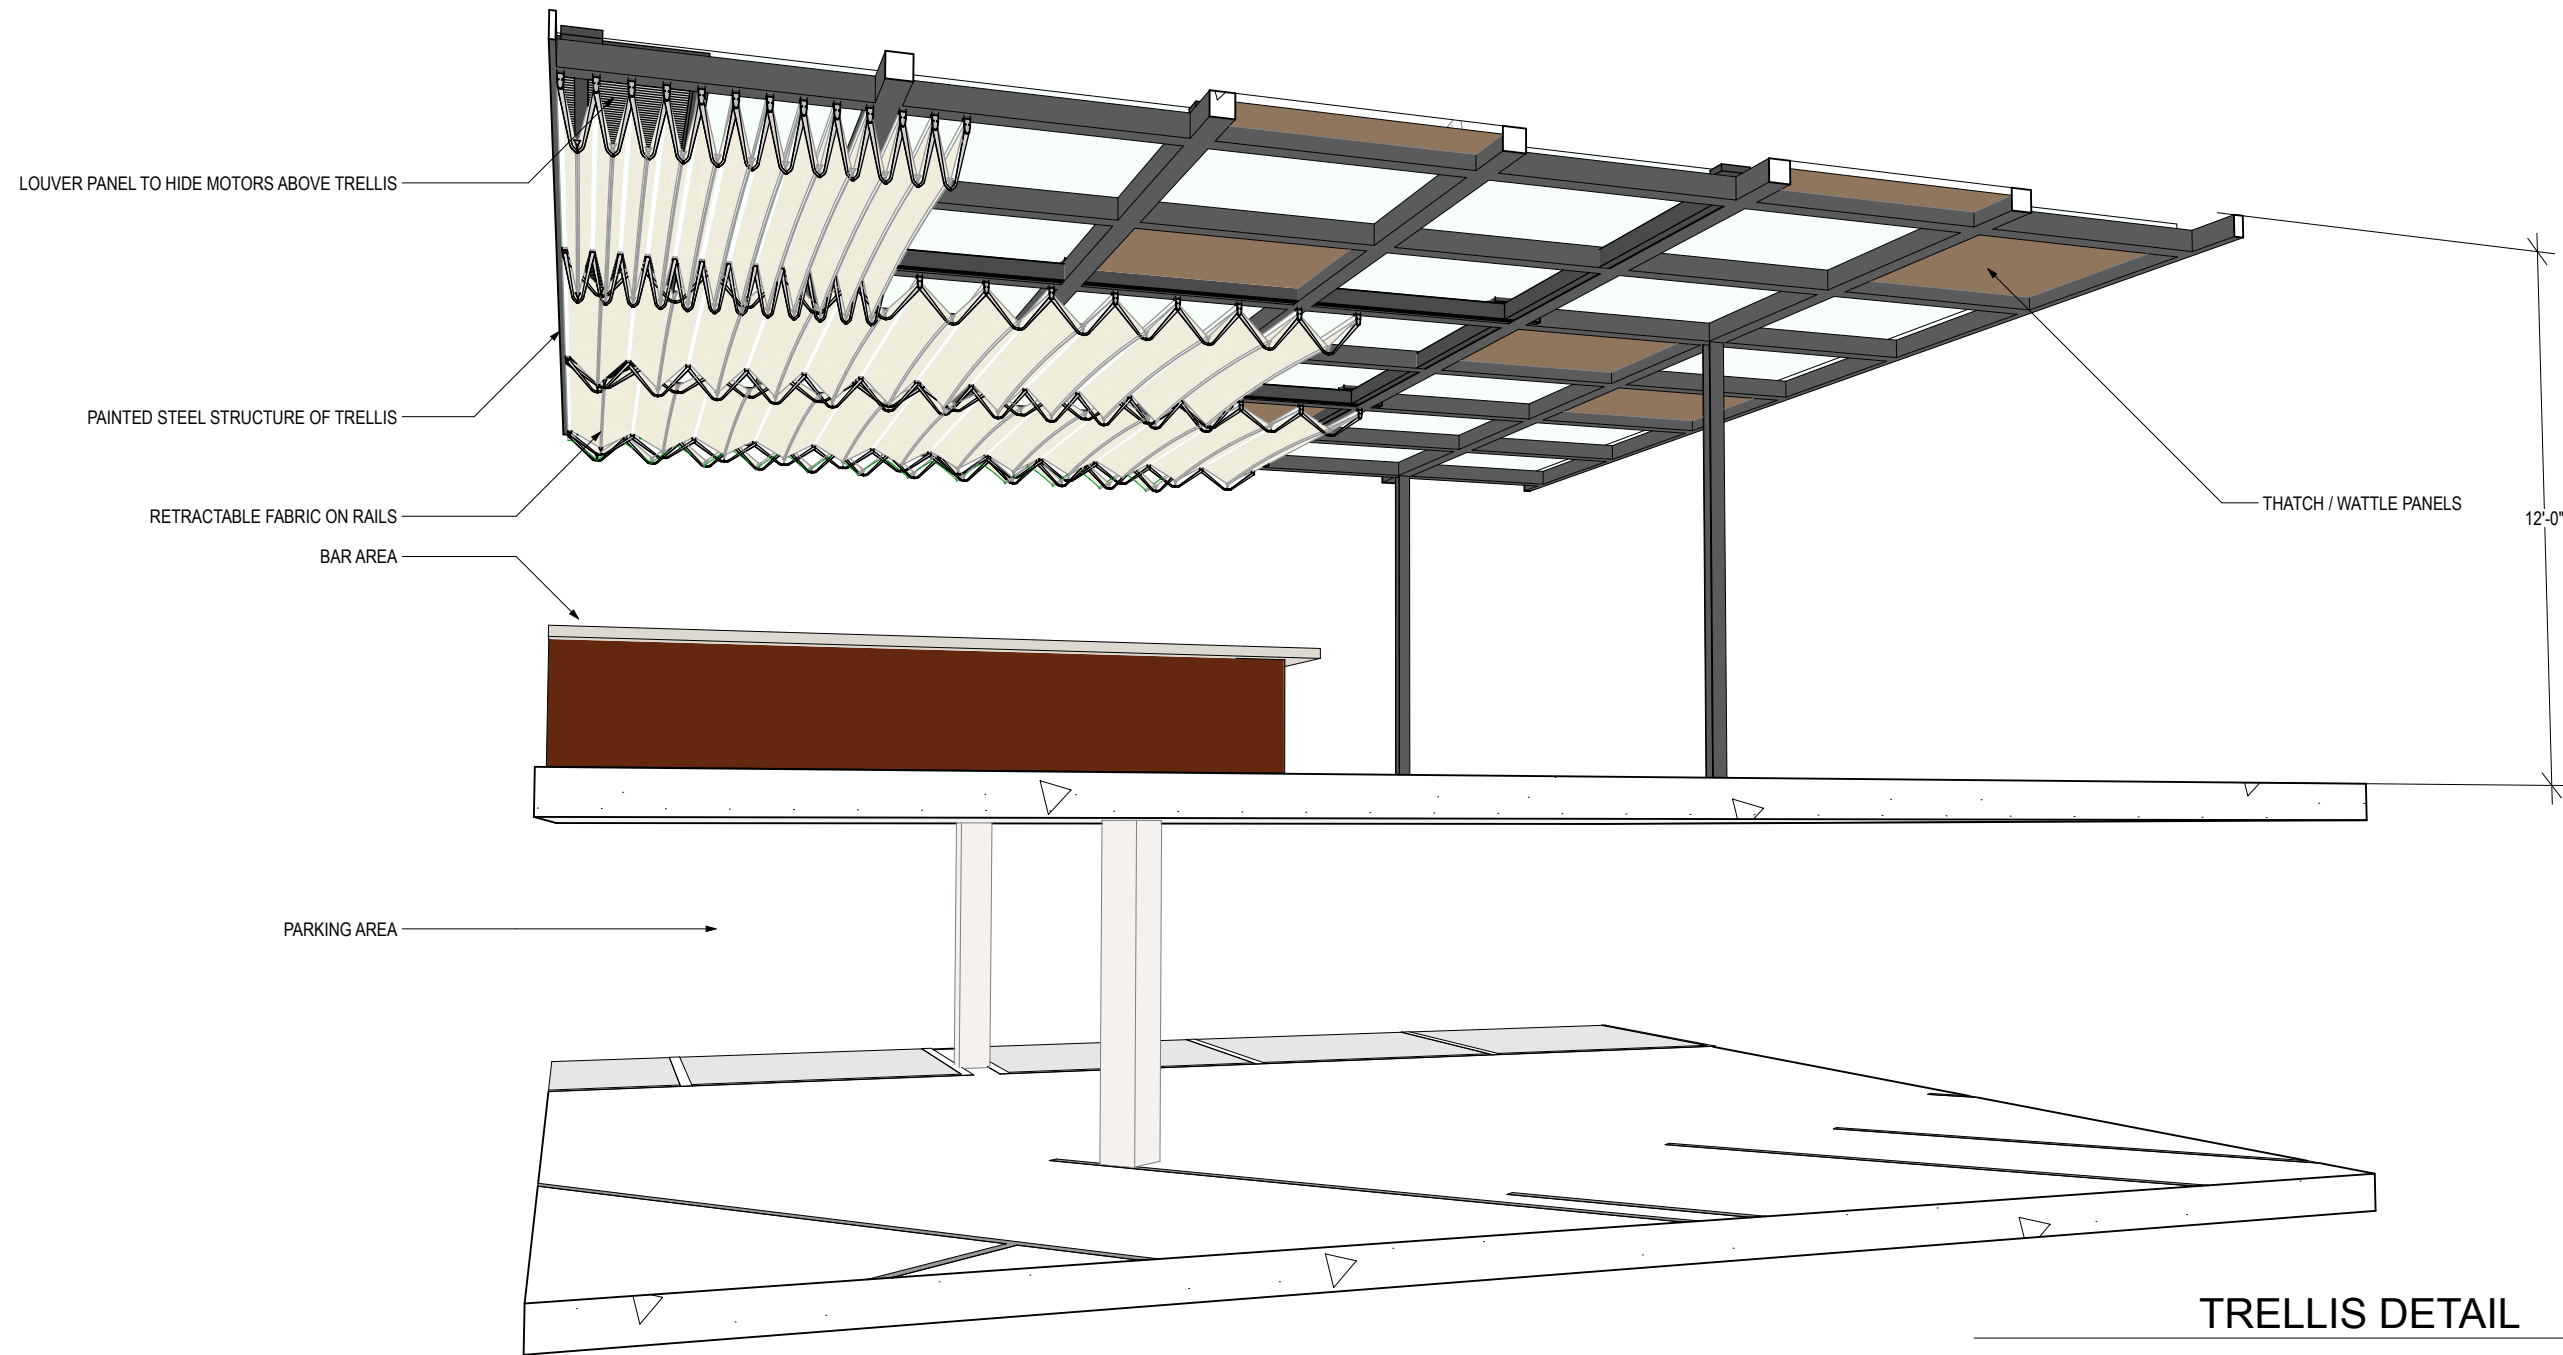

08.03.2018

URBAN ROBOT © 2018

IPE WOOD

AWNING

KIOSK TILE FRONT

TRELLIS WATTLE

TRELLIS STRUCTURE

TRELLIS DETAIL
NOT TO SCALE