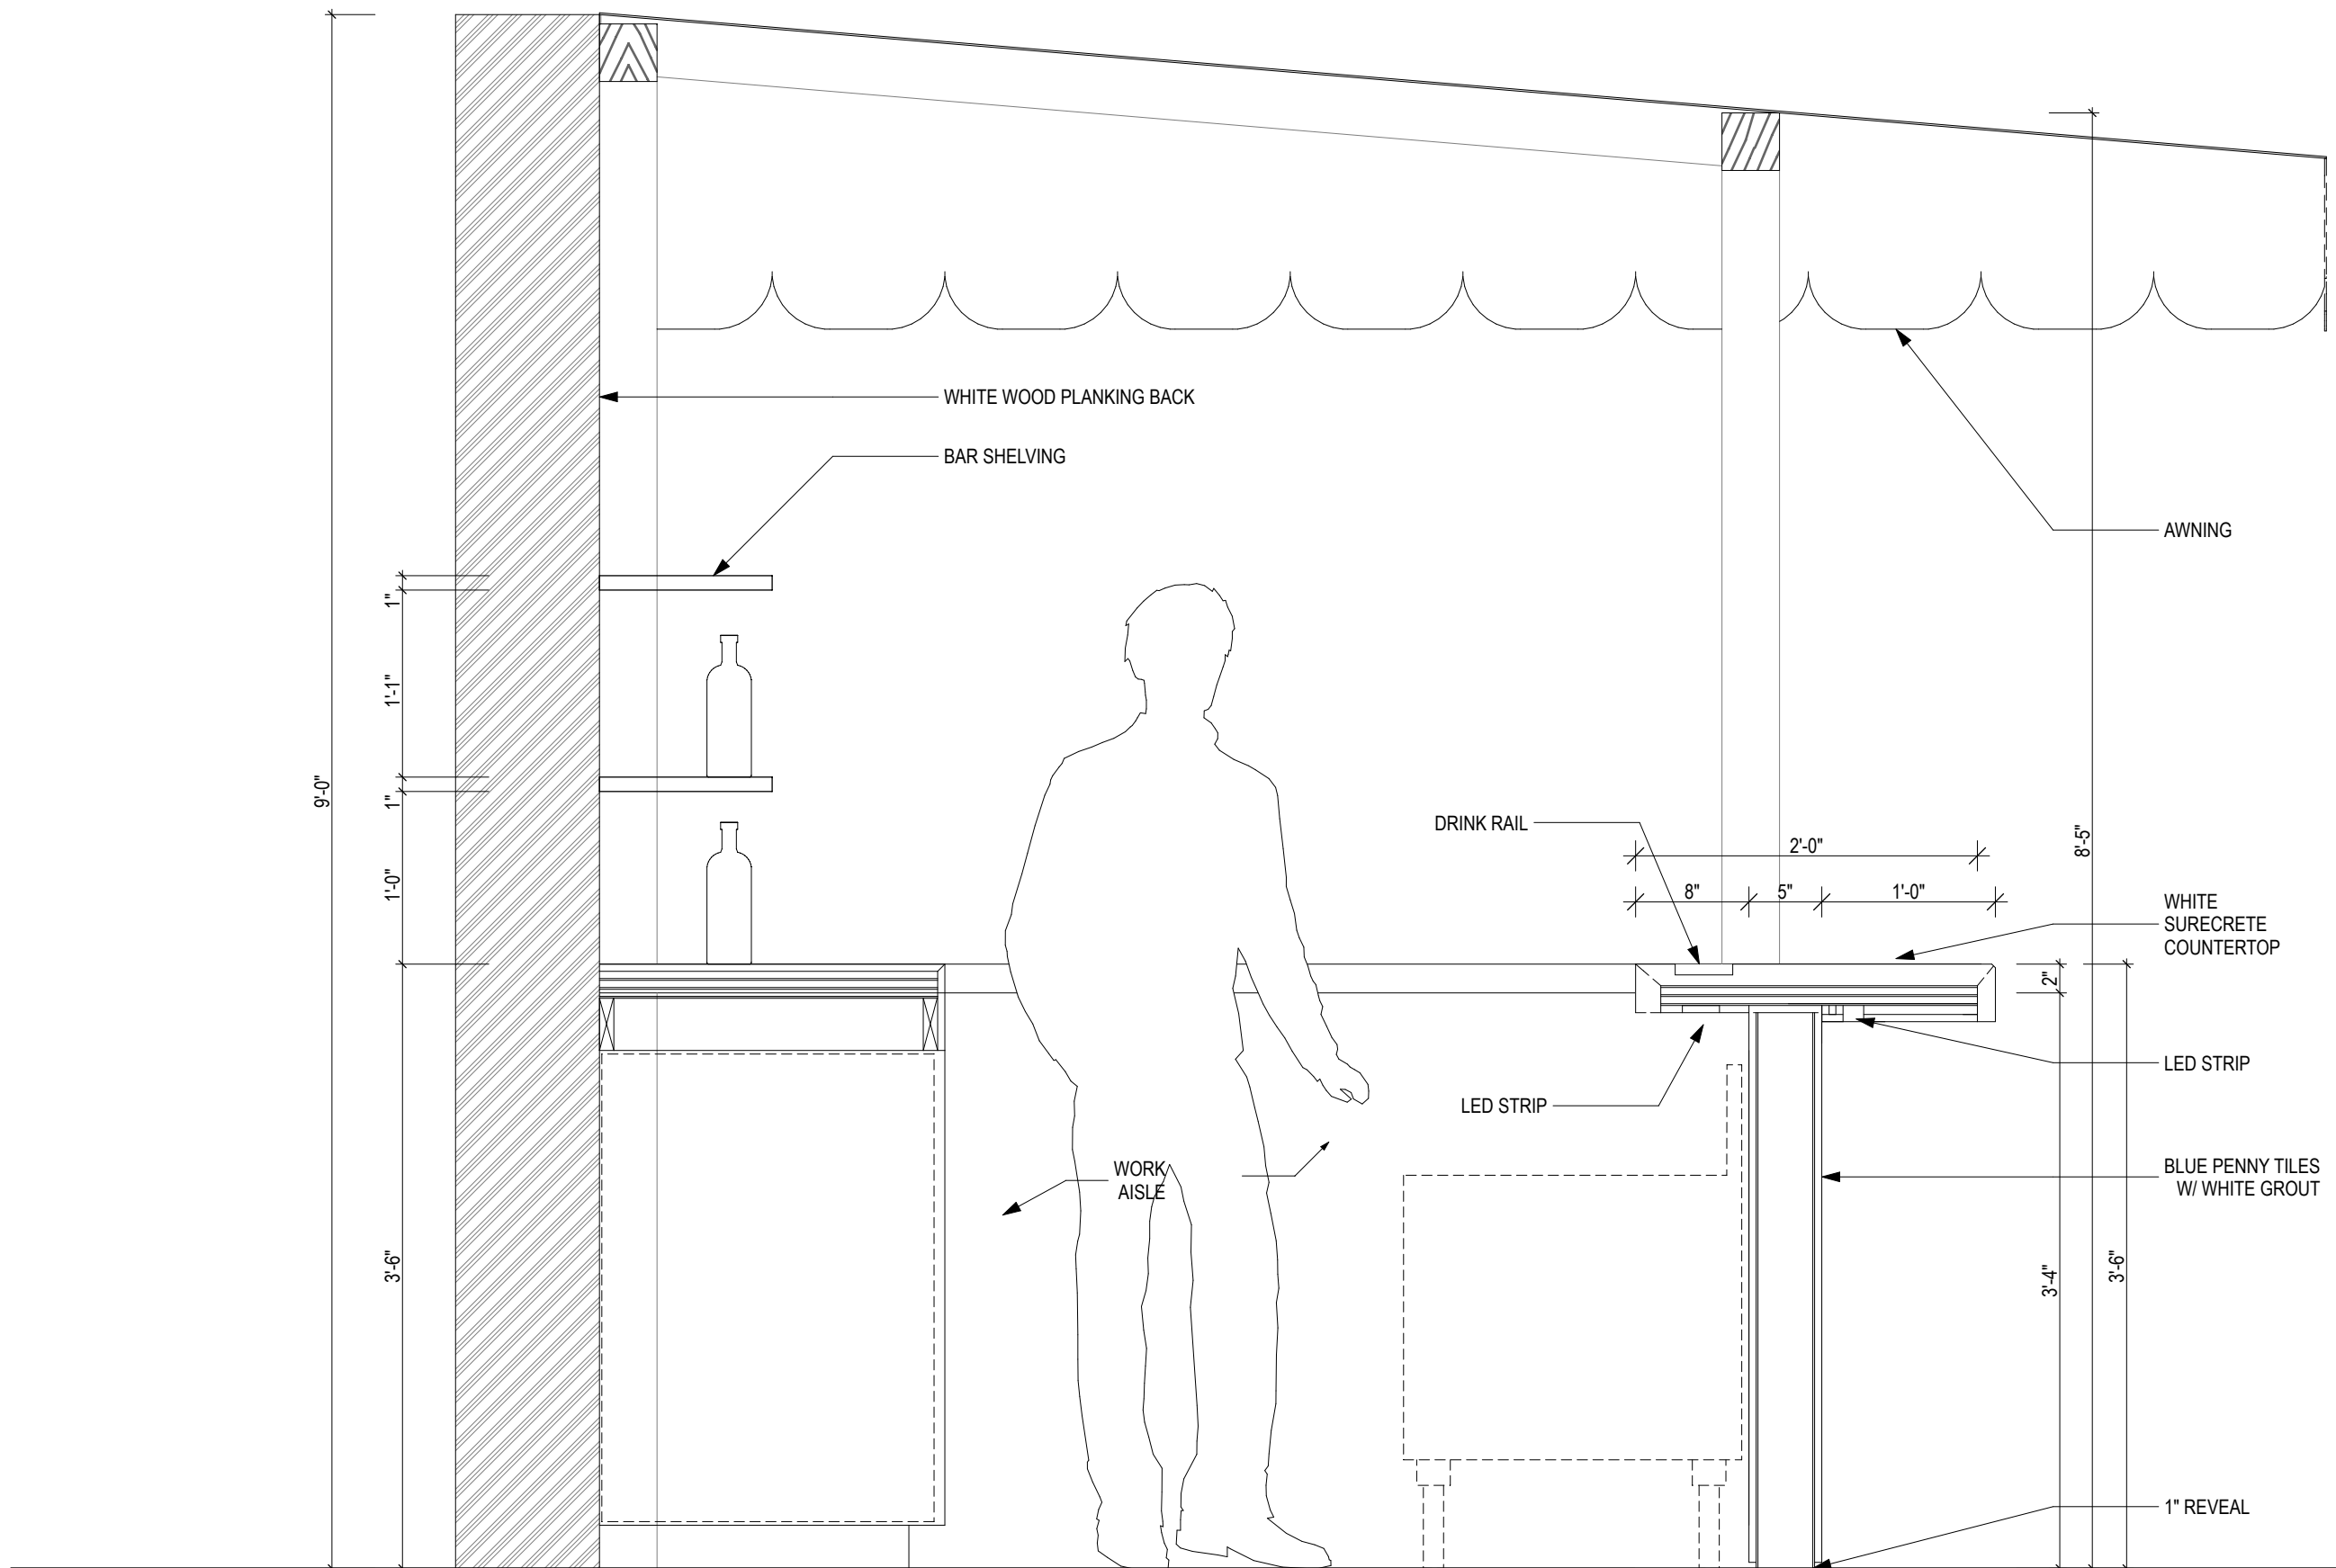

R E N D E R I N G

08.03.2018

U R B A N R O B O T © 2018

MOBILE FOOD DETAIL

BAR DETAILS

A502 | H P B S U B M I T T A L

100 LINCOLN ROAD :: MIAMI BEACH, FL 33139

KIOSK RENDERING