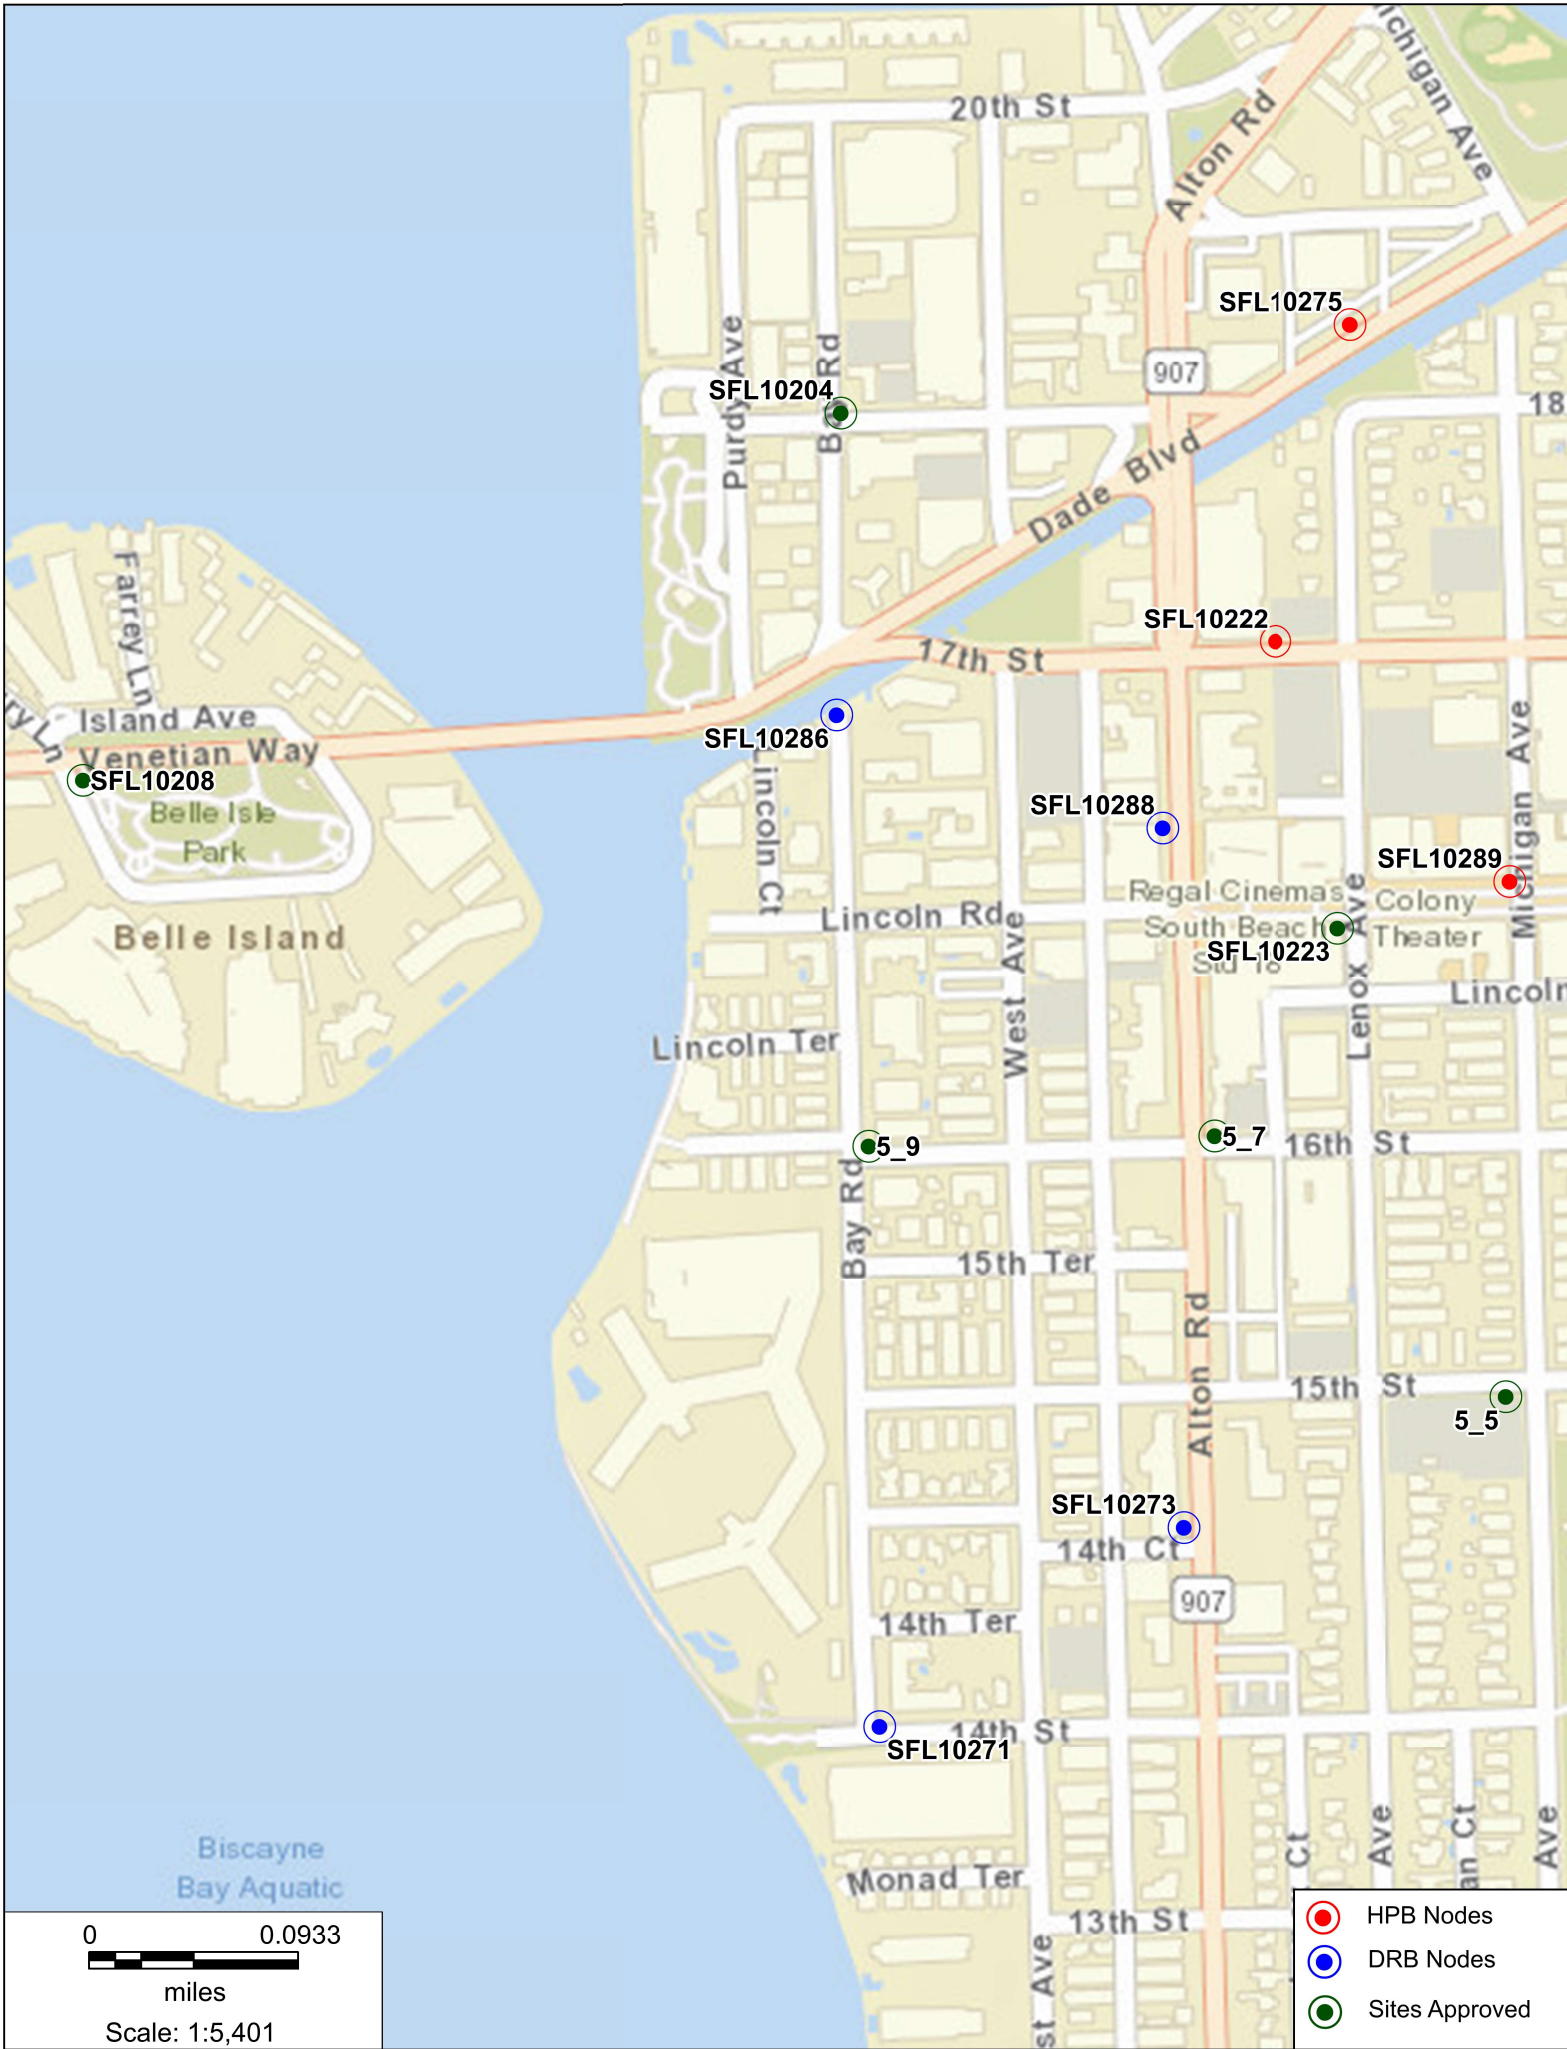

SFL10240

120 4th Street, Miami Beach, FL 33139

Aerial View

I 195 W

SFL10240

- HPB Nodes
- DRB Nodes

- HPB Nodes
- DRB Nodes
- Sites Approved

0 0.6556
 miles
 Scale: 1:37,950

- HPB Nodes
- DRB Nodes
- Sites Approved

- HPB Nodes
- DRB Nodes
- Sites Approved

0 0.1263
 miles
 Scale: 1:7,311

ID	Type	Approximate Location
SFL10278	HPB Node	W 24th St, Collins Ave
SFL10277	HPB Node	W 24th St, Collins Ave
SFL10276	HPB Node	W 24th St, Collins Ave
SFL10274	DRB Node	19th St, Meridian Ave
SFL10298	HPB Node	19th St, Washington Ave
SFL10244	HPB Node	19th St, Washington Ave
SFL10274	DRB Node	18th St, Meridian Ave
SFL10290	HPB Node	17th St, Meridian Ave
SFL10225	HPB Node	17th St, Lincoln Ln N
SFL10226	HPB Node	17th St, Lincoln Ln S
SFL10291	HPB Node	17th St, Lincoln Ln S
SFL10216	HPB Node	17th St, Lincoln Ln S
SFL10292	HPB Node	17th St, Collins Ave
SFL10205	HPB Node	17th St, Collins Ave
SFL10233	HPB Node	15th St, Drexel Ave
SFL10272	HPB Node	14th St, Washington Ave
SFL10230	HPB Node	14th St, Ocean Dr
SFL10212	Sites Approved	18th St, Collins Ave
5_3	Sites Approved	W 24th St, Liberty Ave
5_1	Sites Approved	21st St, Collins Ave
5_10	Sites Approved	17th St, Collins Ave
5_2	Sites Approved	17th St, Collins Ave
5_4	Sites Approved	16th St, Drexel Ave
5_11	Sites Approved	16th St, Collins Ave
5_6	Sites Approved	15th St, Drexel Ave
5_8	Sites Approved	15th St, Jefferson Ave

SFL10240

120 4th Street, Miami Beach, FL 33139

Photosim - Proposed Small Wireless Facilities with 25' Cobra

SFL10240

120 4th Street, Miami Beach, FL 33139

Photosim - Proposed Small Wireless Facilities with 25' Cobra

SFL10240

120 4th Street, Miami Beach, FL 33139

Aerial View

SFL10240

120 4th Street, Miami Beach, FL 33139

South

SFL10240

120 4th Street, Miami Beach, FL 33139