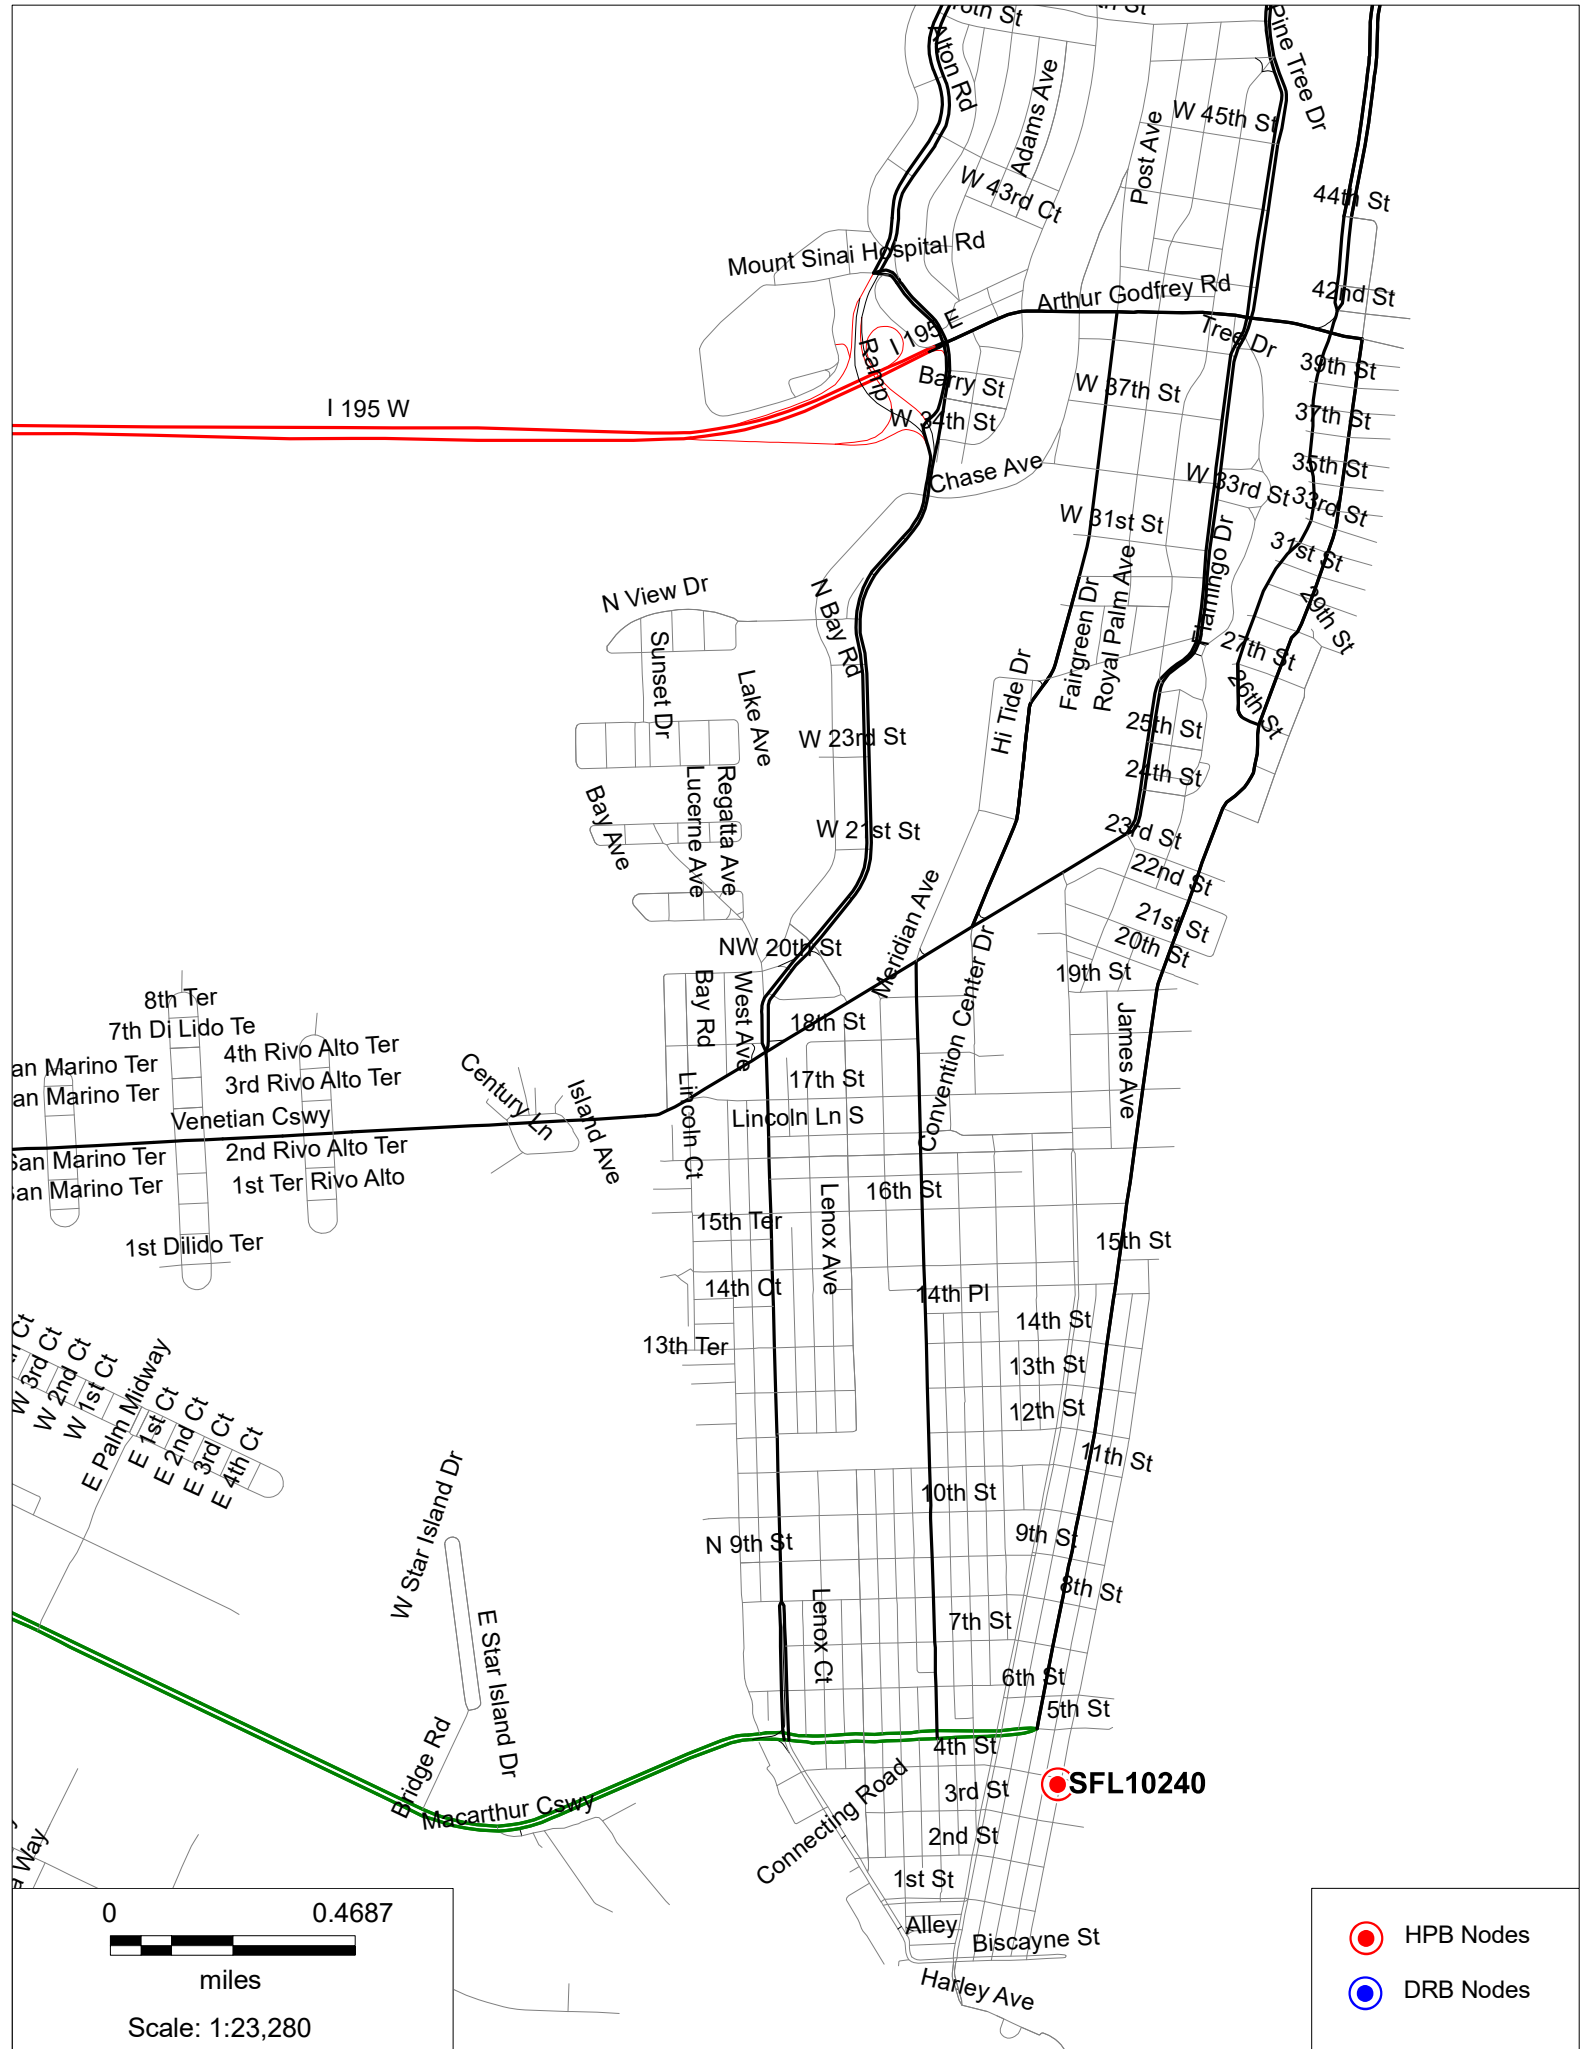

SFL10240

120 4th Street, Miami Beach, FL 33139

Aerial View

I 195 W

SFL10240

- HPB Nodes
- DRB Nodes

- HPB Nodes
- DRB Nodes
- Sites Approved

0 0.6556
 miles
 Scale: 1:37,950

- HPB Nodes
- DRB Nodes
- Sites Approved

- HPB Nodes
- DRB Nodes
- Sites Approved

0 0.1263
 miles
 Scale: 1:7,311

ID	Type	Approximate Location
SFL10278	HPB Node	W 24th St, Collins Ave
SFL10277	HPB Node	W 24th St, Collins Ave
SFL10276	HPB Node	W 24th St, Collins Ave
SFL10274	DRB Node	19th St, Meridian Ave
SFL10298	HPB Node	19th St, Washington Ave
SFL10244	HPB Node	19th St, Washington Ave
SFL10274	DRB Node	18th St, Meridian Ave
SFL10290	HPB Node	17th St, Meridian Ave
SFL10225	HPB Node	17th St, Lincoln Ln N
SFL10226	HPB Node	17th St, Lincoln Ln S
SFL10291	HPB Node	17th St, Lincoln Ln S
SFL10216	HPB Node	17th St, Lincoln Ln S
SFL10292	HPB Node	17th St, Collins Ave
SFL10205	HPB Node	17th St, Collins Ave
SFL10233	HPB Node	15th St, Drexel Ave
SFL10272	HPB Node	14th St, Washington Ave
SFL10230	HPB Node	14th St, Ocean Dr
SFL10212	Sites Approved	18th St, Collins Ave
5_3	Sites Approved	W 24th St, Liberty Ave
5_1	Sites Approved	21st St, Collins Ave
5_10	Sites Approved	17th St, Collins Ave
5_2	Sites Approved	17th St, Collins Ave
5_4	Sites Approved	16th St, Drexel Ave
5_11	Sites Approved	16th St, Collins Ave
5_6	Sites Approved	15th St, Drexel Ave
5_8	Sites Approved	15th St, Jefferson Ave

SFL10240

120 4th Street, Miami Beach, FL 33139

Photosim - Proposed Small Wireless Facilities with 25' Cobra

SFL10240

120 4th Street, Miami Beach, FL 33139

Photosim - Proposed Small Wireless Facilities with 25' Cobra

SFL10240

120 4th Street, Miami Beach, FL 33139

Aerial View

SFL10240

120 4th Street, Miami Beach, FL 33139

South

SFL10240

120 4th Street, Miami Beach, FL 33139