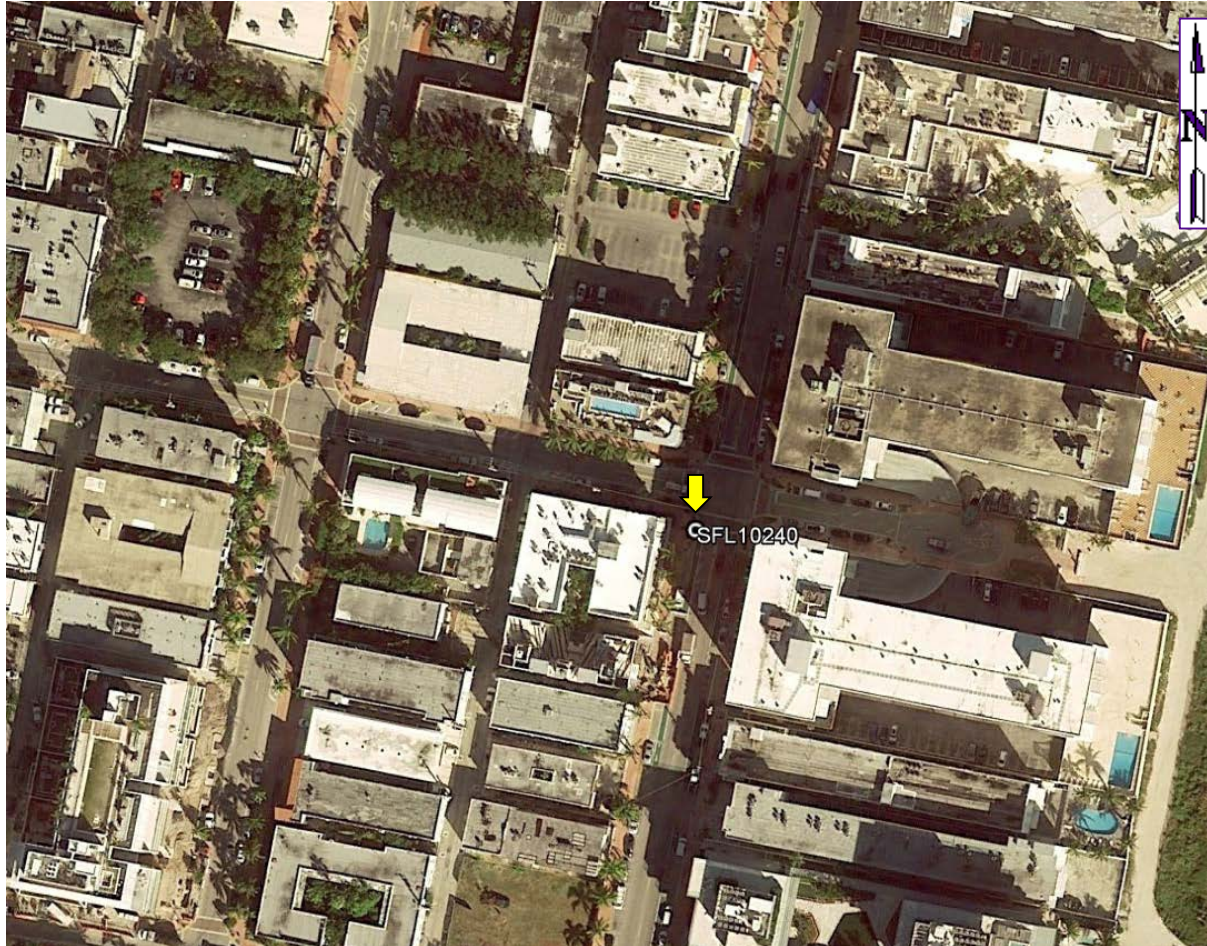

SFL10240

120 4th Street, Miami Beach, FL 33139

Aerial View

I 195 W

SFL10240

- HPB Nodes
- DRB Nodes

- HPB Nodes
- DRB Nodes
- Sites Approved

0 0.6556
 miles
 Scale: 1:37,950

- HPB Nodes
- DRB Nodes
- Sites Approved

- HPB Nodes
- DRB Nodes
- Sites Approved

0 0.1263
 miles
 Scale: 1:7,311

ID	Type	Approximate Location
SFL10278	HPB Node	W 24th St, Collins Ave
SFL10277	HPB Node	W 24th St, Collins Ave
SFL10276	HPB Node	W 24th St, Collins Ave
SFL10274	DRB Node	19th St, Meridian Ave
SFL10298	HPB Node	19th St, Washington Ave
SFL10244	HPB Node	19th St, Washington Ave
SFL10274	DRB Node	18th St, Meridian Ave
SFL10290	HPB Node	17th St, Meridian Ave
SFL10225	HPB Node	17th St, Lincoln Ln N
SFL10226	HPB Node	17th St, Lincoln Ln S
SFL10291	HPB Node	17th St, Lincoln Ln S
SFL10216	HPB Node	17th St, Lincoln Ln S
SFL10292	HPB Node	17th St, Collins Ave
SFL10205	HPB Node	17th St, Collins Ave
SFL10233	HPB Node	15th St, Drexel Ave
SFL10272	HPB Node	14th St, Washington Ave
SFL10230	HPB Node	14th St, Ocean Dr
SFL10212	Sites Approved	18th St, Collins Ave
5_3	Sites Approved	W 24th St, Liberty Ave
5_1	Sites Approved	21st St, Collins Ave
5_10	Sites Approved	17th St, Collins Ave
5_2	Sites Approved	17th St, Collins Ave
5_4	Sites Approved	16th St, Drexel Ave
5_11	Sites Approved	16th St, Collins Ave
5_6	Sites Approved	15th St, Drexel Ave
5_8	Sites Approved	15th St, Jefferson Ave

SFL10240

120 4th Street, Miami Beach, FL 33139

Photosim - Proposed Small Wireless Facilities with 25' Cobra

SFL10240

120 4th Street, Miami Beach, FL 33139

Photosim - Proposed Small Wireless Facilities with 25' Cobra