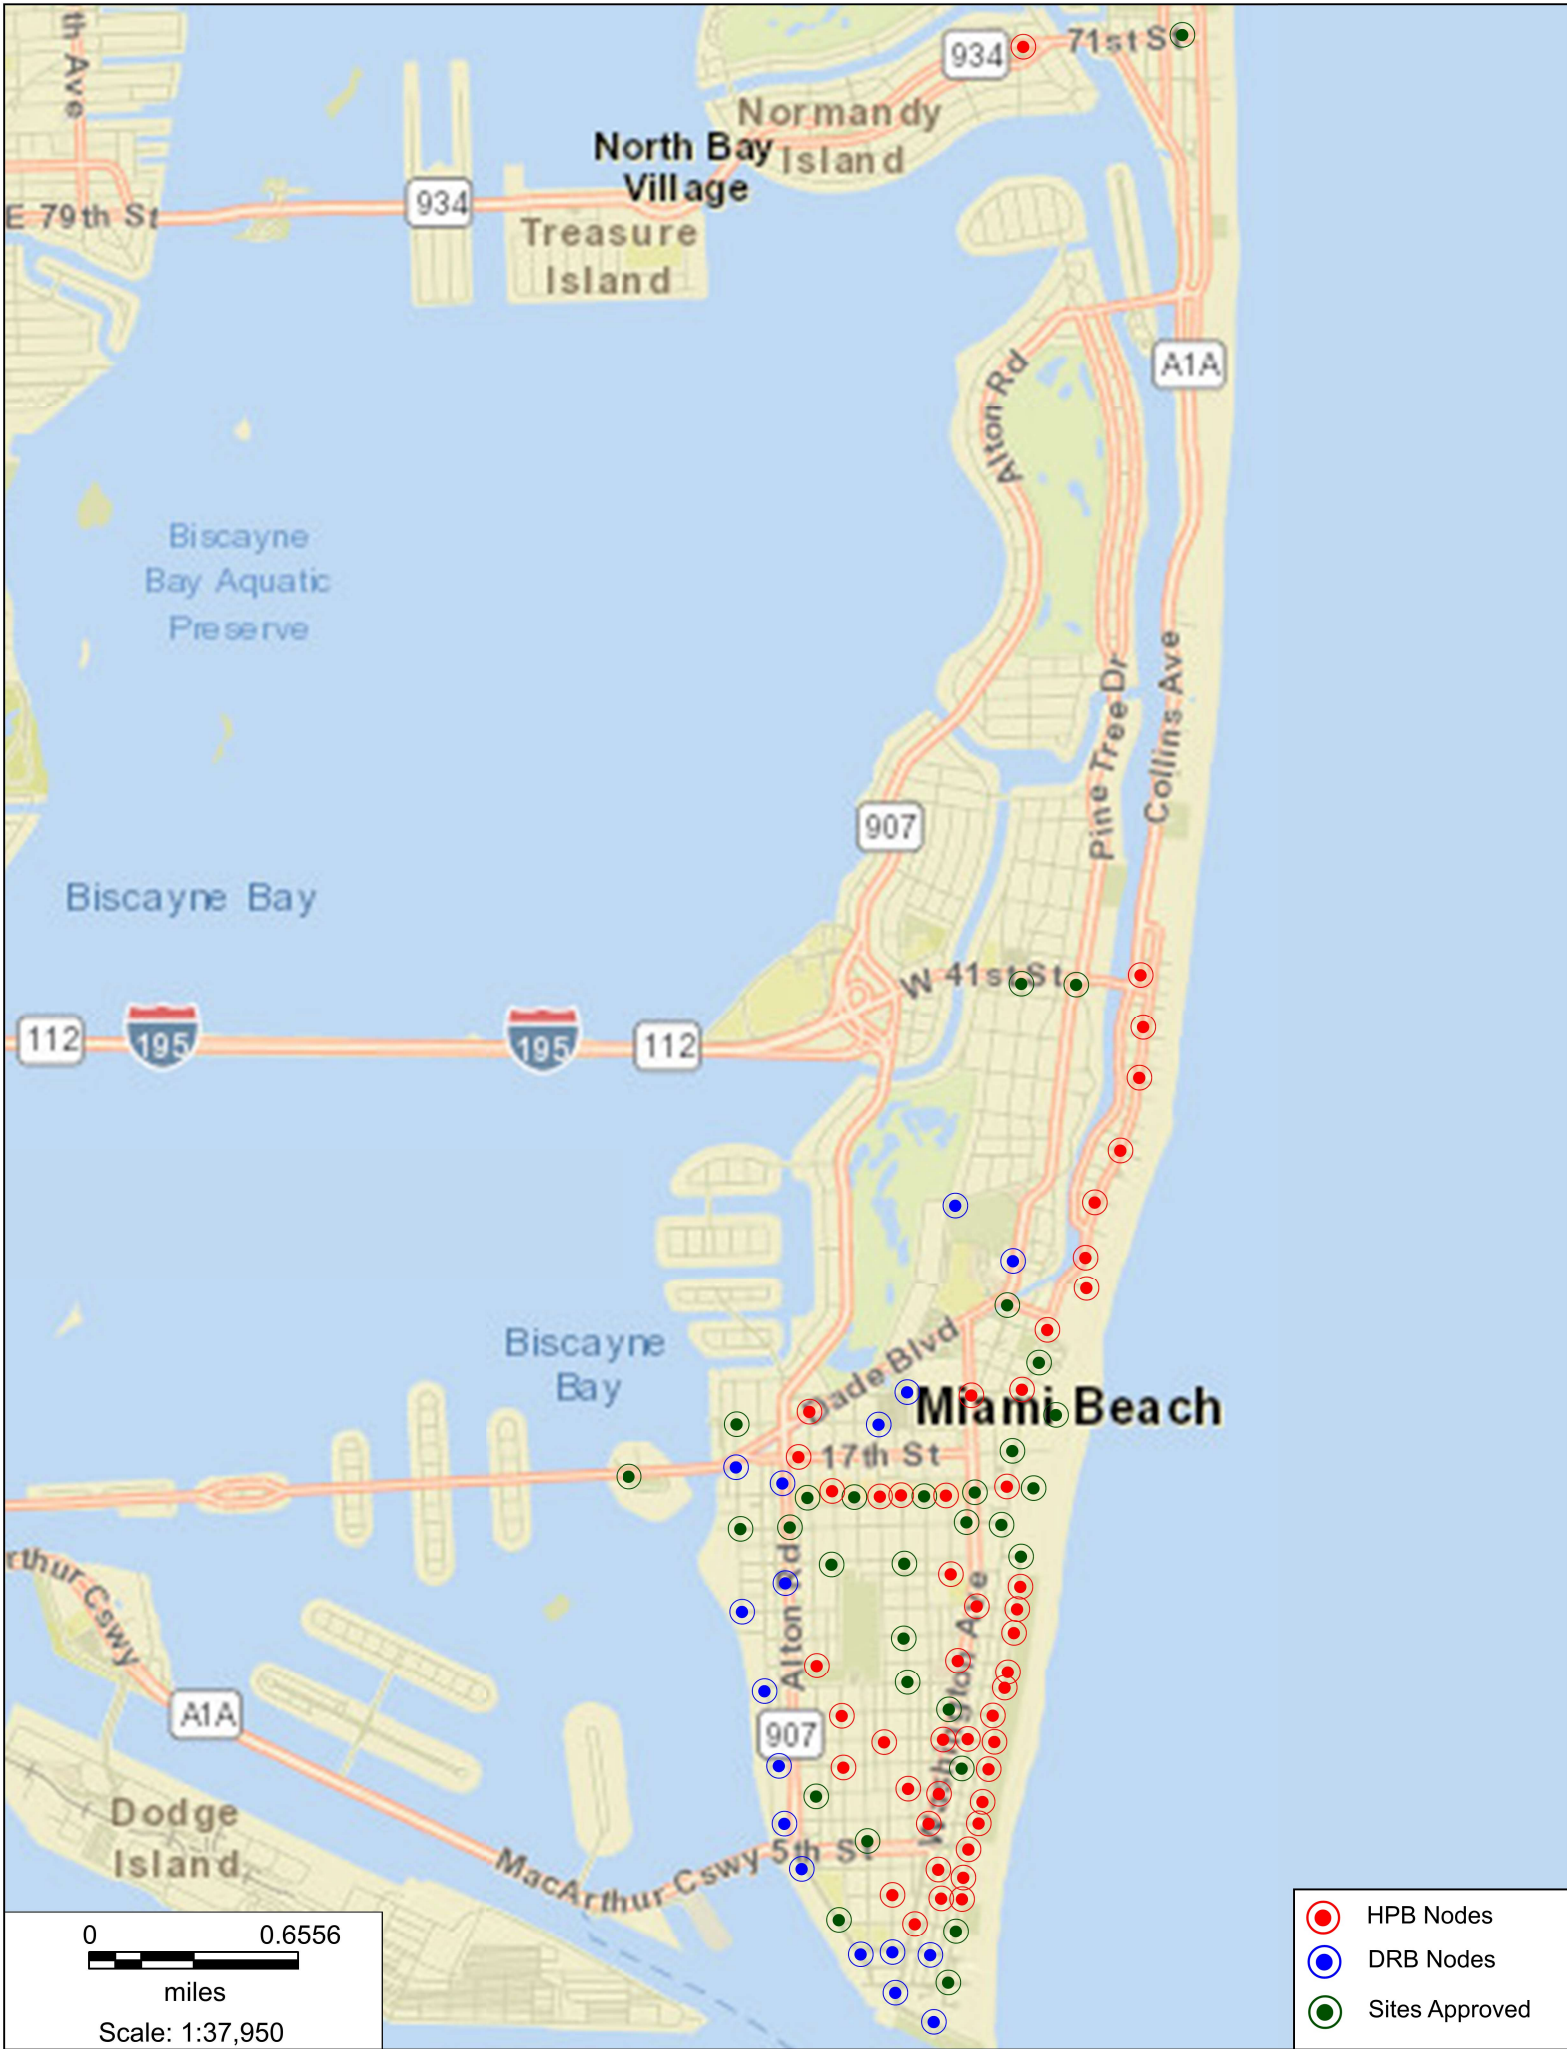

SFL10240

120 4th Street, Miami Beach, FL 33139

Aerial View

I 195 W

SFL10240

- HPB Nodes
- DRB Nodes

- HPB Nodes
- DRB Nodes
- Sites Approved

0 0.6556
 miles
 Scale: 1:37,950

- HPB Nodes
- DRB Nodes
- Sites Approved

- HPB Nodes
- DRB Nodes
- Sites Approved

0 0.1263
 miles
 Scale: 1:7,311

ID	Type	Approximate Location
SFL10278	HPB Node	W 24th St, Collins Ave
SFL10277	HPB Node	W 24th St, Collins Ave
SFL10276	HPB Node	W 24th St, Collins Ave
SFL10274	DRB Node	19th St, Meridian Ave
SFL10298	HPB Node	19th St, Washington Ave
SFL10244	HPB Node	19th St, Washington Ave
SFL10274	DRB Node	18th St, Meridian Ave
SFL10290	HPB Node	17th St, Meridian Ave
SFL10225	HPB Node	17th St, Lincoln Ln N
SFL10226	HPB Node	17th St, Lincoln Ln S
SFL10291	HPB Node	17th St, Lincoln Ln S
SFL10216	HPB Node	17th St, Lincoln Ln S
SFL10292	HPB Node	17th St, Collins Ave
SFL10205	HPB Node	17th St, Collins Ave
SFL10233	HPB Node	15th St, Drexel Ave
SFL10272	HPB Node	14th St, Washington Ave
SFL10230	HPB Node	14th St, Ocean Dr
SFL10212	Sites Approved	18th St, Collins Ave
5_3	Sites Approved	W 24th St, Liberty Ave
5_1	Sites Approved	21st St, Collins Ave
5_10	Sites Approved	17th St, Collins Ave
5_2	Sites Approved	17th St, Collins Ave
5_4	Sites Approved	16th St, Drexel Ave
5_11	Sites Approved	16th St, Collins Ave
5_6	Sites Approved	15th St, Drexel Ave
5_8	Sites Approved	15th St, Jefferson Ave

SFL10240

120 4th Street, Miami Beach, FL 33139

Photosim - Proposed Small Wireless Facilities with 25' Cobra

SFL10240

120 4th Street, Miami Beach, FL 33139

Photosim - Proposed Small Wireless Facilities with 25' Cobra