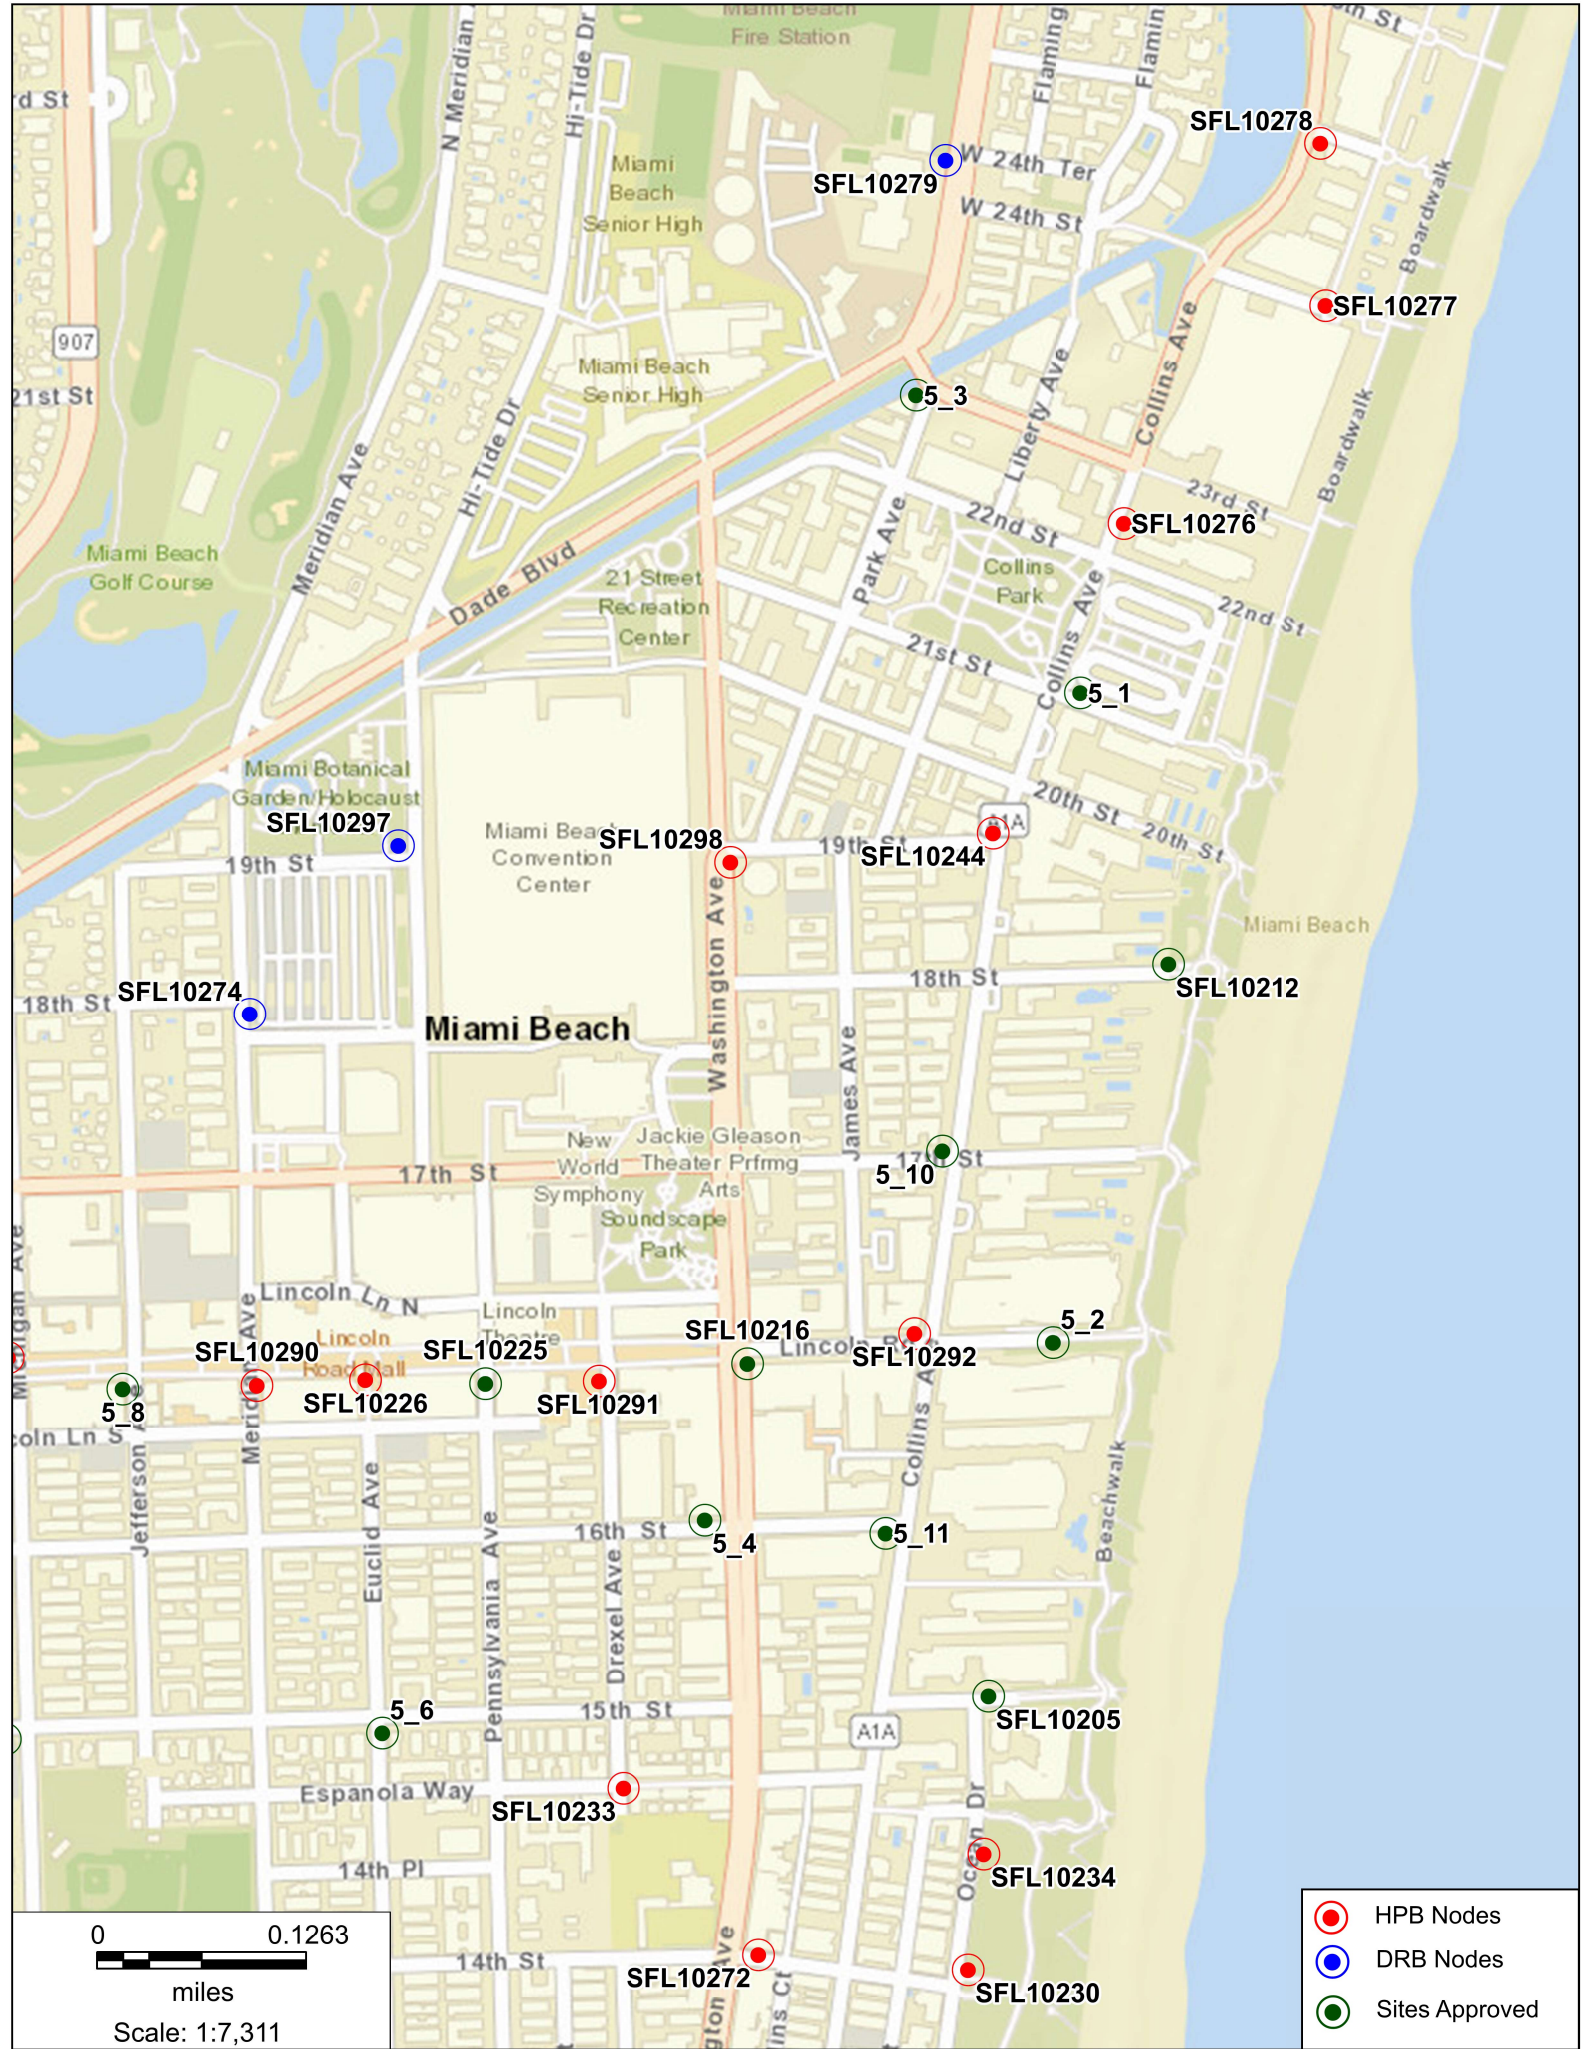

SFL10240

120 4th Street, Miami Beach, FL 33139

Aerial View

I 195 W

SFL10240

- HPB Nodes
- DRB Nodes

- HPB Nodes
- DRB Nodes
- Sites Approved

0 0.6556
 miles
 Scale: 1:37,950

- HPB Nodes
- DRB Nodes
- Sites Approved

- HPB Nodes
- DRB Nodes
- Sites Approved

0 0.1263
 miles
 Scale: 1:7,311

ID	Type	Approximate Location
SFL10278	HPB Node	W 24th St, Collins Ave
SFL10277	HPB Node	W 24th St, Collins Ave
SFL10276	HPB Node	W 24th St, Collins Ave
SFL10274	DRB Node	19th St, Meridian Ave
SFL10298	HPB Node	19th St, Washington Ave
SFL10244	HPB Node	19th St, Washington Ave
SFL10274	DRB Node	18th St, Meridian Ave
SFL10290	HPB Node	17th St, Meridian Ave
SFL10225	HPB Node	17th St, Lincoln Ln N
SFL10226	HPB Node	17th St, Lincoln Ln S
SFL10291	HPB Node	17th St, Lincoln Ln S
SFL10216	HPB Node	17th St, Lincoln Ln S
SFL10292	HPB Node	17th St, Collins Ave
SFL10205	HPB Node	17th St, Collins Ave
SFL10233	HPB Node	15th St, Drexel Ave
SFL10272	HPB Node	14th St, Washington Ave
SFL10230	HPB Node	14th St, Ocean Dr
SFL10212	Sites Approved	18th St, Collins Ave
5_3	Sites Approved	W 24th St, Liberty Ave
5_1	Sites Approved	21st St, Collins Ave
5_10	Sites Approved	17th St, Collins Ave
5_2	Sites Approved	17th St, Collins Ave
5_4	Sites Approved	16th St, Drexel Ave
5_11	Sites Approved	16th St, Collins Ave
5_6	Sites Approved	15th St, Drexel Ave
5_8	Sites Approved	15th St, Jefferson Ave

SFL10240

120 4th Street, Miami Beach, FL 33139

Photosim - Proposed Small Wireless Facilities with 25' Cobra

SFL10240

120 4th Street, Miami Beach, FL 33139

Photosim - Proposed Small Wireless Facilities with 25' Cobra

SFL10240

120 4th Street, Miami Beach, FL 33139

Aerial View

SFL10240

120 4th Street, Miami Beach, FL 33139

South

SFL10240

120 4th Street, Miami Beach, FL 33139