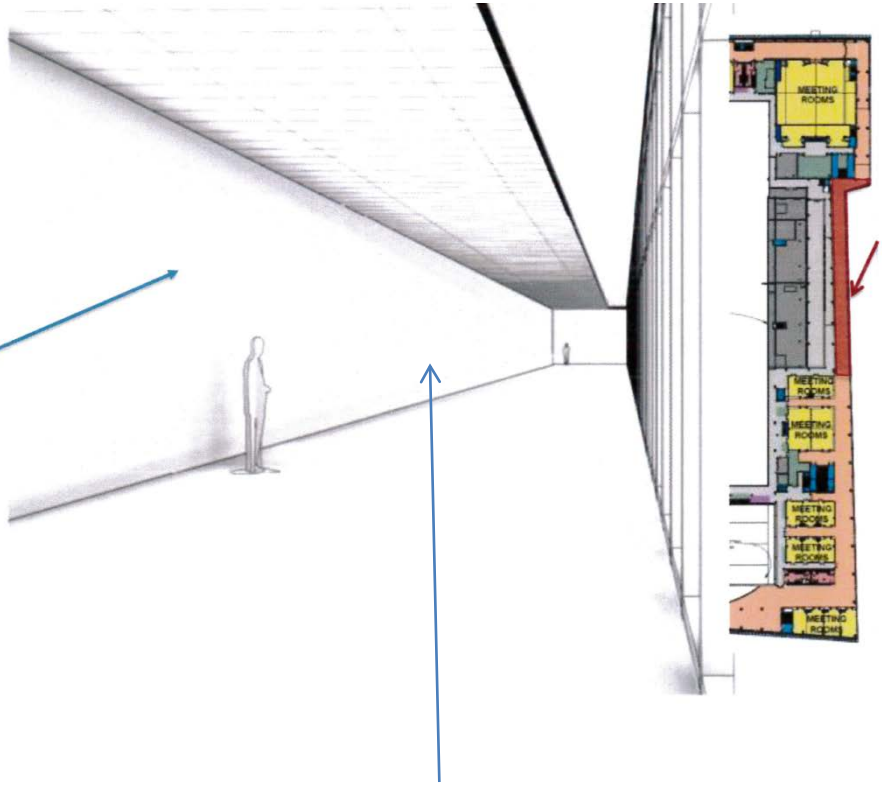

EXHIBIT A
MBCC South Concourse Elevation

About 263' - 0"
long with 15' - 0"
ceiling height.

Length of end wall
is 38' - 6"

Options for Display:

1. Interactive Digital Display

2. Interactive Digital Display with Static Components

3. Stand Alone Kiosks

4. Plaques or Photographs