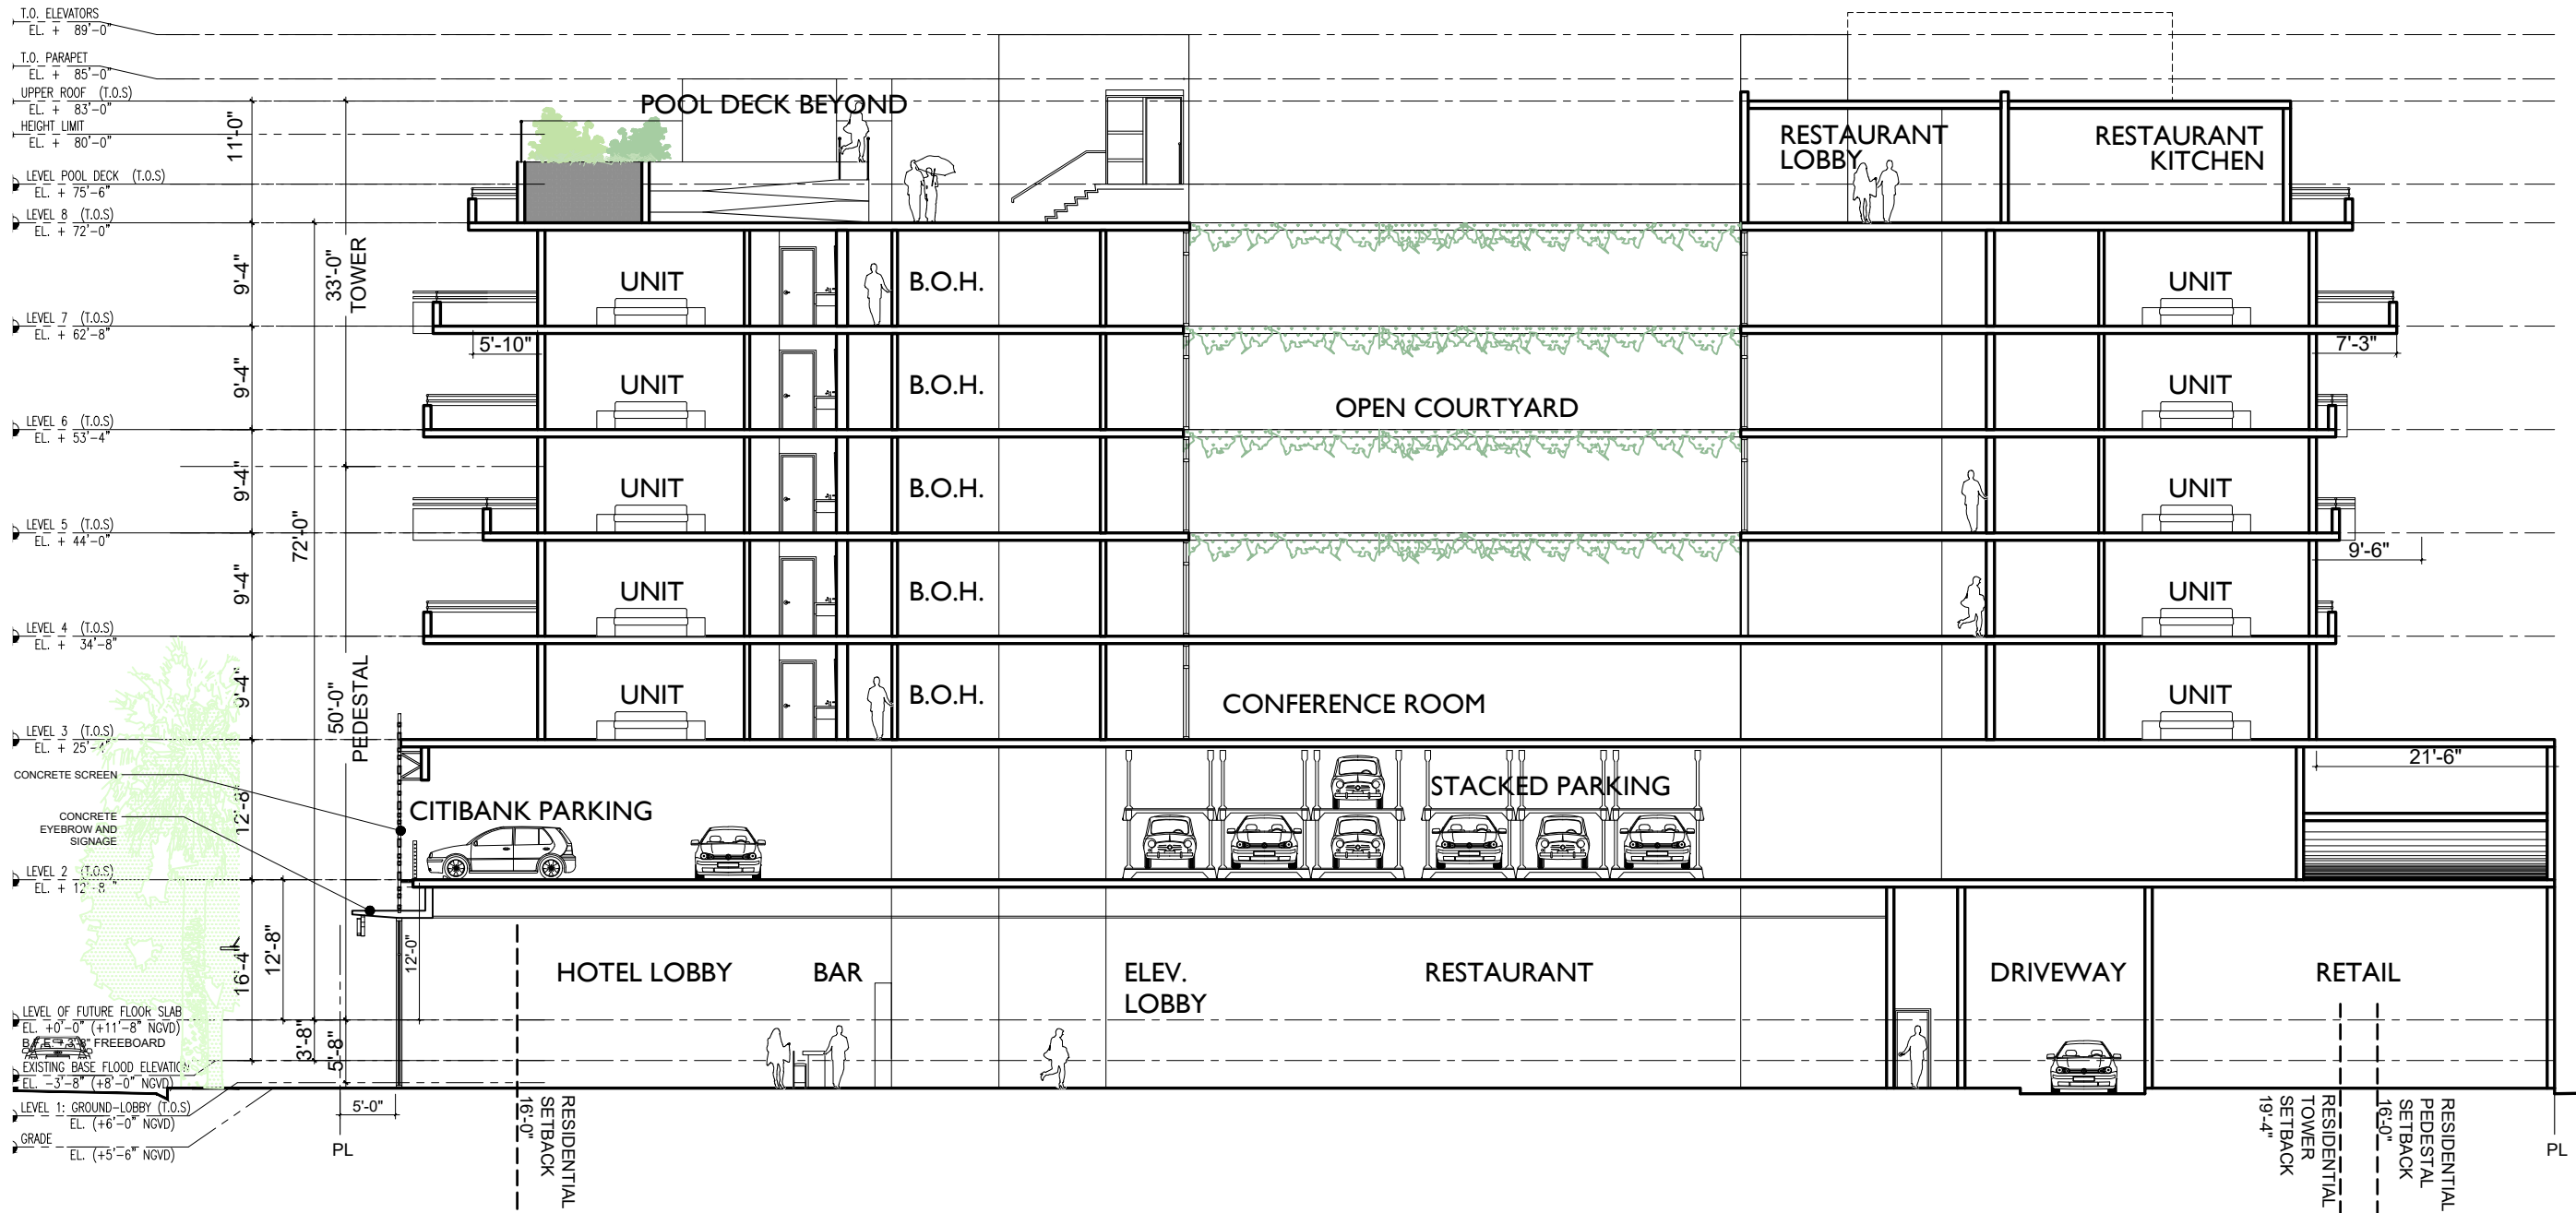

PROPOSED SECTION 1/16" = 1' - 0"