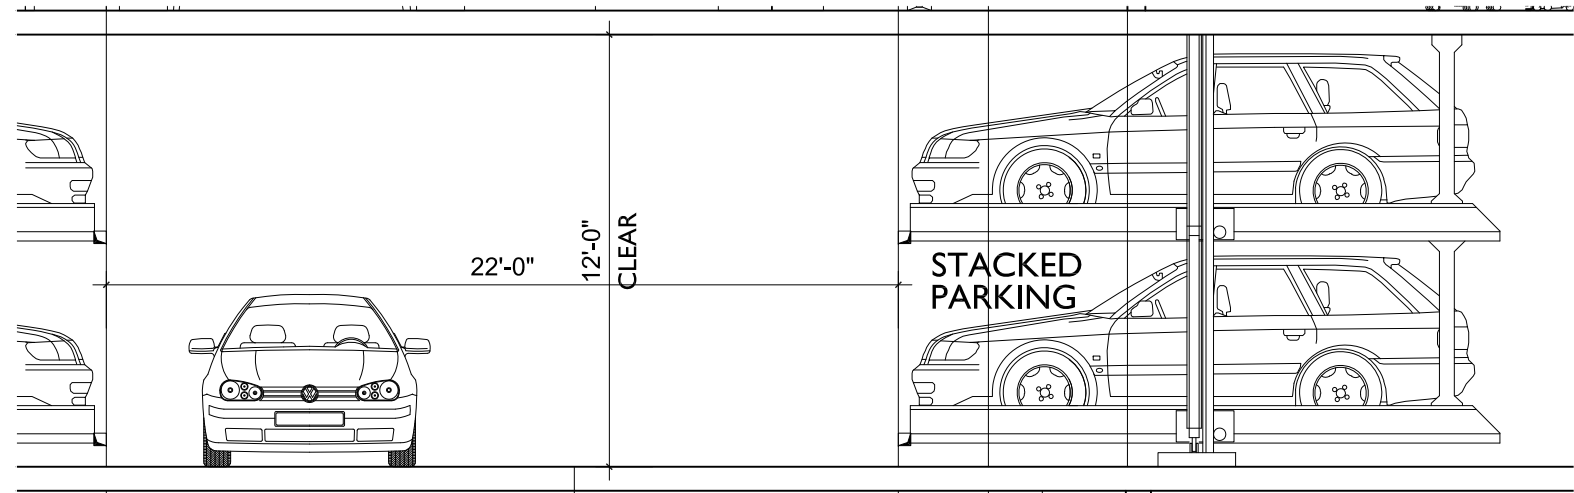

DRAWING:

PROPOSED  
EAST  
ELEVATION

PROPOSED SECTION 1/16" = 1' - 0"

JENNIFER McCONNAY FLORIDA LIC# AR93044  
ALL DRAWINGS AND WRITTEN MATERIAL APPEARING HEREIN CONSTITUTE THE ORIGINAL AND UNPUBLISHED WORK OF MCG ARCHITECTURE AND MAY NOT BE DUPLICATED, USED OR DISCLOSED WITHOUT THE EXPRESS WRITTEN CONSENT OF MCG ARCHITECTURE & PLANNING, INC. (c) 2017

PARKING SECTION 3/16" = 1' - 0"

PROPOSED SECTION 1/16" = 1' - 0"