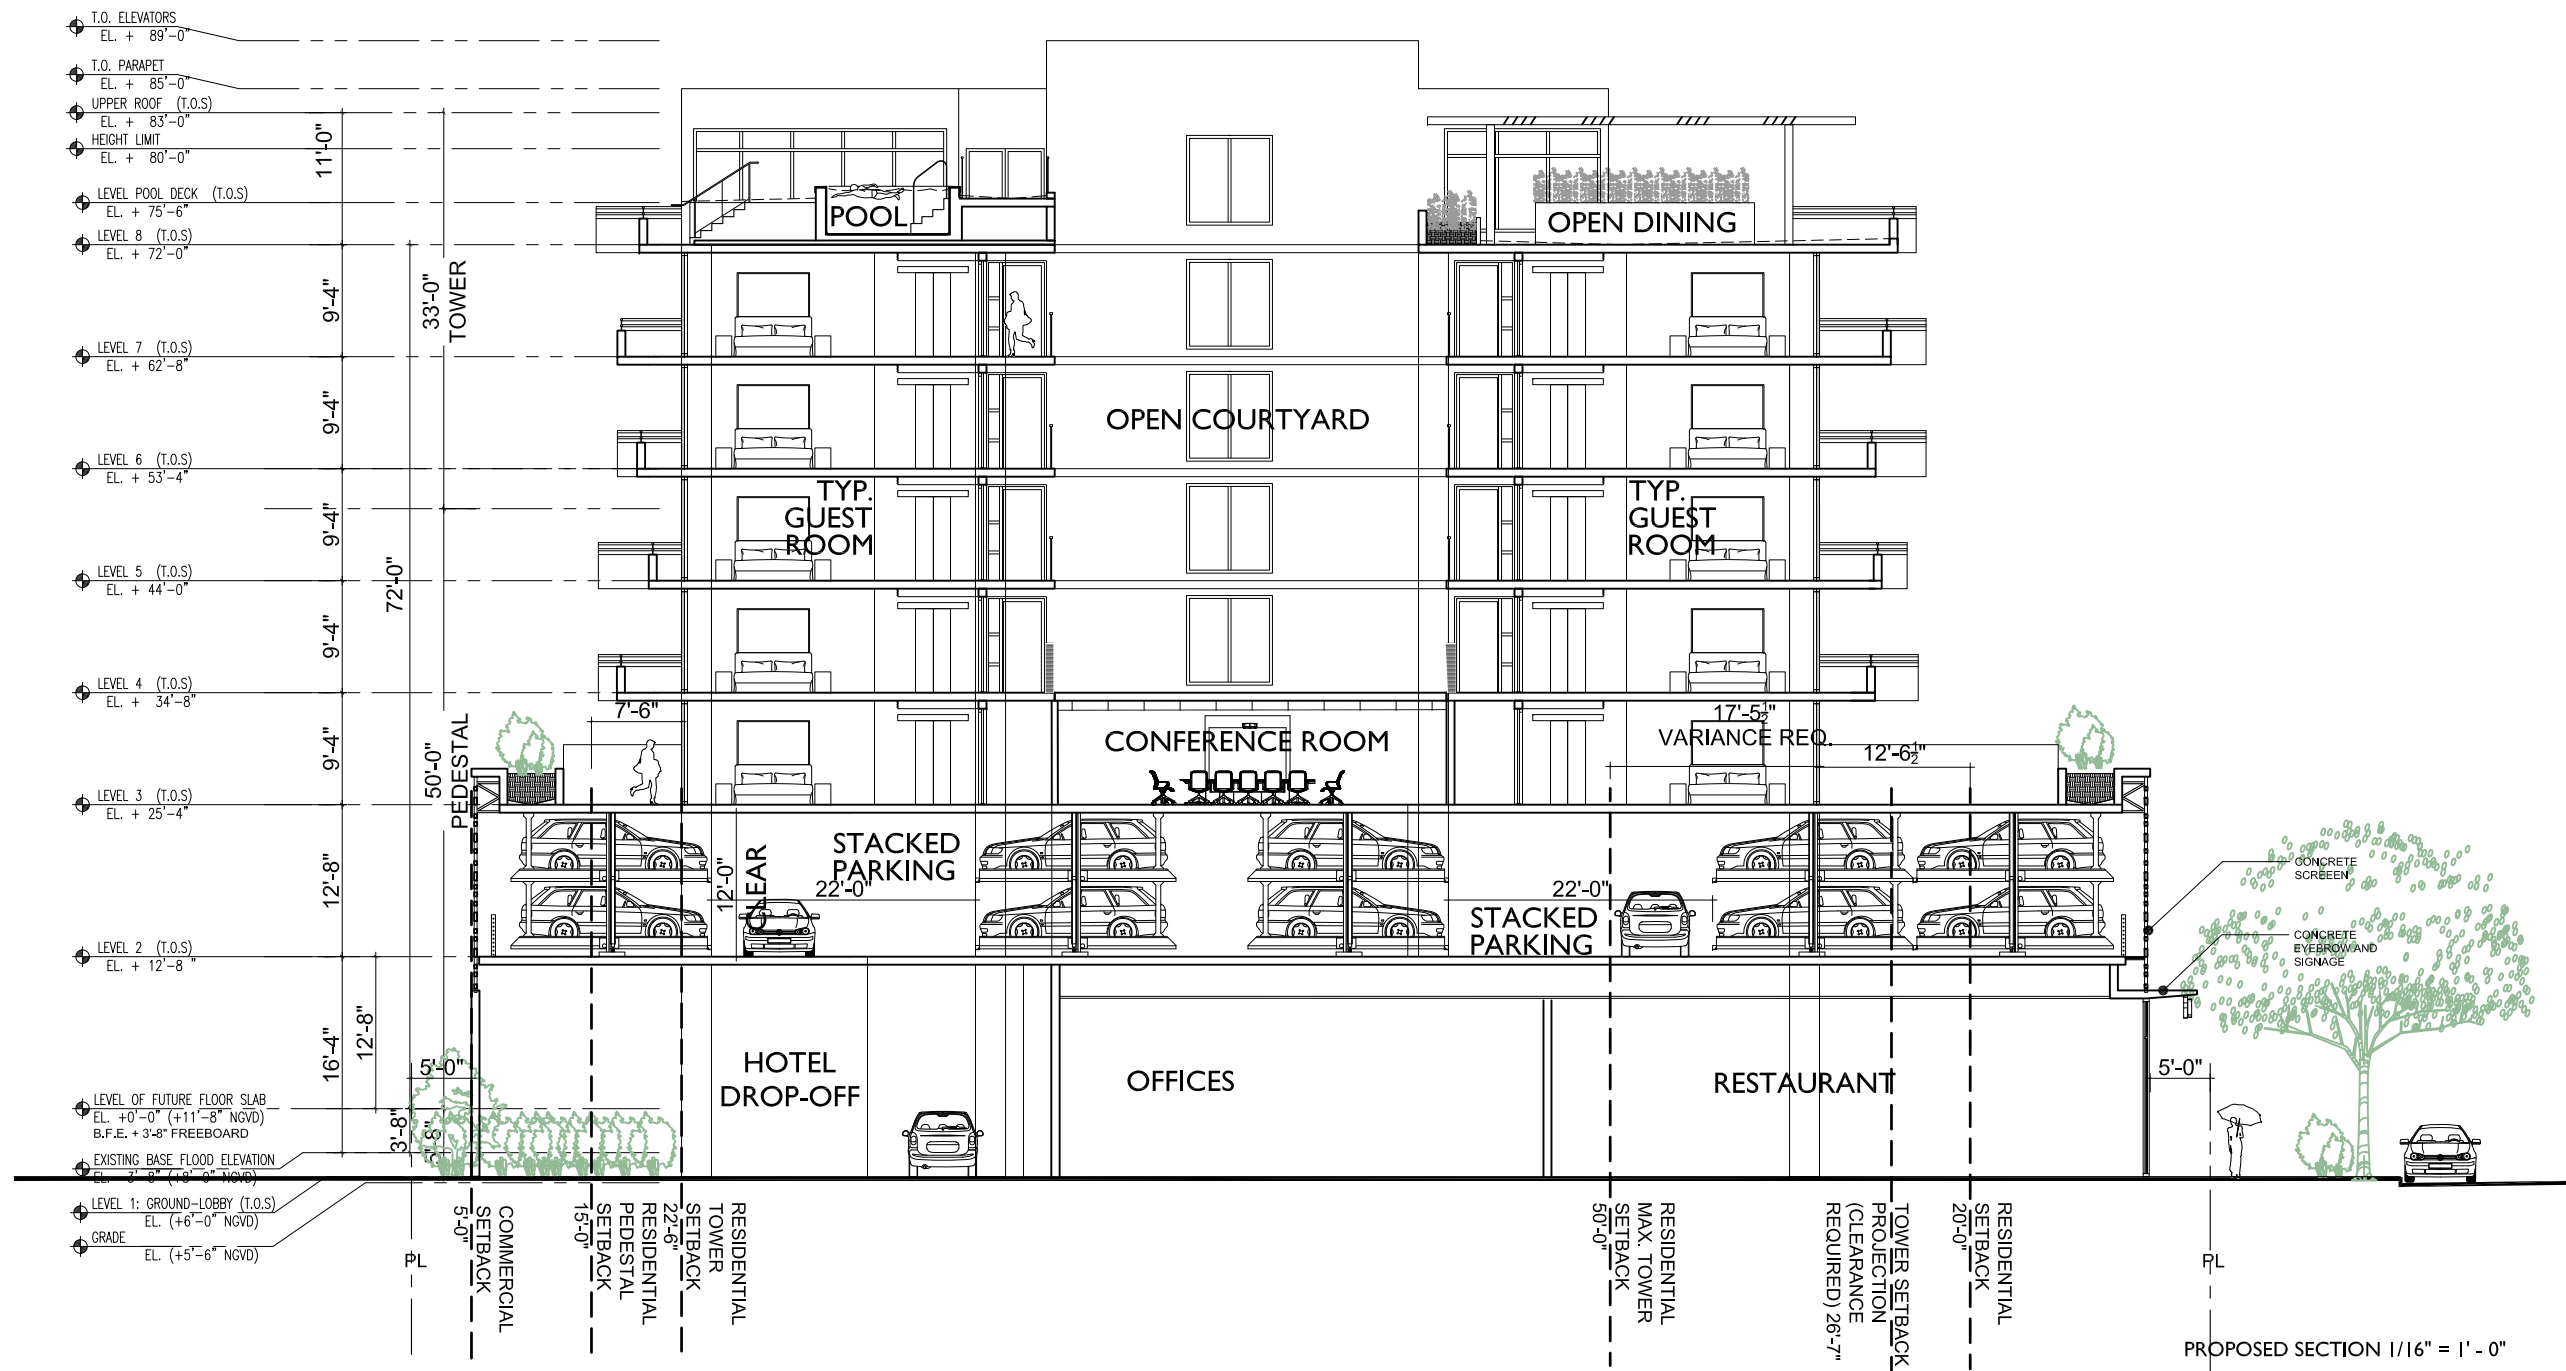

DRAWING:

PROPOSED  
EAST  
ELEVATION

PROPOSED SECTION 1/16" = 1' - 0"

JENNIFER McCONNAY FLORIDA LIC# AR93044  
ALL DRAWINGS AND WRITTEN MATERIAL APPEARING HEREIN CONSTITUTE THE ORIGINAL AND UNPUBLISHED WORK OF MCG ARCHITECTURE AND MAY NOT BE DUPLICATED, USED OR DISCLOSED WITHOUT THE EXPRESS WRITTEN CONSENT OF MCG ARCHITECTURE & PLANNING, INC. (c) 2017

PARKING SECTION 3/16" = 1' - 0"

PROPOSED SECTION 1/16" = 1' - 0"