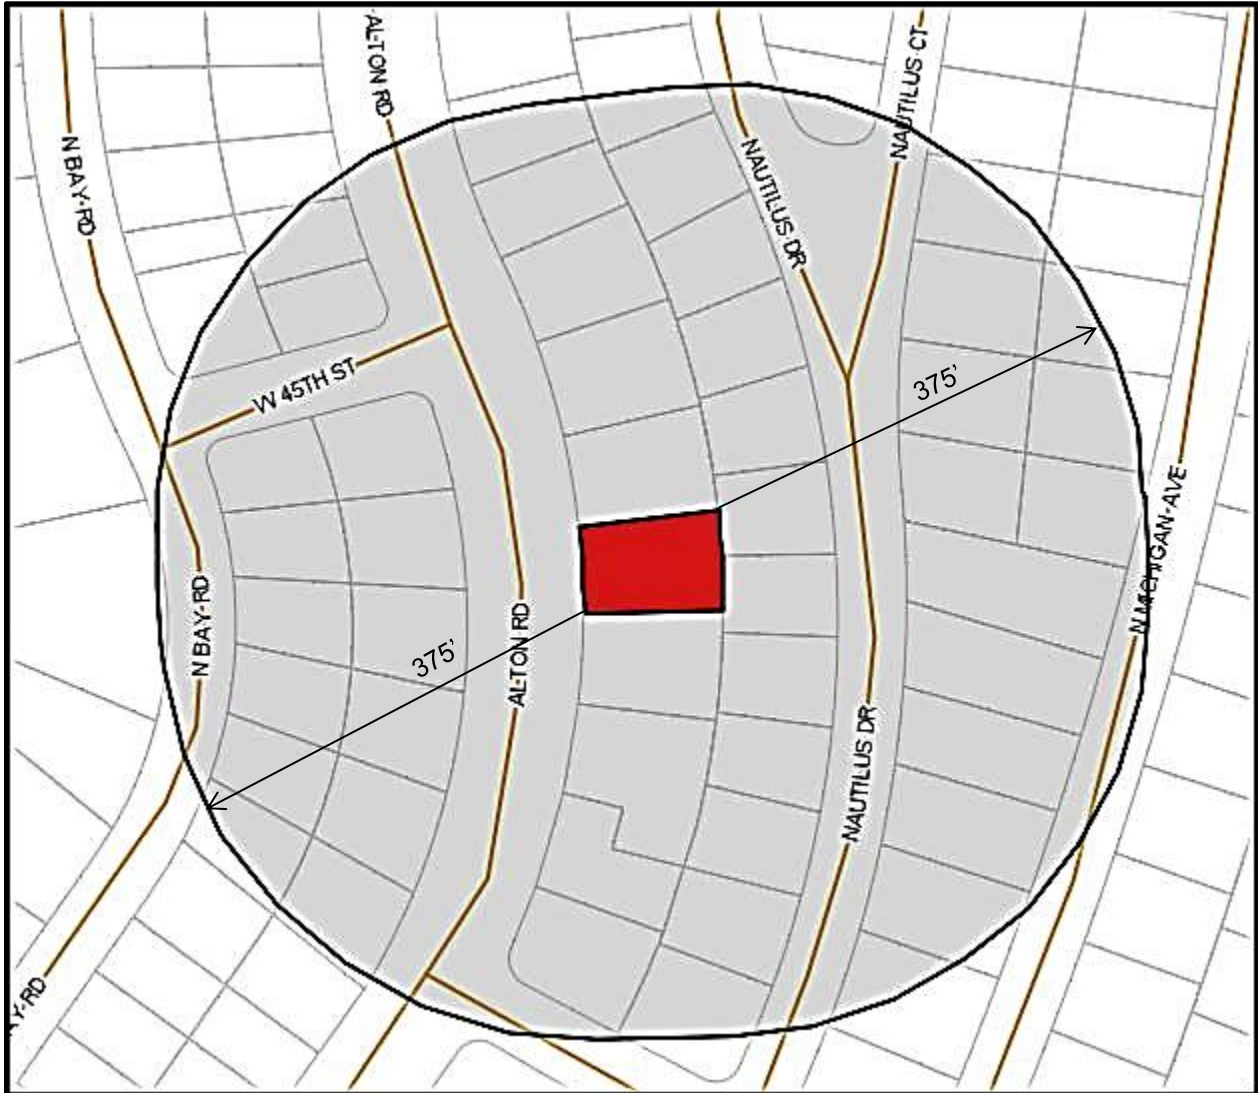

## 375' RADIUS MAP

**SUBJECT:** 4465 Alton Road, Miami Beach, FL 33140

**FOLIO NUMBER:** 02-3222-006-0110

**LEGAL DESCRIPTION:** NAUTILUS EXT PB 34-47 LOT 11 BLK 16