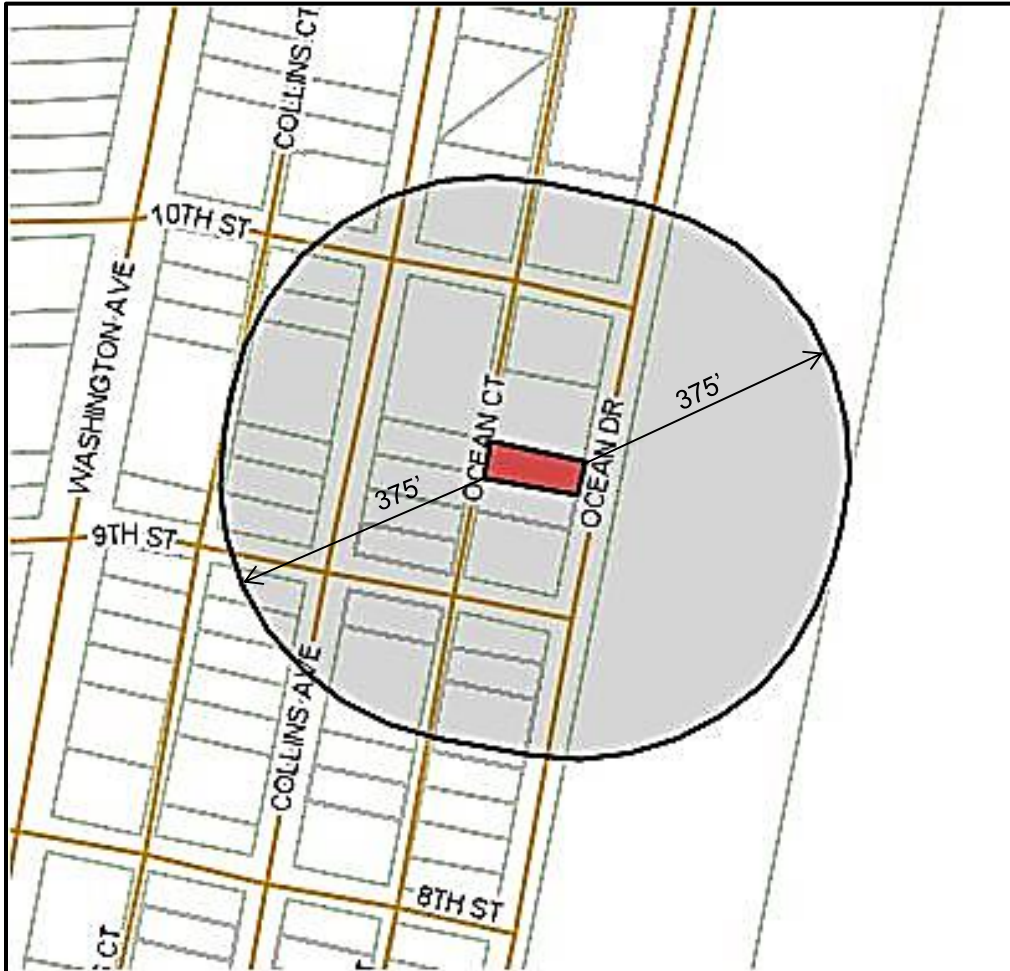

## 375' RADIUS MAP

**SUBJECT:** 928 Ocean Drive, Miami Beach, FL 33139

**FOLIO NUMBER:** 02-3234-008-0040

**LEGAL DESCRIPTION:** OCEAN BEACH ADDN NO 2 PB 2-56 LOT 5 BLK 14