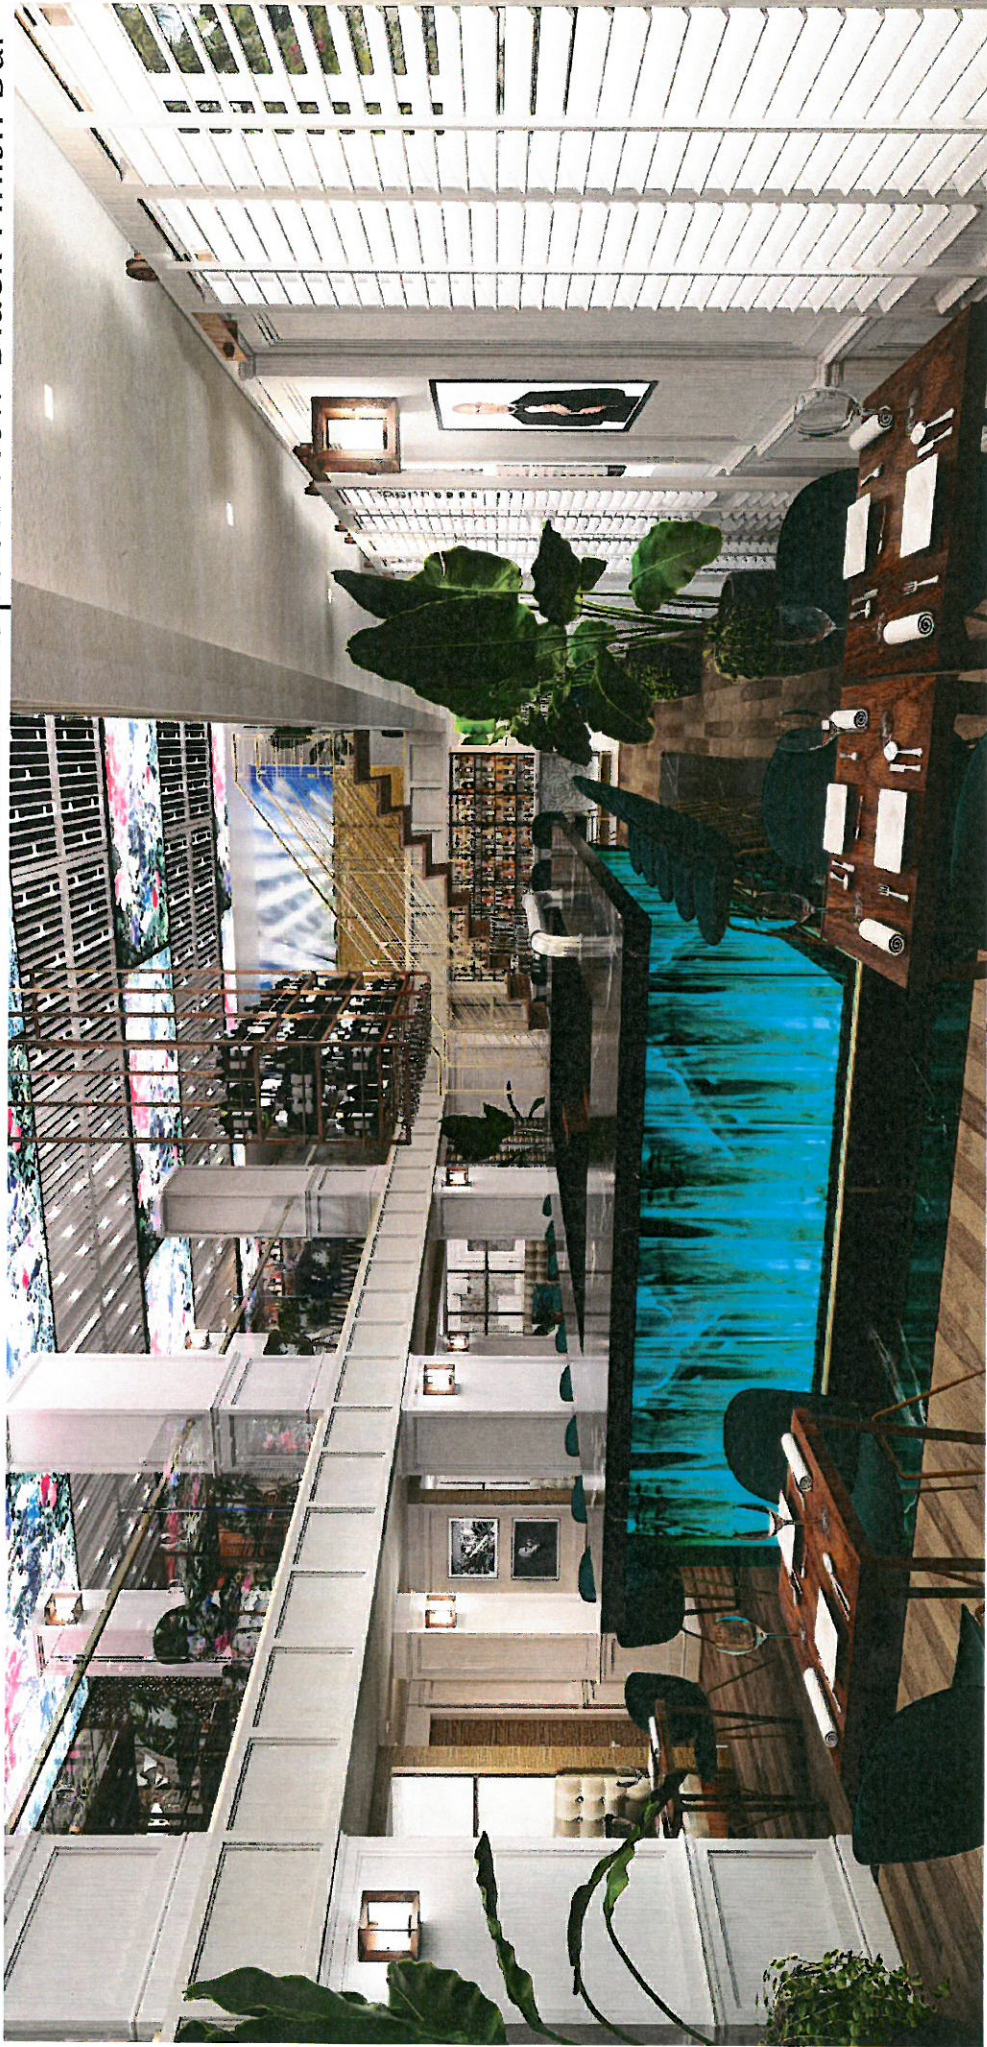

# Daiquiri Entrance Bar

Entrance Lounge Area

Entrance Lounge Area

Glass chandeliers

Solid wood tables

Antique mirror

Green bistro upholstery

White marble bar top with gold veining

Bistro bar stools in walnut

Antique brass stair railing

Bistro chairs

## Color/Materials & Furniture/Lighting

Main Ground View

Main Ground Option View-Black Finish Bar

Main Ground Night View

2nd Level Main View

# 1st Level Mojito Bar View