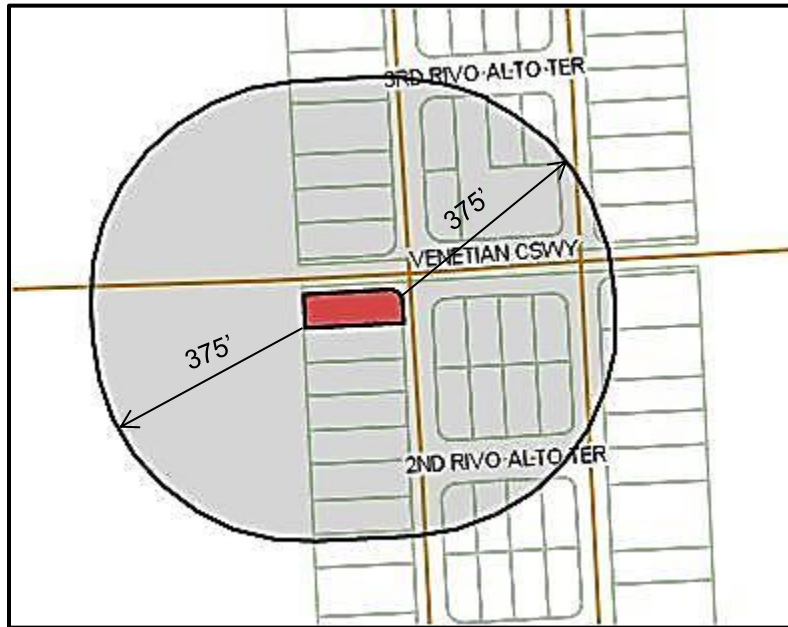

## 375' RADIUS MAP

**SUBJECT:** 226 West Rivo Alto Drive, Miami Beach, FL 33139

**FOLIO NUMBER:** 02-3233-001-0170

**LEGAL DESCRIPTION:** RIVO ALTO AMD PB 7-74 LOT 19 & 8FT STRIP ADJ ON BAY  
BLK 1 AND PROP INT IN & TO COMMON ELEMENTS NOT DEDICATED TO PUBLIC11