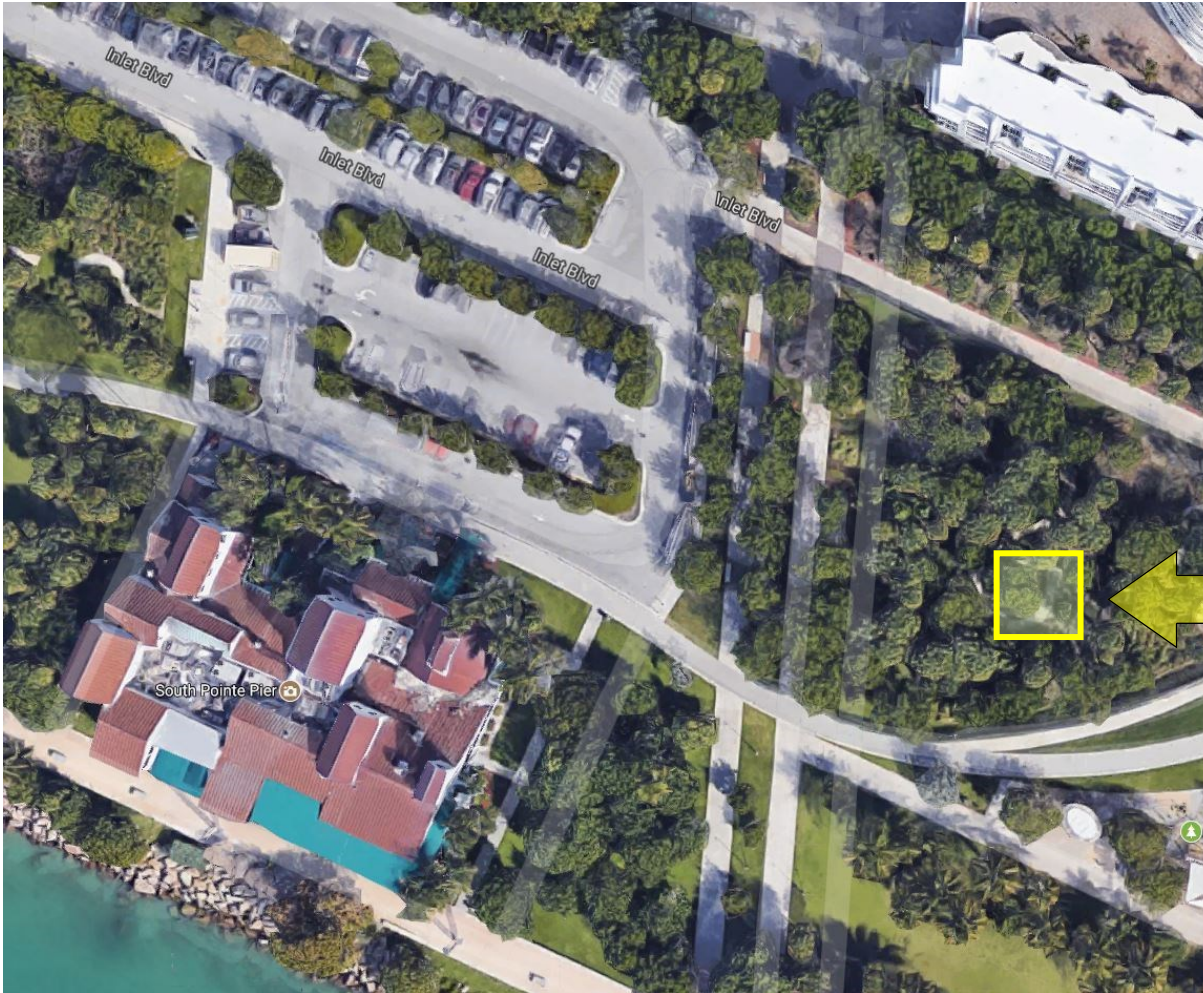

Site Plan for Proposed Bench Adoption

Location of bench within
South Pointe Park

Requested Bench

Commemorative Bench Plaque

**MAXIMILIAN & DIMITRI
CAMINO**

qty 1 etched
black filled letters
onto stainless steel brushed
aluminum finish
overall piece 3"h x 10"w