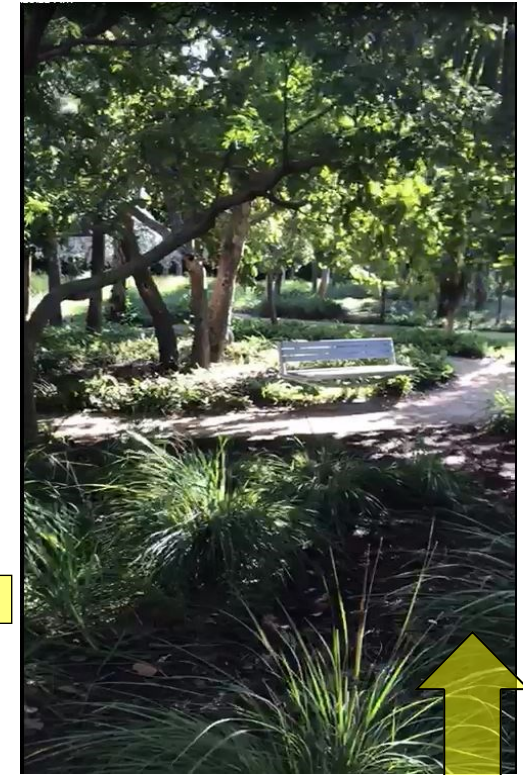

Site Plan for Proposed Bench Adoption

Location of bench within
South Pointe Park

Requested Bench

Commemorative Bench Plaque

**MAXIMILIAN & DIMITRI
CAMINO**

qty 1 etched
black filled letters
onto stainless steel brushed
aluminum finish
overall piece 3"h x 10"w