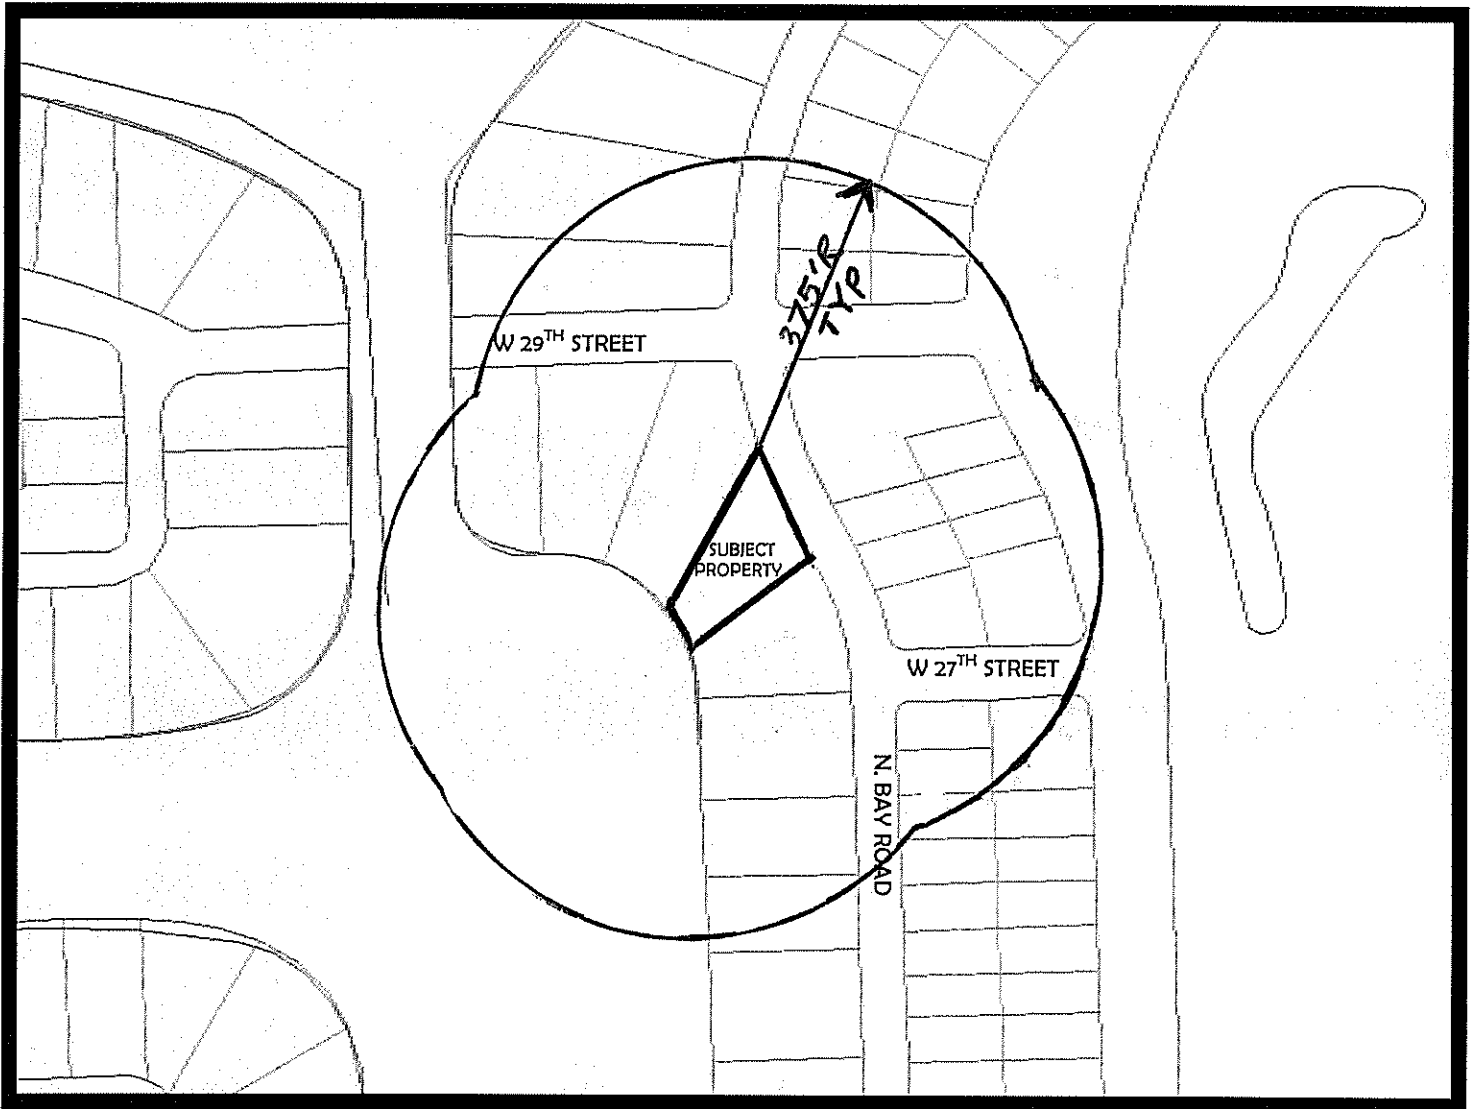

375' FOOT RADIUS MAP

APPROXIMATE SCALE = 1' = 375'

PROPERTY ADDRESS: 2740 N. BAY ROAD
MIAMI BEACH, FLORIDA 33140-4265

LEGAL DESCRIPTION: 27-34 53 42
SUNSET LAKE AMD PL PB 8-52 LT 10
LESS BEG NLY COR SW TO NW COR SD
LT NE241.88FT TO PT 25FTS OF POB
NLY TO POB BK 12
LOT SIZE 26093 SQ FT
OR 19152-0379 06 2000 1
COC 22330-3666 05 2004 1

**AS DESCRIBED IN EXHIBIT "A"
COUNTY OF MIAMI-DADE, FLORIDA**