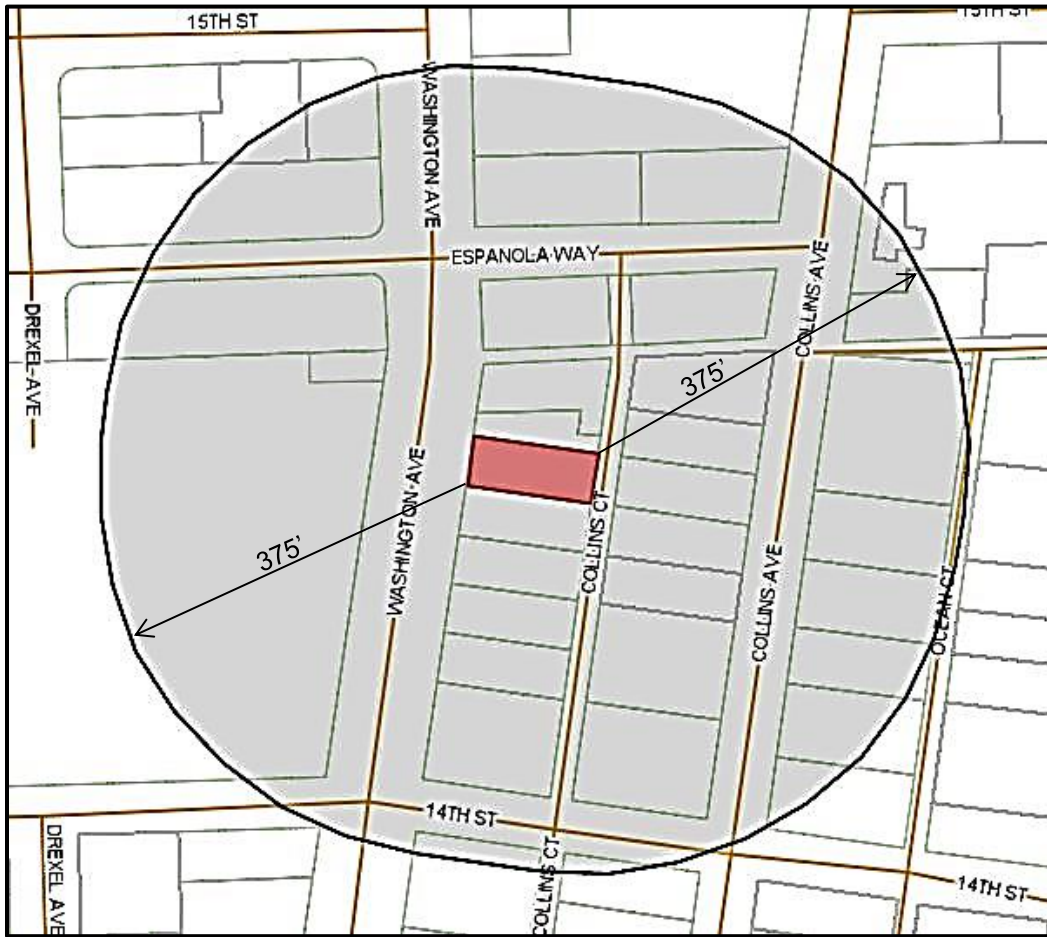

public notification packages | lists of property owners within a specific radius + radius maps + mailing labels
www.rdrmiami.com | diana@rdrmiami.com | 305.498.1614

375' RADIUS MAP

SUBJECT: 1427 Washington Avenue, Miami Beach, FL 33139

FOLIO NUMBER: 02-3234-008-0860

LEGAL DESCRIPTION: OCEAN BEACH ADD NO 2 PB 2-56 LOT 16 BLK 26