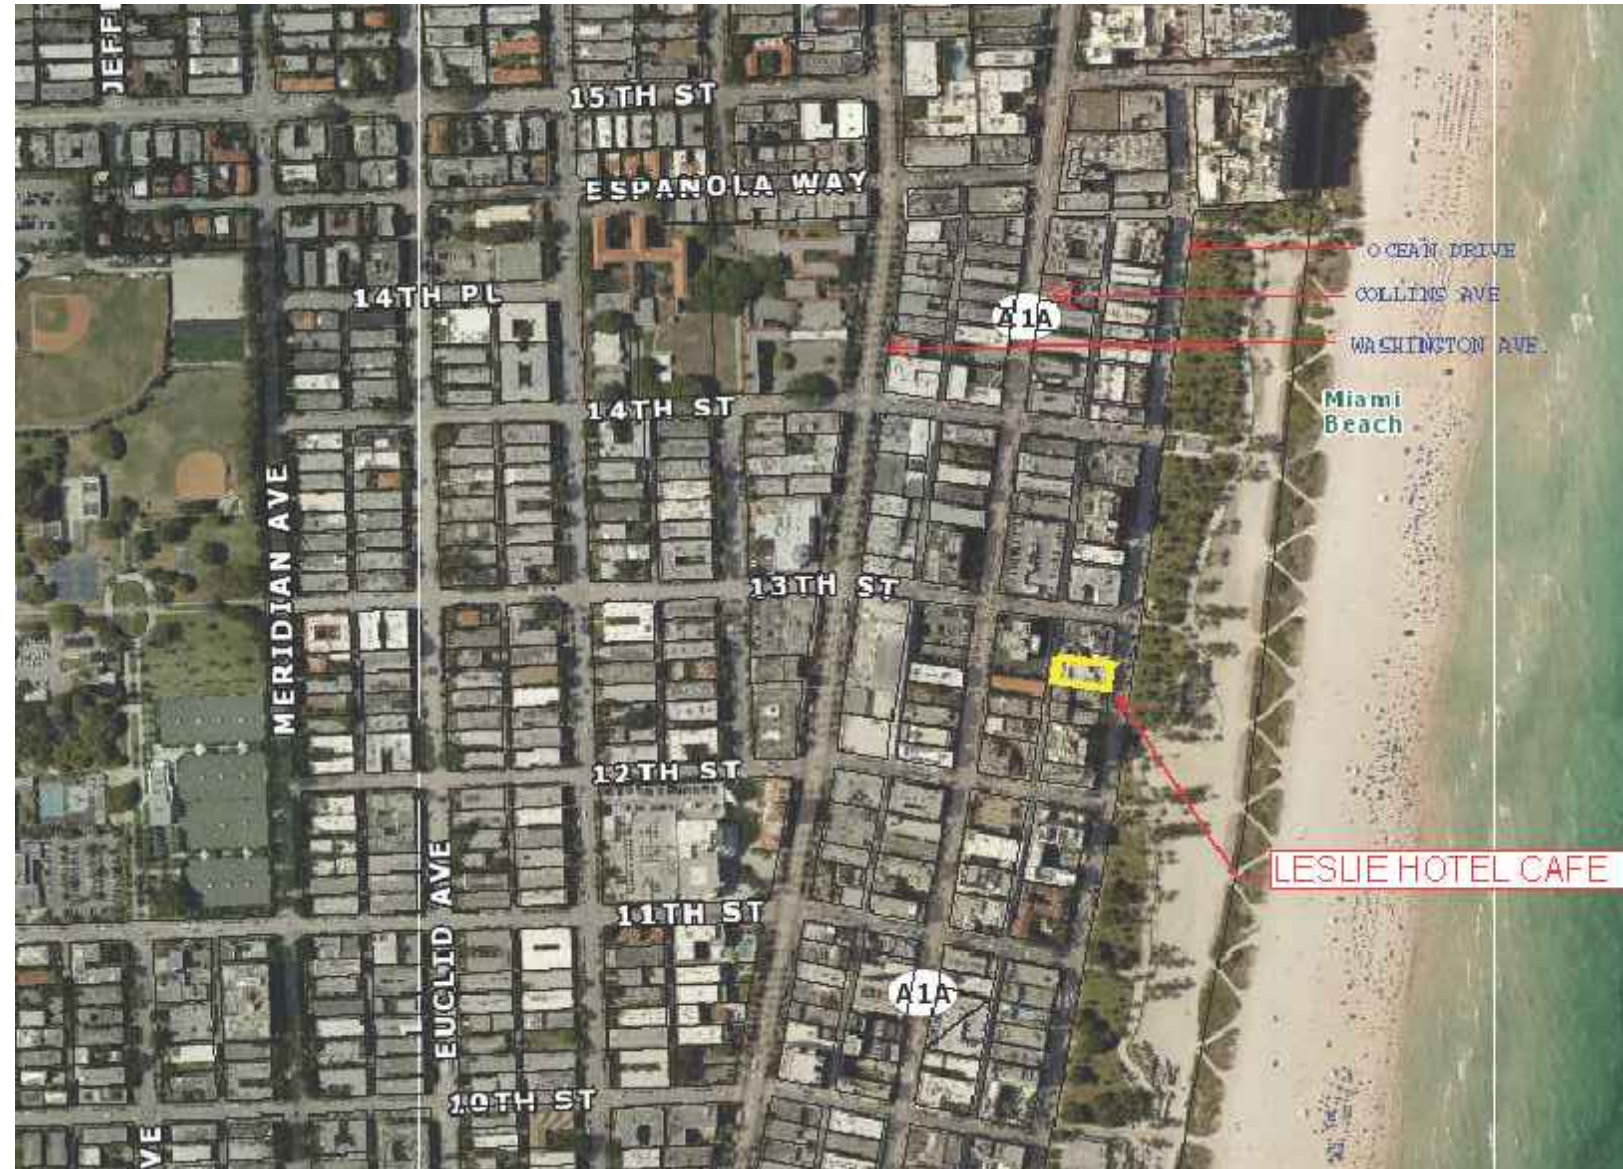

"LESLIE HOTEL CAFE"
 1244 OCEAN DRIVE
 MIAMI BEACH, FL 33139

SCOPE OF WORK

- H.P.B.SUBMITTAL
- NEW RETRACTABLE AWNING APPROVAL

FINAL SUBMITTAL: 08.10.2017

Revisions

NEW CANVAS AWNING
 1244 OCEAN DRIVE, LLC
 1244 OCEAN DRIVE
 MIAMI BEACH, FL 33139

Job No.

Date : 06.22.17

Scale : SHOWN

Seal

AA-26001560

Sheet No.

MAP