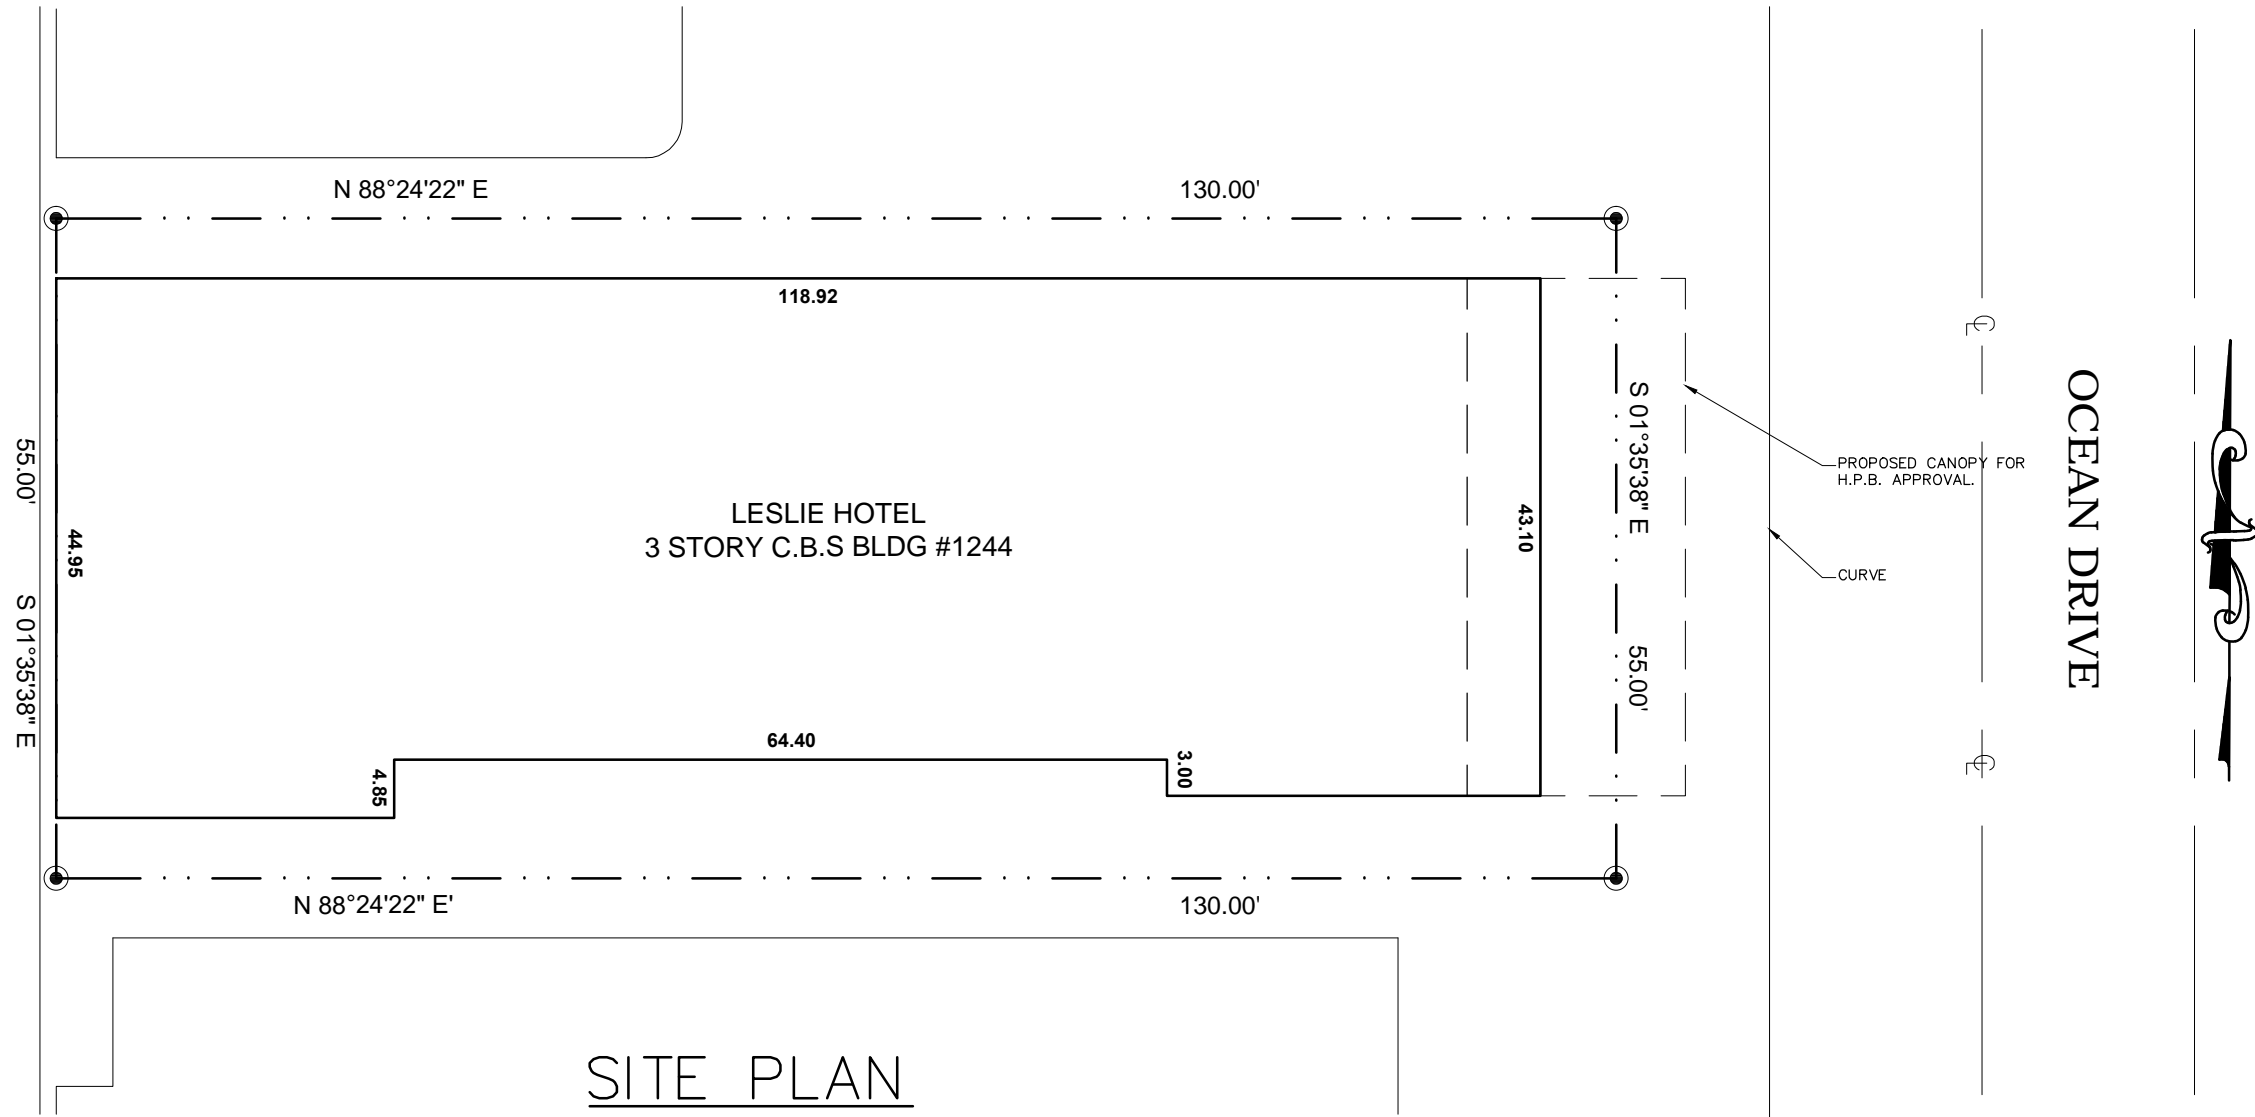

OCEAN CT

SITE PLAN

SCALE: 1/16" = 1'

FINAL SUBMITTAL: 08.10.2017

Revisions

NEW CANVAS AWNING
 1244 OCEAN DR, LLC.
 1244 OCEAN DR.
 MIAMI BEACH, FL 33139

J.C.D. ARCHITECT, Inc.
 JUAN C. DAVID R. A. # 0015344
 LEED ACCREDITED PROFESSIONAL
 Design & Development