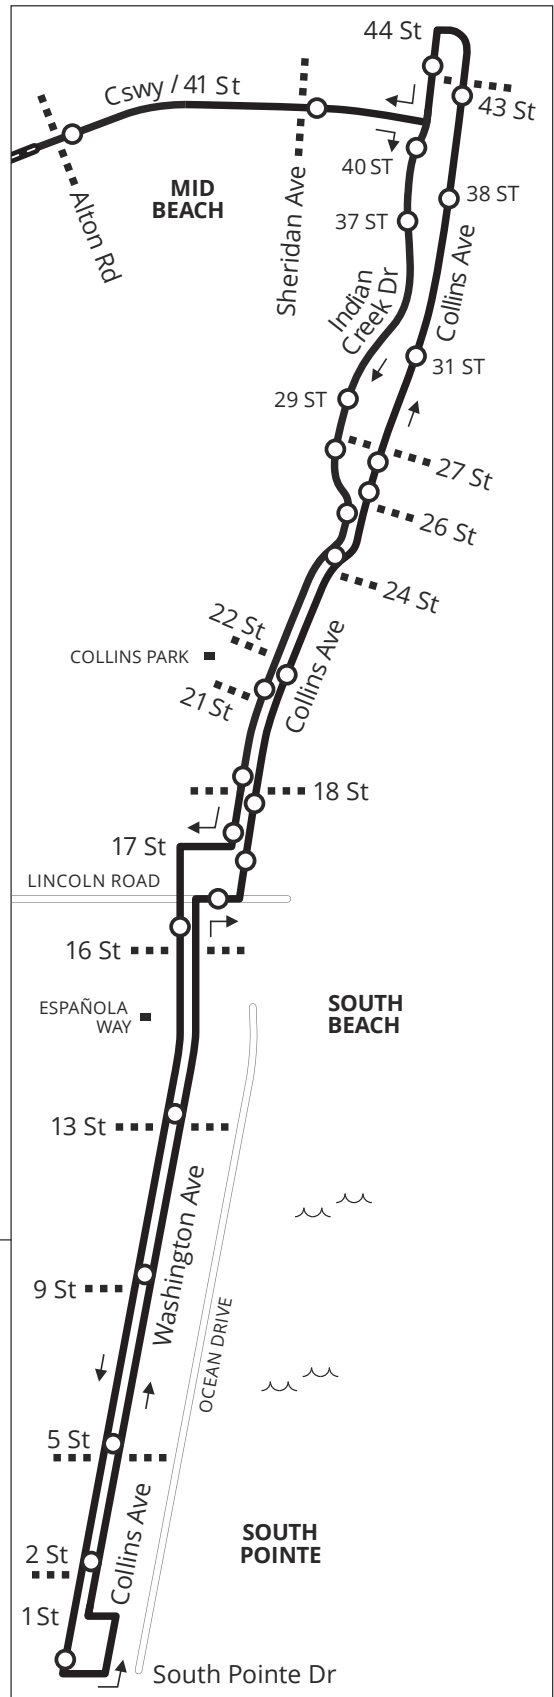

ROUTE 36A

Weekday			Saturday			Sunday		
FROM	TO	EVERY	FROM	TO	EVERY	FROM	TO	EVERY
04:00	06:00	60 min	05:00	07:00	60 min	05:00	08:00	60 min
06:00	22:00	30 min	07:00	22:00	30 min	08:00	20:00	40 min
22:00	24:00	60 min	22:00	24:00	60 min	20:00	24:00	60 min

	Weekdays	Weekends
Peak Frequency	7.5/15	7.5/15 Sat 10/30 Sun
Off Peak Frequency	7.5/15	
Span of Service	24 hours	24 hours

DOWNTOWN TO AVENTURA MALL

Weekday			Saturday			Sunday		
FROM	TO	EVERY	FROM	TO	EVERY	FROM	TO	EVERY
00:00	04:00	60 min	00:00	05:00	60 min	00:00	06:00	60 min
04:00	06:00	40 min	05:00	07:00	30 min	06:00	20:00	30 min
06:00	22:00	15 min	07:00	22:00	15 min	20:00	24:00	60 min
22:00	24:00	15 min	22:00	24:00	30 min			

DOWNTOWN TO HAULOVER PARK

Weekday			Saturday			Sunday		
FROM	TO	EVERY	FROM	TO	EVERY	FROM	TO	EVERY
04:00	06:00	40 min	05:00	07:00	30 min	05:00	06:00	60 min
06:00	22:00	15 min	07:00	22:00	15 min	06:00	08:00	30 min
			22:00	24:00	30 min	08:00	20:00	15 min
						20:00	24:00	30 min

LIMITED STOPS
entire route

Weekday		
FROM	TO	EVERY
05:15	20:45	30 min
Saturday		
FROM	TO	EVERY
05:15	20:45	30 min
Sunday		
FROM	TO	EVERY
05:15	20:45	30 min

MAP NOT TO SCALE

COLLINS EXPRESS

TROLLEY CONNECTIONS