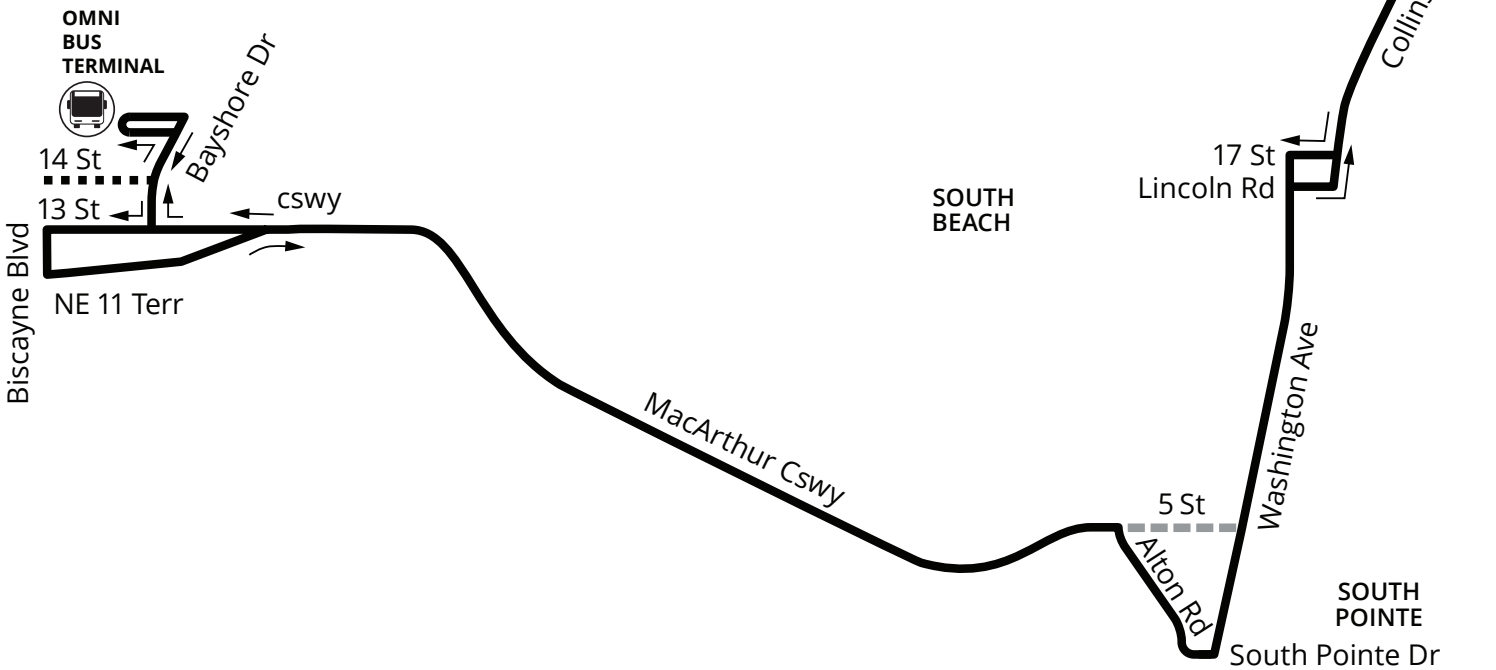

Weekday			Saturday			Sunday		
FROM	TO	EVERY	FROM	TO	EVERY	FROM	TO	EVERY
05:30	22:00	30 min	06:00	22:00	30 min	06:00	22:00	30 min

MAP NOT TO SCALE