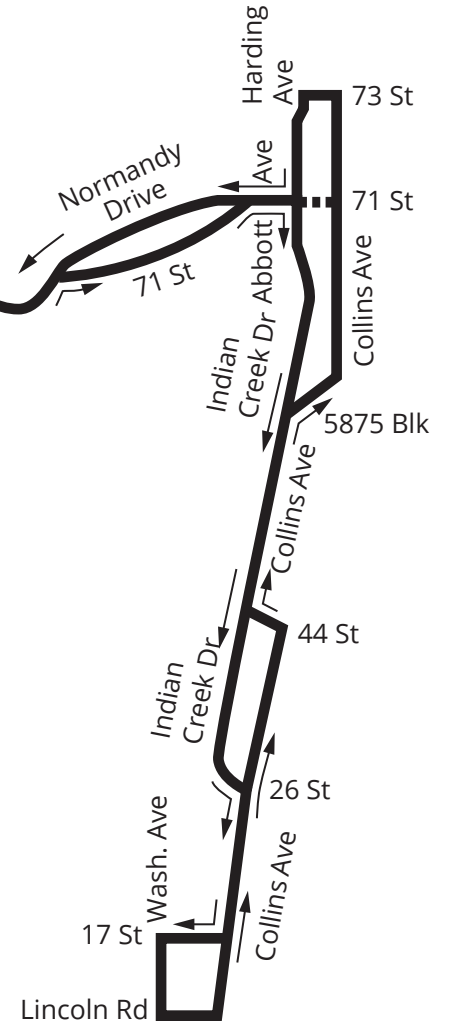

OVERNIGHT TRIPS

Weekday		
FROM	TO	EVERY
00:00	04:00	60 min
Saturday		
FROM	TO	EVERY
00:00	05:00	60 min
Sunday		
FROM	TO	EVERY
00:00	05:00	60 min