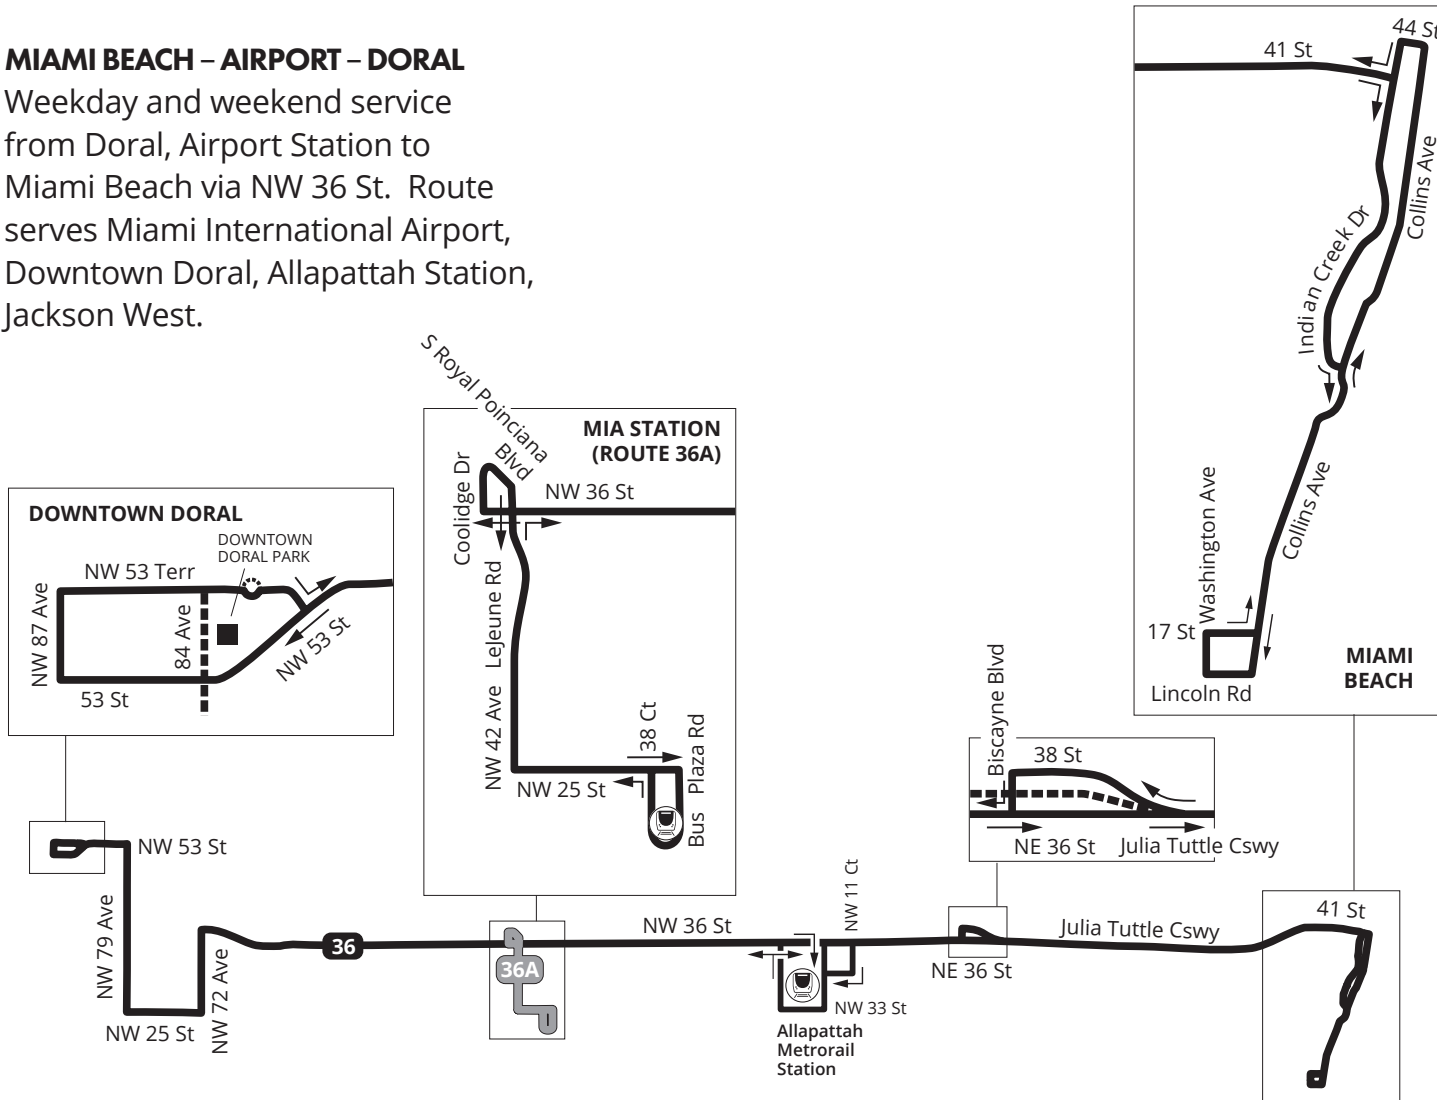

MT. SINAI – OMNI TERMINAL

Weekday and weekend service from Omni Terminal to Mt. Sinai Hospital via Miami Beach. Route serves South Beach, Mid Beach, Lincoln Rd.

MID BEACH

Weekday			Saturday			Sunday		
FROM	TO	EVERY	FROM	TO	EVERY	FROM	TO	EVERY
05:30	22:00	30 min	06:00	22:00	30 min	06:00	22:00	30 min

MAP NOT TO SCALE

MIAMI BEACH – AIRPORT – DORAL

Weekday and weekend service from Doral, Airport Station to Miami Beach via NW 36 St. Route serves Miami International Airport, Downtown Doral, Allapattah Station, Jackson West.

ROUTE 36A

Weekday			Saturday			Sunday		
FROM	TO	EVERY	FROM	TO	EVERY	FROM	TO	EVERY
04:00	06:00	60 min	05:00	07:00	60 min	05:00	08:00	60 min
06:00	22:00	30 min	07:00	22:00	30 min	08:00	20:00	40 min
22:00	24:00	60 min	22:00	24:00	60 min	20:00	24:00	60 min

MAP NOT TO SCALE

HIALEAH STATION TO MIAMI BEACH BEACH VIA 79TH ST

Weekday and weekend service from Hialeah Station to Miami Beach via 79 St. Route serves Northside Station, North Beach, Mid Beach, South Beach, Metrorail/Tri-Rail Transfer Station.