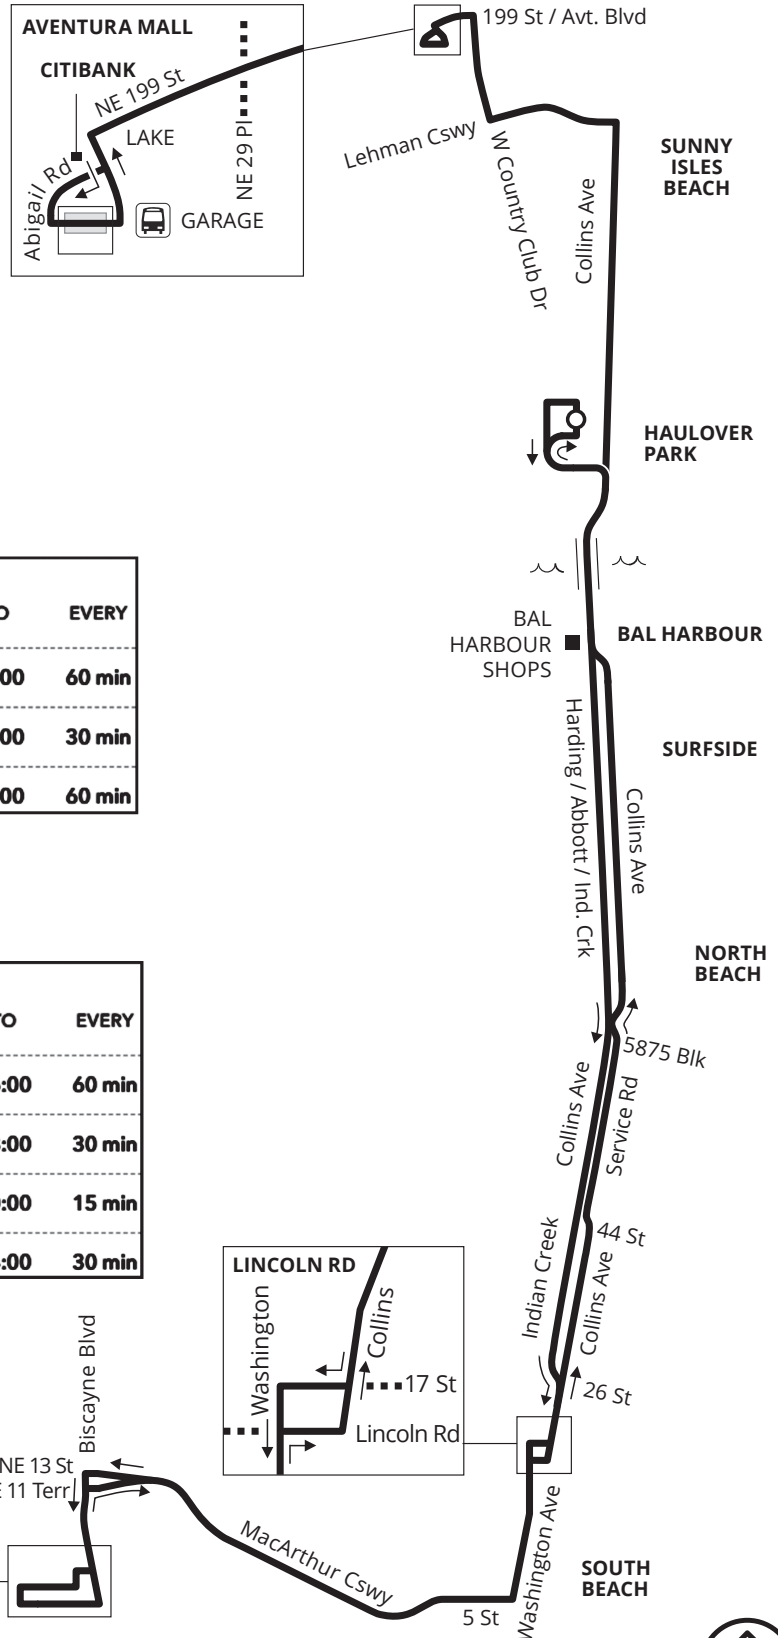

ROUTE 36A

Weekday			Saturday			Sunday		
FROM	TO	EVERY	FROM	TO	EVERY	FROM	TO	EVERY
04:00	06:00	60 min	05:00	07:00	60 min	05:00	08:00	60 min
06:00	22:00	30 min	07:00	22:00	30 min	08:00	20:00	40 min
22:00	24:00	60 min	22:00	24:00	60 min	20:00	24:00	60 min

OVERNIGHT TRIPS

Weekday		
FROM	TO	EVERY
00:00	04:00	60 min
Saturday		
FROM	TO	EVERY
00:00	05:00	60 min
Sunday		
FROM	TO	EVERY
00:00	05:00	60 min

MAP NOT TO SCALE

DOWNTOWN TO AVENTURA MALL

Weekday and weekend service from Downtown Miami to Aventura Mall Terminal via Miami Beach. Route serves Miami Beach, Haulover, Surfside, Sunny Isles.

	Weekdays	Weekends
Peak Frequency	7.5/15	7.5/15 Sat 10/30 Sun
Off Peak Frequency	7.5/15	
Span of Service	24 hours	24 hours

DOWNTOWN TO AVENTURA MALL

Weekday			Saturday			Sunday		
FROM	TO	EVERY	FROM	TO	EVERY	FROM	TO	EVERY
00:00	04:00	60 min	00:00	05:00	60 min	00:00	06:00	60 min
04:00	06:00	40 min	05:00	07:00	30 min	06:00	20:00	30 min
06:00	22:00	15 min	07:00	22:00	15 min	20:00	24:00	60 min
22:00	24:00	15 min	22:00	24:00	30 min			

DOWNTOWN TO HAULOVER PARK

Weekday			Saturday			Sunday		
FROM	TO	EVERY	FROM	TO	EVERY	FROM	TO	EVERY
04:00	06:00	40 min	05:00	07:00	30 min	05:00	06:00	60 min
06:00	22:00	15 min	07:00	22:00	15 min	06:00	08:00	30 min
			22:00	24:00	30 min	08:00	20:00	15 min
						20:00	24:00	30 min