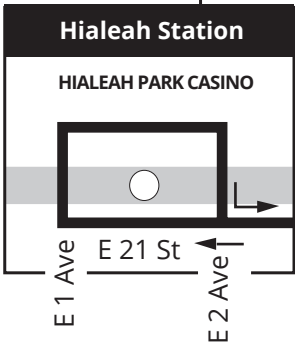

HIALEAH STATION TO MIAMI BEACH BEACH VIA 79TH ST

Weekday and weekend service from Hialeah Station to Miami Beach via 79 St. Route serves Northside Station, North Beach, Mid Beach, South Beach, Metrorail/Tri-Rail Transfer Station.