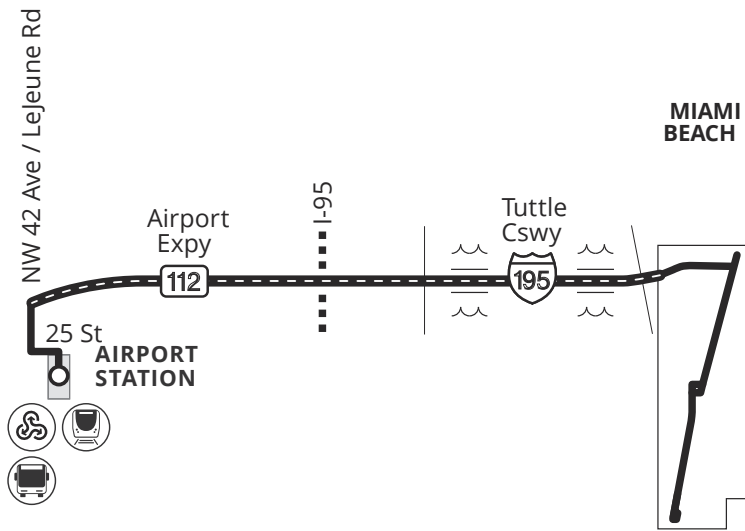

MAP NOT TO SCALE

HIALEAH STATION TO MIAMI BEACH BEACH VIA 79TH ST

Weekday and weekend service from Hialeah Station to Miami Beach via 79 St. Route serves Northside Station, North Beach, Mid Beach, South Beach, Metrorail/Tri-Rail Transfer Station.

MAP NOT TO SCALE

MIAMI BEACH AIRPORT EXPRESS 150

150 MIAMI BEACH AIRPORT EXPRESS

Weekday and weekend express service from Miami International Airport Station to Miami Beach via Julia Tuttle Causeway. Route serves Mid Beach, South Beach, Lincoln Rd.

LIMITED STOPS
entire route

Weekday		
FROM	TO	EVERY
05:15	20:45	30 min
Saturday		
FROM	TO	EVERY
05:15	20:45	30 min
Sunday		
FROM	TO	EVERY
05:15	20:45	30 min

MAP NOT TO SCALE

COLLINS EXPRESS

TROLLEY CONNECTIONS

- NORTH BEACH LOOP** **COLLINS EXPRESS**
- COLLINS EXPRESS** **MIDDLE BEACH LOOP**
- MIDDLE BEACH LOOP** **SOUTH BEACH LOOP**
- COLLINS EXPRESS** **SOUTH BEACH LOOP**

MIDDLE BEACH LOOP

TROLLEY CONNECTIONS