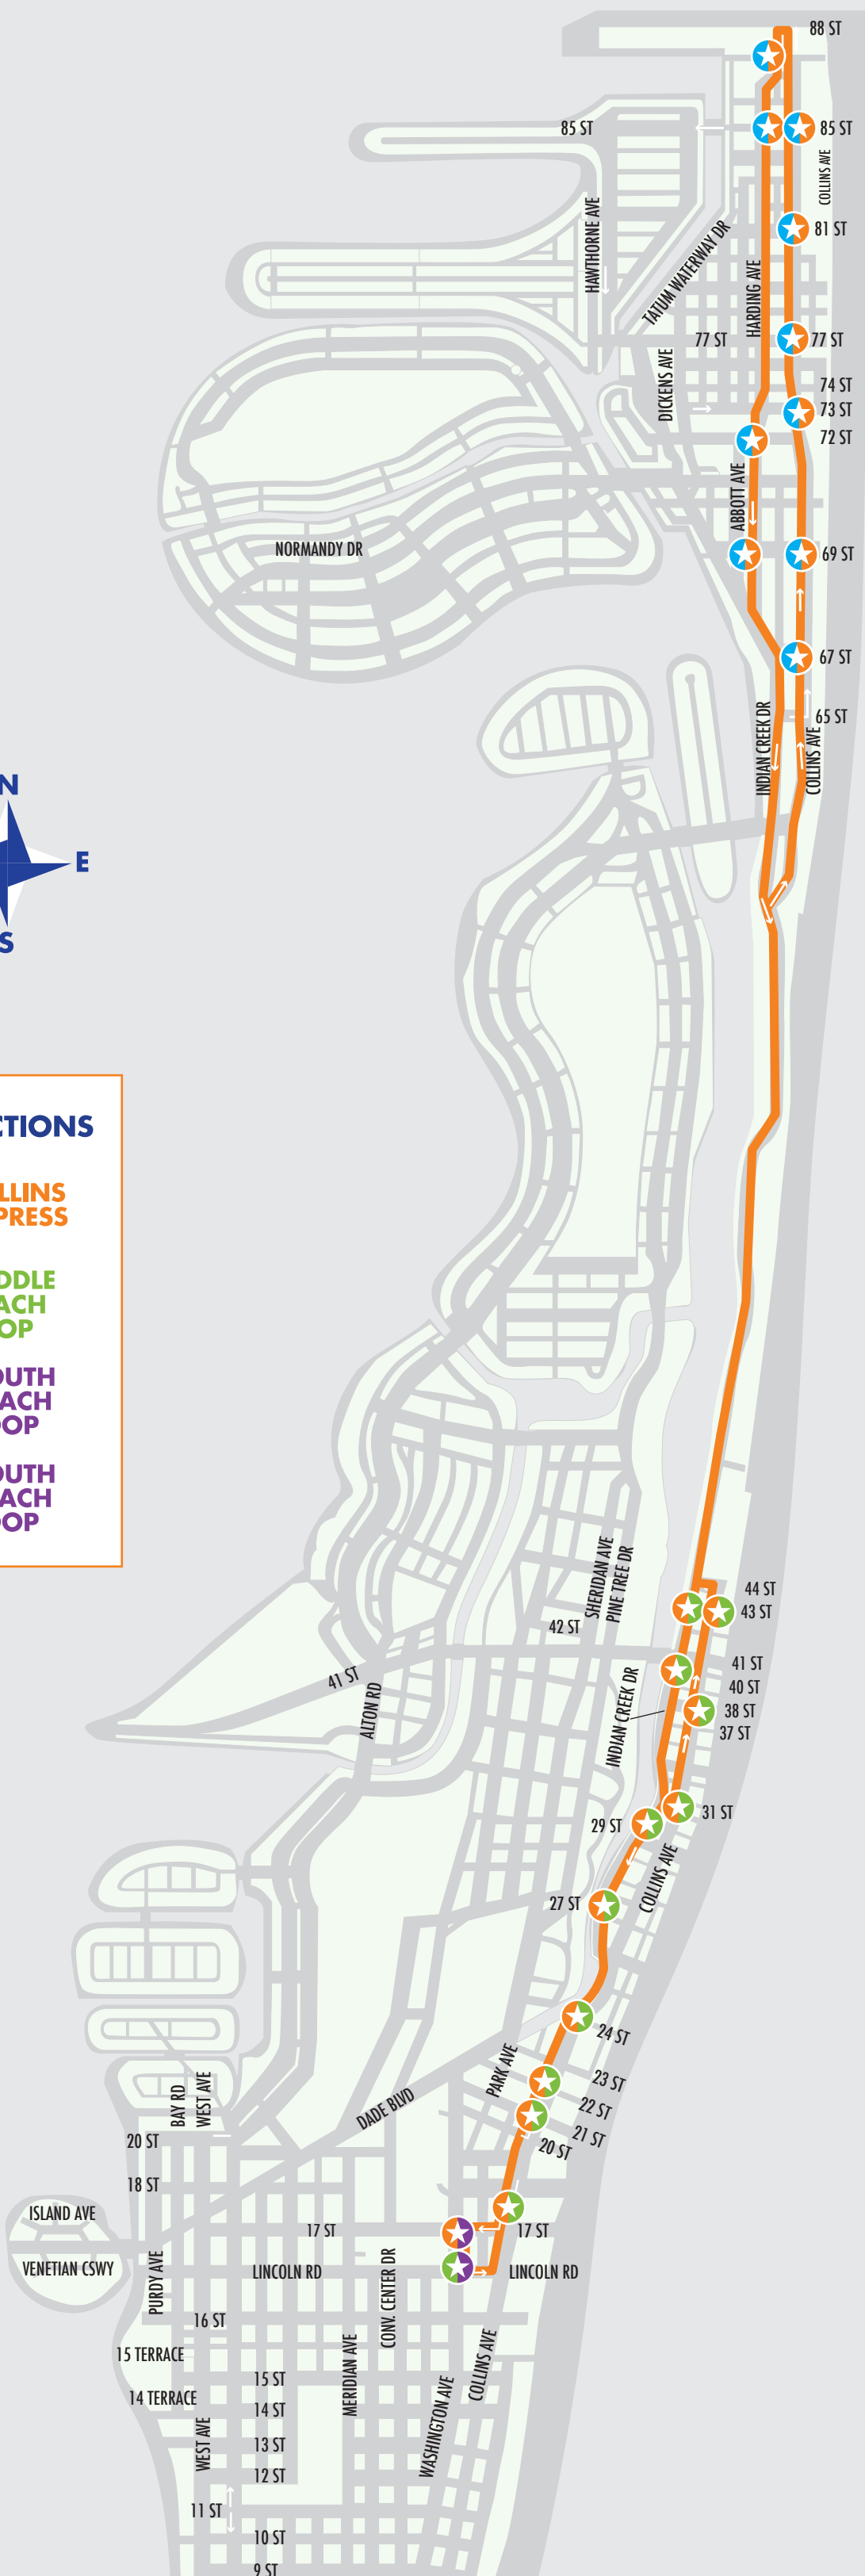

COLLINS EXPRESS

TROLLEY CONNECTIONS

- **NORTH BEACH LOOP** **COLLINS EXPRESS**
- **COLLINS EXPRESS** **MIDDLE BEACH LOOP**
- **MIDDLE BEACH LOOP** **SOUTH BEACH LOOP**
- **COLLINS EXPRESS** **SOUTH BEACH LOOP**