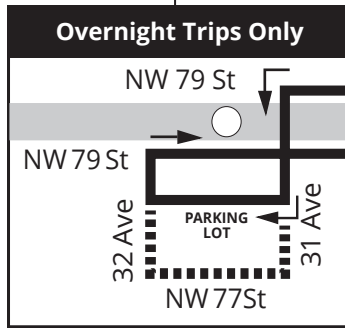

HIALEAH STATION TO MIAMI BEACH BEACH VIA 79TH ST

Weekday and weekend service from Hialeah Station to Miami Beach via 79 St. Route serves Northside Station, North Beach, Mid Beach, South Beach, Metrorail/Tri-Rail Transfer Station.