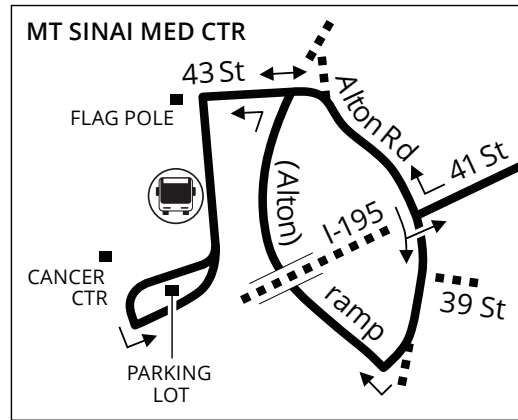

MT. SINAI – OMNI TERMINAL

Weekday and weekend service from Omni Terminal to Mt. Sinai Hospital via Miami Beach. Route serves South Beach, Mid Beach, Lincoln Rd.

MID BEACH

Weekday			Saturday			Sunday		
FROM	TO	EVERY	FROM	TO	EVERY	FROM	TO	EVERY
05:30	22:00	30 min	06:00	22:00	30 min	06:00	22:00	30 min

ROUTE 36A

Weekday			Saturday			Sunday		
FROM	TO	EVERY	FROM	TO	EVERY	FROM	TO	EVERY
04:00	06:00	60 min	05:00	07:00	60 min	05:00	08:00	60 min
06:00	22:00	30 min	07:00	22:00	30 min	08:00	20:00	40 min
22:00	24:00	60 min	22:00	24:00	60 min	20:00	24:00	60 min

OVERNIGHT TRIPS

Weekday		
FROM	TO	EVERY
00:00	04:00	60 min
Saturday		
FROM	TO	EVERY
00:00	05:00	60 min
Sunday		
FROM	TO	EVERY
00:00	05:00	60 min

MAP NOT TO SCALE

DOWNTOWN TO AVENTURA MALL

Weekday and weekend service from Downtown Miami to Aventura Mall Terminal via Miami Beach. Route serves Miami Beach, Haulover, Surfside, Sunny Isles.

- NORTH BEACH LOOP** **COLLINS EXPRESS**
- COLLINS EXPRESS** **MIDDLE BEACH LOOP**
- MIDDLE BEACH LOOP** **SOUTH BEACH LOOP**
- COLLINS EXPRESS** **SOUTH BEACH LOOP**

MIDDLE BEACH LOOP

TROLLEY CONNECTIONS