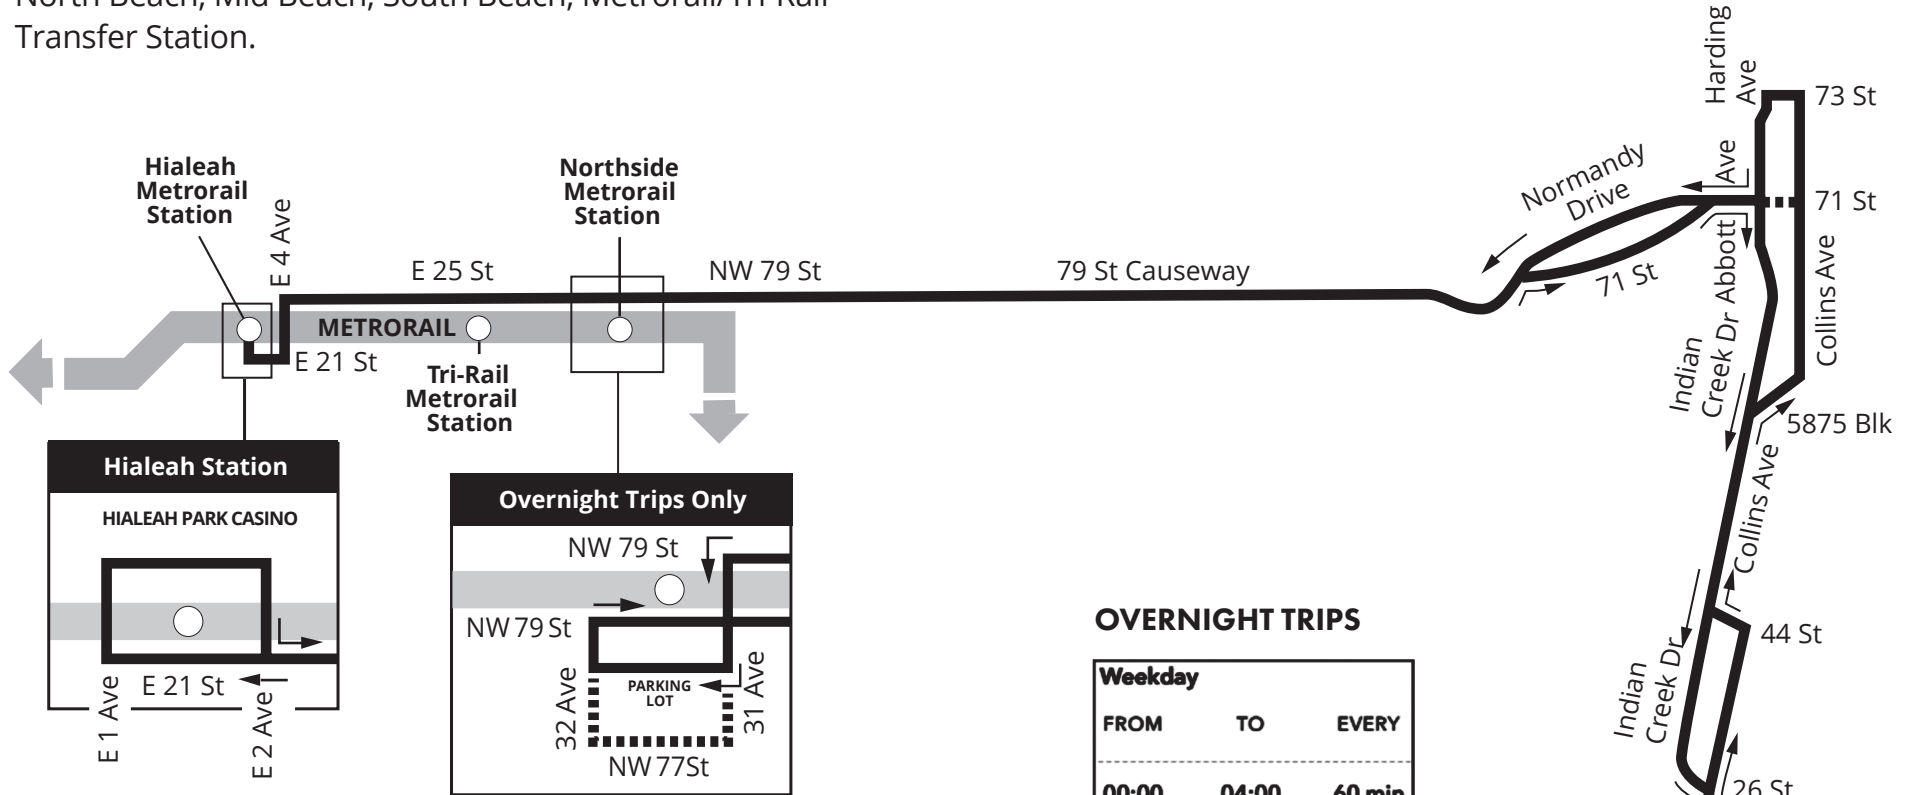

ROUTE 36A

Weekday			Saturday			Sunday		
FROM	TO	EVERY	FROM	TO	EVERY	FROM	TO	EVERY
04:00	06:00	60 min	05:00	07:00	60 min	05:00	08:00	60 min
06:00	22:00	30 min	07:00	22:00	30 min	08:00	20:00	40 min
22:00	24:00	60 min	22:00	24:00	60 min	20:00	24:00	60 min

MAP NOT TO SCALE

HIALEAH STATION TO MIAMI BEACH BEACH VIA 79TH ST

Weekday and weekend service from Hialeah Station to Miami Beach via 79 St. Route serves Northside Station, North Beach, Mid Beach, South Beach, Metrorail/Tri-Rail Transfer Station.

OVERNIGHT TRIPS

Weekday		
FROM	TO	EVERY
00:00	04:00	60 min
Saturday		
FROM	TO	EVERY
00:00	05:00	60 min
Sunday		
FROM	TO	EVERY
00:00	05:00	60 min

MAP NOT TO SCALE

DOWNTOWN TO AVENTURA MALL

Weekday and weekend service from Downtown Miami to Aventura Mall Terminal via Miami Beach. Route serves Miami Beach, Haulover, Surfside, Sunny Isles.

LIMITED STOPS
entire route

Weekday		
FROM	TO	EVERY
05:15	20:45	30 min
Saturday		
FROM	TO	EVERY
05:15	20:45	30 min
Sunday		
FROM	TO	EVERY
05:15	20:45	30 min

MAP NOT TO SCALE

COLLINS EXPRESS

TROLLEY CONNECTIONS