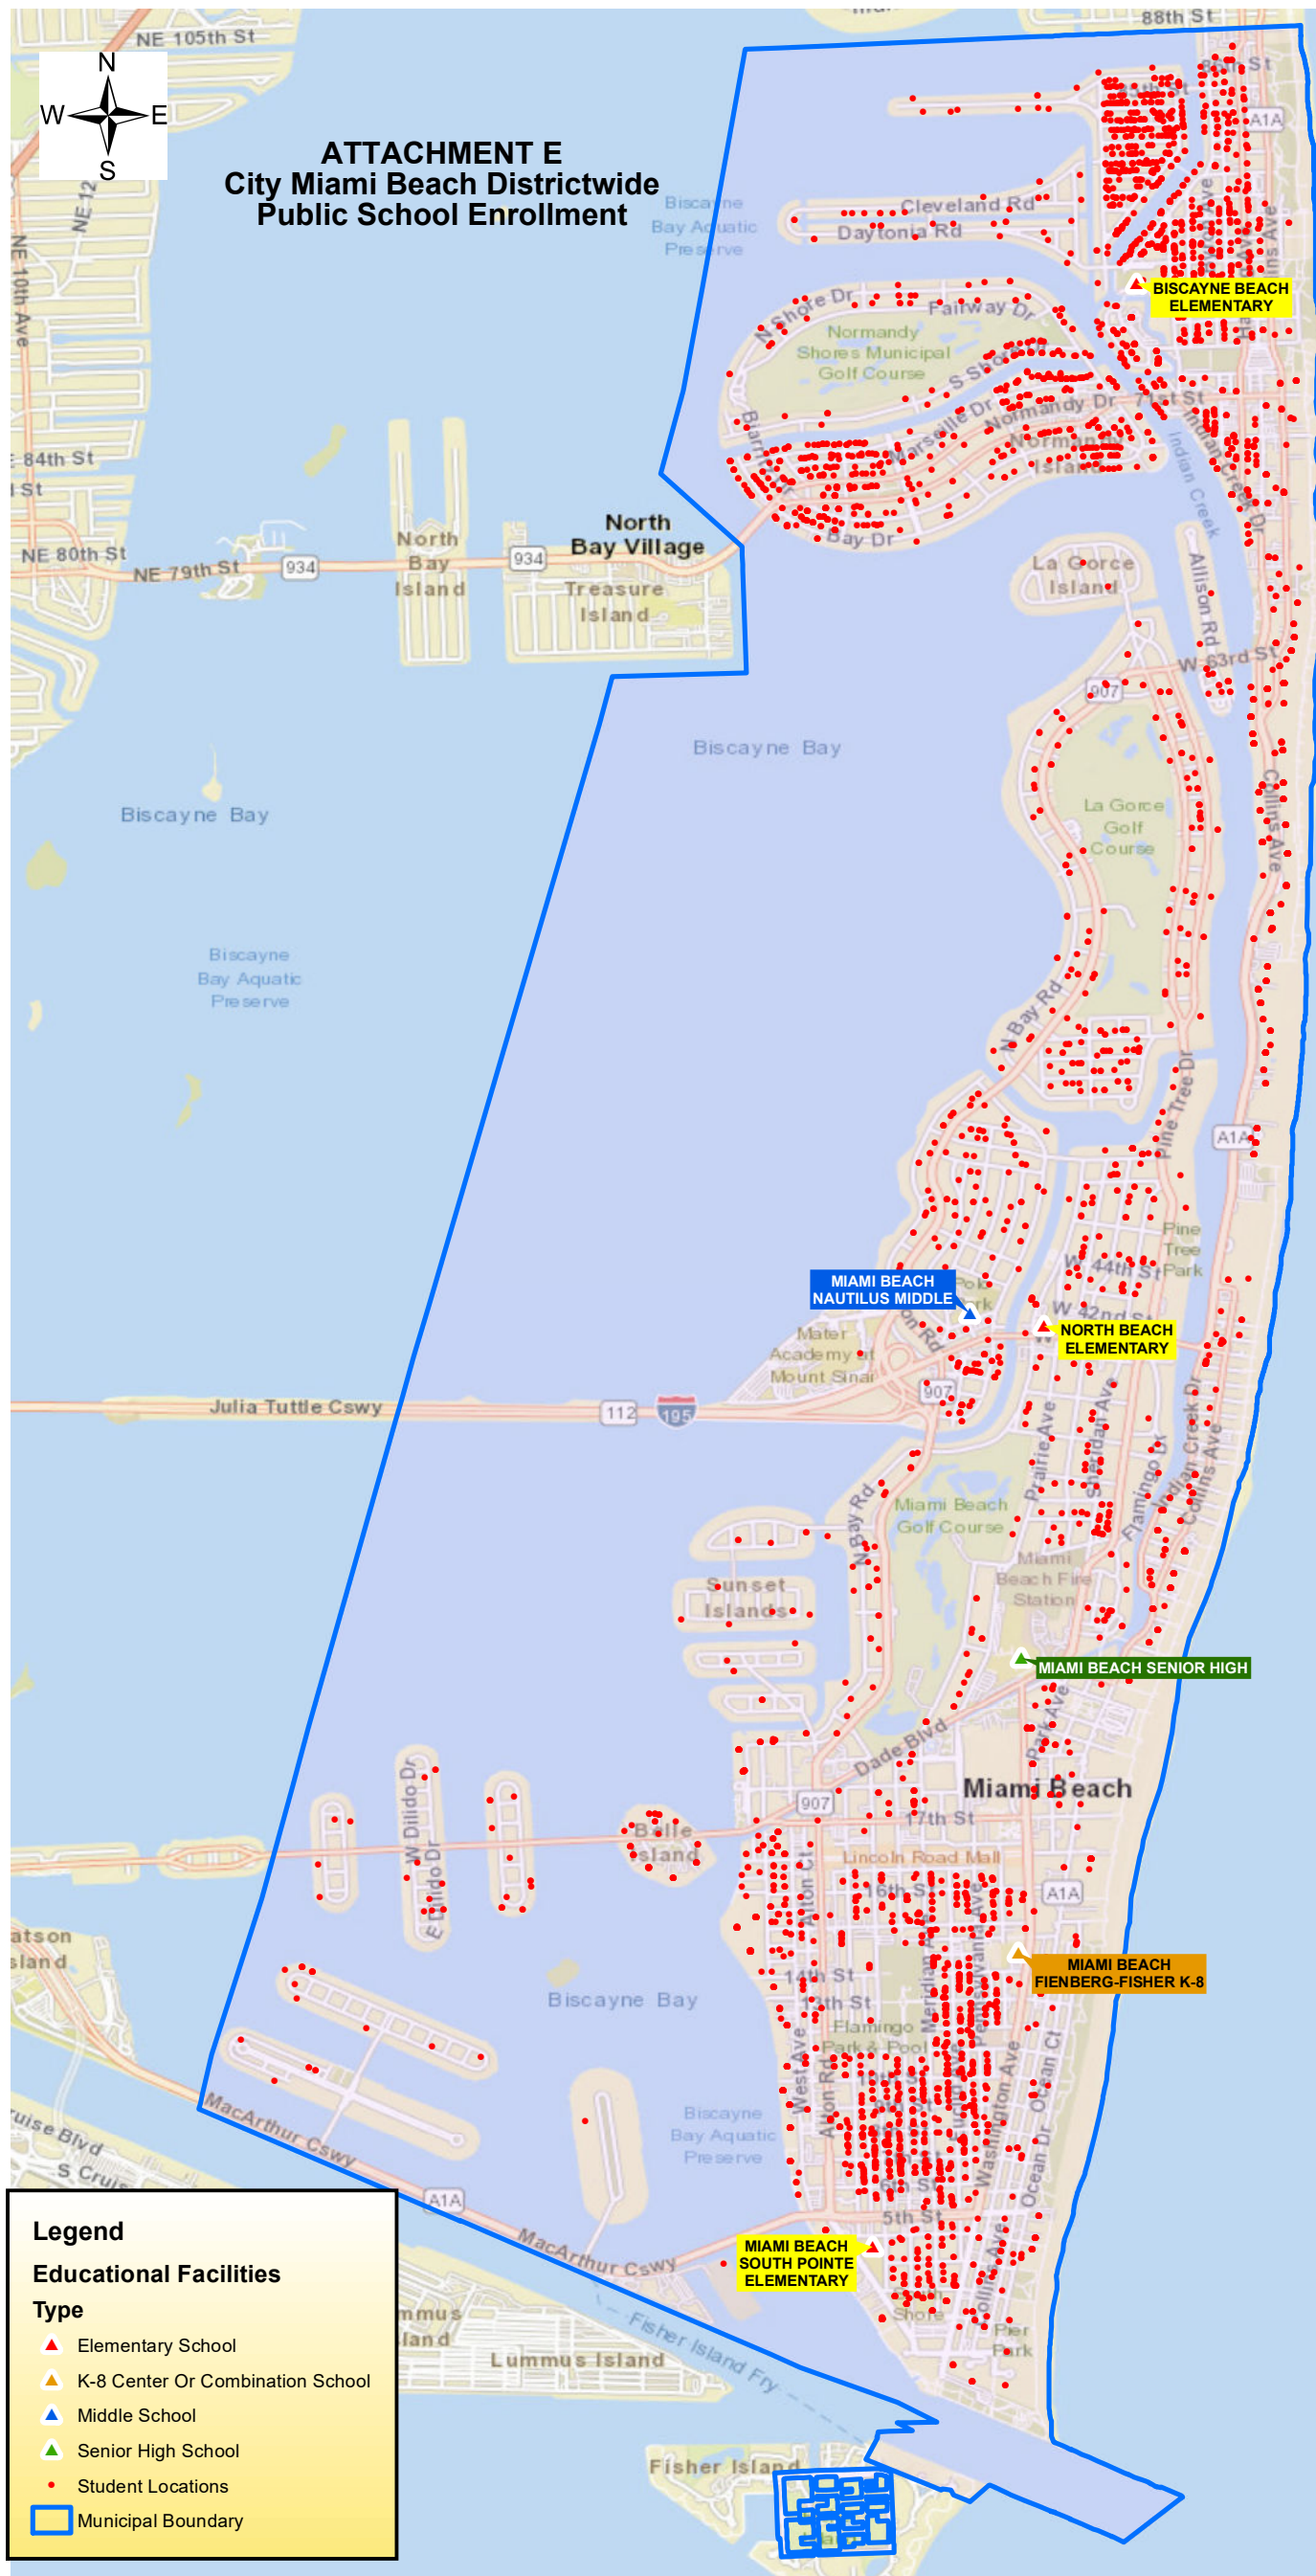

ATTACHMENT E City Miami Beach Districtwide Public School Enrollment

School Code	School Name (Enrolled)	Count of Students
7201	Miami Beach Senior High	1,519
3741	North Beach Elementary	841
0761	Miami Beach Fienberg/Fisher K8	798
6541	Miami Beach Nautilus Middle	732
0321	Biscayne Beach Elementary	502
5091	Miami Beach South Pointe Elem	447
5047	Mater Academy Miami Beach	333
5481	Treasure Island Elementary	181
7059	Miami Arts Charter	142
7581	Ipreparatory Academy	54
8017	Alternative Outreach Program	43
4000	Miami Children'S Museum	42
7161	Maritime & Science Tech Acad	34
3191	Ada Merritt K-8 Center	31
5556	Mater Biscayne No. Miami High	31
7081	Design & Architecture Senior	29
0241	Ruth K Broad/Bay Harbor K-8	27
2022	Mater Academy Miami	24
5412	Mater Brickell Academy Middle	21
5555	Mater Biscayne No. Miami Middl	19
7901	New World School Of The Arts	19
7041	School For Advanced Studies Wc	16
7055	Young Women'S Preparatory Acad	15
7062	C.G.Bethel High School	13
6071	George Washington Carver	13
7031	Mast @ Fiu Biscayne Bay Campus	12
9732	Bruce Ball Educational Center	7
7071	Coral Gables Senior High	6
7067	Green Springs High School	6
7004	Miami-Dade Virtual High School	6
7007	Intl. Studies Charter Senior	6
5401	Sunset Elementary	5
7160	Mater Academy Charter High	5
5422	Mater Brickell Academy High	5
5045	Mater Grove Academy	5
1000	True North Classical Academy	5
8101	Jan Mann Educational Center	5
7571	Intl Studies Prep Academy	4
7016	Sports Leadership Arts Mgmt Ch	4
9013	Pre K - Intervention	4
6040	Doctors Charter/Miami Shores	4
7033	Law Enforcement Officers Hs	4
6045	Intl. Studies Charter Middle	4
8019	Dr. Marvin Dunn Acad Comm Educ	4
7020	Doral Academy High School	4
5028	Bridgeprep Acad Of Miami Dade	3
7291	Jose Marti Mast 6-12 Academy	3
1017	Mater Academy Of Intl Studies	3
2013	Bridgeprep Acad Greater Miami	3
7459	Iprep Academy North	3
7048	Alonzo & Tracy Mourning Sh	3
8014	Alternative Outreach-Ext. Yr	3
7101	Coral Reef Senior High	3
0121	Auburndale Elementary	3
0100	Mater Academy	3
8151	Robert Renick Education Ctr	3
7751	Barbara Goleman Senior High	2
7090	Imater Prep Academy High	2
4421	Pinecrest Elementary	2
6052	Miami Arts Studio 6-12 @Zelda	2
7391	Miami Lakes Educational Center	2
6841	Shenandoah Middle	2
2531	Thena C. Crowder Early Chldhd	2
3610	Keys Gate Charter School	2
3002	Downtown Doral Charter Elem	2
7005	Itech @ Thomas Edison Educ Ctr	2
5005	David Lawrence Jr K-8 Center	2
5008	Somerset Gables Academy	2
6014	Imater Academy Middle School	2
7029	Terra Environmental Research	2
6016	Collegiate Preparatory Academy	2
0721	George Washington Carver Elem	2
6030	Doral Academy Charter Middle	2
6015	Sports Leadership And Mgmt Cms	1
1441	Paul Laurence Dunbar K-8 Ctr	1
8012	Pace Center For Girls	1
8141	Juvenile Justice Center	1
7001	Miami-Dade Online Academy 7001	1
0091	Bob Graham Education Ctr	1
7741	Southwest Miami Senior High	1
5025	Lincoln-Marti Cs Little Havana	1
6028	Renaissance Middle Charter	1
5416	Mater Academy Kiwanis	1
3100	Mater Academy East Charter	1
6093	Academy For Innovative Educ	1
6053	Somerset Acad Middle (S-Miami)	1
6128	Somerset Academy Bay Middle	1
7601	William H. Turner Technical	1
5062	Somerset Academy Bay	1
7781	Felix Varela Senior High	1
2081	Fulford Elementary	1
3281	Miami Lakes K-8 Center	1
7042	Somerset Academy Charter High	1
7131	Hialeah-Miami Lakes Senior	1
7044	Downtown Doral Charter Upper	1
3030	Doral Academy	1
5441	Sylvania Heights Elementary	1
7261	Schl For Advanced Studies West	1
2441	Virginia A Boone/Highland Oaks	1
5131	N. Dade Ctr For Modern Lang	1
8121	Cope Center North	1
7461	Miami Senior High	1
0231	Aventura Waterways K-8 Center	1
3141	Meadowlane Elementary	1
2661	Kensington Park Elementary	1
7675	Doral Park High School	1
4070	Early Beginnings Academy	1
7006	Graduation Alliance	1
6741	Ponce De Leon Middle	1
0092	Norman S. Edelcup/Sunny Isles	1
5141	Hubert O. Sibley K-8 Academy	1
9731	Early Childhood, Ese And Title	1
6961	West Miami Middle	1
6024	Sports Leadership And Mgmt Nc	1
1361	Frederick Douglass Elementary	1
5241	South Miami K-8 Center	1
7108	Sports Leadership Arts Mgmt Nc	1
7056	Young Mens Preparatory Academy	1
7014	Mater Performing Arts Academy	1
5004	Pinecrest North Preparatory	1
7015	Stellar Leadership Academy	1
3431	Phyllis Ruth Miller Elementary	1
7009	Doral Performing Arts Academy	1
Grand Total		6,148