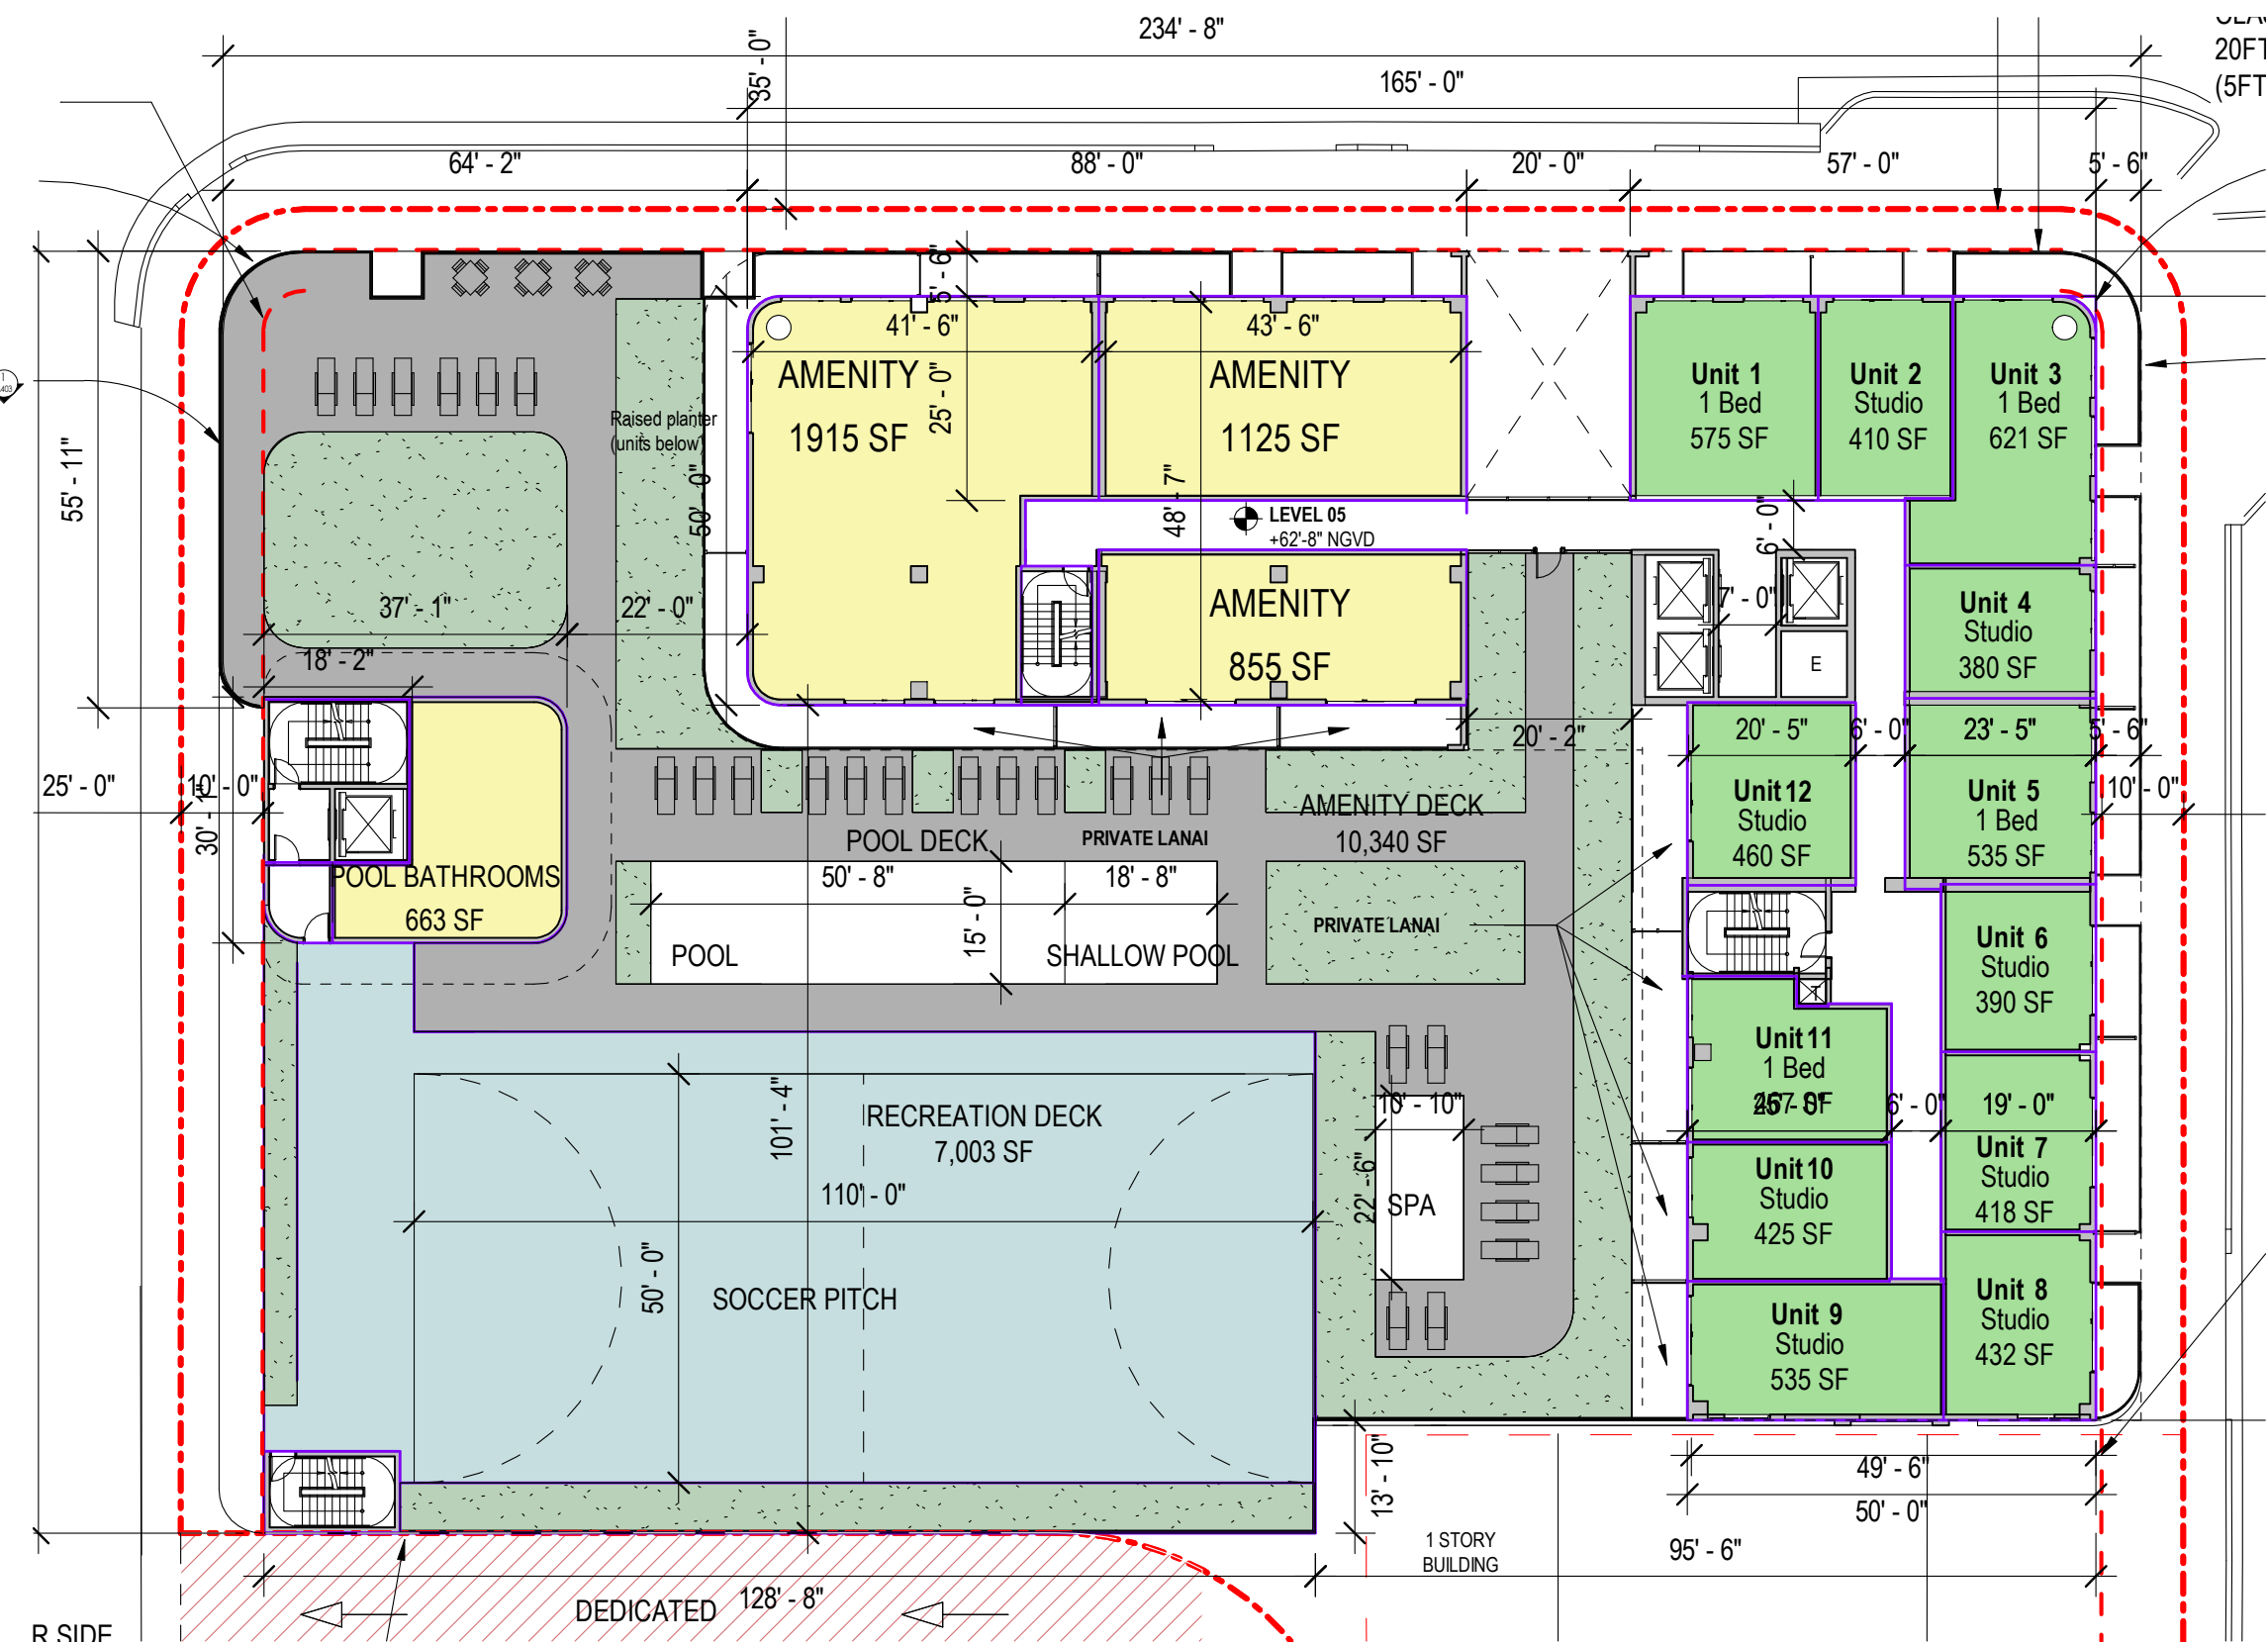

71 ABBOTT AVENUE

MIAMI BEACH, FL 33141

PROPOSED

ROOF LEVEL

PREVIOUSLY APPROVED

71 ABBOTT AVENUE

MIAMI BEACH, FL 33141

PROPOSED

5TH LEVEL - POOL DECK

PREVIOUSLY APPROVED

71 ABBOTT AVENUE

MIAMI BEACH, FL 33141

PROPOSED

PREVIOUSLY APPROVED

BUILDING MASS STUDY

71 ABBOTT AVENUE