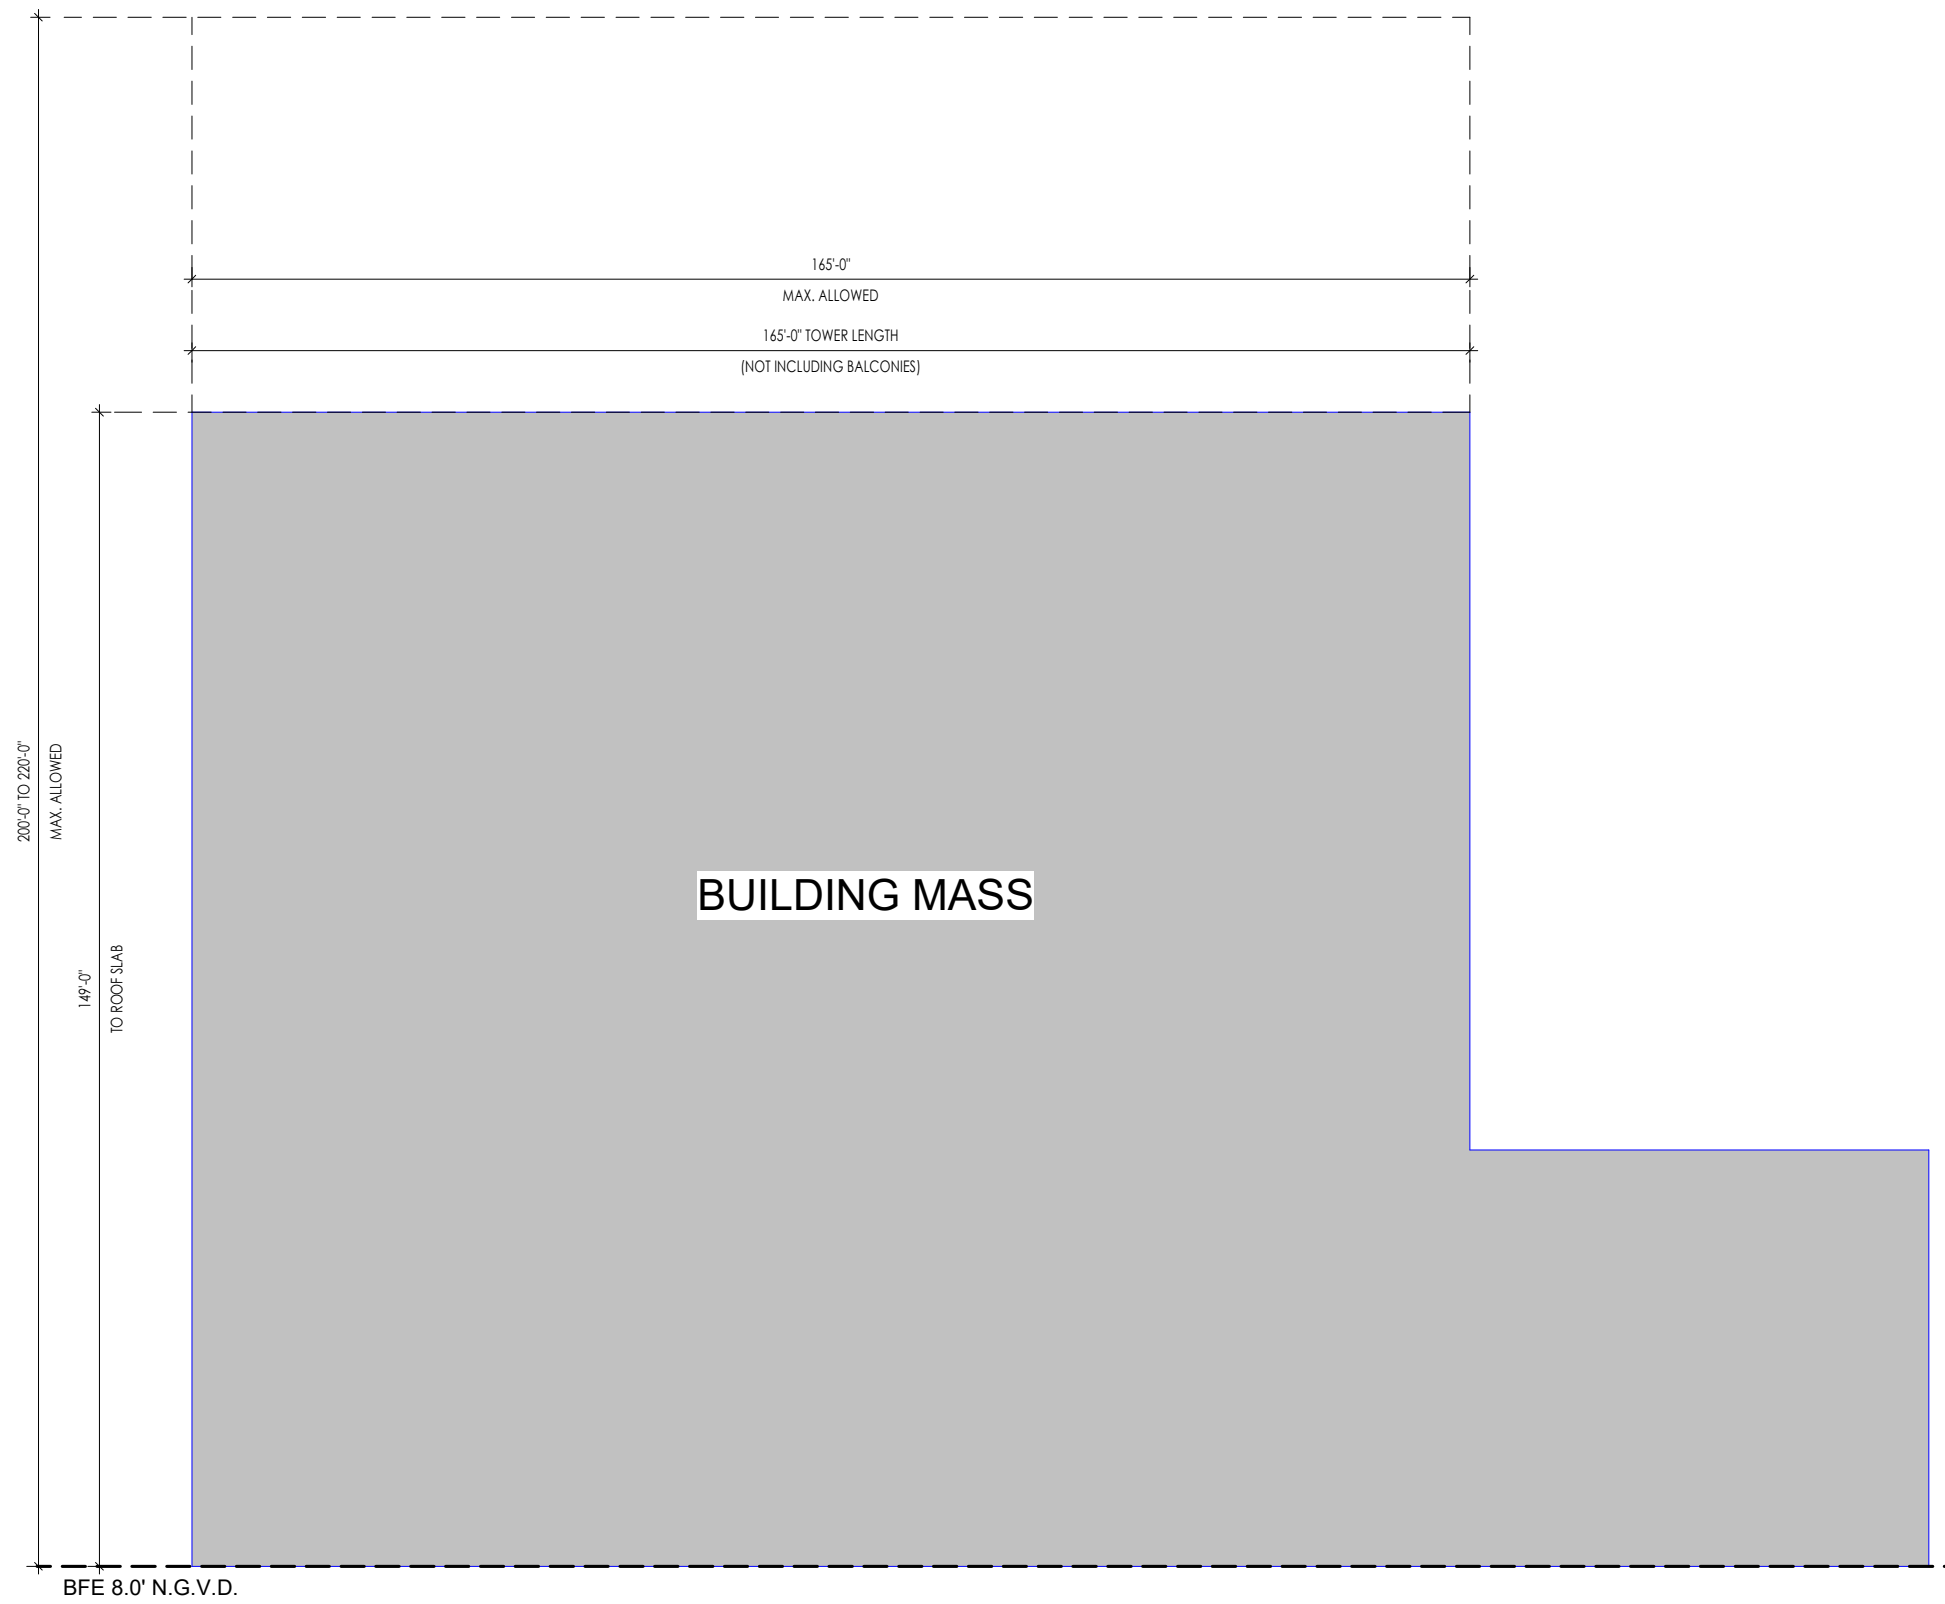

PROPOSED

PREVIOUSLY APPROVED

BUILDING MASS STUDY

71 ABBOTT AVENUE

MIAMI BEACH, FL 33141