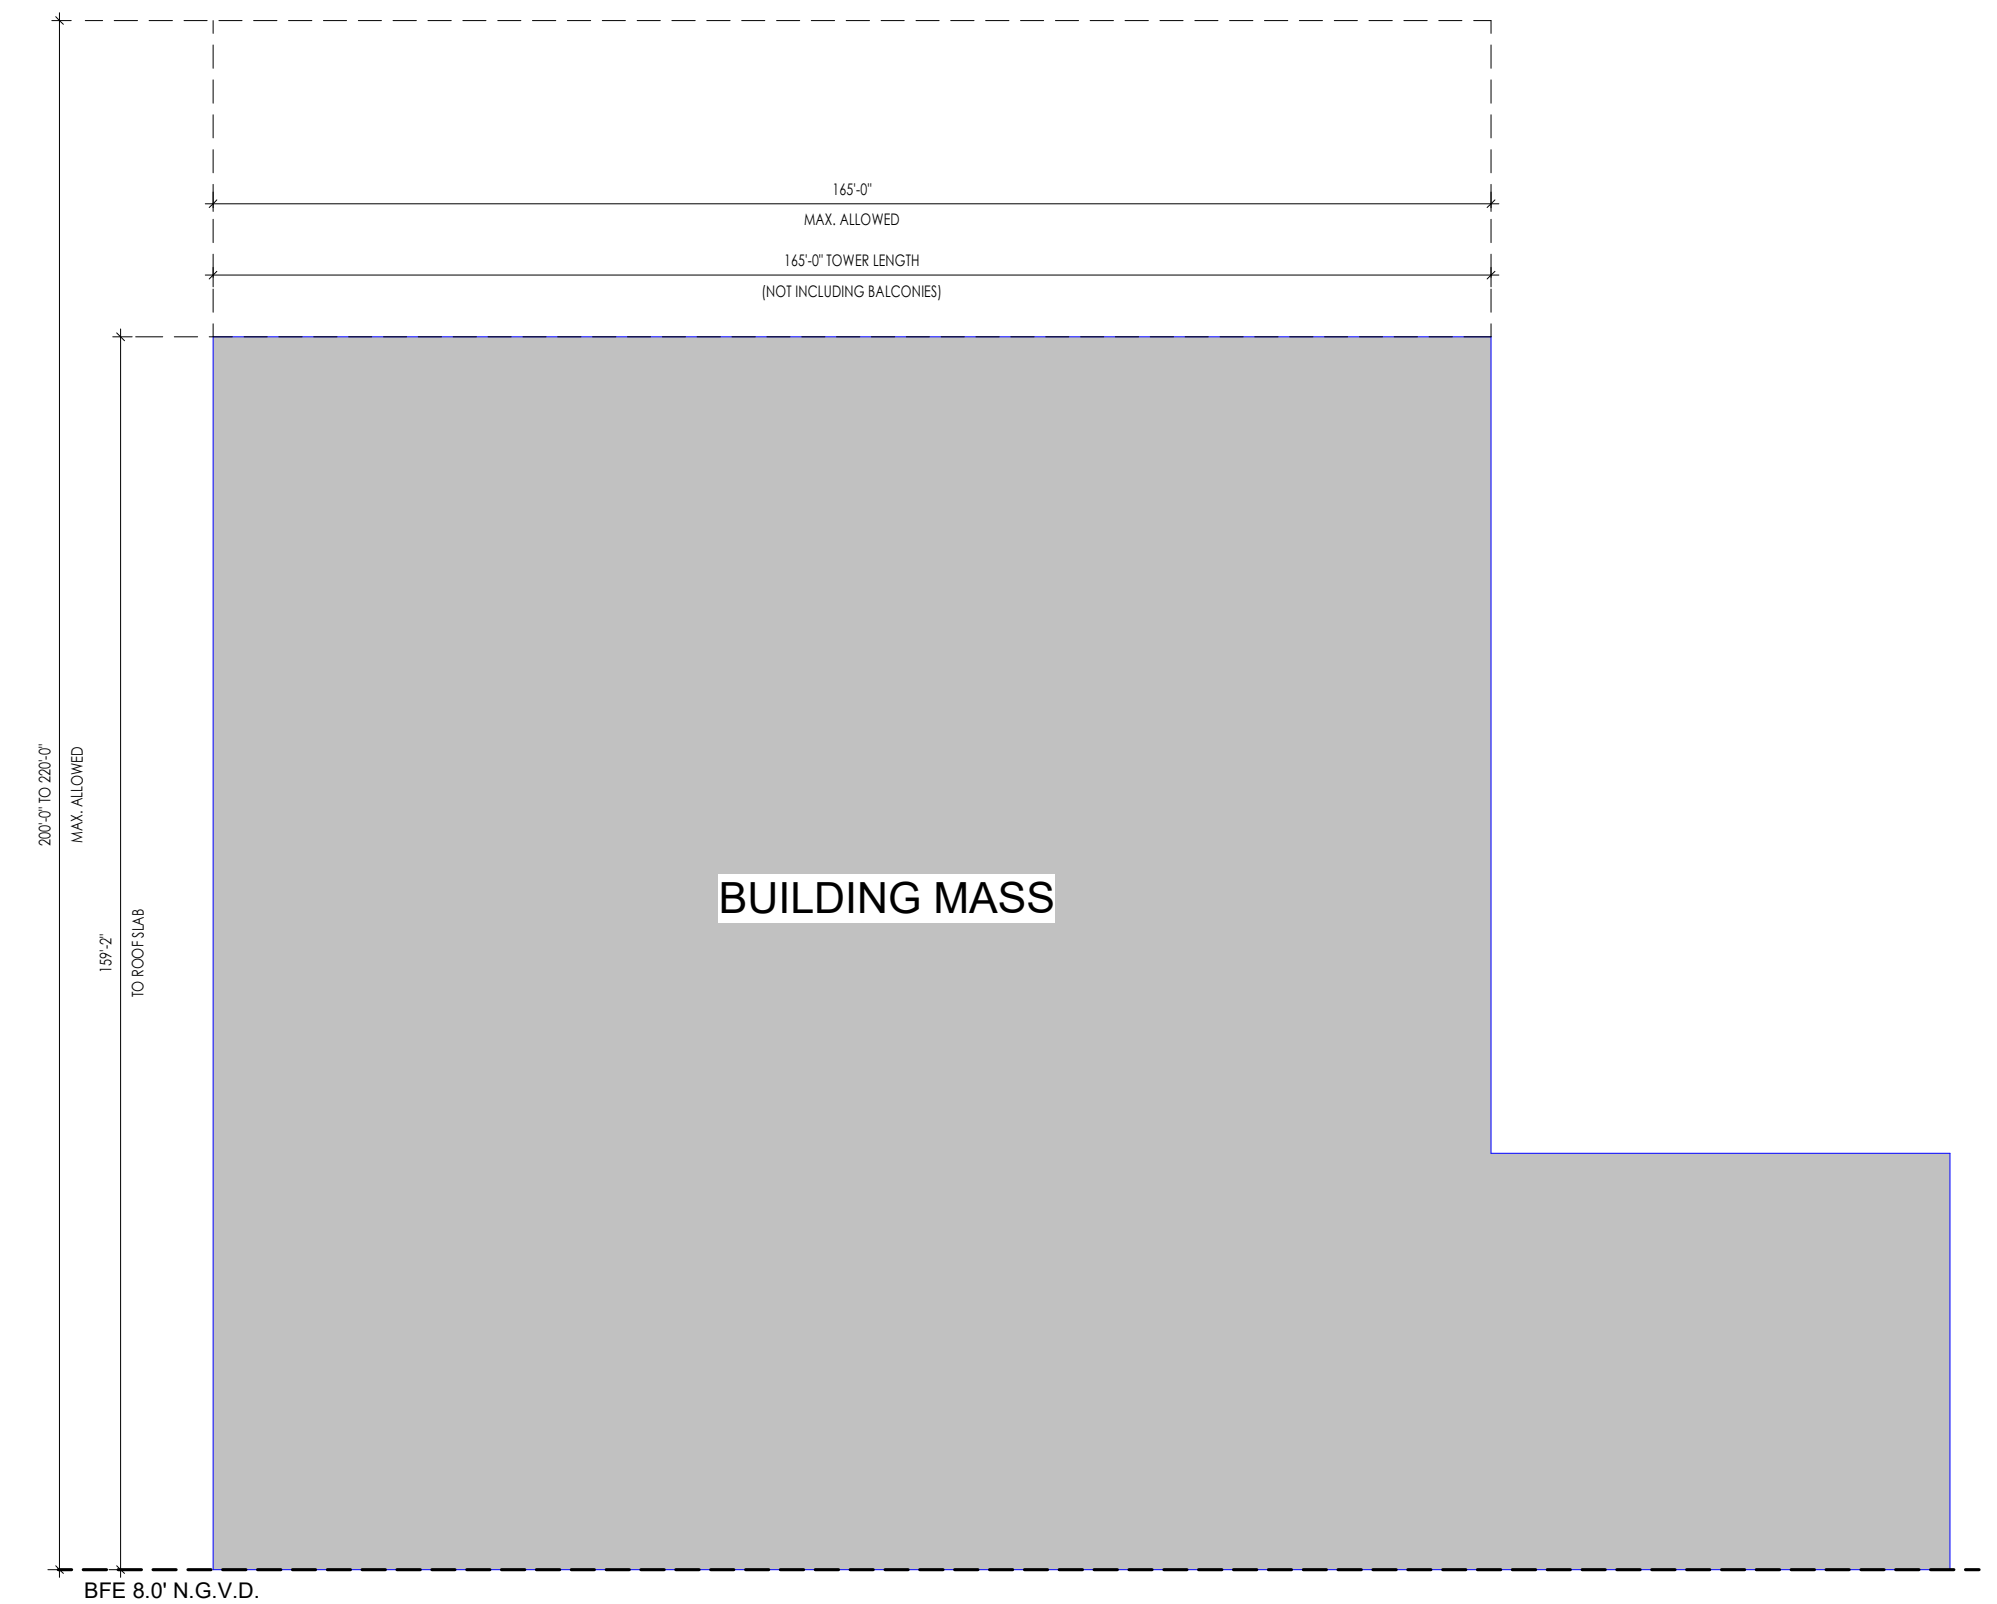

5TH LEVEL - POOL DECK

PREVIOUSLY APPROVED

71 ABBOTT AVENUE

MIAMI BEACH, FL 33141

PROPOSED

PREVIOUSLY APPROVED

BUILDING MASS STUDY

71 ABBOTT AVENUE