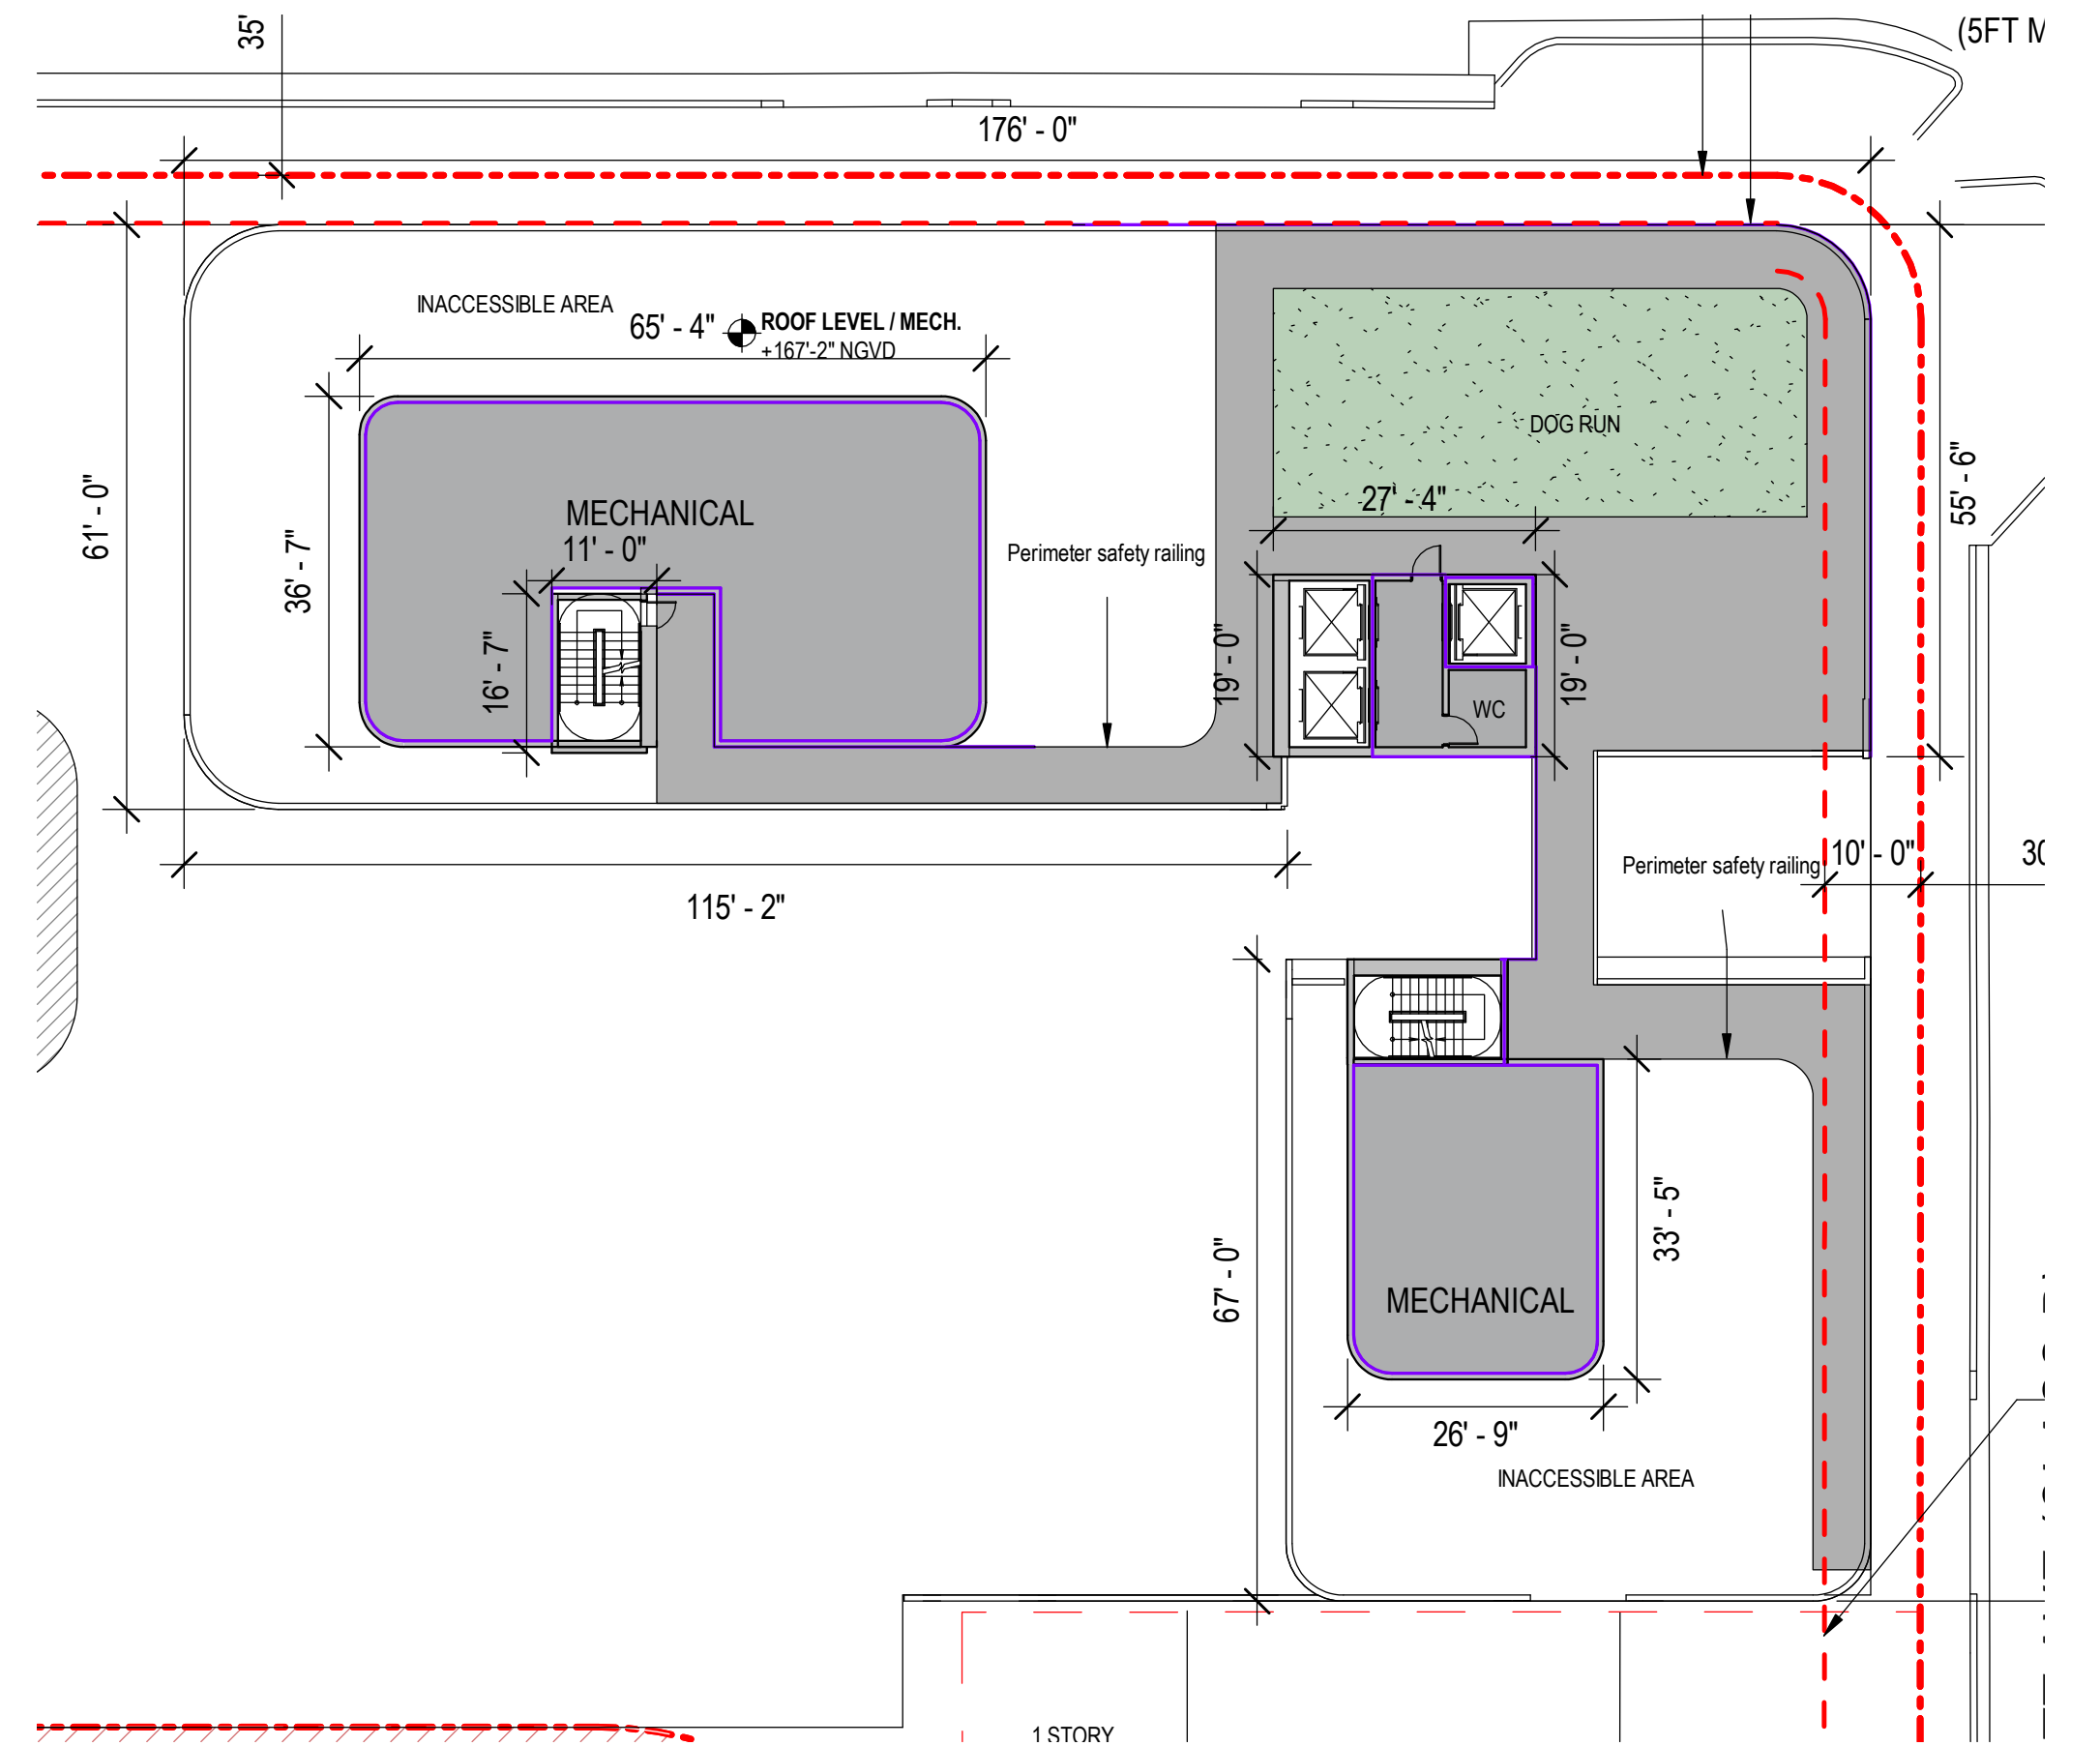

PROPOSED

PREVIOUSLY APPROVED

WEST ELEVATION

71 ABBOTT AVENUE

MIAMI BEACH, FL 33141

PROPOSED

PREVIOUSLY APPROVED

SOUTH ELEVATION

71 ABBOTT AVENUE

MIAMI BEACH, FL 33141

PROPOSED

ROOF LEVEL

PREVIOUSLY APPROVED

71 ABBOTT AVENUE

MIAMI BEACH, FL 33141

PROPOSED

5TH LEVEL - POOL DECK

PREVIOUSLY APPROVED

71 ABBOTT AVENUE

MIAMI BEACH, FL 33141

PROPOSED

PREVIOUSLY APPROVED

BUILDING MASS STUDY

71 ABBOTT AVENUE