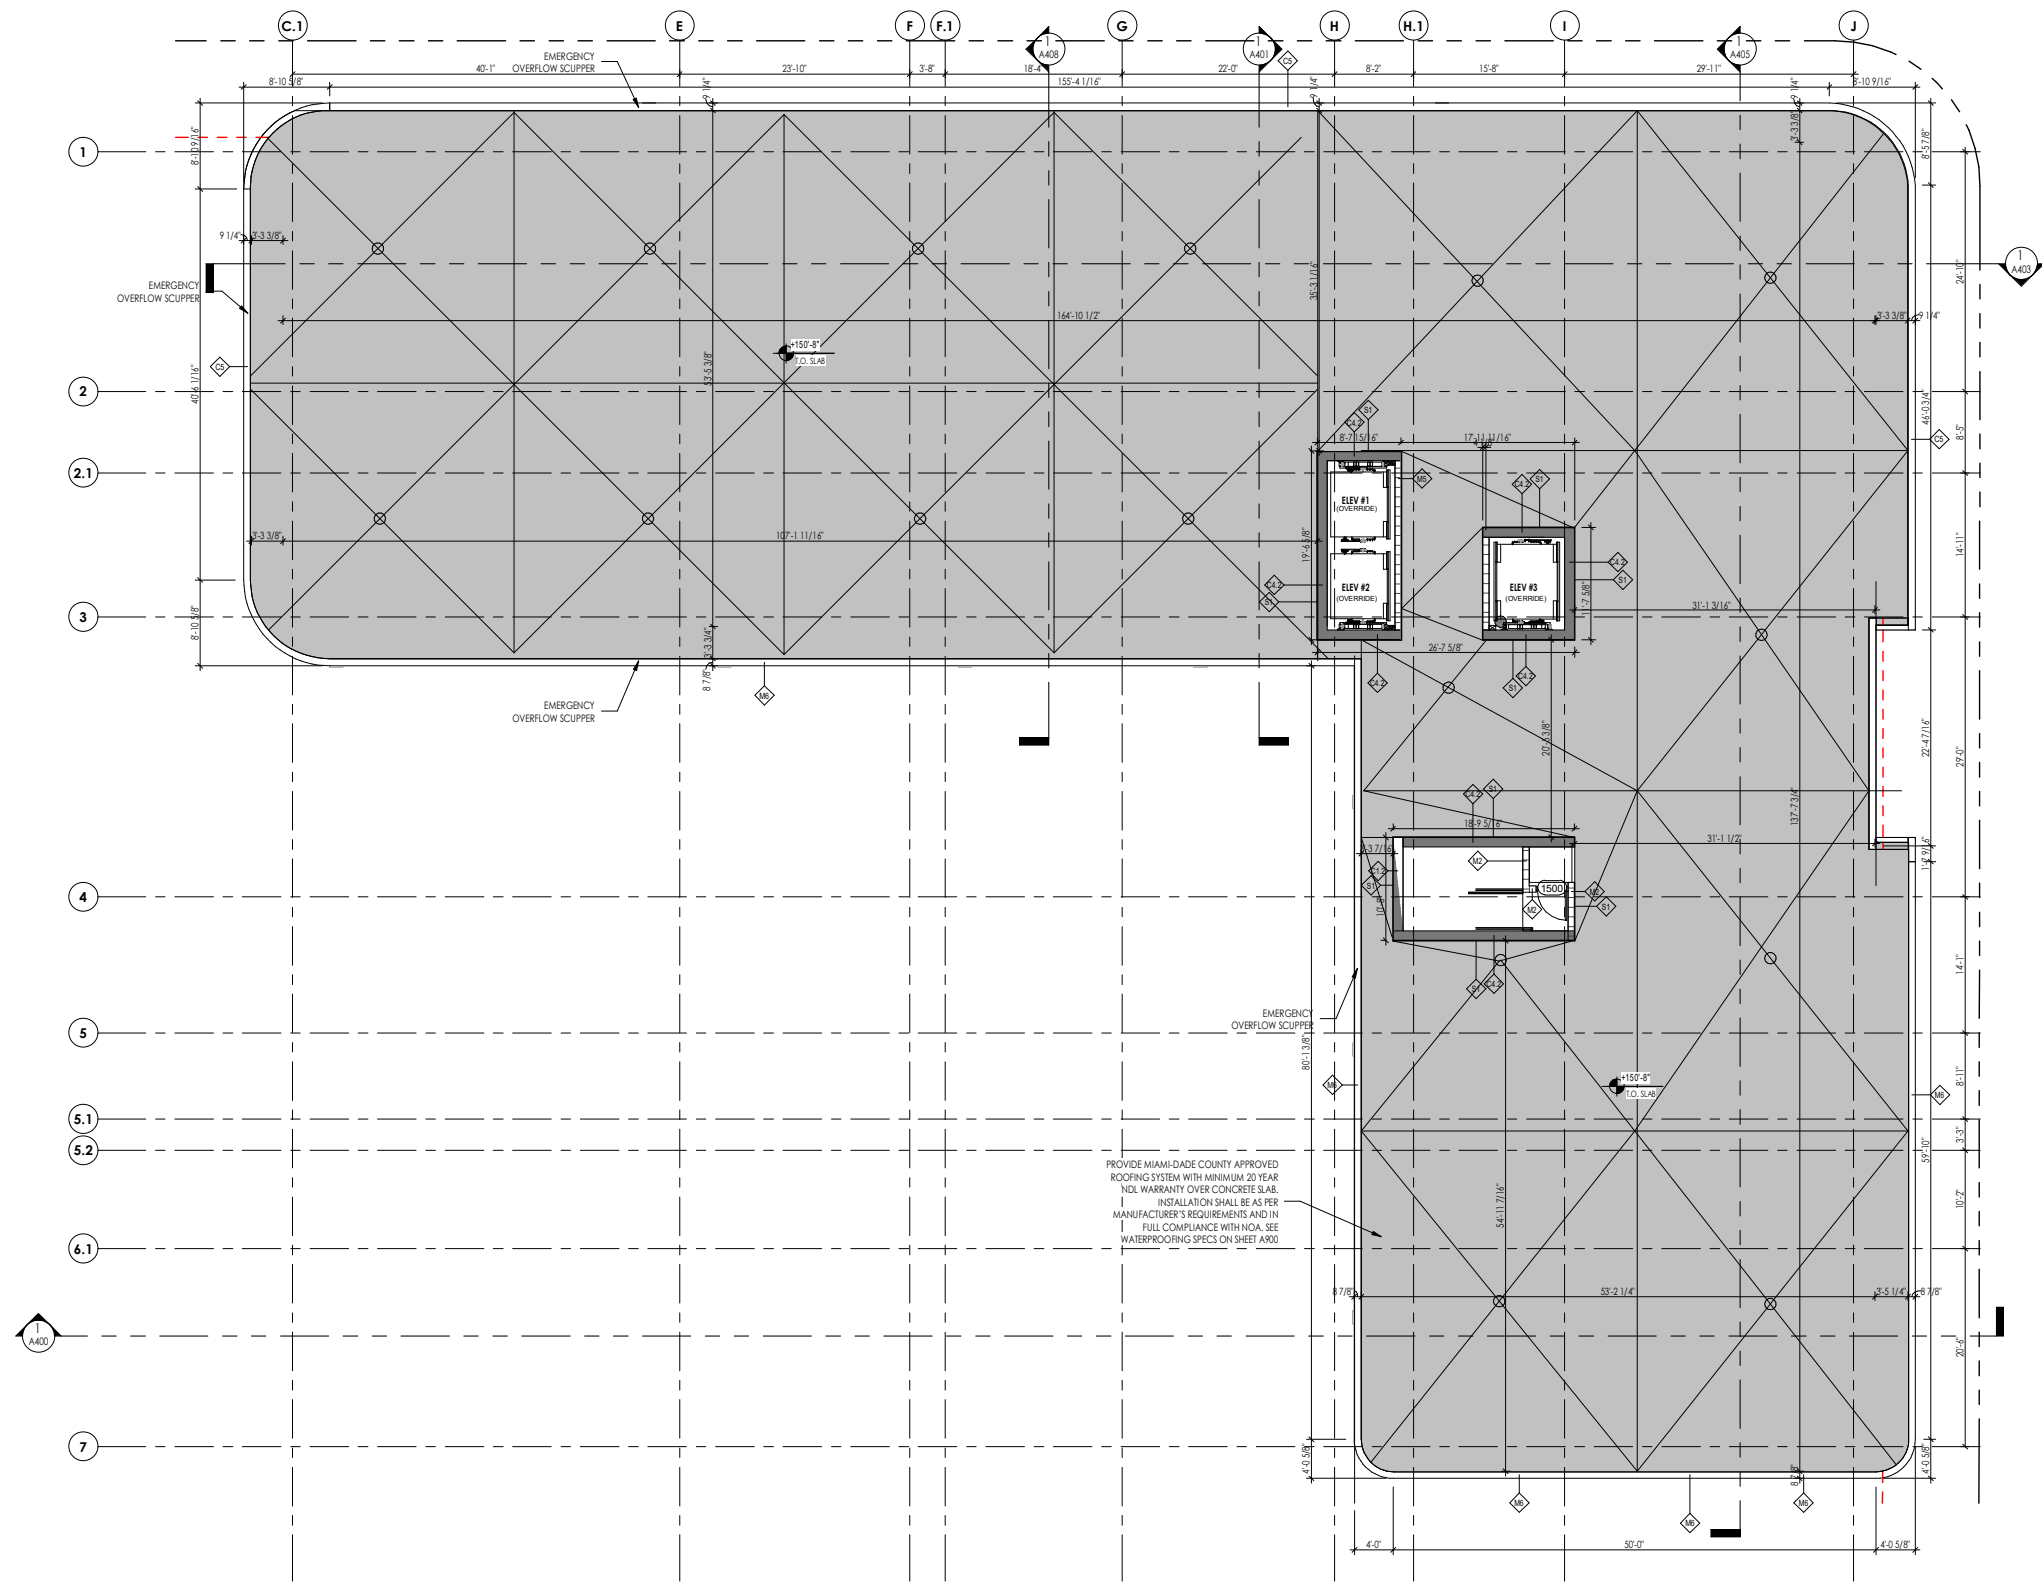

PROPOSED

PREVIOUSLY APPROVED

WEST ELEVATION

71 ABBOTT AVENUE

MIAMI BEACH, FL 33141

PROPOSED

PREVIOUSLY APPROVED

SOUTH ELEVATION

71 ABBOTT AVENUE

MIAMI BEACH, FL 33141

PROPOSED

ROOF LEVEL

PREVIOUSLY APPROVED

71 ABBOTT AVENUE

MIAMI BEACH, FL 33141

PROPOSED