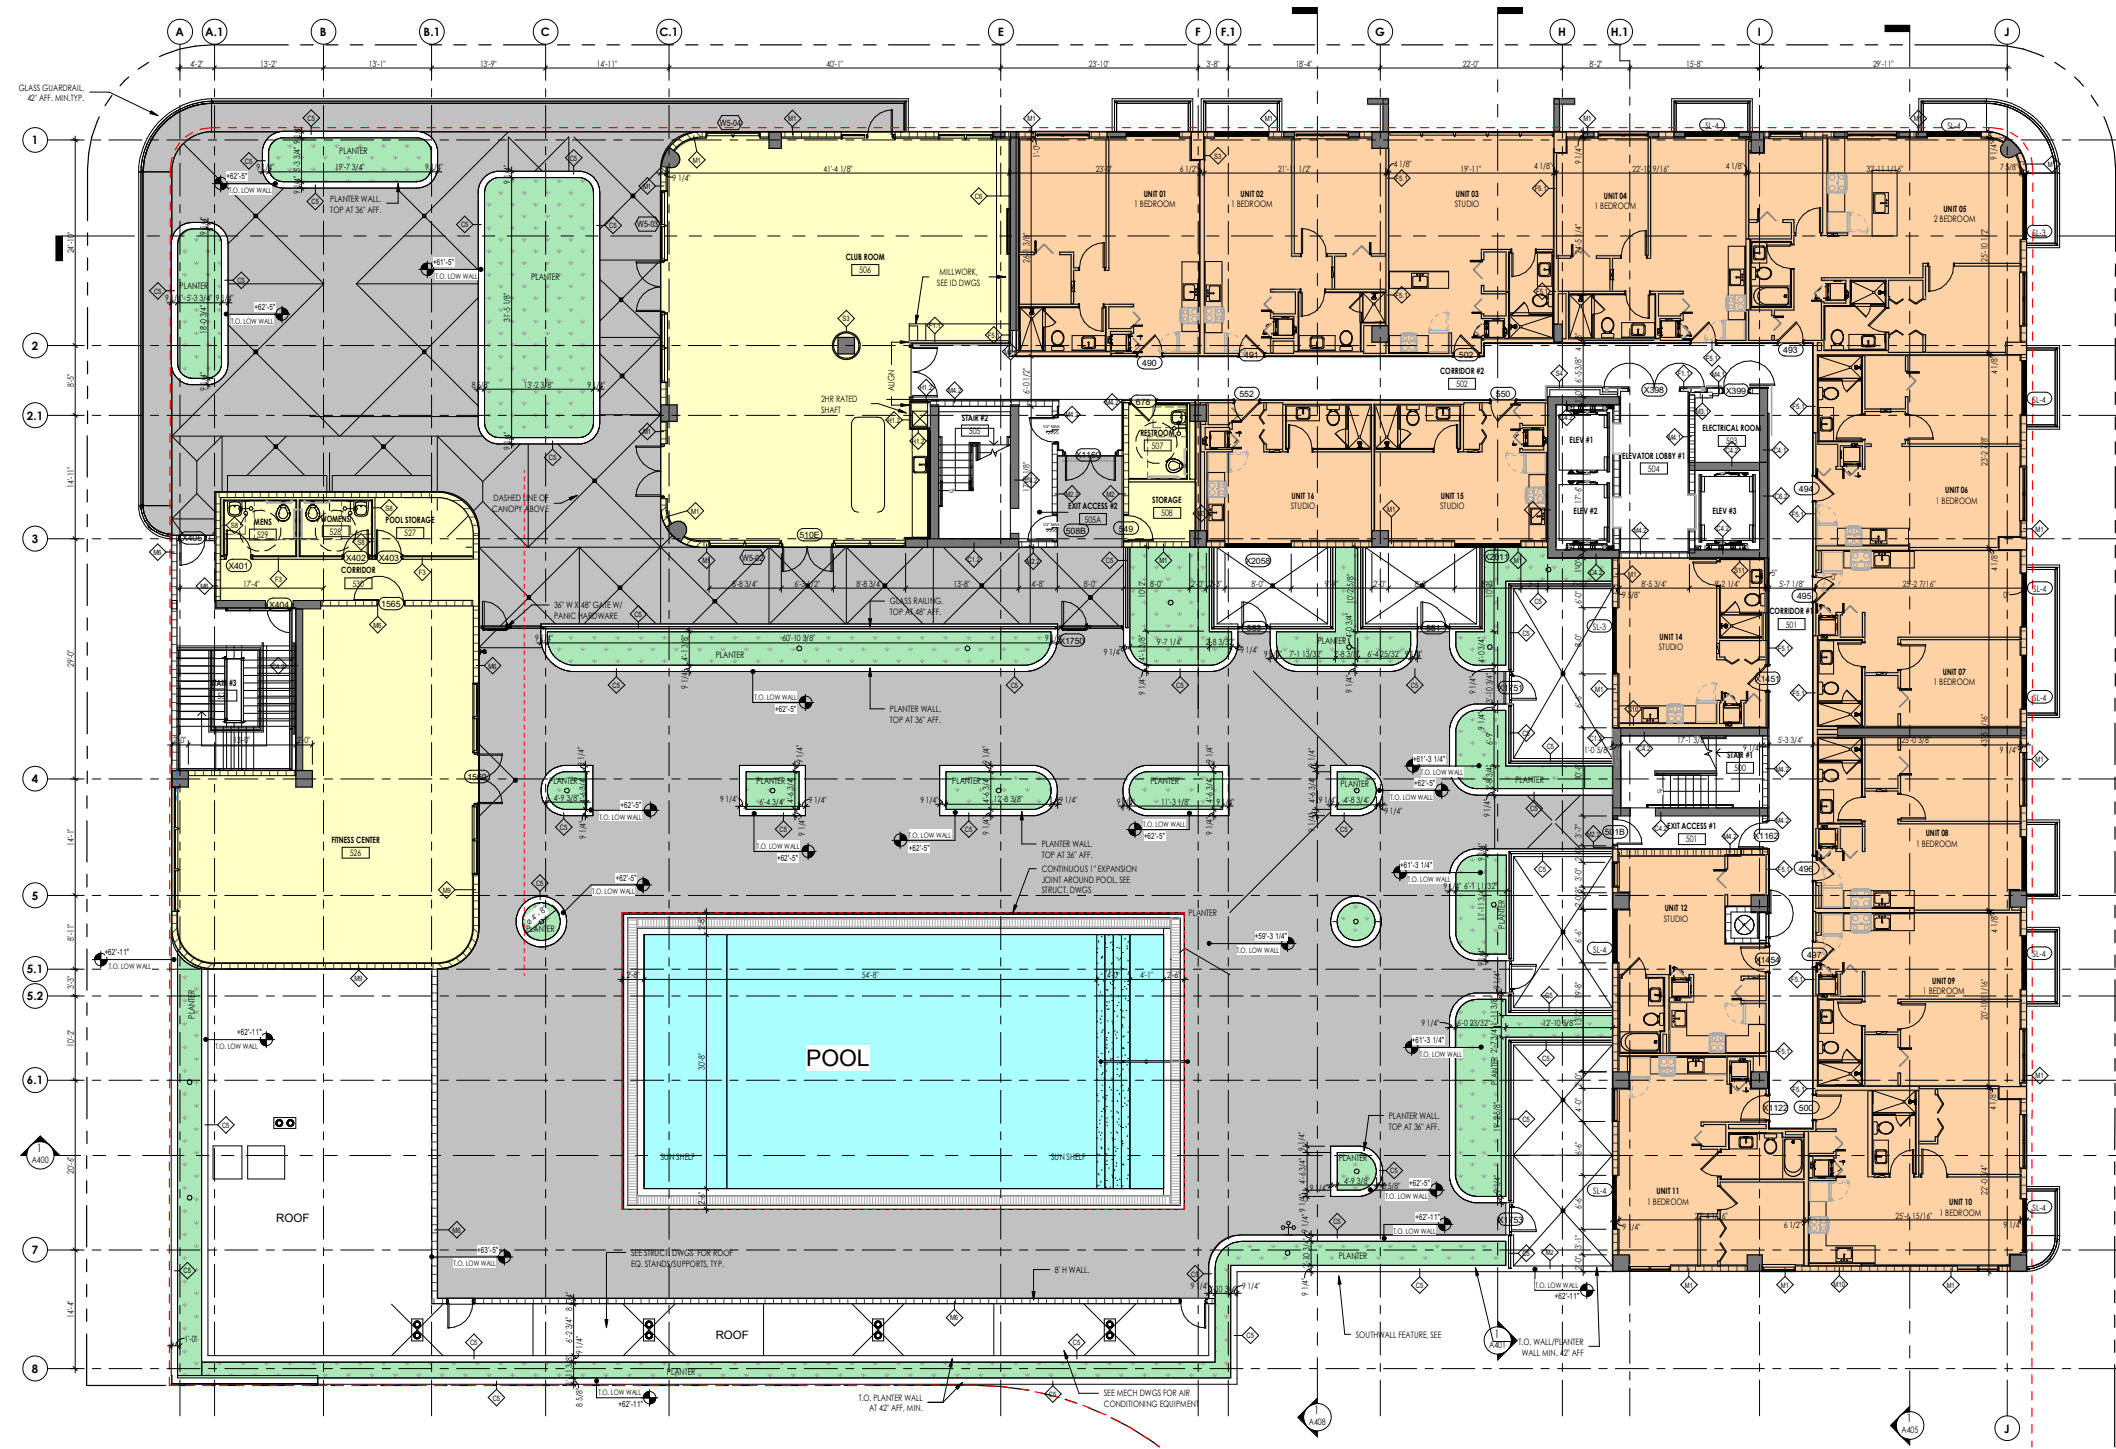

71 ABBOTT AVENUE

MIAMI BEACH, FL 33141

PROPOSED

ROOF LEVEL

PREVIOUSLY APPROVED

71 ABBOTT AVENUE

MIAMI BEACH, FL 33141

PROPOSED

5TH LEVEL - POOL DECK

PREVIOUSLY APPROVED

71 ABBOTT AVENUE

MIAMI BEACH, FL 33141

PROPOSED

PREVIOUSLY APPROVED

BUILDING MASS STUDY

71 ABBOTT AVENUE