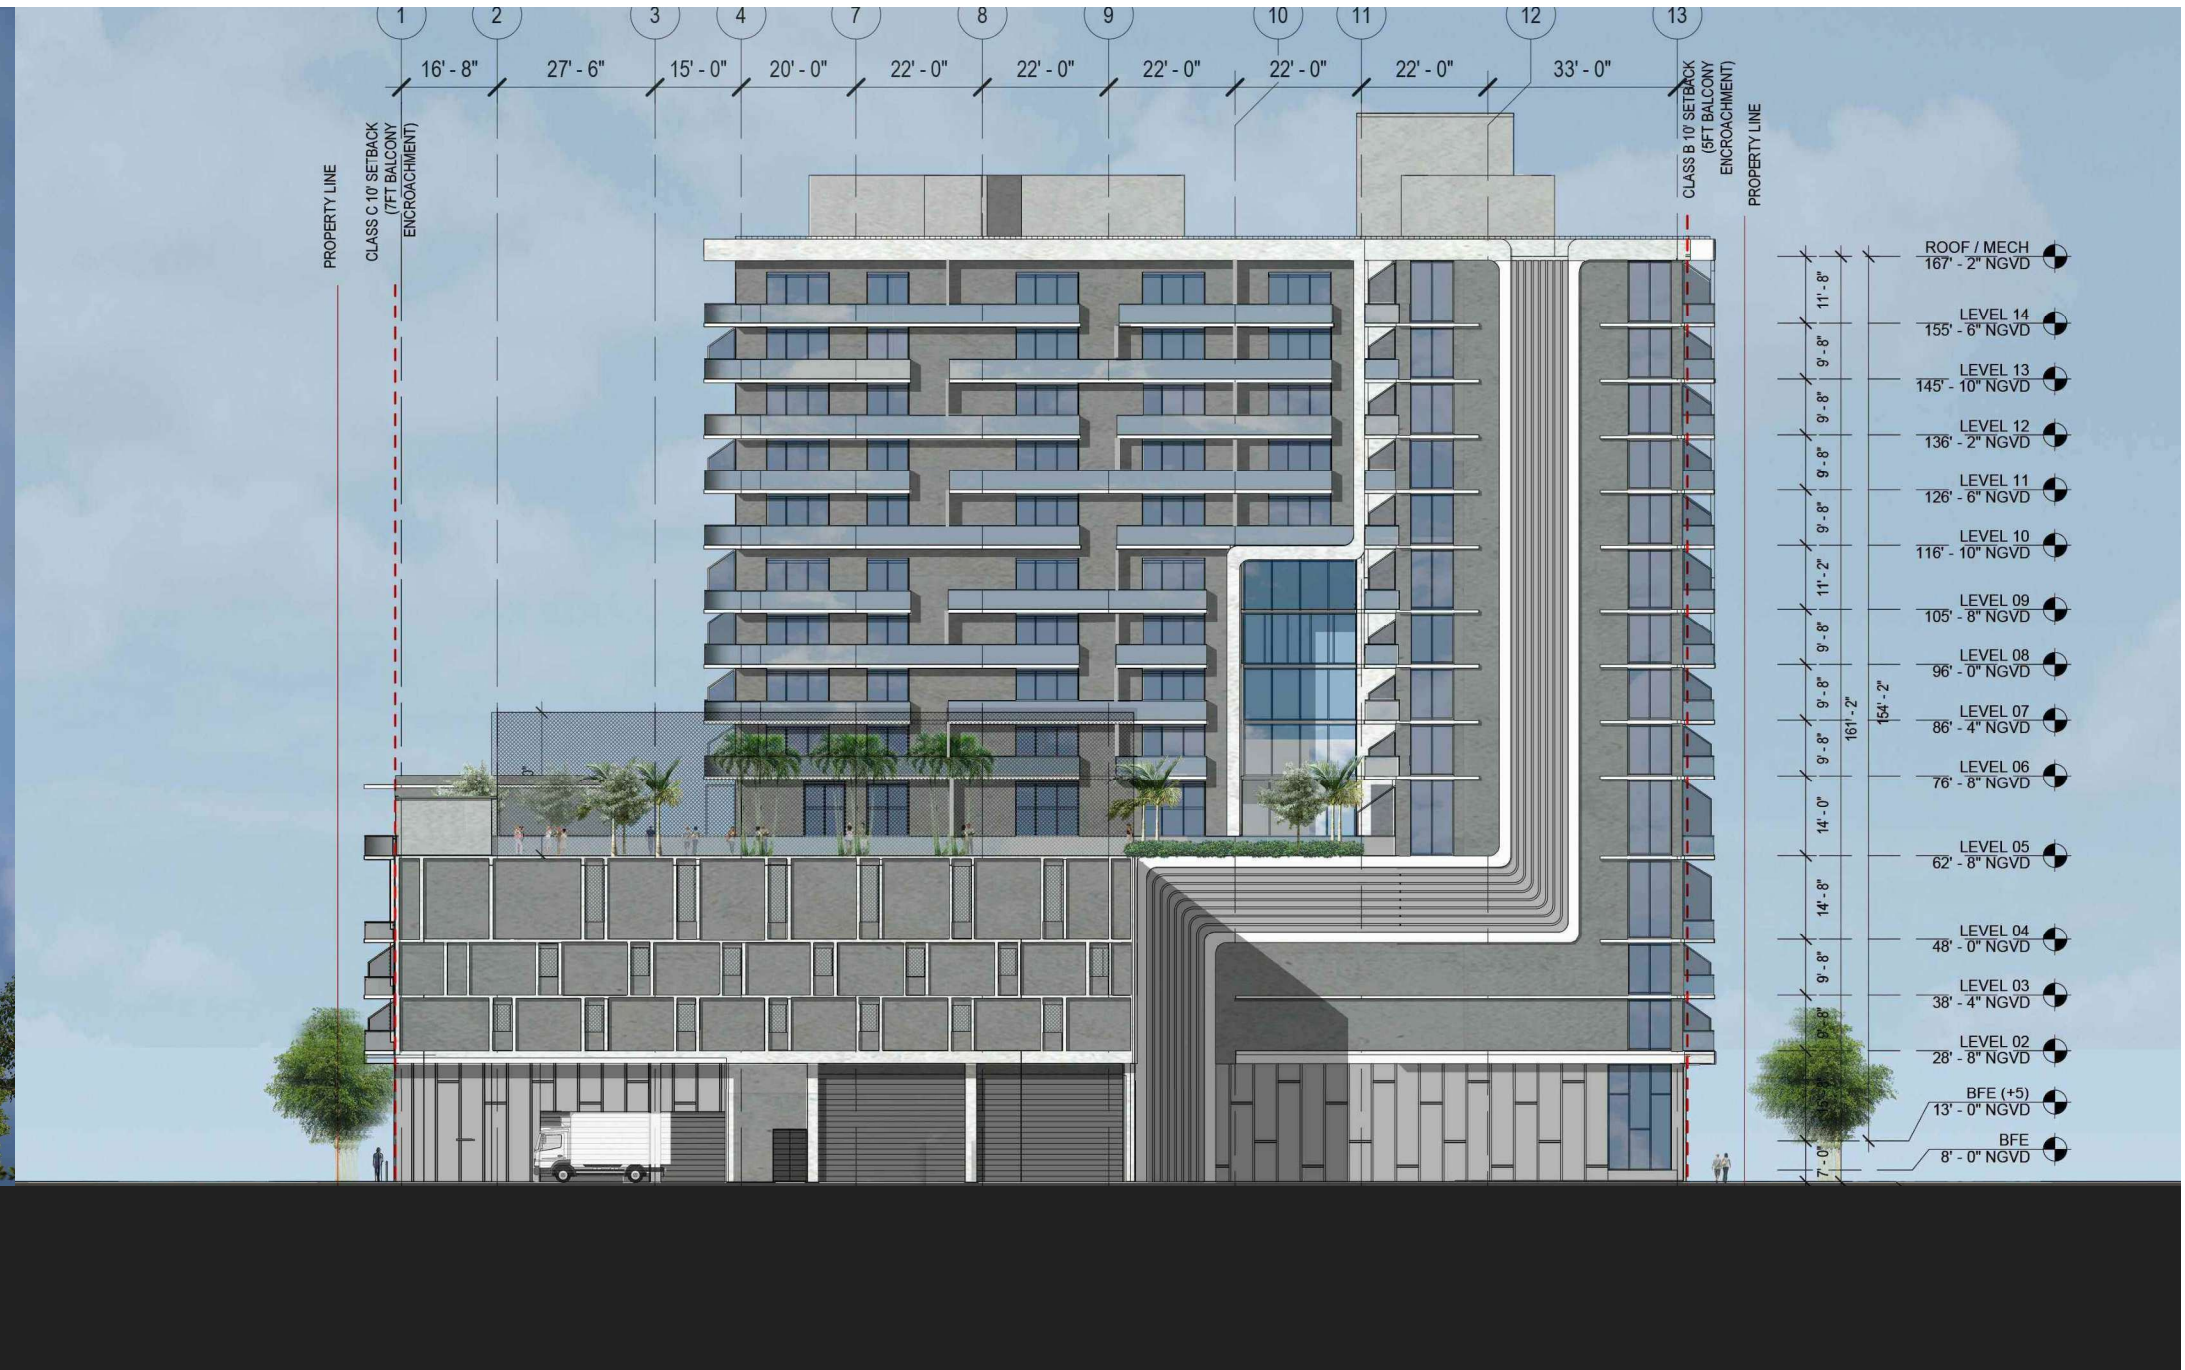

7140 Abbott Avenue - Miami Beach, FL

TAG
ARCHITECTURE

PROPOSED

PREVIOUSLY APPROVED

71 ABBOTT AVENUE

MIAMI BEACH, FL 33141

7140 Abbott Avenue - Miami Beach, FL

PROPOSED

PROPOSED

PREVIOUSLY APPROVED

WEST ELEVATION

71 ABBOTT AVENUE

MIAMI BEACH, FL 33141

PROPOSED

PREVIOUSLY APPROVED

SOUTH ELEVATION

71 ABBOTT AVENUE

MIAMI BEACH, FL 33141

PROPOSED

ROOF LEVEL

PREVIOUSLY APPROVED

71 ABBOTT AVENUE

MIAMI BEACH, FL 33141

PROPOSED

5TH LEVEL - POOL DECK

PREVIOUSLY APPROVED

71 ABBOTT AVENUE

MIAMI BEACH, FL 33141

PROPOSED

PREVIOUSLY APPROVED

BUILDING MASS STUDY

71 ABBOTT AVENUE