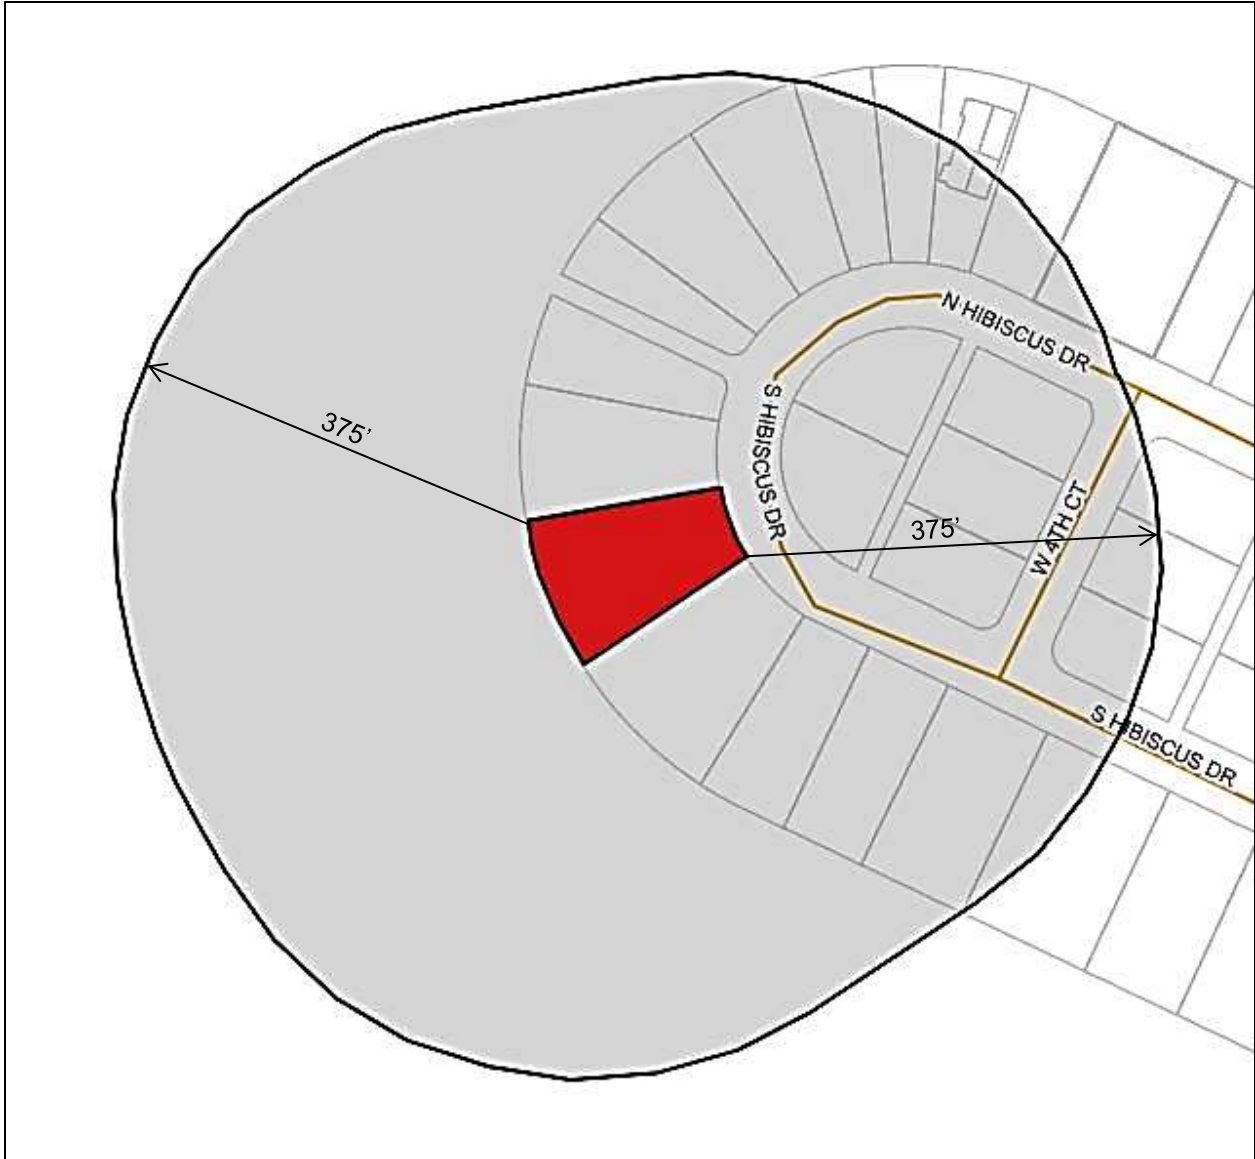

rdr miami | public hearing notification services

certified lists of property owners within a specific radius + radius maps + mailing labels + mailouts + notice of public hearing site posting
rdmiami.com | diana@rdmiami.com | 305.498.1614

375' RADIUS MAP (N.T.S.)

SUBJECT: 428 S Hibiscus Drive, Miami Beach, FL 33139

FOLIO NUMBER: 02-3232-006-0220