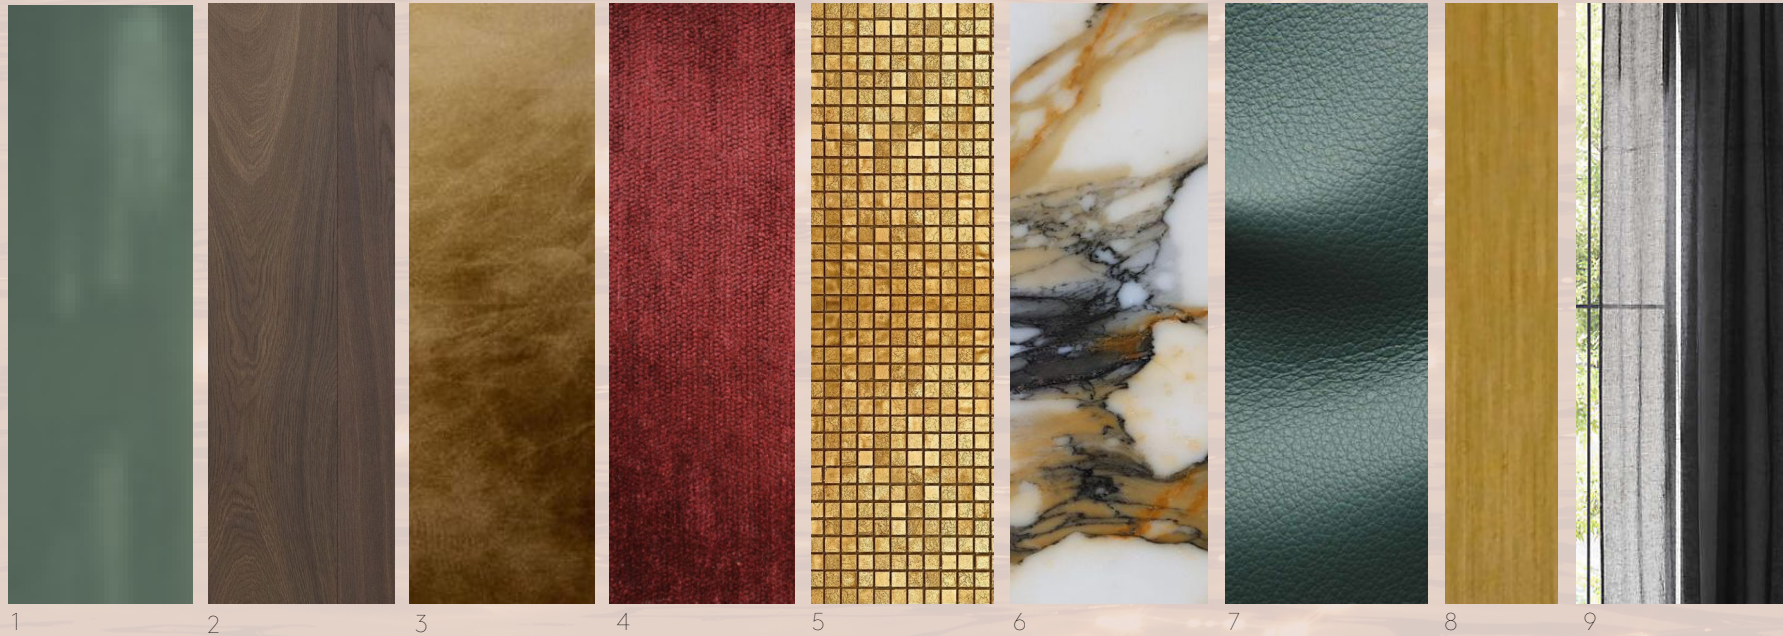

MATERIALS

Main Dining

1.	Lacquer Paint @ Walls	6.	Stone Top @ Banquette with Bronze Metal Reveal
2.	Smoked Oak Millwork and Wood Trim	7.	Leather @ Dining Chair
3.	Gold Metallic Plaster @ Carved Niches	8.	Typical Bronze Metal
4.	Fabric at Recessed Banquettes	9.	Charcoal Sheer Drapery
5.	Gold Mosaic @ Columns