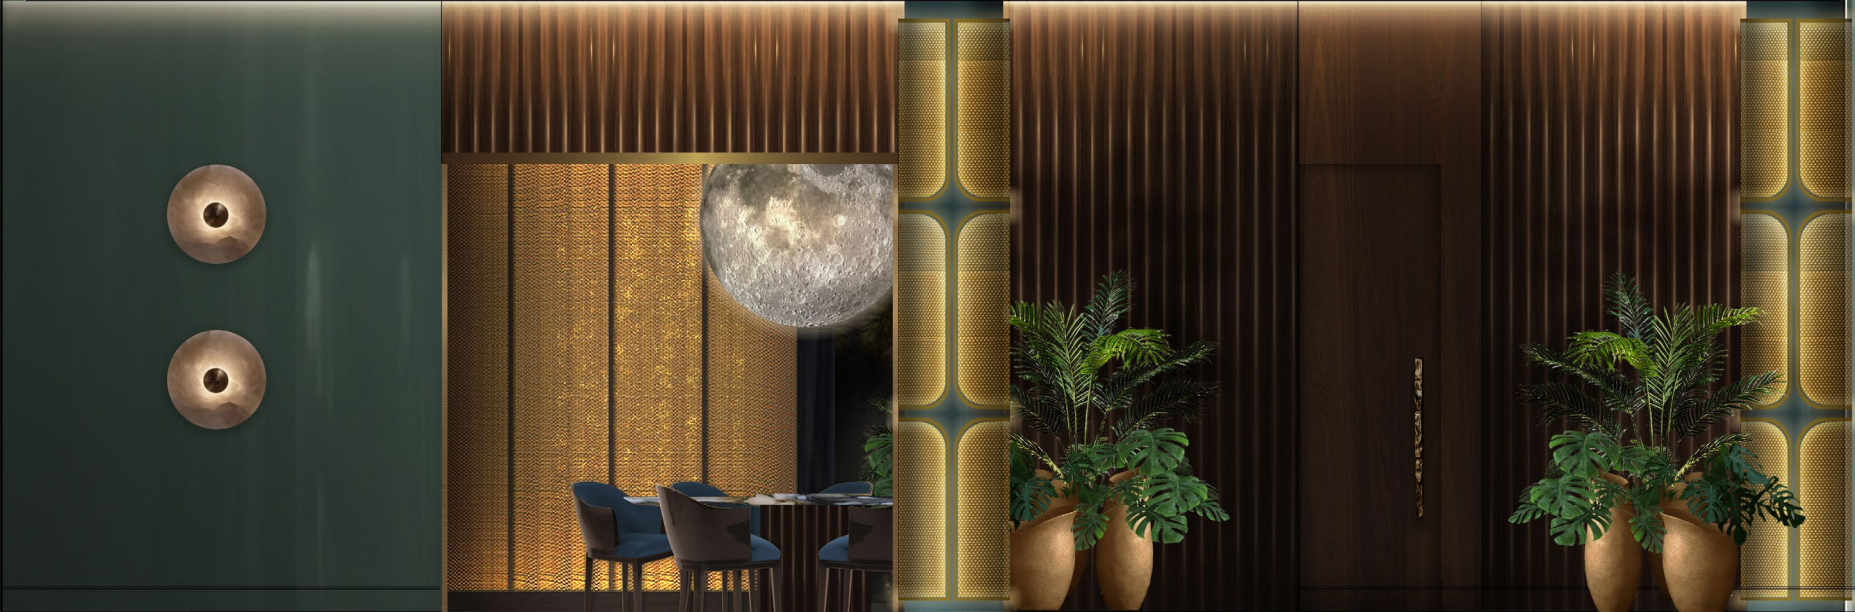

RENDERED ELEVATION

Main Dining | View at PDR - Option 1