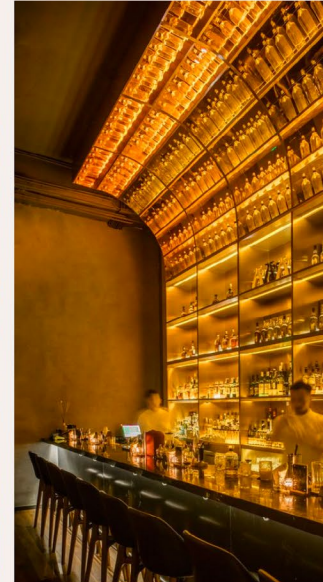

SEXY WITH A TOUCH OF MISCHIEF.

CONCEPT DESIGN PRESENTATION | PHILIPPE CHOW MIAMI © 2023 Interior Design Studio

HOSTESS

BAR

INTIMATE BANQUETTES

MAIN DINING

PDR

BATHROOMS

RENTERS

3D RENDERING

Bar

RENDERED ELEVATION

Bar

CONCEPT DESIGN PRESENTATION / PHILIPPE CHOW / MARINA / 2023 / KENNEDY DESIGN INC. / 01/20/23

RENDERED ELEVATION

Bar Lounge