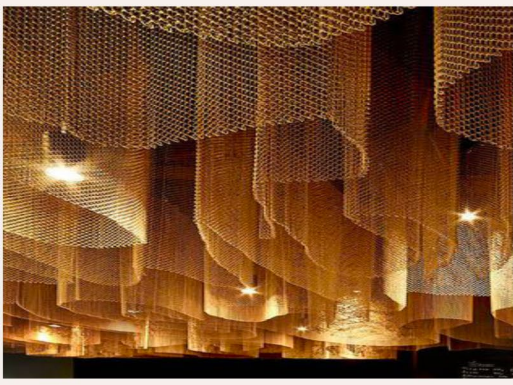

RENTERS

3D RENDERING

Bar

RENDERED ELEVATION

Bar

CONCEPT DESIGN PRESENTATION / PHILIPPE CHOW / MARINA / 2023 / KENNEDY DESIGN INC. / 01/20/23

RENDERED ELEVATION

Bar Lounge