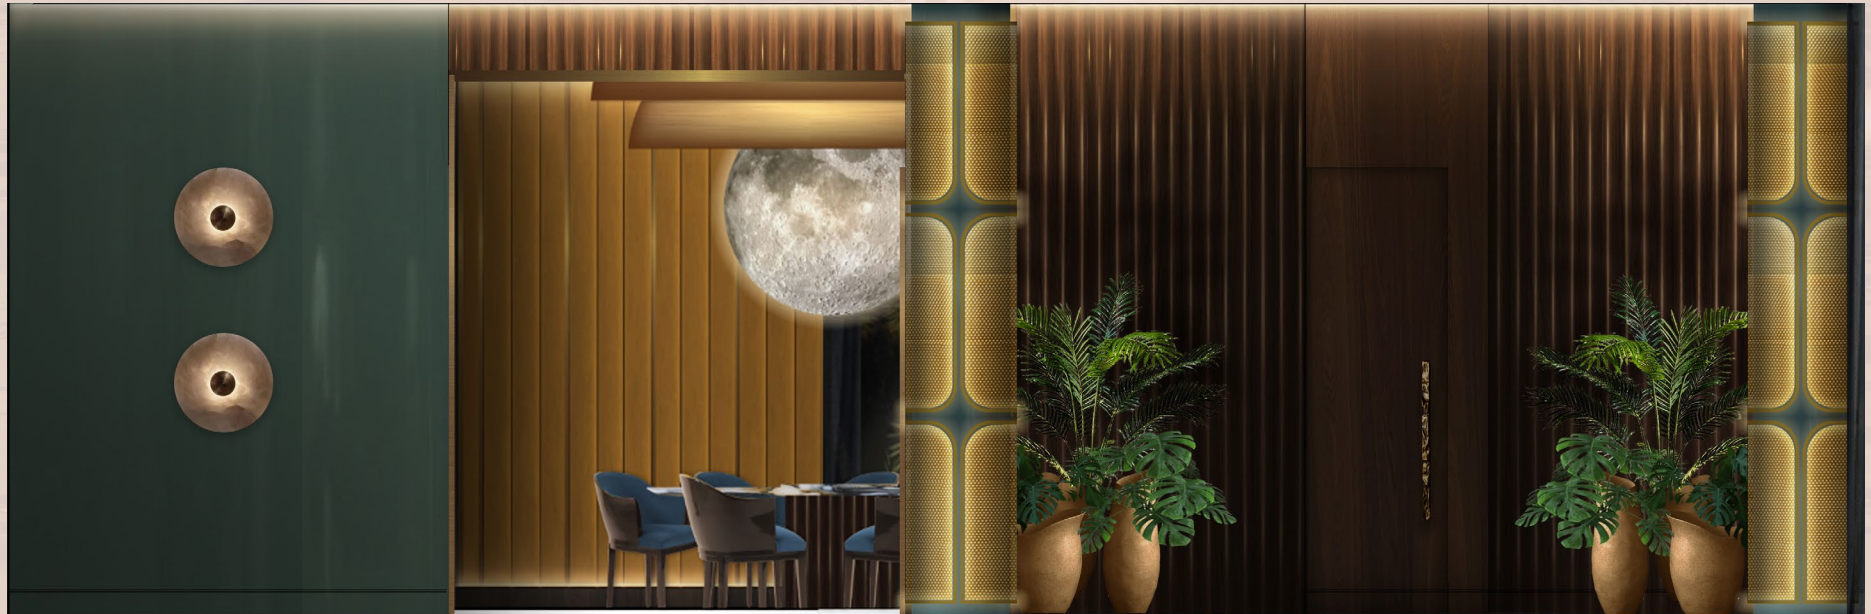

RENDERED ELEVATION

Main Dining | View at PDR - Option 2