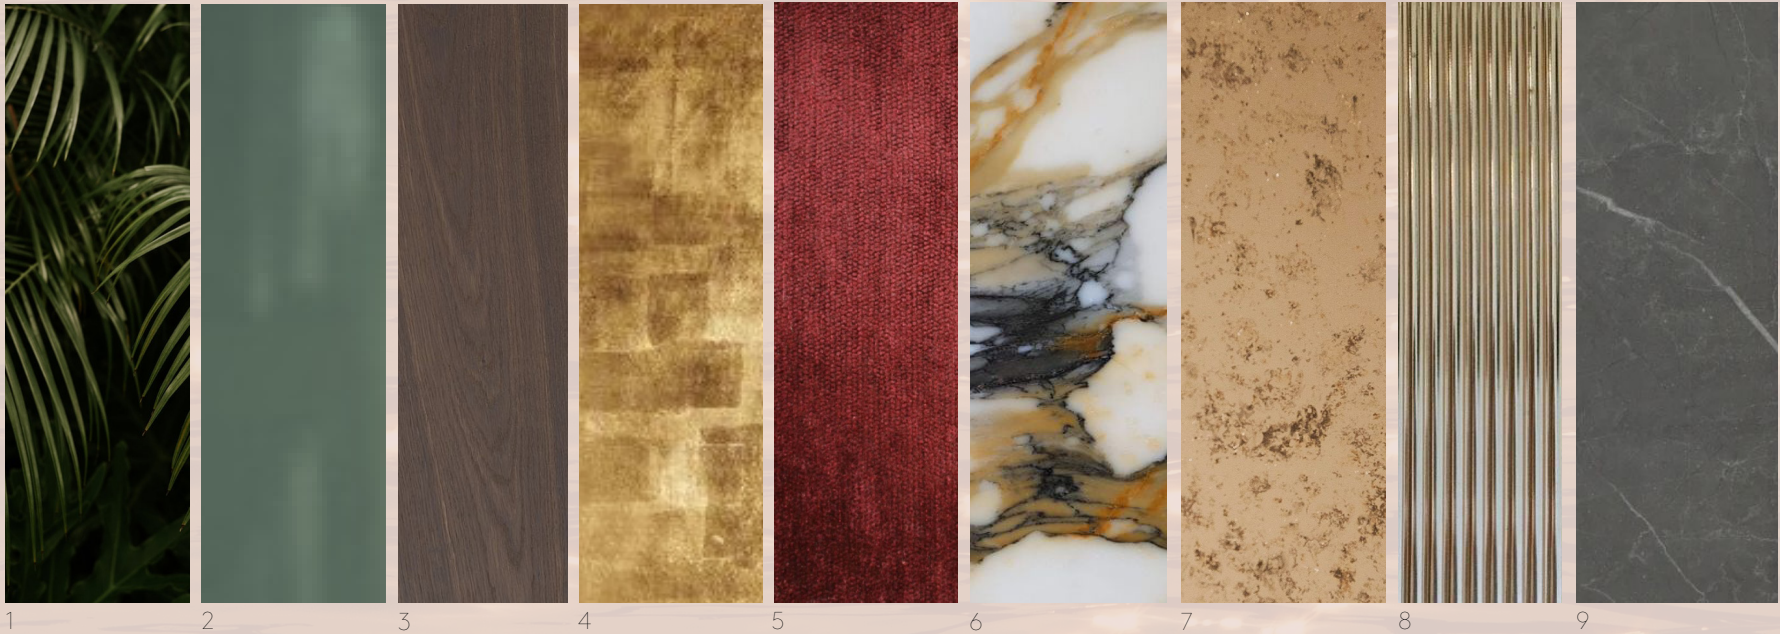

RENDERED ELEVATION

Main Dining | PDR Bar - Option 2

CONCEPT DESIGN PRESENTATION | PHILIPPE CHOU | MARWA | SOLE KAWA DESIGN ASSOCIATES | ALL RIGHTS RESERVED

MATERIALS

MATERIAL

Entry / Hostess

1. Greenery Throughout
2. Light Bronze Metal Mesh @ Feature Wall
3. Lacquer Finish @ Hostess Desk
4. Stone Top @ Hostess Desk
5. Typical Bronze Metal Throughout
6. Antique Mirror @ Feature Wall
7. Patterned Stone Flooring

MATERIALS

Bar

1. Plantings throughout
2. Lacquer Paint @ Walls
3. Smoked Oak Wood Details
4. Gold Leaf @ Bar
5. Fabric @ Barstool
6. Stone @ Bar
7. Bronze Tinted Antique Mirror @ Back of Bar
8. Reeded Glass @ Drink Ledge
9. Porcelain Floor Tile