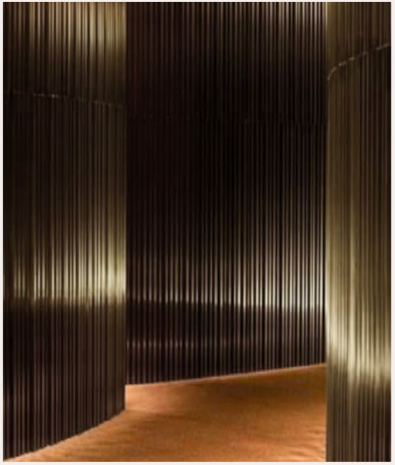

SEXY WITH A TOUCH OF MISCHIEF.

CONCEPT DESIGN PRESENTATION | PHILIPPE CHOW MIAMI © 2023 Interior Design Studio

HOSTESS

BAR

INTIMATE BANQUETTES

MAIN DINING

PDR

BATHROOMS

MATERIALS

Bar

1. Plantings throughout
2. Lacquer Paint @ Walls
3. Smoked Oak Wood Details
4. Gold Leaf @ Bar
5. Fabric @ Barstool
6. Stone @ Bar
7. Bronze Tinted Antique Mirror @ Back of Bar
8. Reeded Glass @ Drink Ledge
9. Porcelain Floor Tile