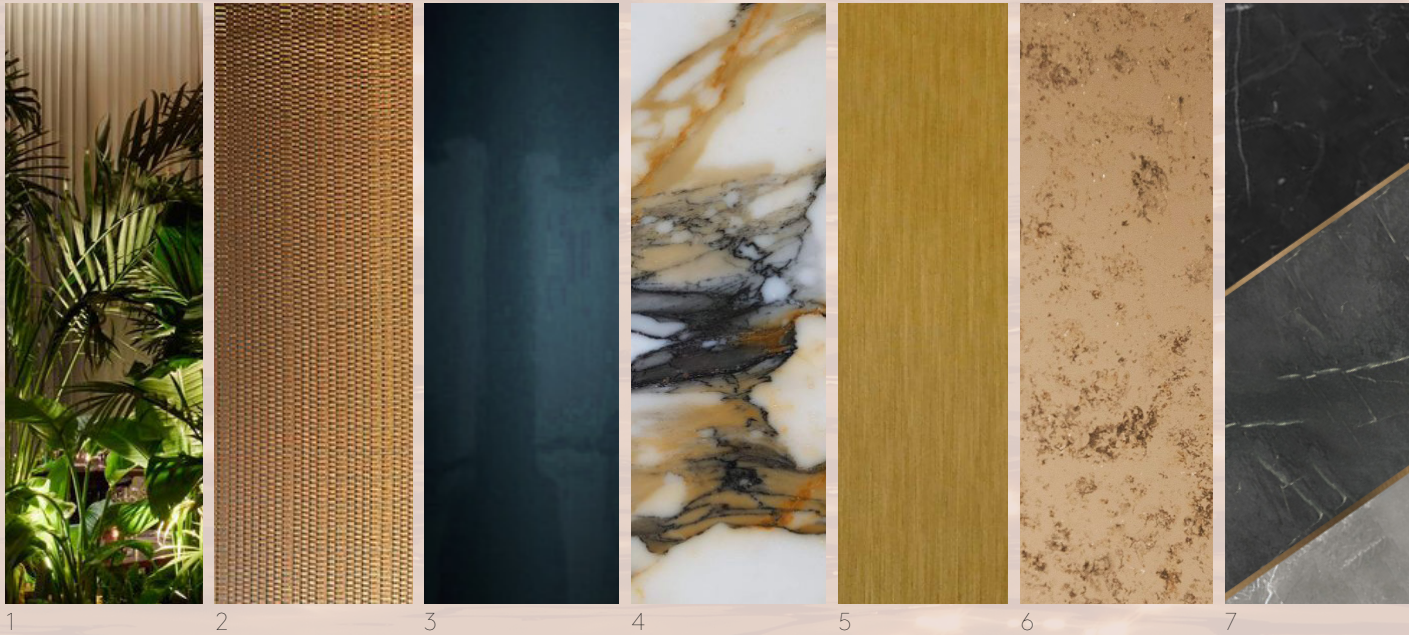

RENDERED ELEVATION

Main Dining | PDR Bar - Option 2

CONCEPT DESIGN PRESENTATION | PHILIPPE CHOU | MARWA | SOLE KAWA DESIGN ASSOCIATES | ALL RIGHTS RESERVED

MATERIALS

MATERIAL

Entry / Hostess

1. Greenery Throughout
2. Light Bronze Metal Mesh @ Feature Wall
3. Lacquer Finish @ Hostess Desk
4. Stone Top @ Hostess Desk
5. Typical Bronze Metal Throughout
6. Antique Mirror @ Feature Wall
7. Patterned Stone Flooring

MATERIALS

Bar

1. Plantings throughout
2. Lacquer Paint @ Walls
3. Smoked Oak Wood Details
4. Gold Leaf @ Bar
5. Fabric @ Barstool
6. Stone @ Bar
7. Bronze Tinted Antique Mirror @ Back of Bar
8. Reeded Glass @ Drink Ledge
9. Porcelain Floor Tile