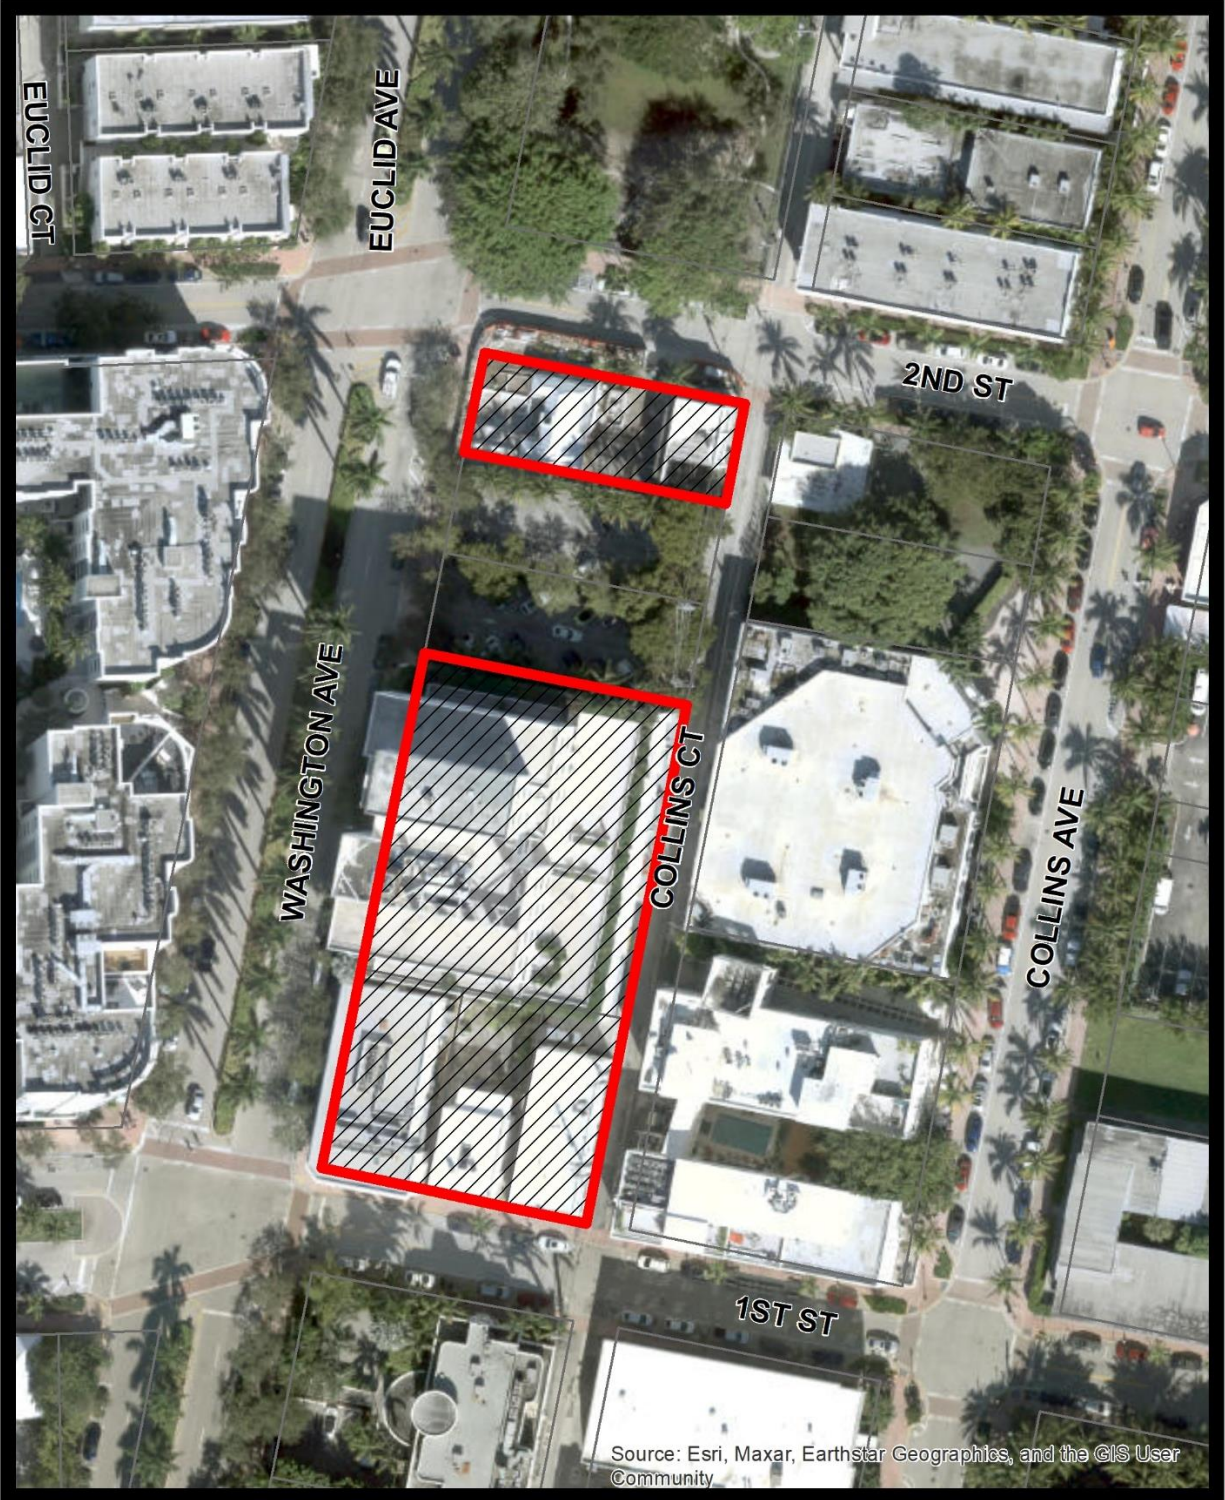

Aerial

0 25 50 100 Feet

Location:
C-PS1 properties on the east side
of Washington Avenue between
1st Street and 2nd Street.