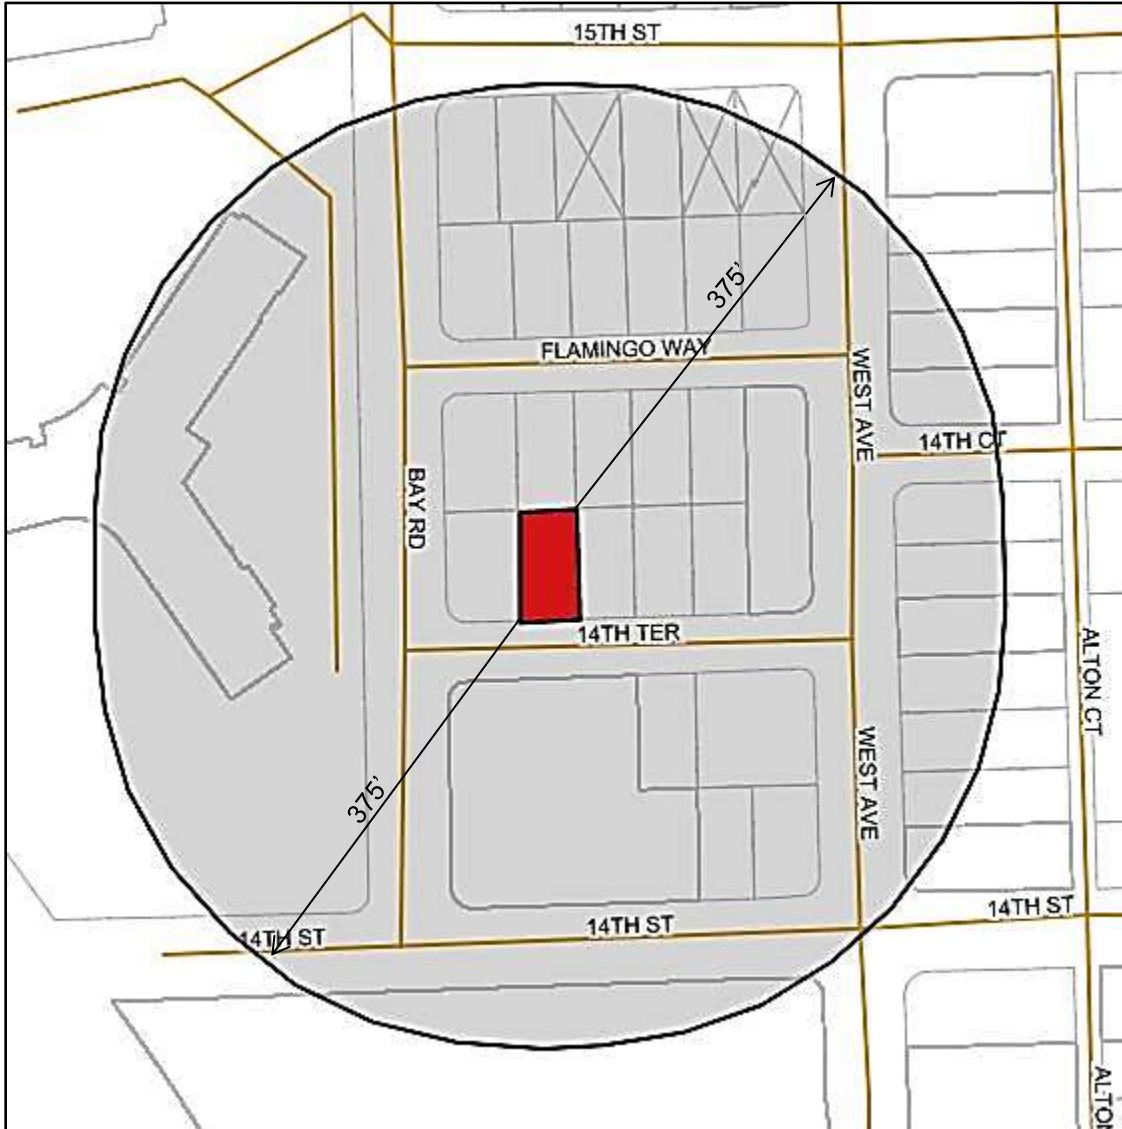

375' RADIUS MAP

SUBJECT: 1339 14 Terrace, Miami Beach, FL 33139

FOLIO NUMBER: 02-3233-016-0410

ABBREV. LEGAL DESCRIPTION: 33 53 42 PB 16-1 ALTON BEACH BAY FRONT RE-SUB
LOT 11 BLK 79B