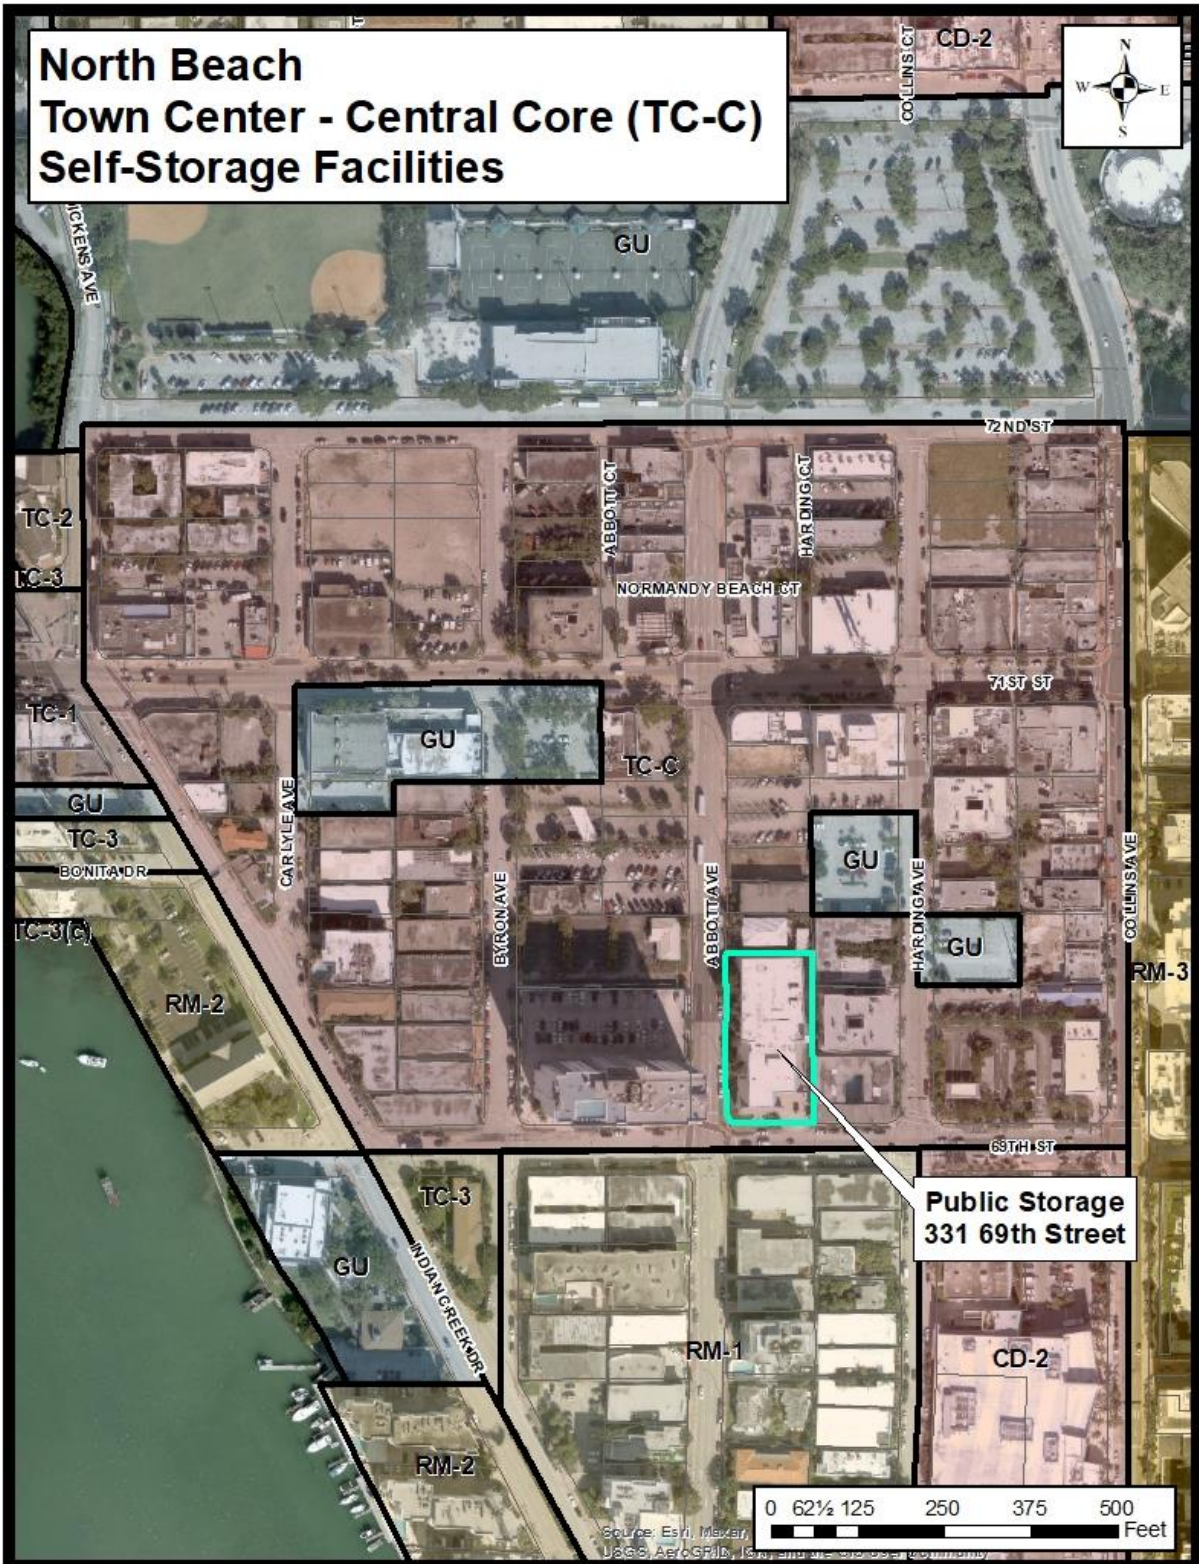

North Beach Town Center - Central Core (TC-C) Self-Storage Facilities

Public Storage
331 69th Street

Source: Esri, Maxar, DeLorme, GeoEye, IGN, AerGRID, IGN, and the GIS User Community