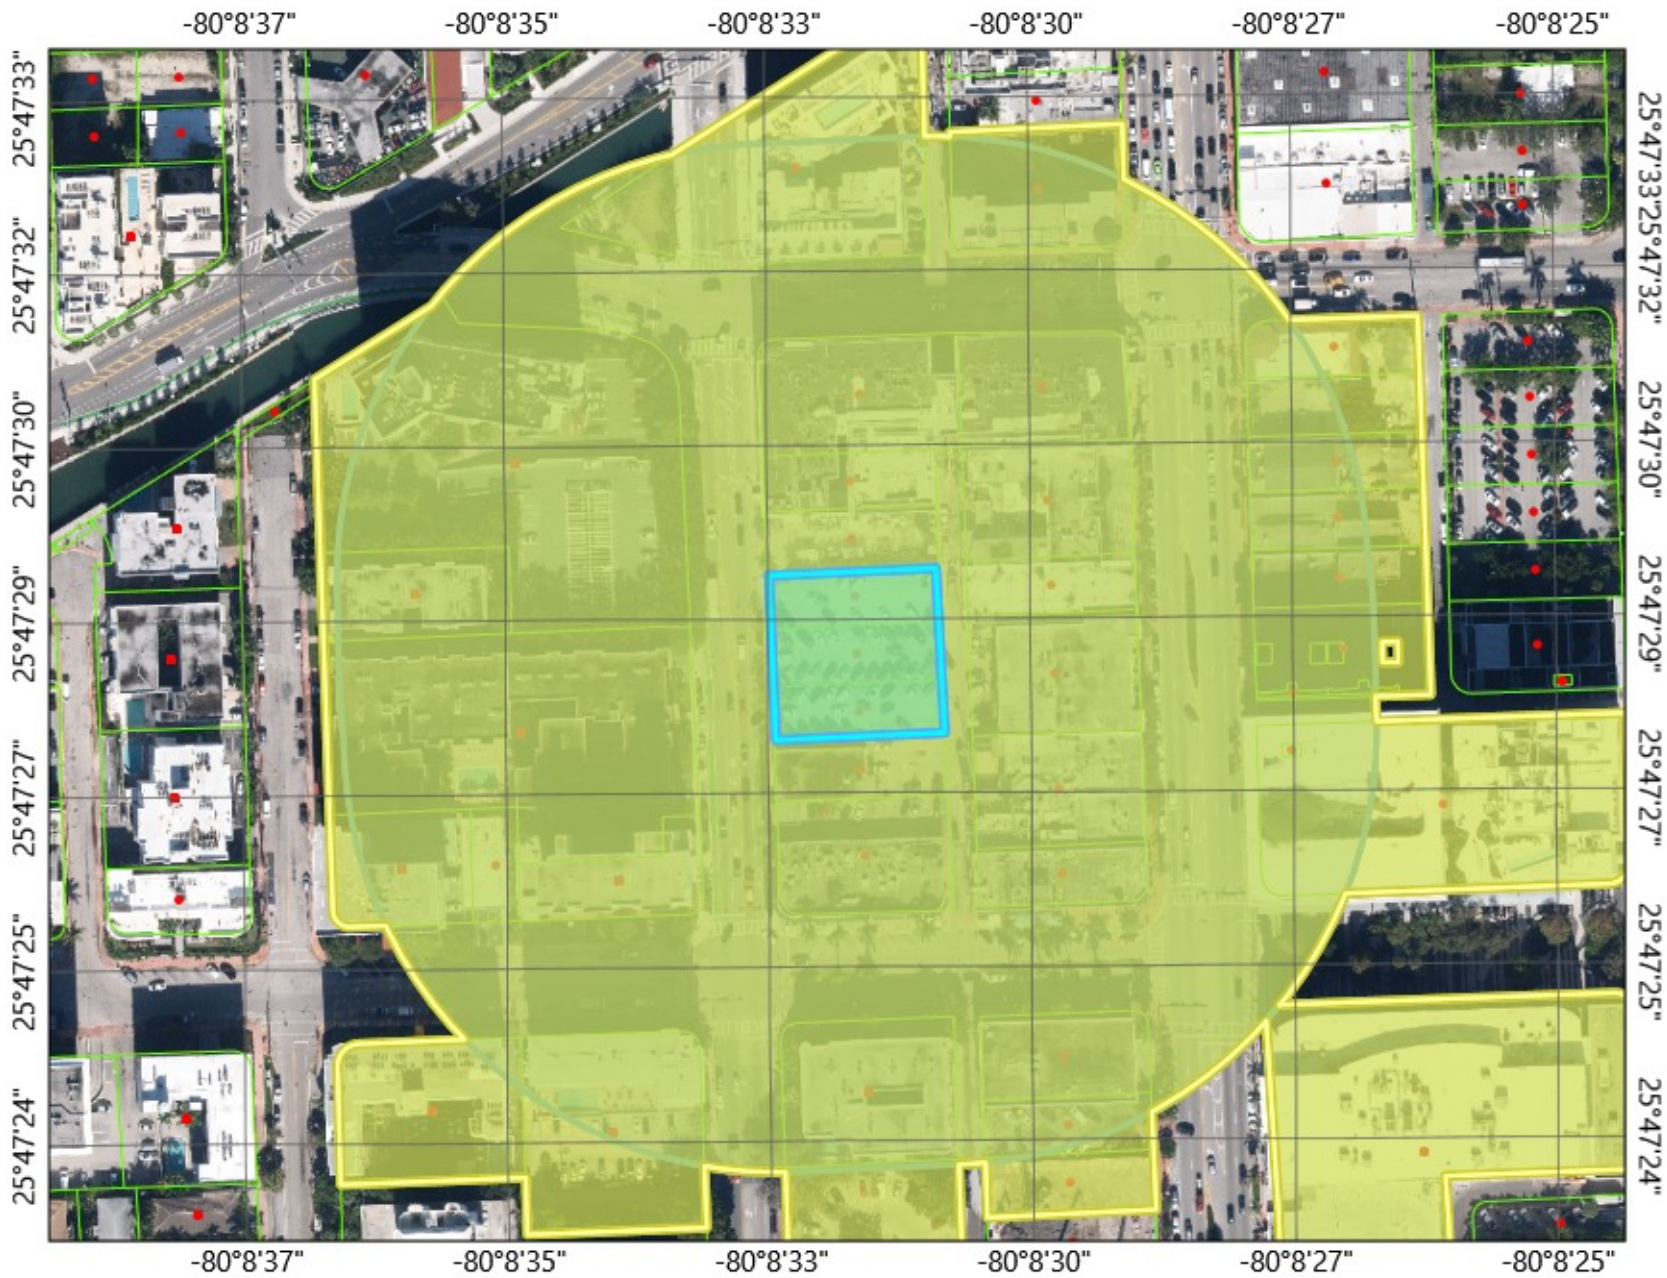

West Avenue SWTS

- Legend**
- Municipal Boundary
 - Situs Points
 - Parcels

Copyright © 2017 Miami Beach

1 Inch Equals Control ScriptFeet

Miami Beach GIS • 1700 Convention Center Drive • Miami Beach, FL 33139
305.673.7000 • gis.miamibeachfl.gov

Tracking Number: 00000
Print Date: 6/11/2021

Page Number: Page 1 of 1
Requested By: Nestor Navarro

Drawn By: Nestor Navarro
Filename: MiamiBeachGIS

MIAMIBEACH GEOGRAPHIC INFORMATION SYSTEM