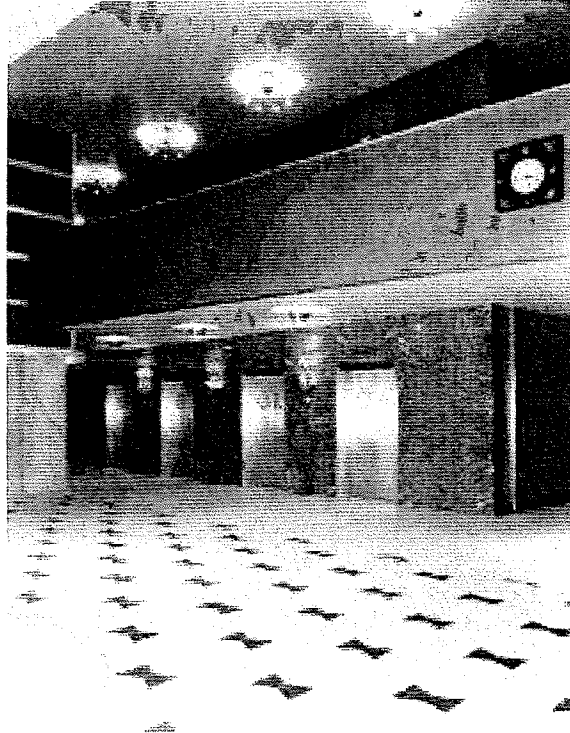

*Main Lobby, looking north (1955)
Image Courtesy of the Library of Congress, Gottscho-Schleisner Collection
(see footnote #10, page 11 on historic interior)*

*Main Lobby, looking north to La Ronde Club entrance(1955)
Image Courtesy of the Library of Congress, Gottscho-Schleisner Collection
(see footnote #10, page 11 on historic interior)*

Main Lobby "Stairs to Nowhere" (1955)
Image Courtesy of the Library of Congress, Gottscho-Schleisner Collection

Main Lobby Stairs (1955)
Image Courtesy of the Library of Congress, Gottscho-Schleisner Collection

Main Lobby Stairs (1955)
Image Courtesy of the Library of Congress, Gottscho-Schleisner Collection

Main Lobby Seating Area (1955)
Image Courtesy of the Library of Congress, Gottscho-Schleisner Collection

Main Lobby Elevators (1955)
Image Courtesy of the Library of Congress, Gottscho-Schleisner Collection

Main Lobby, cashier's desk and retail shops (1955)
Image Courtesy of the Library of Congress, Gottscho-Schleisner Collection