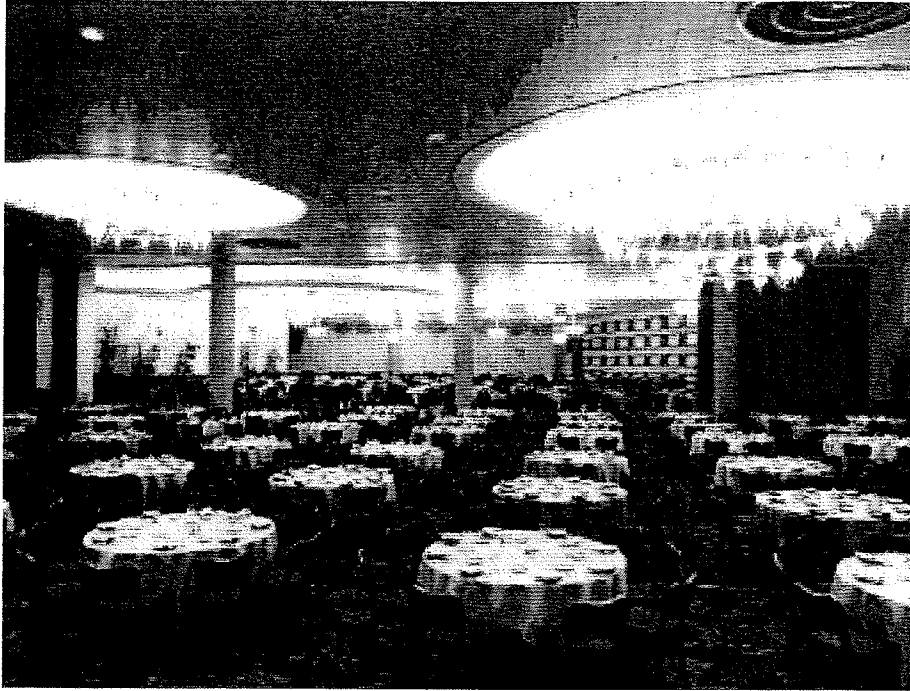

Main Lobby Elevators (1955)
Image Courtesy of the Library of Congress, Gottscho-Schleisner Collection

Main Lobby, cashier's desk and retail shops (1955)
Image Courtesy of the Library of Congress, Gottscho-Schleisner Collection

Entrance to La Ronde Club (1955)
Image Courtesy of the Library of Congress, Gottscho-Schleisner Collection

La Ronde Club (1955)
Image Courtesy of the Library of Congress, Gottscho-Schleisner Collection

La Ronde Bar (1955)

Image Courtesy of the Library of Congress, Gottscho-Schleisner Collection

Card Room (1955)

Image Courtesy of the Library of Congress, Gottscho-Schleisner Collection

Boom Boom Room (1955)
Image Courtesy of the Library of Congress, Gottscho-Schleisner Collection

Boom Boom Room (1955)
Image Courtesy of the Library of Congress, Gottscho-Schleisner Collection

*Ballroom and Dining (Fleur de Lis) room combined (1955)
Image Courtesy of the Library of Congress, Gottscho-Schleisner Collection*