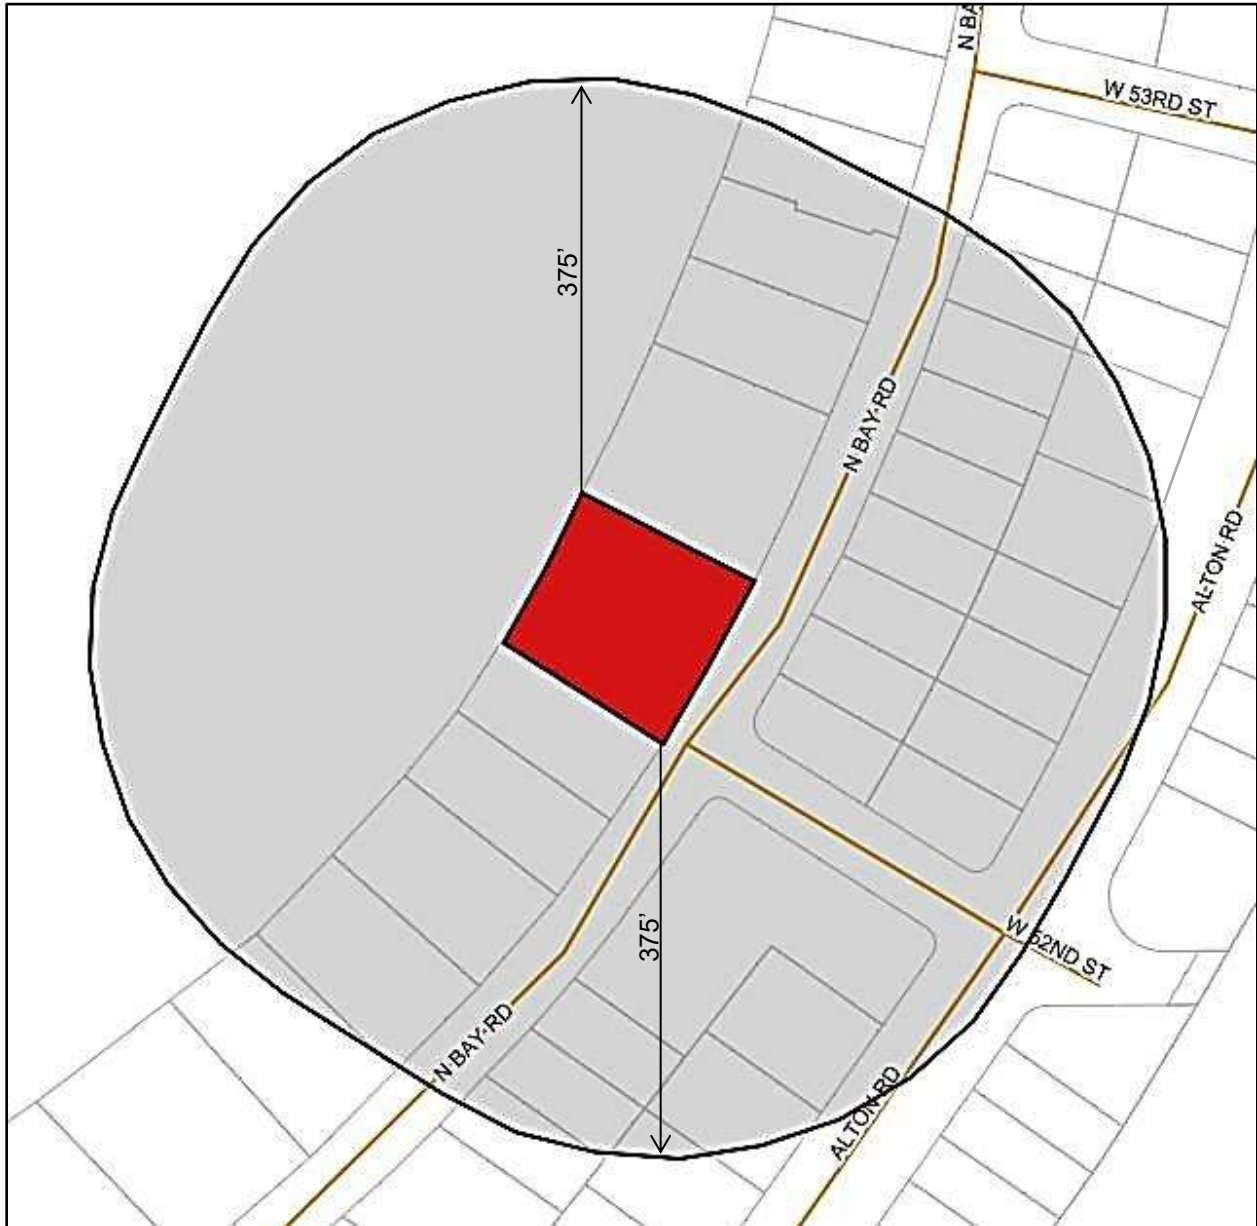

rdr miami | public hearing notification services

certified lists of property owners within a specific radius + radius maps + mailing labels + mailouts + notice of public hearing site posting
rdmiami.com | diana@rdmiami.com | 305.498.1614

375' RADIUS MAP

SUBJECT: 5212 North Bay Road, Miami Beach, FL 33140

FOLIO NUMBER: 02-3215-003-1940

ABBREV. LEGAL DESCRIPTION: LA GORCE GOLF SUB PB 14-43 LOTS 21 & 22 BLK 14 -
Please see boundary survey for full Legal Description