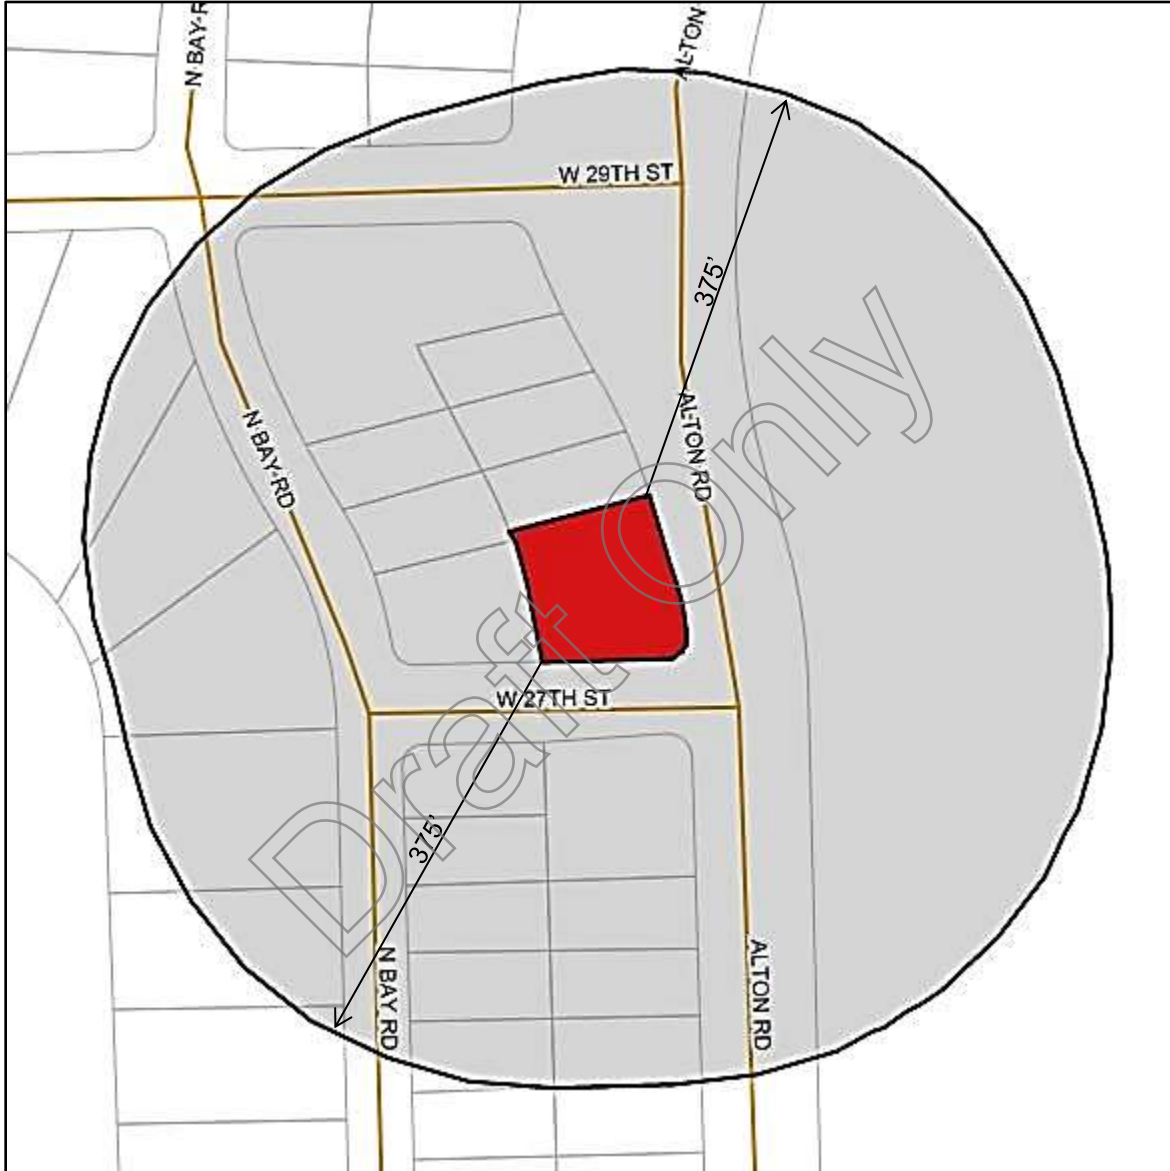

ABBREV. LEGAL DESCRIPTION: AMD PLAT OF SUNSET LAKE SUB PB 8-52 LOTS 1 & 2
BLK 11 - Please see boundary survey for full Legal Description

This is to certify that the attached ownership list, map and mailing labels are a complete and accurate representation of the real estate property and property owners within 375 feet radius of the external boundaries of the subject property listed above, including the subject property. This reflects the most current records on file in the Miami-Dade County Property Appraisers' Office.

375' RADIUS MAP

SUBJECT: 2702 Alton Road, Miami Beach, FL 33140

FOLIO NUMBER: 02-3227-008-0600

ABBREV. LEGAL DESCRIPTION: AMD PLAT OF SUNSET LAKE SUB PB 8-52 LOTS 1 & 2
BLK 11 - Please see boundary survey for full Legal Description