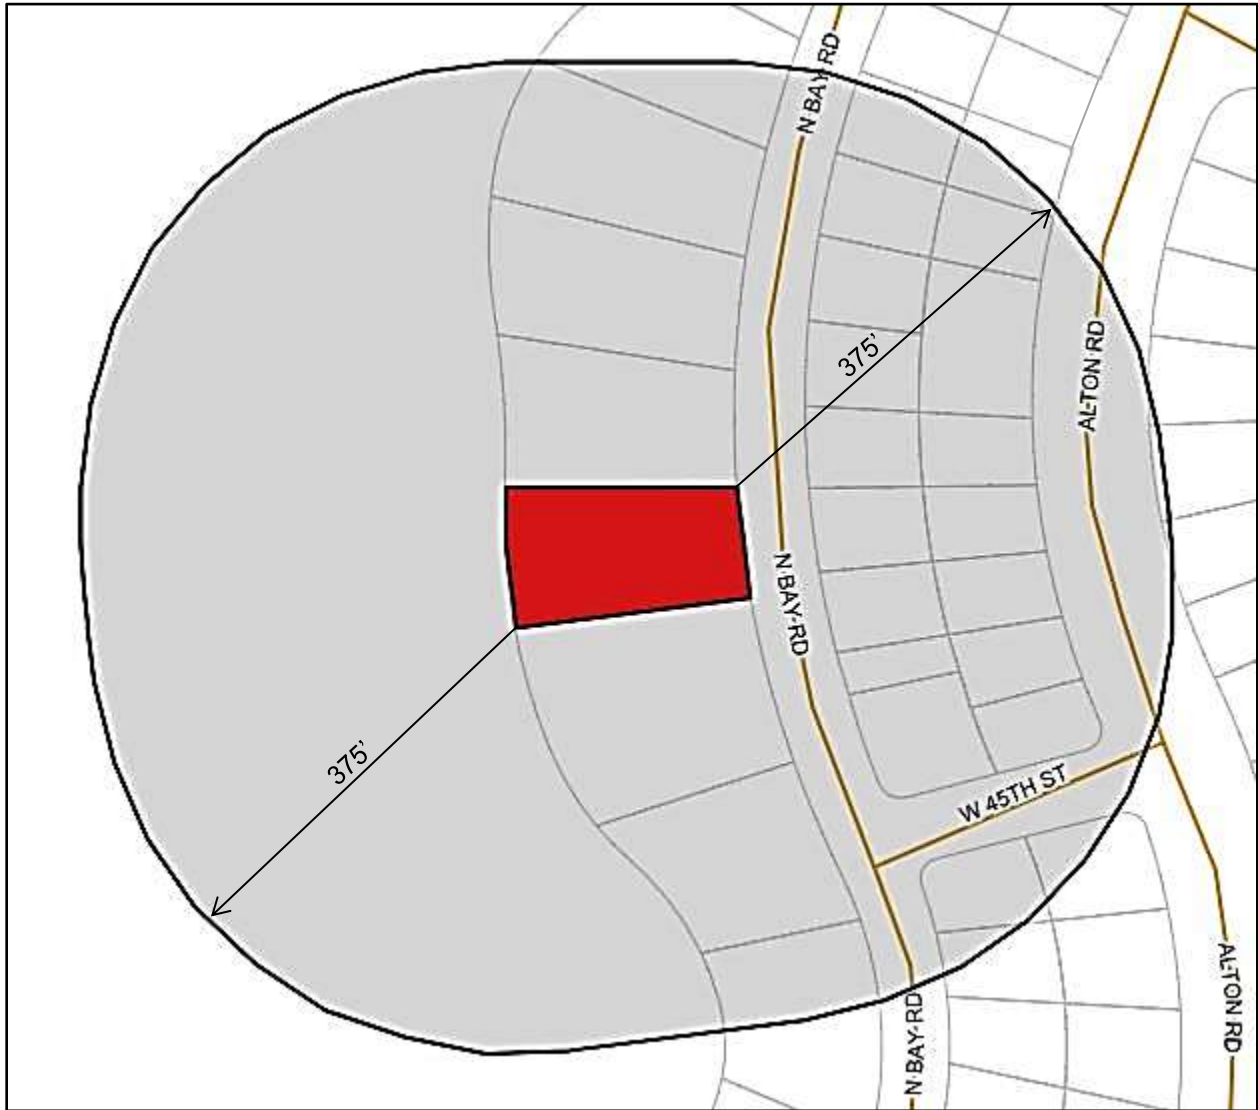

**FOLIO NUMBER:** 02-3222-011-0190

**ABBREV. LEGAL DESCRIPTION:** NAUTILUS SUB PB 8-95 LOT 22 BLK 1 - Please refer to a boundary survey for full Legal Description

This is to certify that the attached ownership list, map and mailing labels are a complete and accurate representation of the real estate property and property owners within 375 feet radius of the external boundaries of the subject property listed above, including the subject property. This reflects the most current records on file in the Miami-Dade County Property Appraisers' Office.

### 375' RADIUS MAP

**SUBJECT:** 4540 North Bay Road, Miami Beach, FL 33140

**FOLIO NUMBER:** 02-3222-011-0190

**ABBREV. LEGAL DESCRIPTION:** NAUTILUS SUB PB 8-95 LOT 22 BLK 1 - Please refer to a boundary survey for full Legal Description