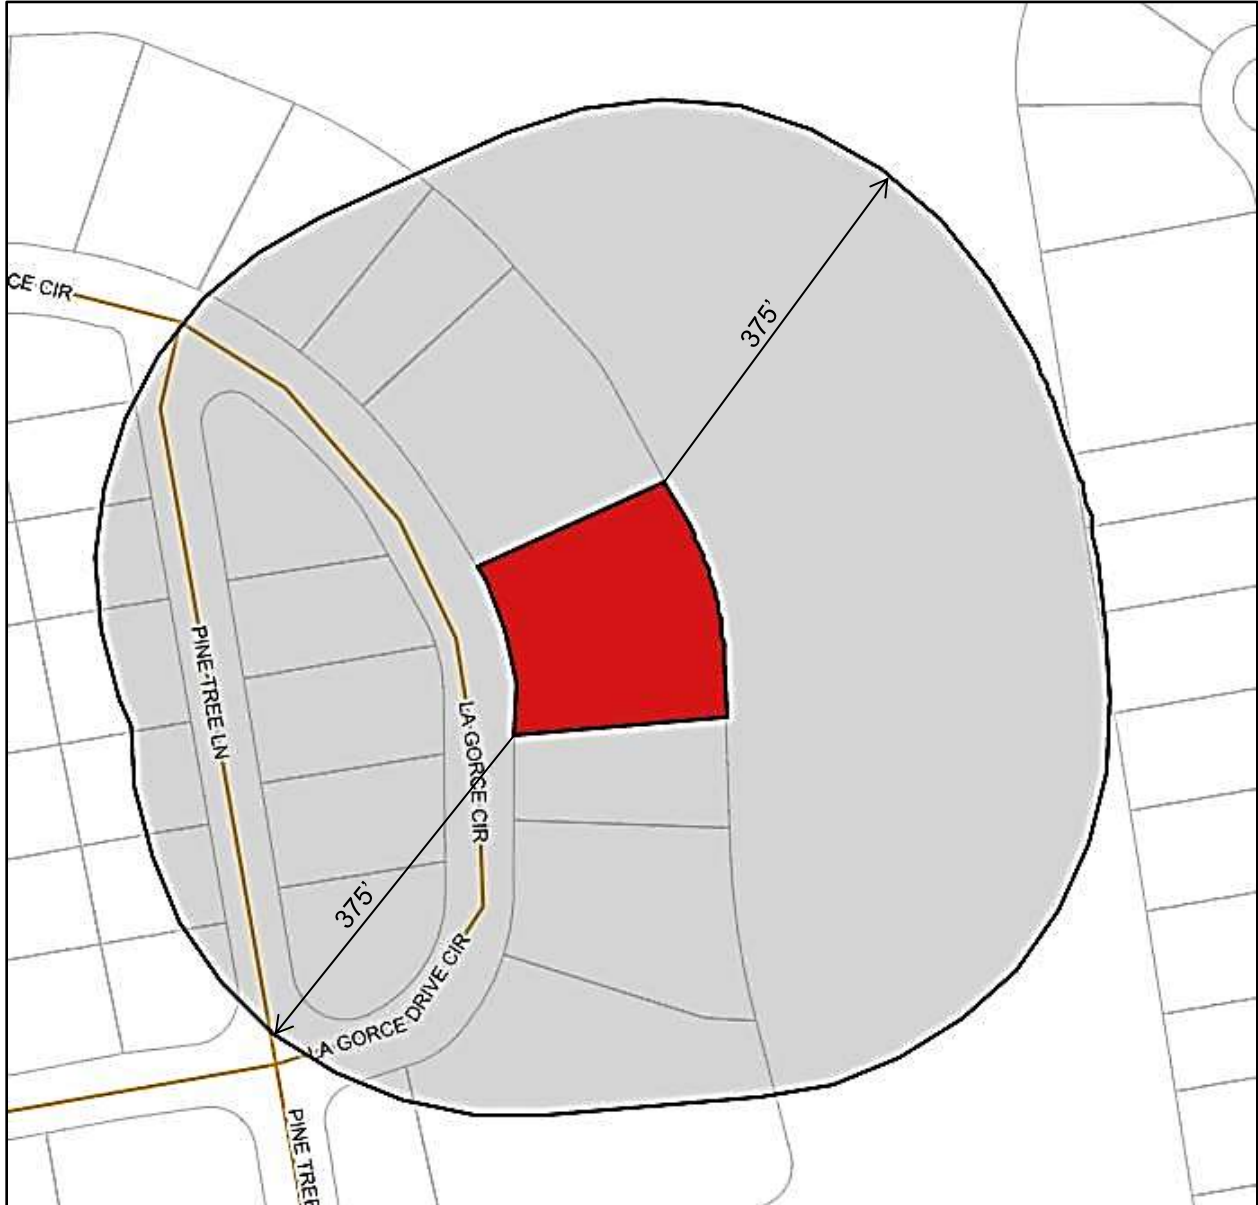

375' RADIUS MAP

SUBJECT: 92 La Gorce Circle, Miami Beach, FL 33141

FOLIO NUMBER: 02-3211-005-0050

ABBREV. LEGAL DESCRIPTION: LA GORSE ISLAND PB 40-7 LOT 6 LESS N40FT & ALL OF LOT 7 BLK 4 & LOT 1 LESS BEG SW COR TH E204.40FT NLY65FT WLY205.03FT SLY40FT TO POB BLK 5 OF LA GORSE ISLAND OF PB 44-56