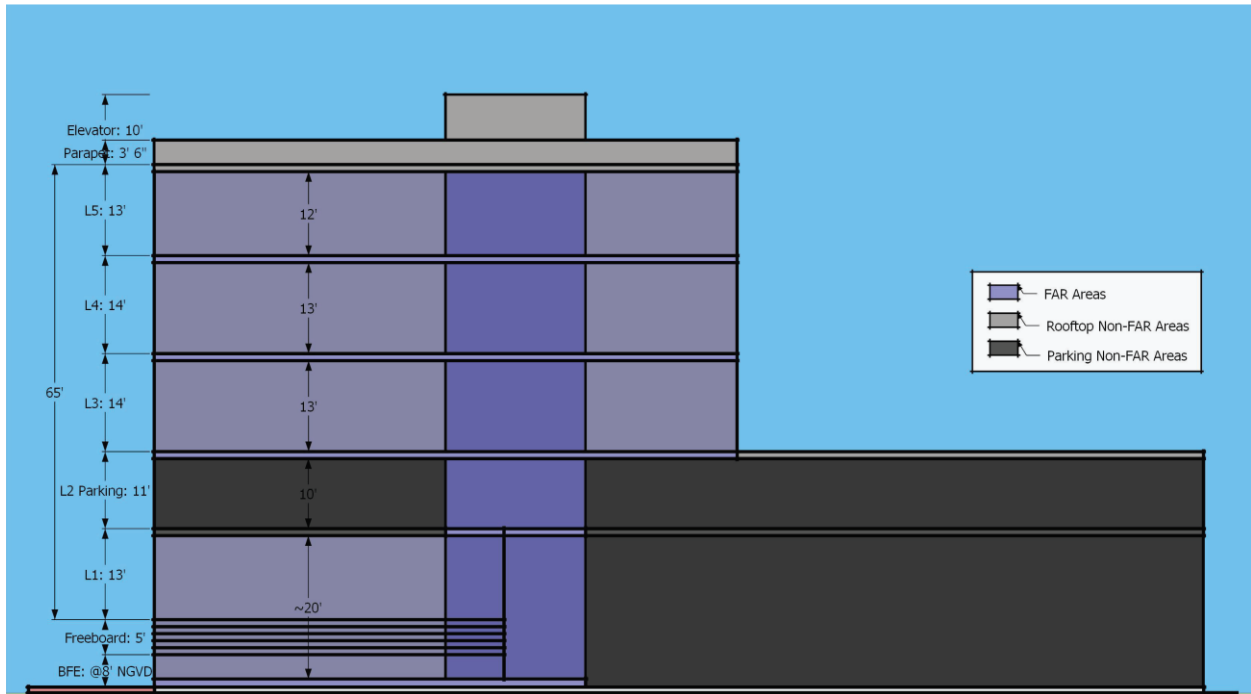

# MASSING STUDY – 60' HEIGHT (CURRENTLY PERMITTED)

# MASSING STUDY – 65' HEIGHT OPTION

# MASSING STUDY – 75' HEIGHT OPTION