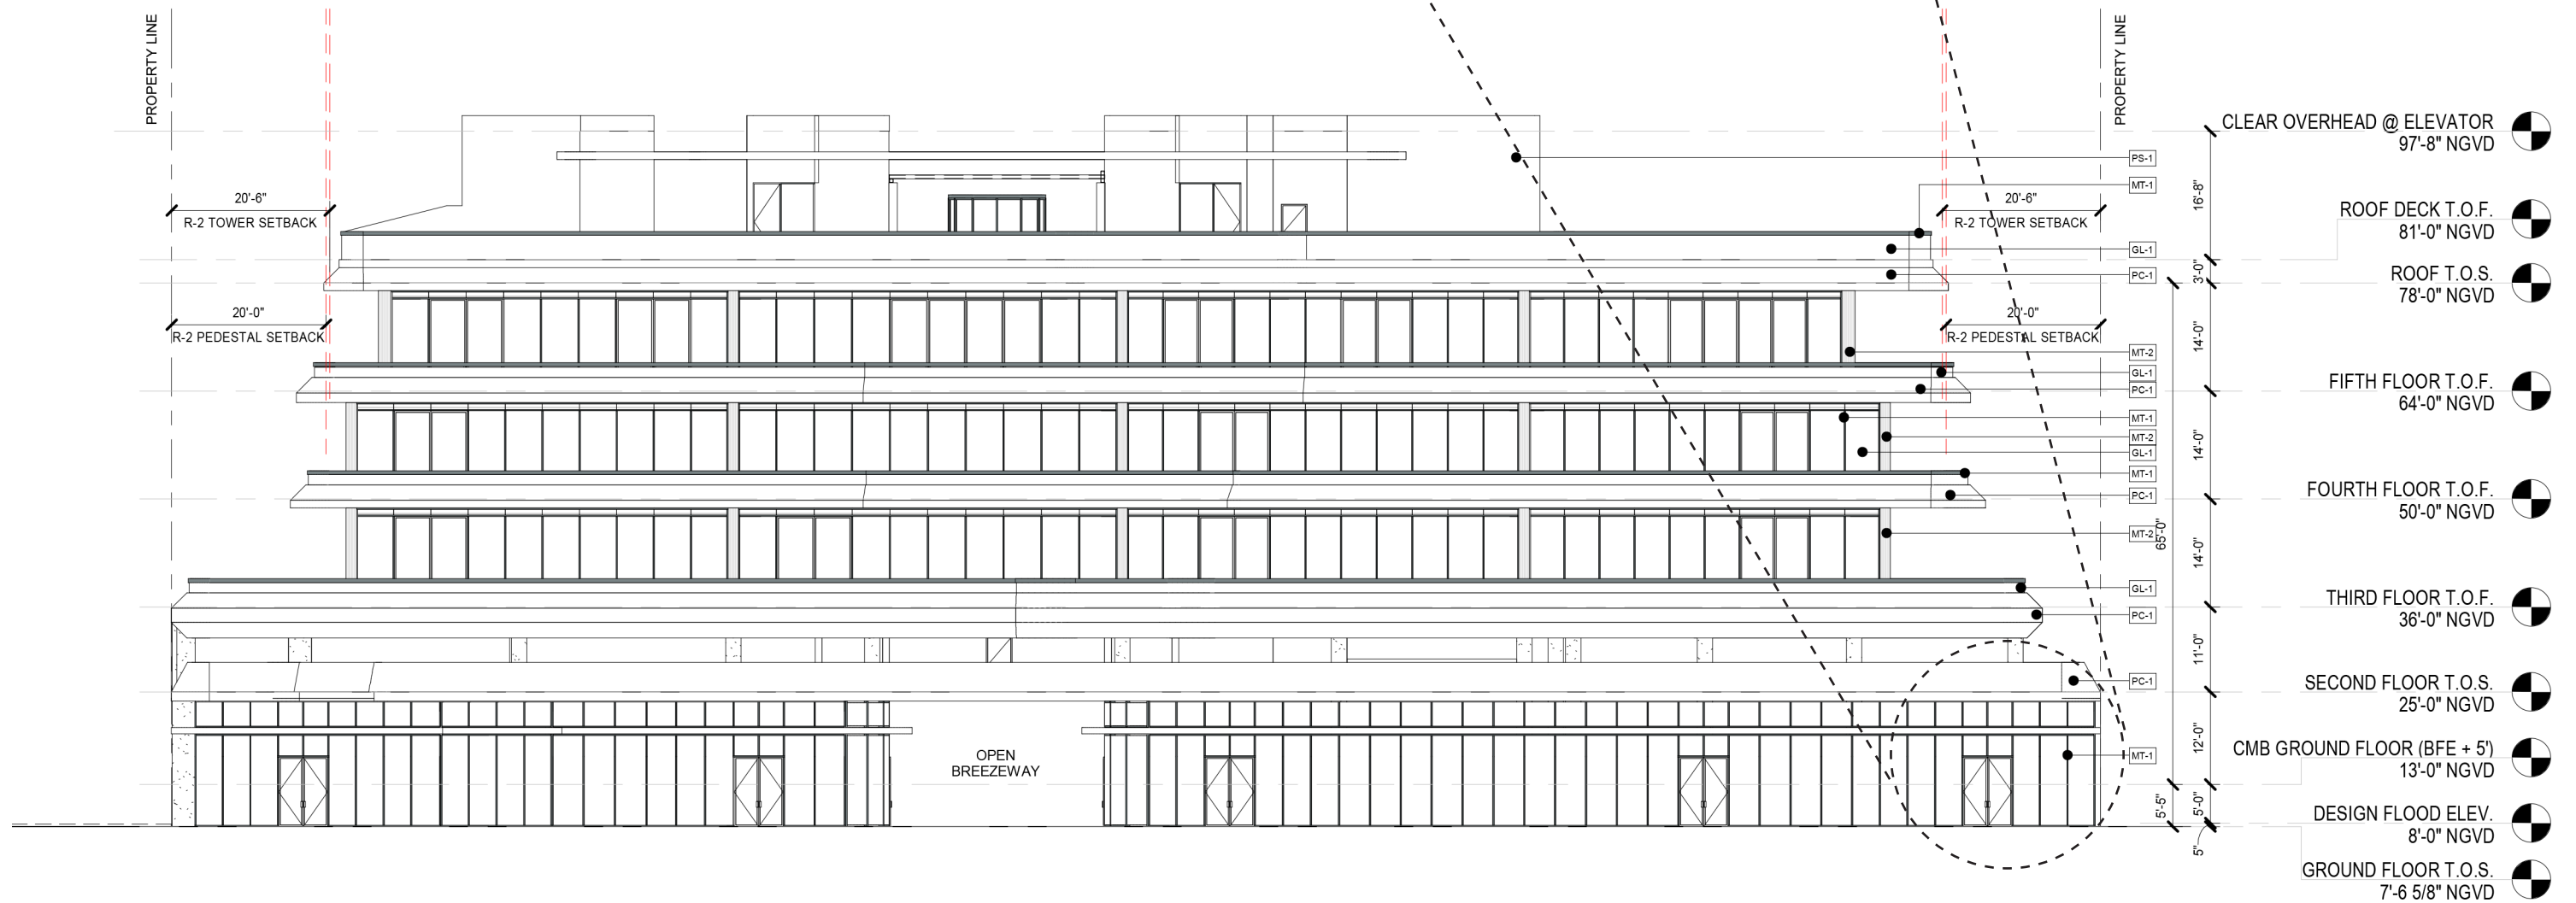

EIGHTEEN SUNSET

1733-1759 PURDY AVENUE & 1724-1752 BAY ROAD
MIAMI BEACH, FLORIDA
DESIGN REVIEW BOARD MEETING
MAY 4, 2021

DESIGN CHANGES ADDRESSED

- ◇ Ground and Upper floor mullion spacing
- ◇ Cantilevered slab finish
- ◇ Change of column and roof wall finish
- ◇ Redesign of Garage level bulkhead
- ◇ New Landscaping added
- ◇ Breezeway ceiling

ITEM 1

Mullion spacing was increased to a 4' spacing on the Ground floor and 5' spacing on Upper floors 3, 4 and 5.

ELEVATION - PURDY ROAD

ELEVATION - BAY ROAD

RENDERING

4'-0" MULLION SPACING AT COMMERCIAL GLAZING STOREFRONT

STREET VIEW

RENDERING

5'-0" MULLION SPACING AT UPPER LEVEL GLAZING

ITEM 2

Cantilevered slab with plaster finish.

PREVIOUS DESIGN - POLISHED CONCRETE

REVISED DESIGN - PLASTER FINISH

ITEM 3

HORIZONTAL WOOD CLADDING

ROOF TOP

ITEM 4

Garage level bulkhead was increased to 3'-6" above the finished floor in order to block vehicles lights and also block any exposed pipes in the garage, which could be seen from the pedestrian sidewalks below.