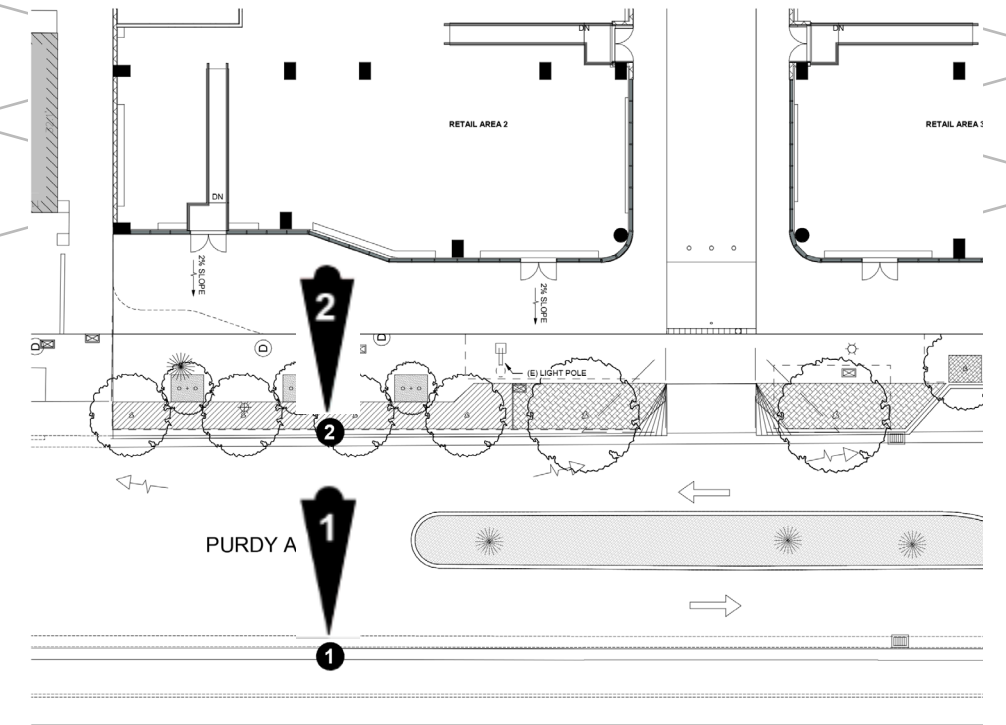

ELEVATION - SOUTH

HORIZONTAL WOOD CLADDING

RENDERING

IPE WOOD DECK

BIRDS-EYE VIEW

HORIZONTAL WOOD CLADDING

RENDERING

IPE WOOD DECK

HORIZONTAL WOOD CLADDING

ROOF TOP

ITEM 4

Garage level bulkhead was increased to 3'-6" above the finished floor in order to block vehicles lights and also block any exposed pipes in the garage, which could be seen from the pedestrian sidewalks below.