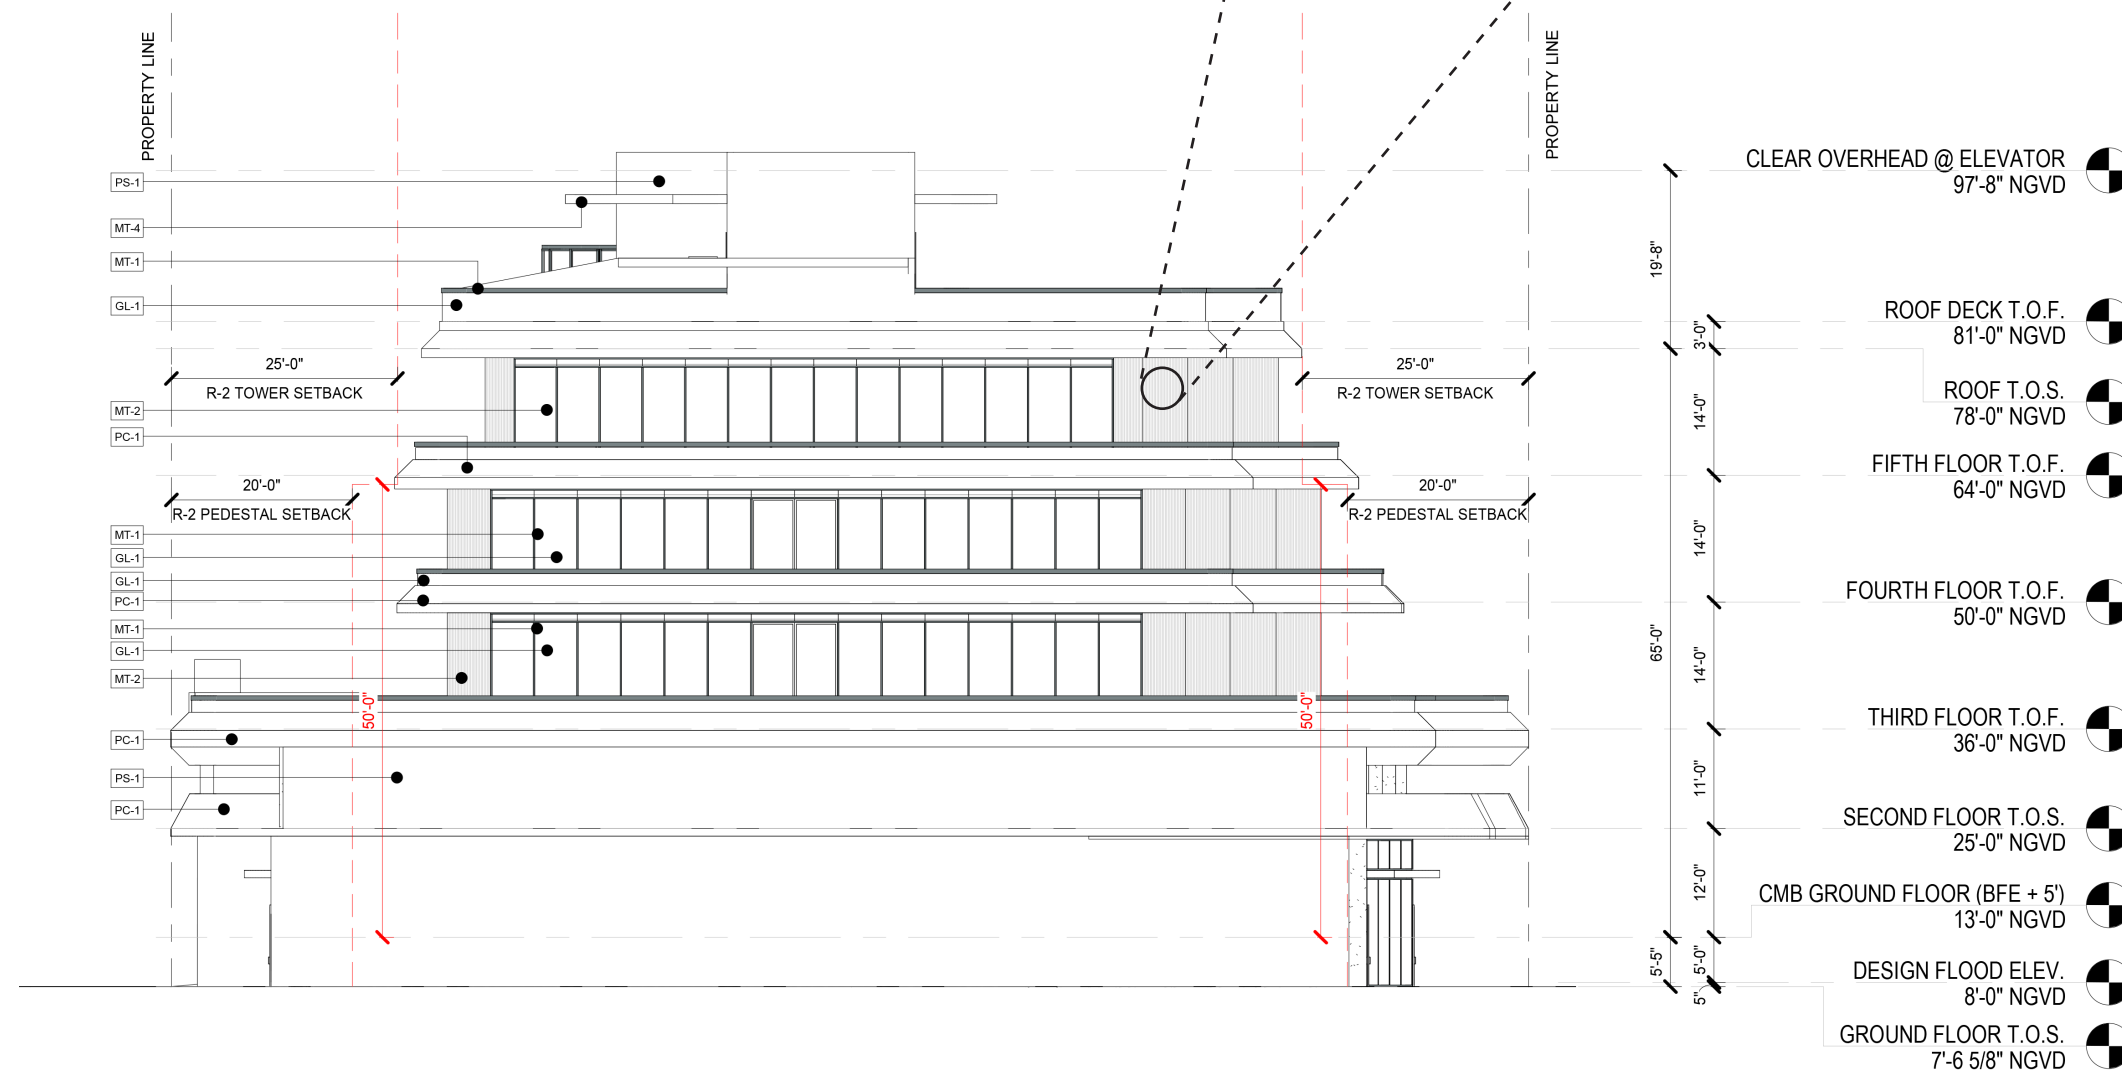

ITEM 1

Mullion spacing was increased to a 4' spacing on the Ground floor and 5' spacing on Upper floors 3, 4 and 5.

ELEVATION - PURDY ROAD

ELEVATION - BAY ROAD

RENDERING

4'-0" MULLION SPACING AT COMMERCIAL GLAZING STOREFRONT

STREET VIEW

RENDERING

5'-0" MULLION SPACING AT UPPER LEVEL GLAZING

ITEM 2

Cantilevered slab with plaster finish.

PREVIOUS DESIGN - POLISHED CONCRETE

REVISED DESIGN - PLASTER FINISH

ITEM 3

All exposed concrete columns on Upper floors 3, 4 and 5, as well as all roof level walls enclosing the elevator core and service rooms, will be clad in IPE wood.

ELEVATION - NORTH

HORIZONTAL WOOD CLADDING

HORIZONTAL WOOD CLADDING

ROOF TOP

ITEM 4

Garage level bulkhead was increased to 3'-6" above the finished floor in order to block vehicles lights and also block any exposed pipes in the garage, which could be seen from the pedestrian sidewalks below.