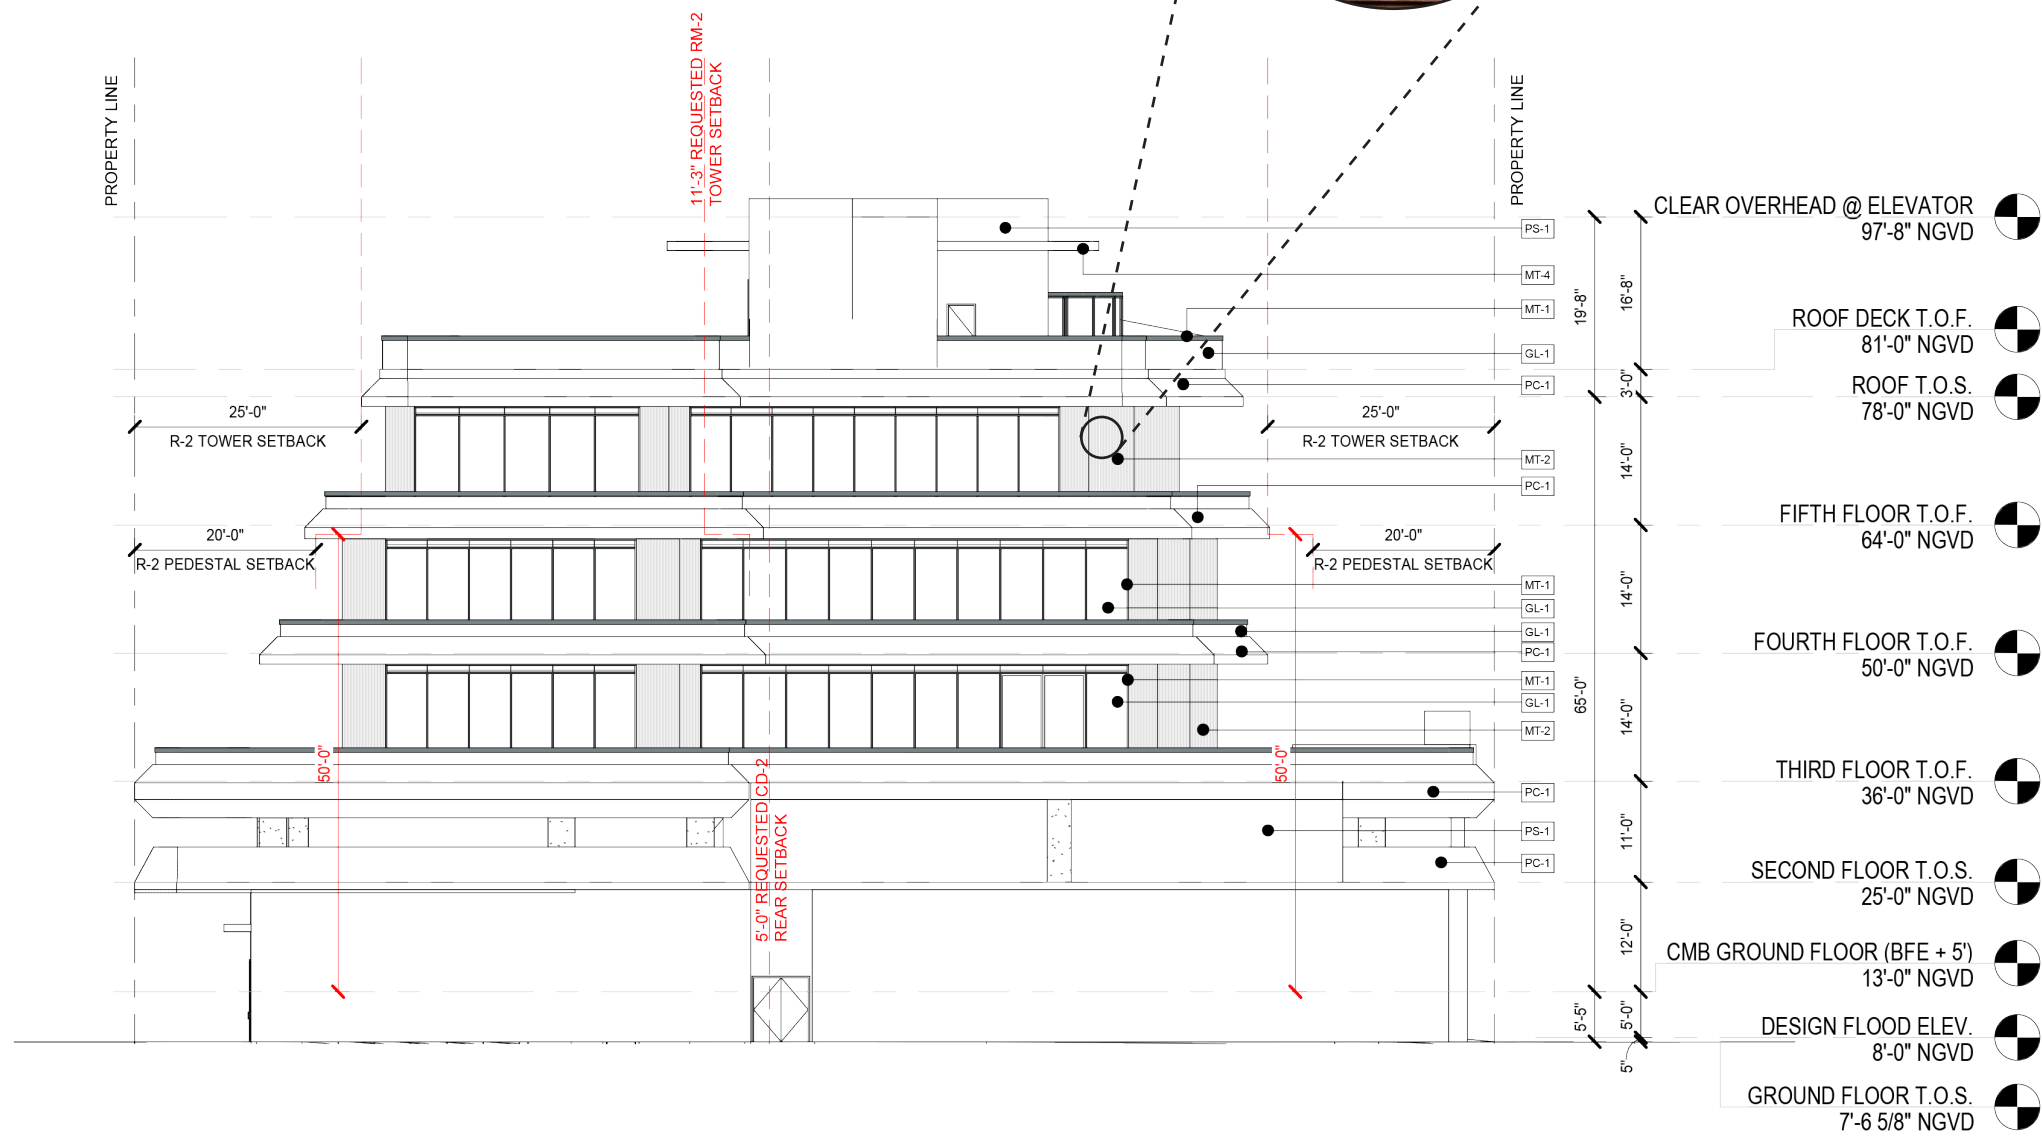

ITEM 1

Mullion spacing was increased to a 4' spacing on the Ground floor and 5' spacing on Upper floors 3, 4 and 5.

ELEVATION - PURDY ROAD

ELEVATION - BAY ROAD

RENDERING

4'-0" MULLION SPACING AT COMMERCIAL GLAZING STOREFRONT

All exposed concrete columns on Upper floors 3, 4 and 5, as well as all roof level walls enclosing the elevator core and service rooms, will be clad in IPE wood.

ELEVATION - NORTH

HORIZONTAL WOOD CLADDING

ELEVATION - SOUTH

HORIZONTAL WOOD CLADDING

RENDERING

IPE WOOD DECK

BIRDS-EYE VIEW

HORIZONTAL WOOD CLADDING

RENDERING

IPE WOOD DECK

HORIZONTAL WOOD CLADDING

ROOF TOP

ITEM 4

Garage level bulkhead was increased to 3'-6" above the finished floor in order to block vehicles lights and also block any exposed pipes in the garage, which could be seen from the pedestrian sidewalks below.