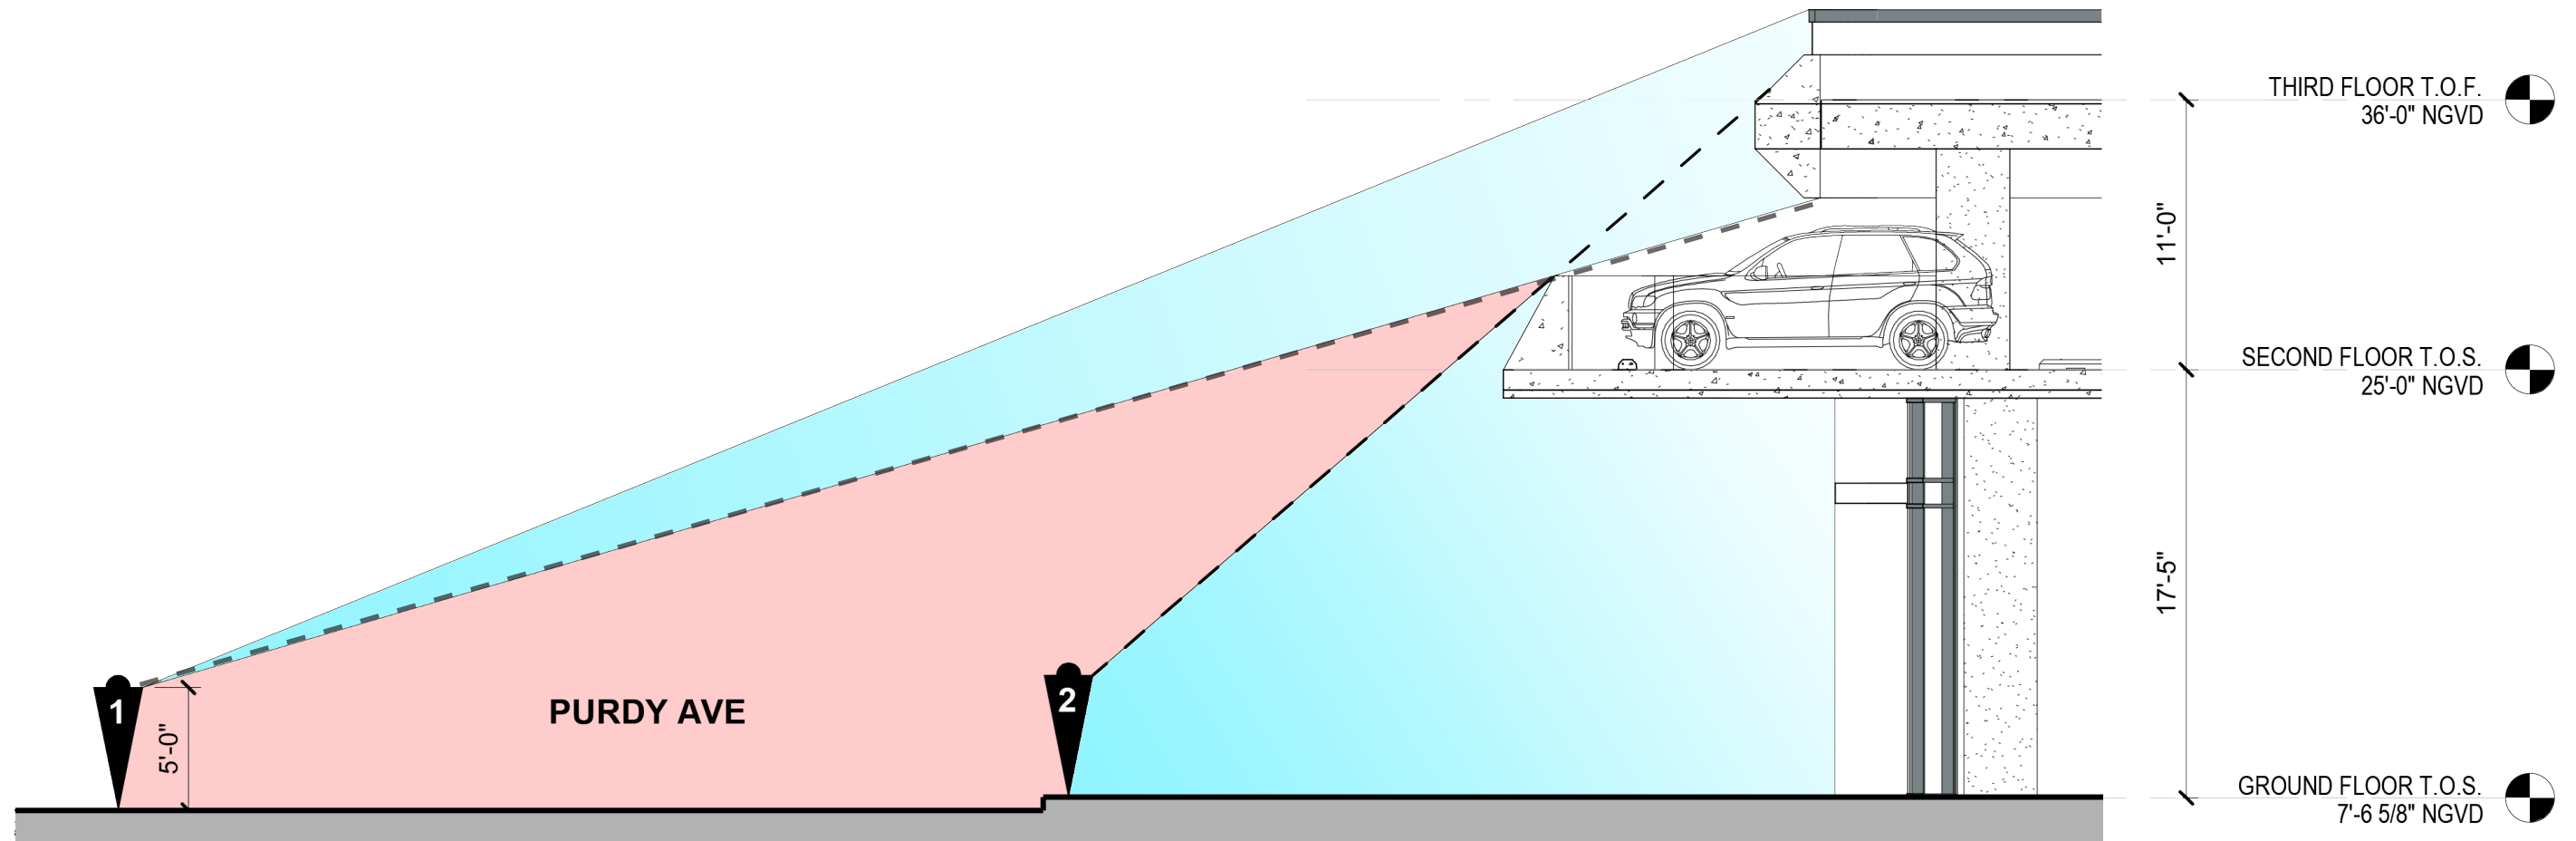

HORIZONTAL WOOD CLADDING

ROOF TOP

ITEM 4

Garage level bulkhead was increased to 3'-6" above the finished floor in order to block vehicles lights and also block any exposed pipes in the garage, which could be seen from the pedestrian sidewalks below.

GROUND FLOOR KEYPLAN

SITE DIAGRAM

RENDERING

REVISED BULKHEAD DESIGN

STREET VIEW

ITEM 5

Additional landscaping has been added to the different levels of the building in order to soften the mass of the building and bulkhead railings.