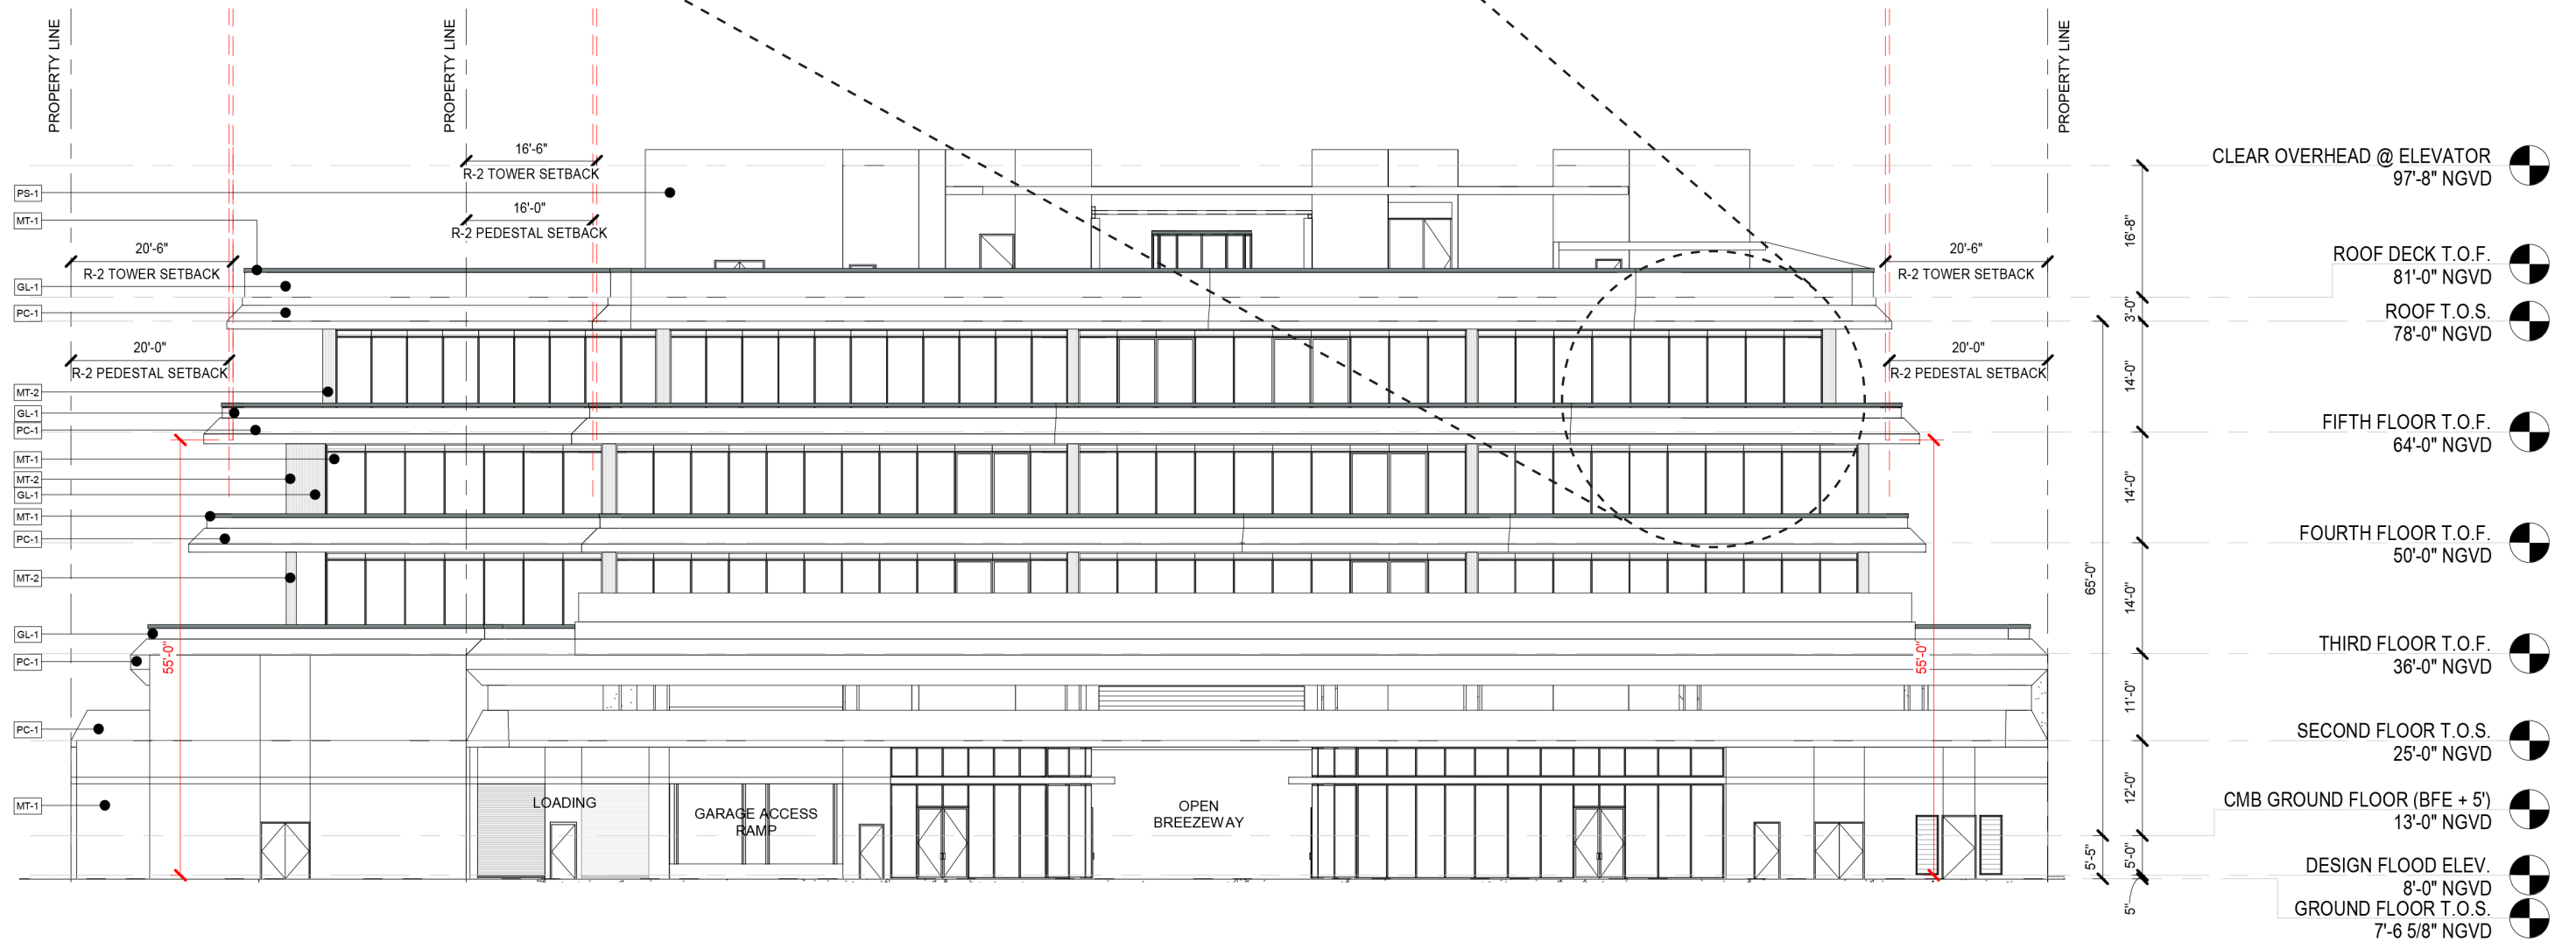

ITEM 1

Mullion spacing was increased to a 4' spacing on the Ground floor and 5' spacing on Upper floors 3, 4 and 5.

ELEVATION - PURDY ROAD

ELEVATION - BAY ROAD

RENDERING

4'-0" MULLION SPACING AT COMMERCIAL GLAZING STOREFRONT

STREET VIEW

RENDERING

5'-0" MULLION SPACING AT UPPER LEVEL GLAZING

ITEM 2

Cantilevered slab with plaster finish.

PREVIOUS DESIGN - POLISHED CONCRETE

REVISED DESIGN - PLASTER FINISH

ITEM 3

All exposed concrete columns on Upper floors 3, 4 and 5, as well as all roof level walls enclosing the elevator core and service rooms, will be clad in IPE wood.

ELEVATION - NORTH

HORIZONTAL WOOD CLADDING

HORIZONTAL WOOD CLADDING

ROOF TOP

ITEM 4

Garage level bulkhead was increased to 3'-6" above the finished floor in order to block vehicles lights and also block any exposed pipes in the garage, which could be seen from the pedestrian sidewalks below.