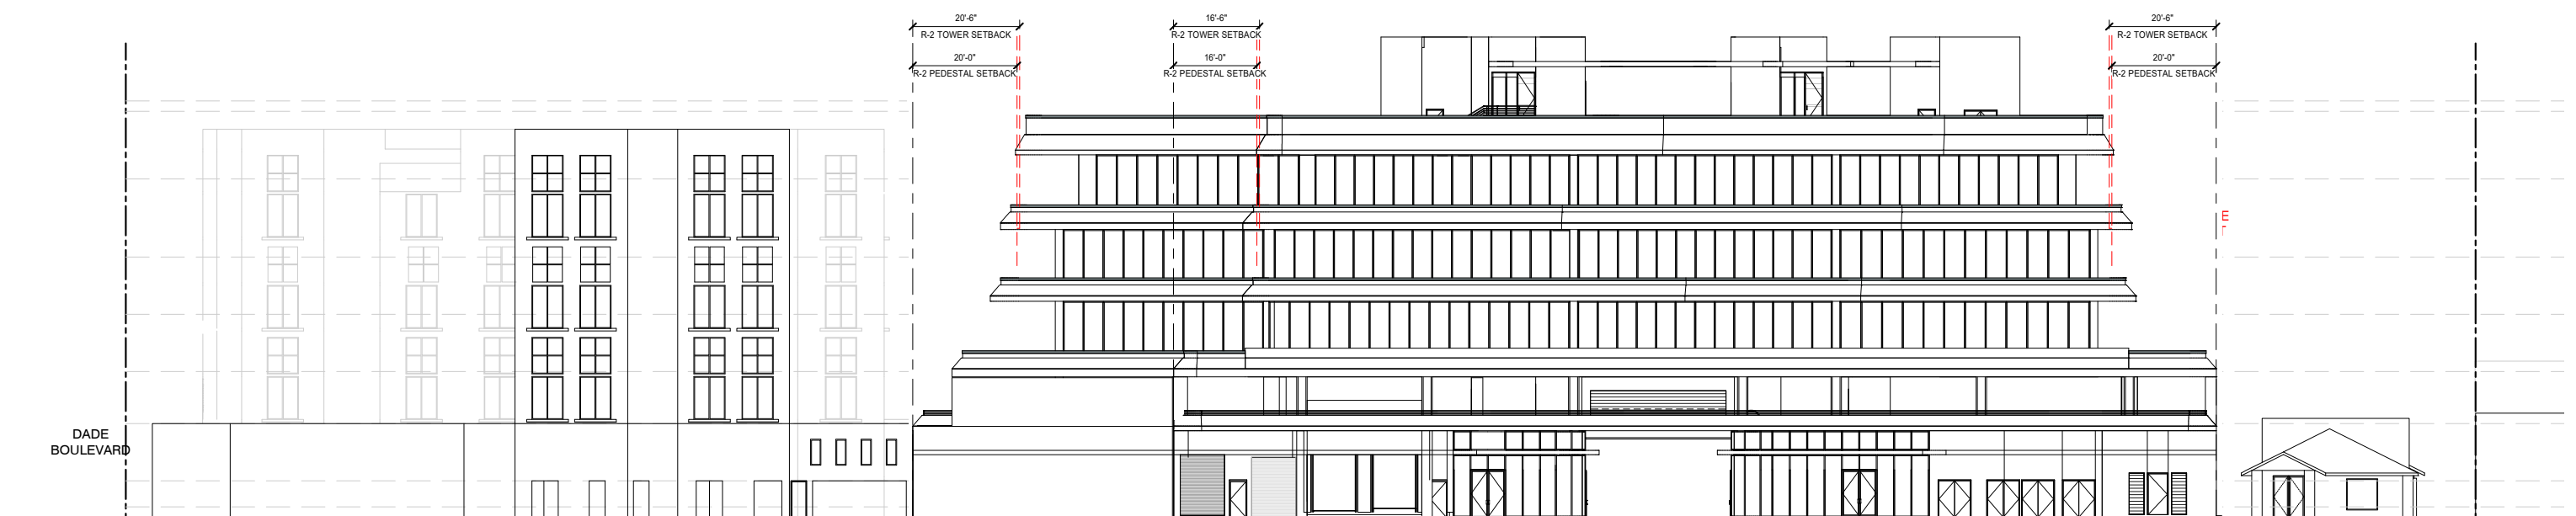

CONTEXTUAL ELEVATION PROPOSED

PURDY ROAD CONTEXTUAL ELEVATION

BAY ROAD CONTEXTUAL ELEVATION

SCALE: 1"=30'-0"

EIGHTEEN SUNSET
1759 PURDY AVE.
MIAMI BEACH, FLORIDA
10/14/20

RAI A. FERNANDEZ R.A.
AR 0012637

TRANSVERSE SECTION

SCALE: 1/16" = 1'-0"

TRANSVERSE SECTION PROPOSED

RAI A. FERNANDEZ R.A.
AR 0012637

TRANSVERSE SECTION

SCALE: 1/16" = 1'-0"

TRANSVERSE SECTION PROPOSED

RAI A. FERNANDEZ R.A.
AR 0012637

SCALE: 1/16" = 1'-0"

TRANSVERSE SECTION PROPOSED

MAIN ENTRY VIEW

MAIN ENTRY VIEW

EIGHTEEN SUNSET