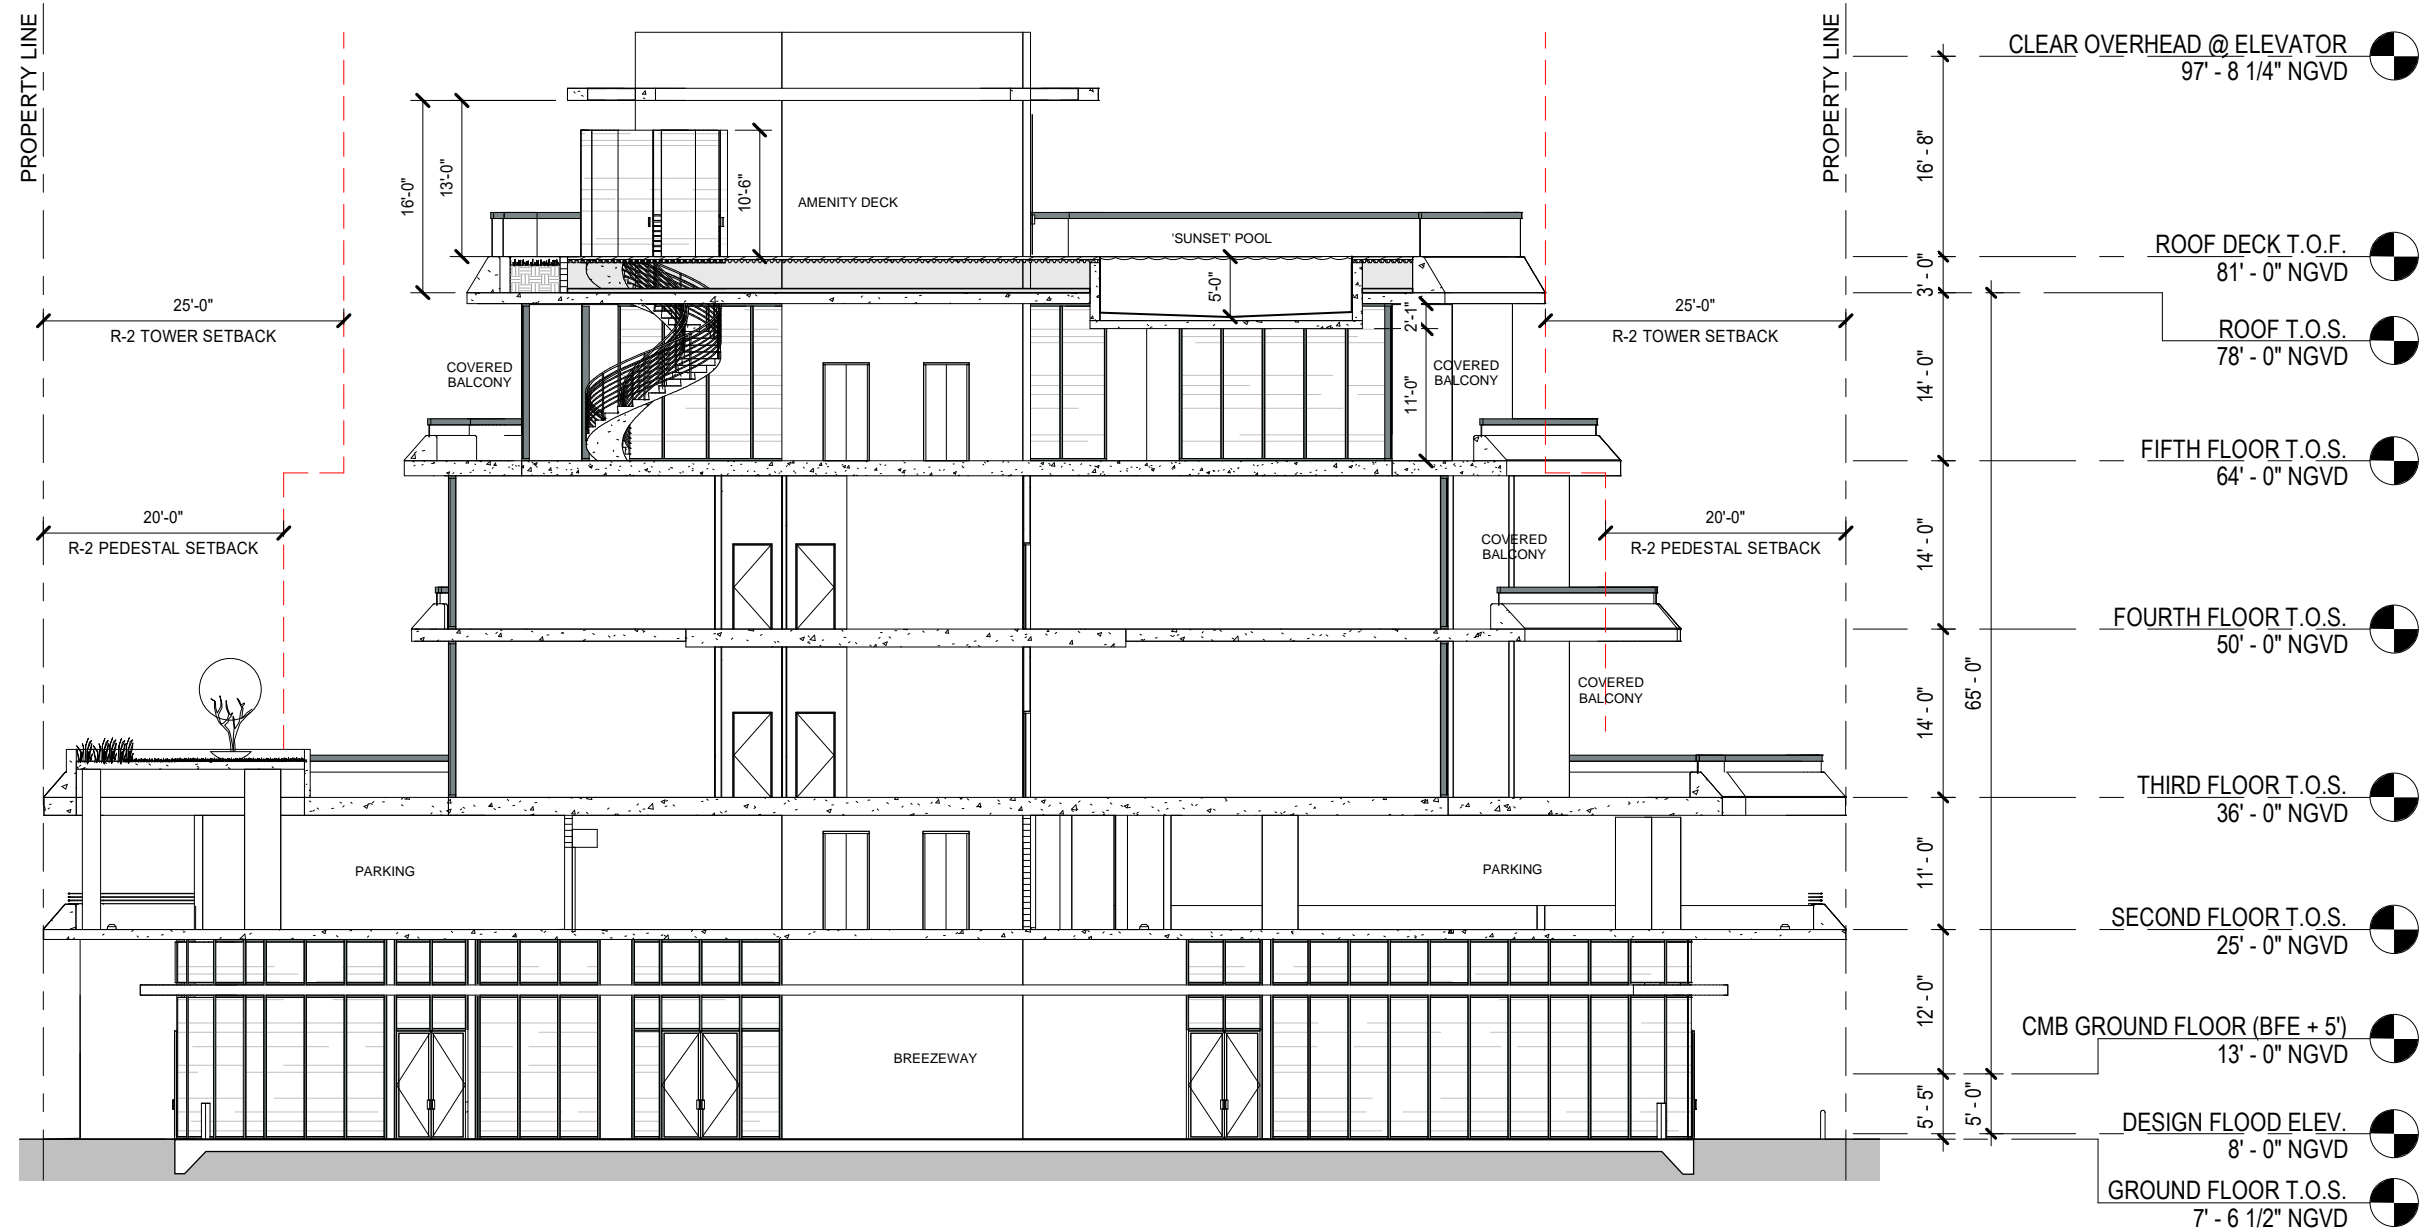

CONTEXTUAL ELEVATION PROPOSED

PURDY ROAD CONTEXTUAL ELEVATION

BAY ROAD CONTEXTUAL ELEVATION

SCALE: 1"=30'-0"

EIGHTEEN SUNSET
1759 PURDY AVE.
MIAMI BEACH, FLORIDA
10/14/20

RAI A. FERNANDEZ R.A.
AR 0012637

TRANSVERSE SECTION

SCALE: 1/16" = 1'-0"

TRANSVERSE SECTION PROPOSED

RAI A. FERNANDEZ R.A.
AR 0012637

TRANSVERSE SECTION

SCALE: 1/16" = 1'-0"

TRANSVERSE SECTION PROPOSED

RAI A. FERNANDEZ R.A.
AR 0012637

SCALE: 1/16" = 1'-0"

TRANSVERSE SECTION PROPOSED

MAIN ENTRY VIEW

MAIN ENTRY VIEW

EIGHTEEN SUNSET