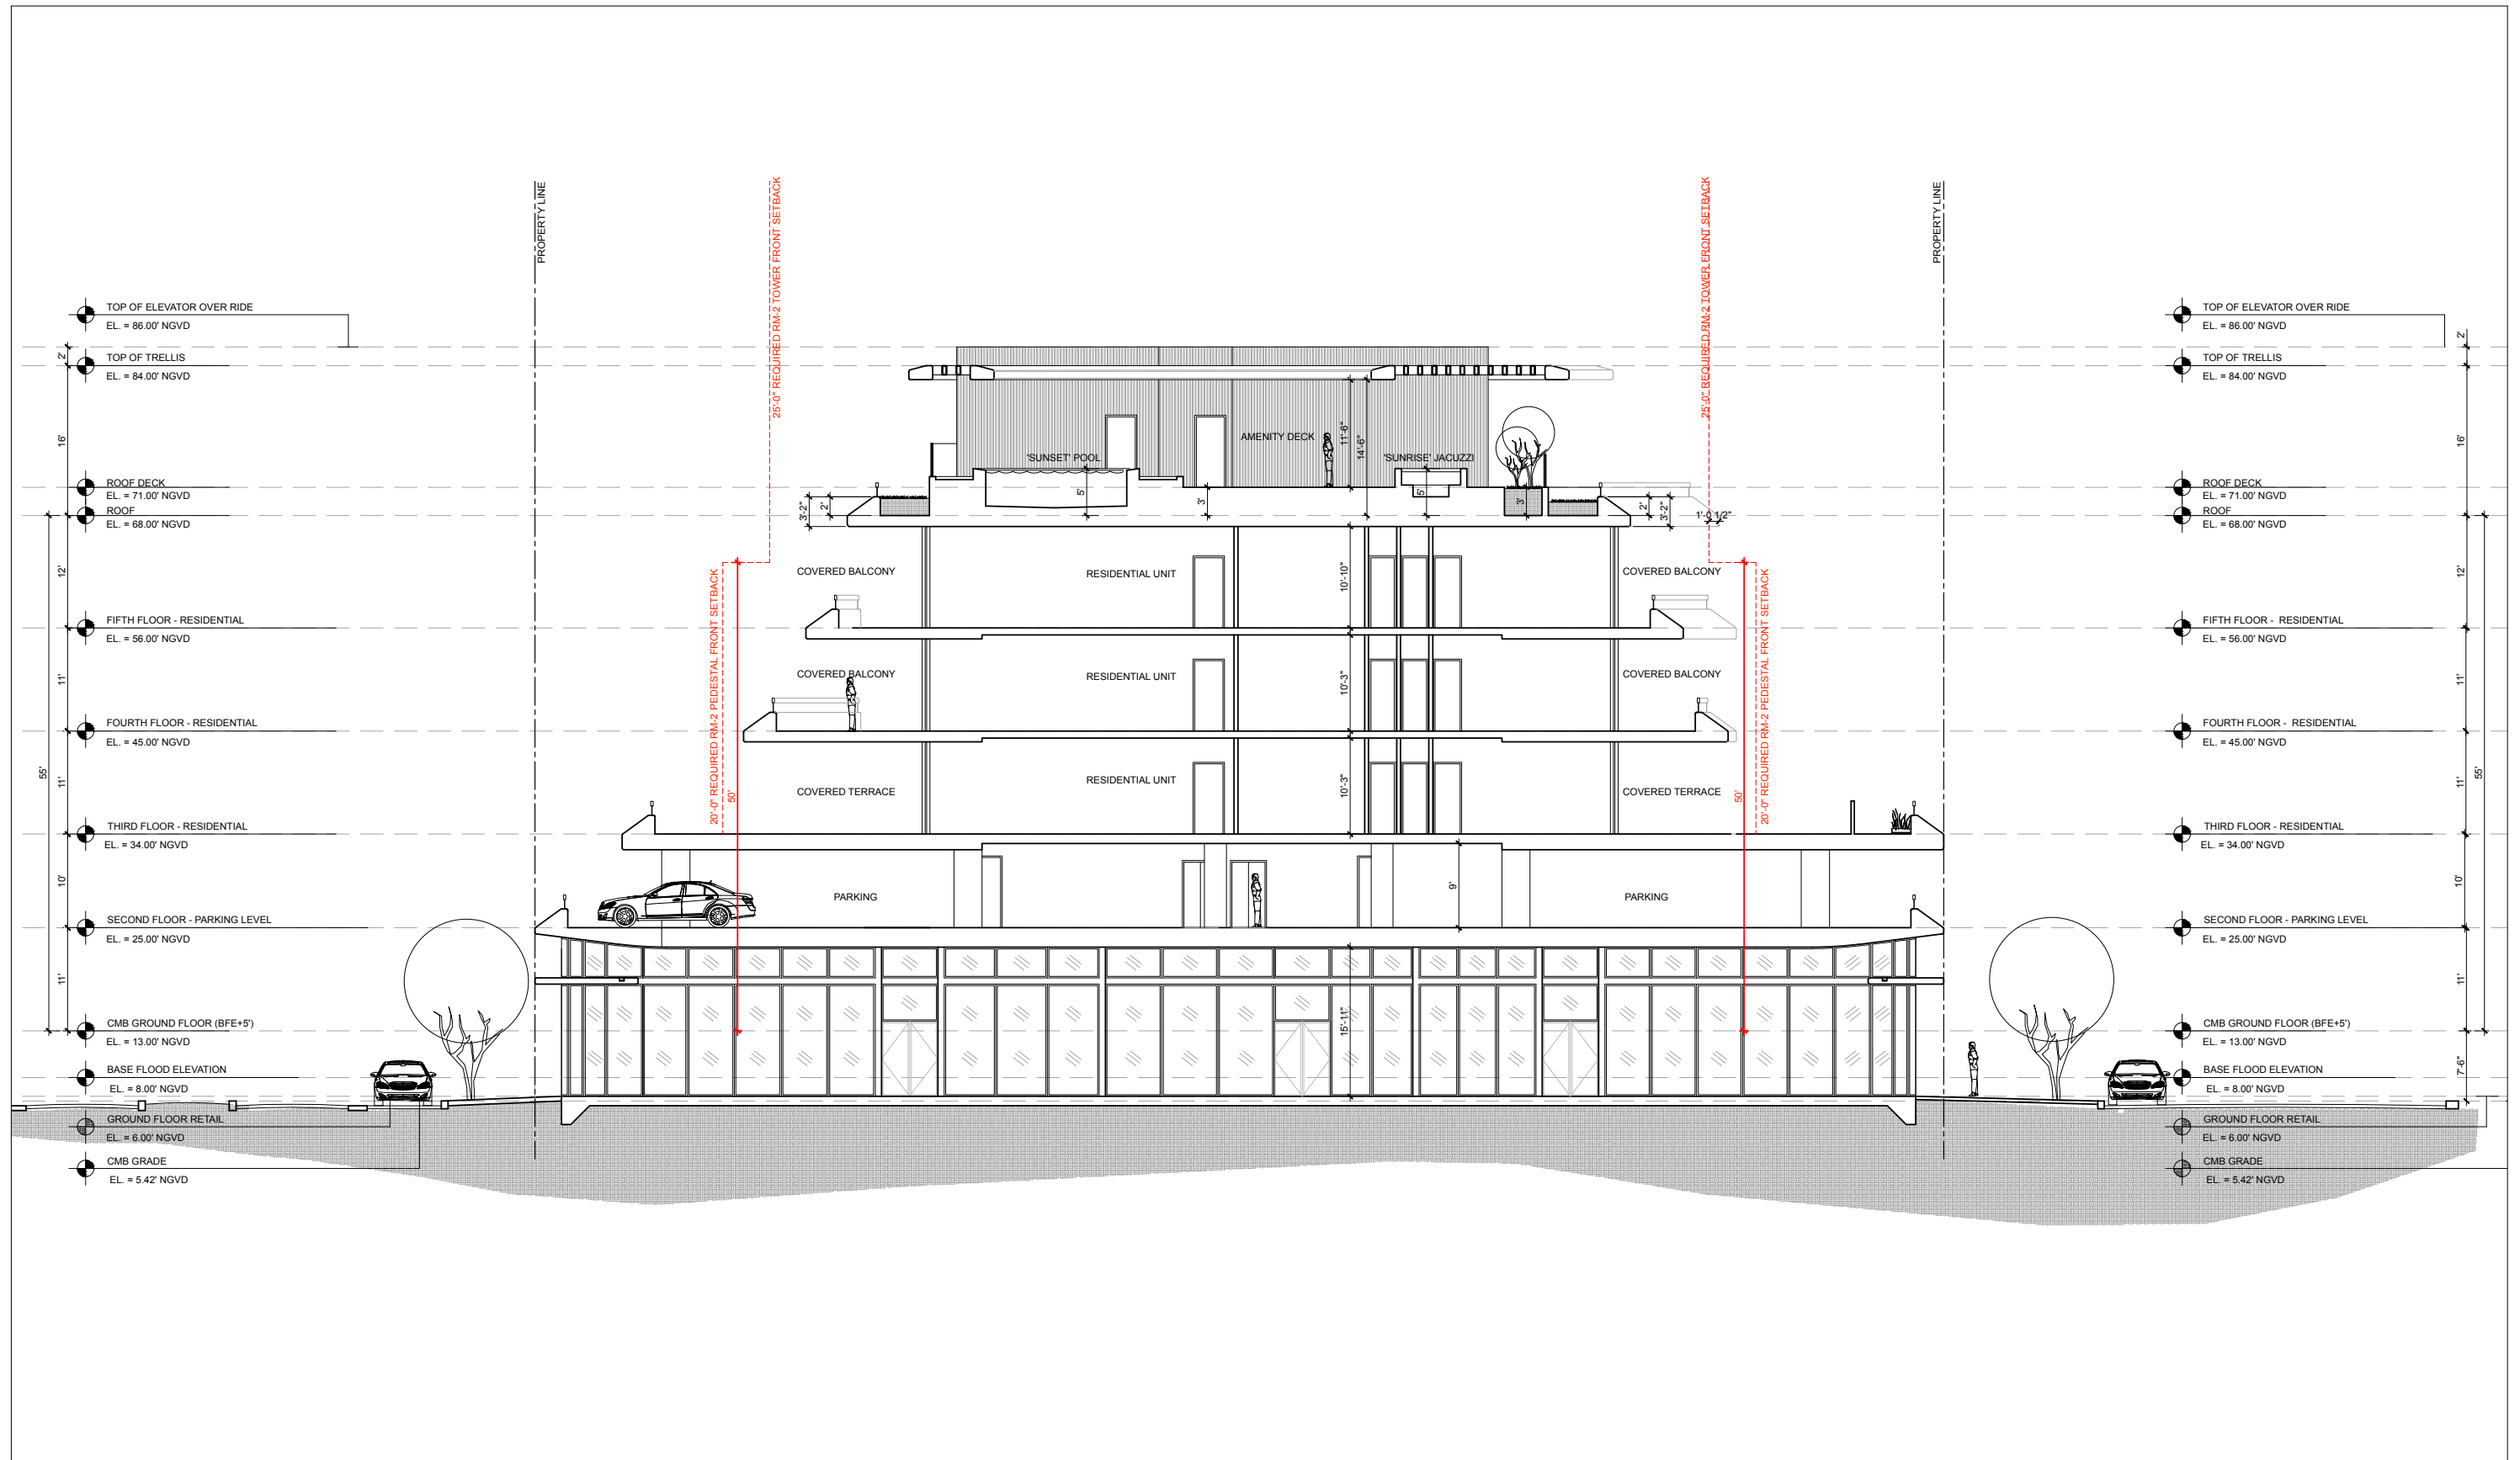

CONTEXTUAL ELEVATION PROPOSED

PURDY ROAD CONTEXTUAL ELEVATION

BAY ROAD CONTEXTUAL ELEVATION

SCALE: 1"=30'-0"

EIGHTEEN SUNSET
1759 PURDY AVE.
MIAMI BEACH, FLORIDA
10/14/20

RAI A. FERNANDEZ R.A.
AR 0012637

TRANSVERSE SECTION

SCALE: 1/16" = 1'-0"

TRANSVERSE SECTION PROPOSED

RAI A. FERNANDEZ R.A.
AR 0012637

TRANSVERSE SECTION

SCALE: 1/16" = 1'-0"

TRANSVERSE SECTION PROPOSED

RAI A. FERNANDEZ R.A.
AR 0012637

SCALE: 1/16" = 1'-0"

TRANSVERSE SECTION PROPOSED

MAIN ENTRY VIEW

MAIN ENTRY VIEW

EIGHTEEN SUNSET