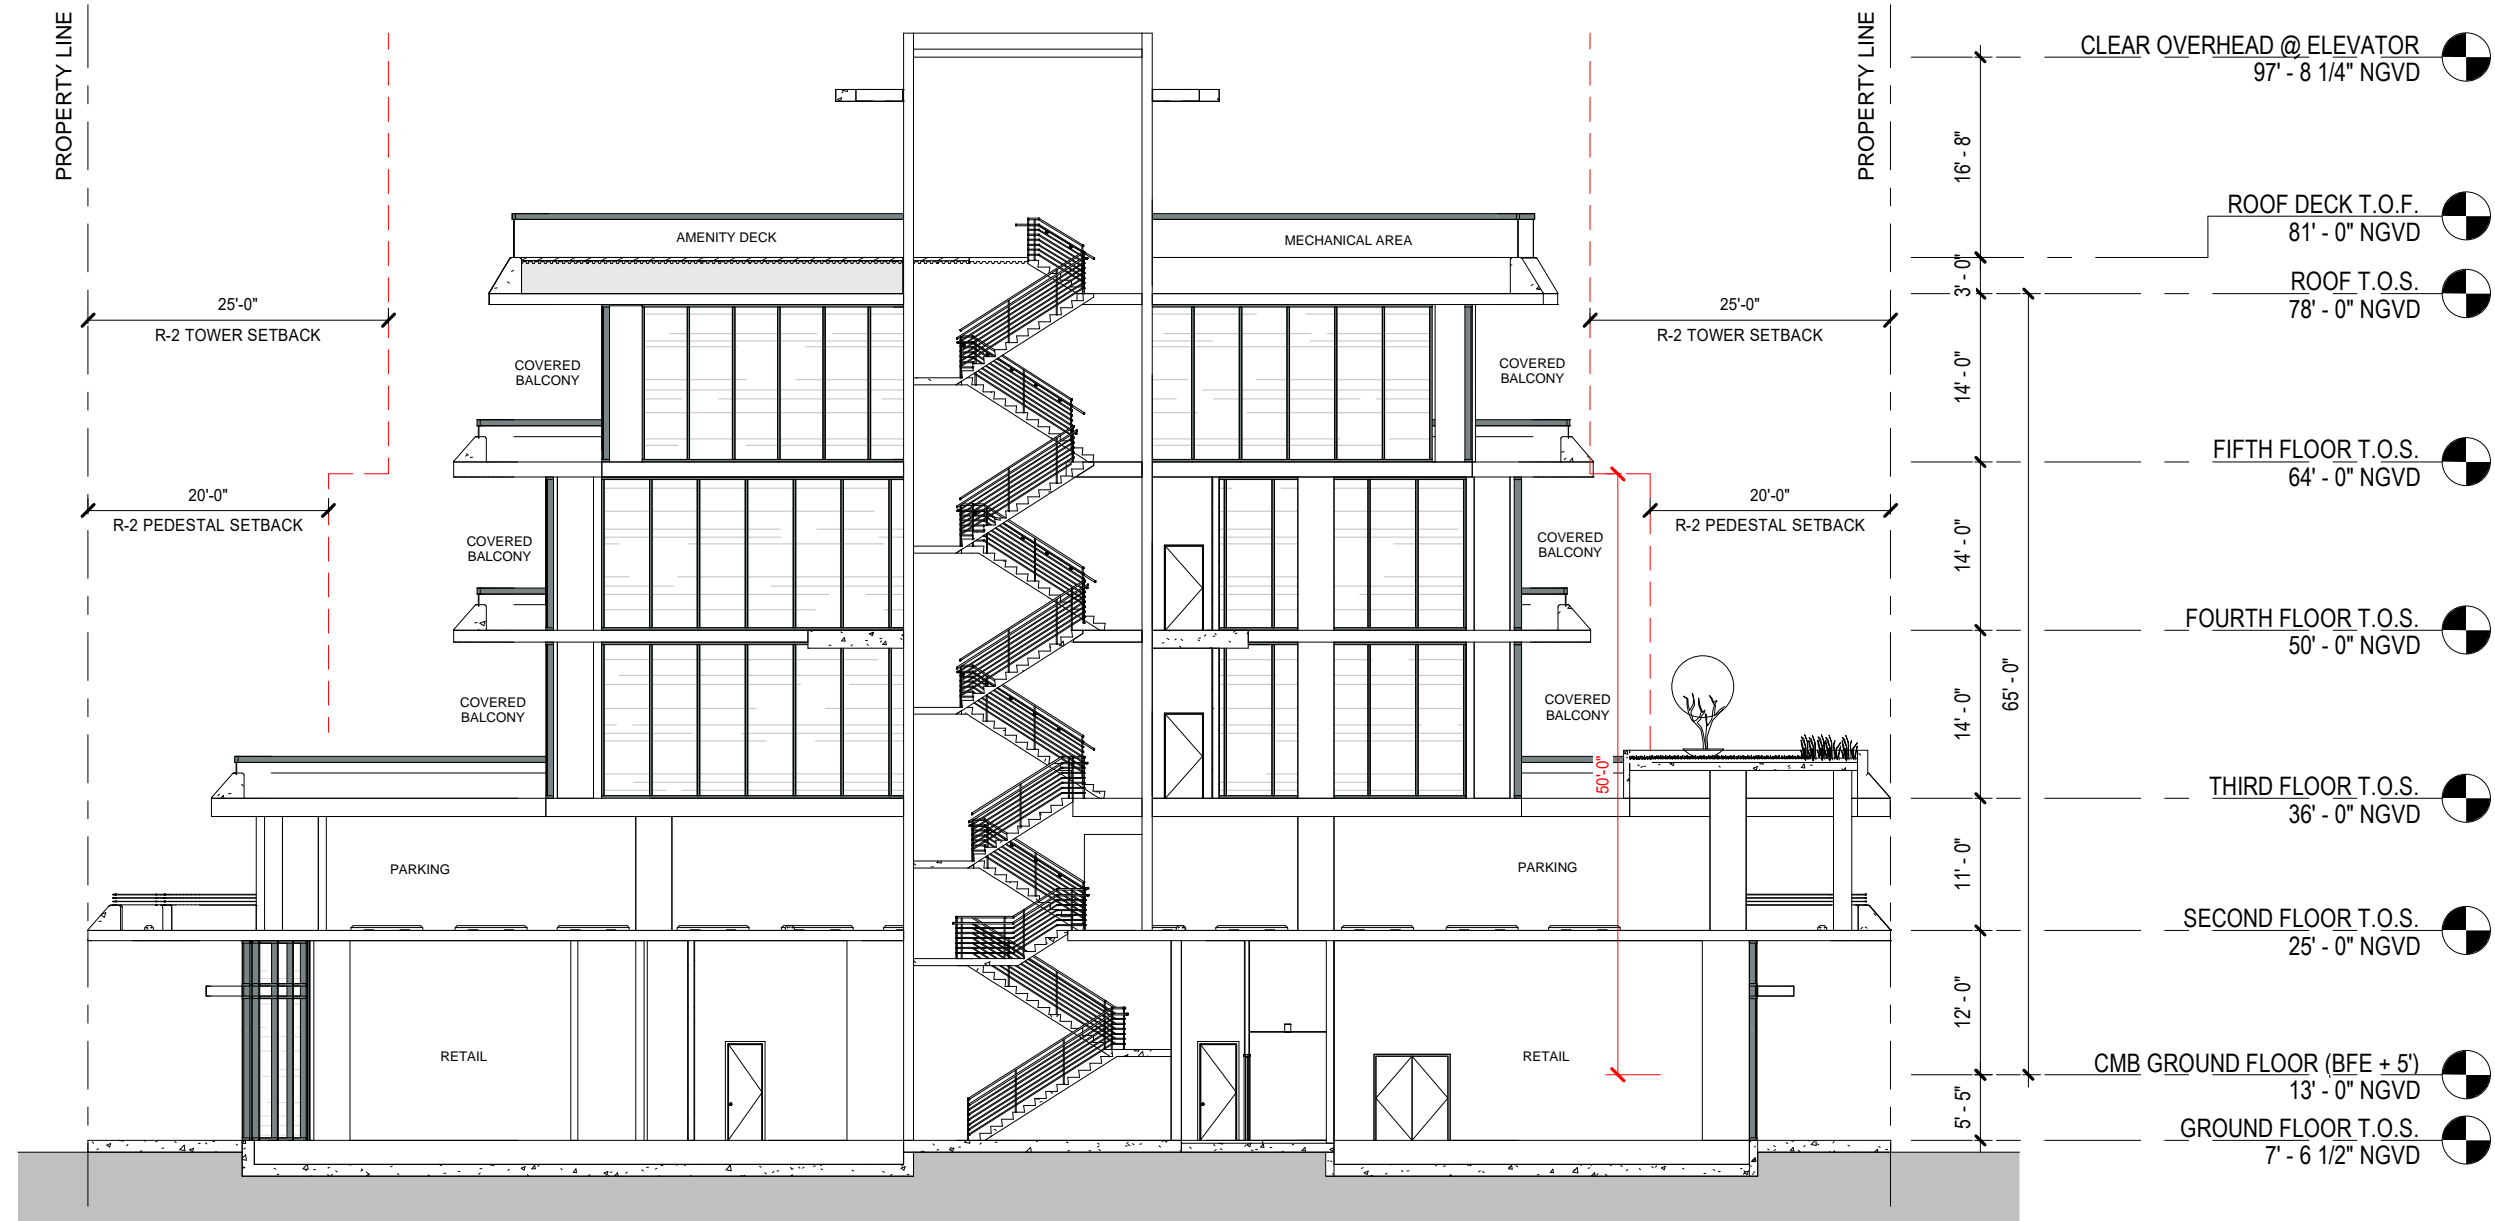

CONTEXTUAL ELEVATION PROPOSED

PURDY ROAD CONTEXTUAL ELEVATION

BAY ROAD CONTEXTUAL ELEVATION

SCALE: 1"=30'-0"

EIGHTEEN SUNSET
1759 PURDY AVE.
MIAMI BEACH, FLORIDA
10/14/20

RAI A. FERNANDEZ R.A.
AR 0012637

TRANSVERSE SECTION

SCALE: 1/16" = 1'-0"

TRANSVERSE SECTION PROPOSED

RAI A. FERNANDEZ R.A.
AR 0012637

TRANSVERSE SECTION

SCALE: 1/16" = 1'-0"

TRANSVERSE SECTION PROPOSED

RAI A. FERNANDEZ R.A.
AR 0012637

SCALE: 1/16" = 1'-0"

TRANSVERSE SECTION PROPOSED

MAIN ENTRY VIEW

MAIN ENTRY VIEW

EIGHTEEN SUNSET