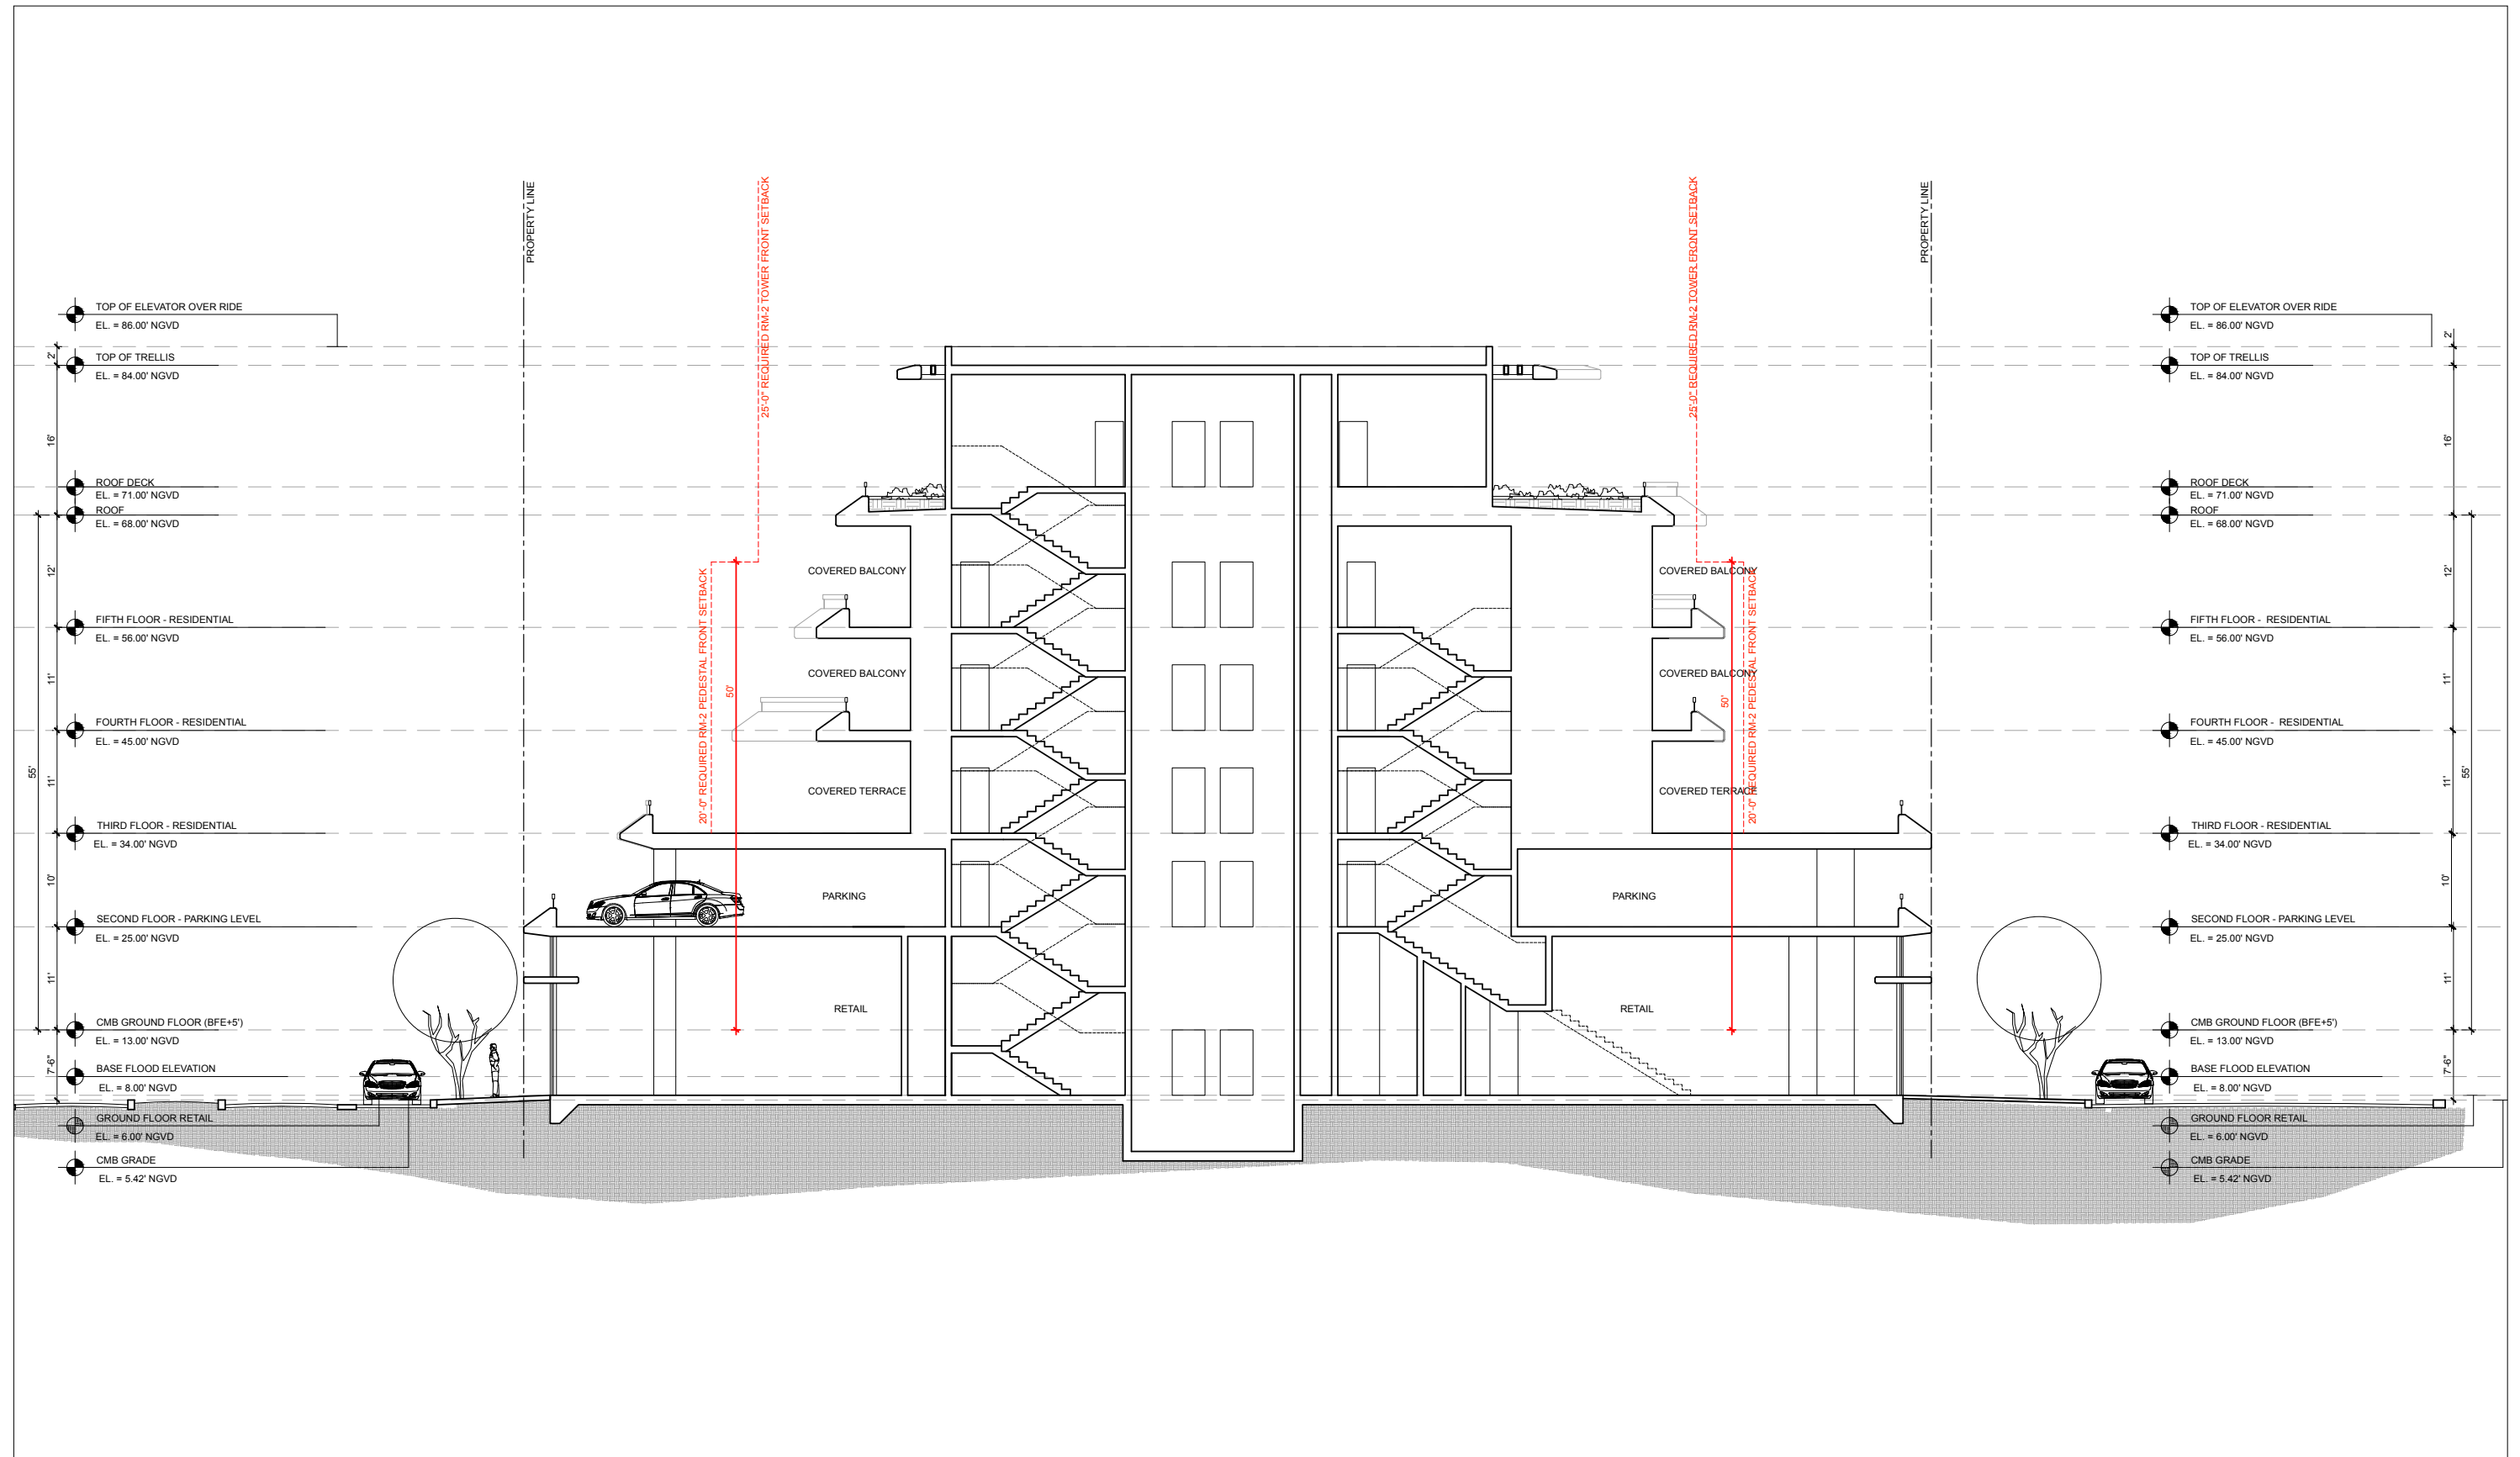

CONTEXTUAL ELEVATION PROPOSED

PURDY ROAD CONTEXTUAL ELEVATION

BAY ROAD CONTEXTUAL ELEVATION

SCALE: 1"=30'-0"

EIGHTEEN SUNSET
1759 PURDY AVE.
MIAMI BEACH, FLORIDA
10/14/20

RAI A. FERNANDEZ R.A.
AR 0012637

TRANSVERSE SECTION

SCALE: 1/16" = 1'-0"

TRANSVERSE SECTION PROPOSED

RAI A. FERNANDEZ R.A.
AR 0012637

TRANSVERSE SECTION

SCALE: 1/16" = 1'-0"

TRANSVERSE SECTION PROPOSED

RAI A. FERNANDEZ R.A.
AR 0012637

SCALE: 1/16" = 1'-0"

TRANSVERSE SECTION PROPOSED

MAIN ENTRY VIEW

MAIN ENTRY VIEW

EIGHTEEN SUNSET