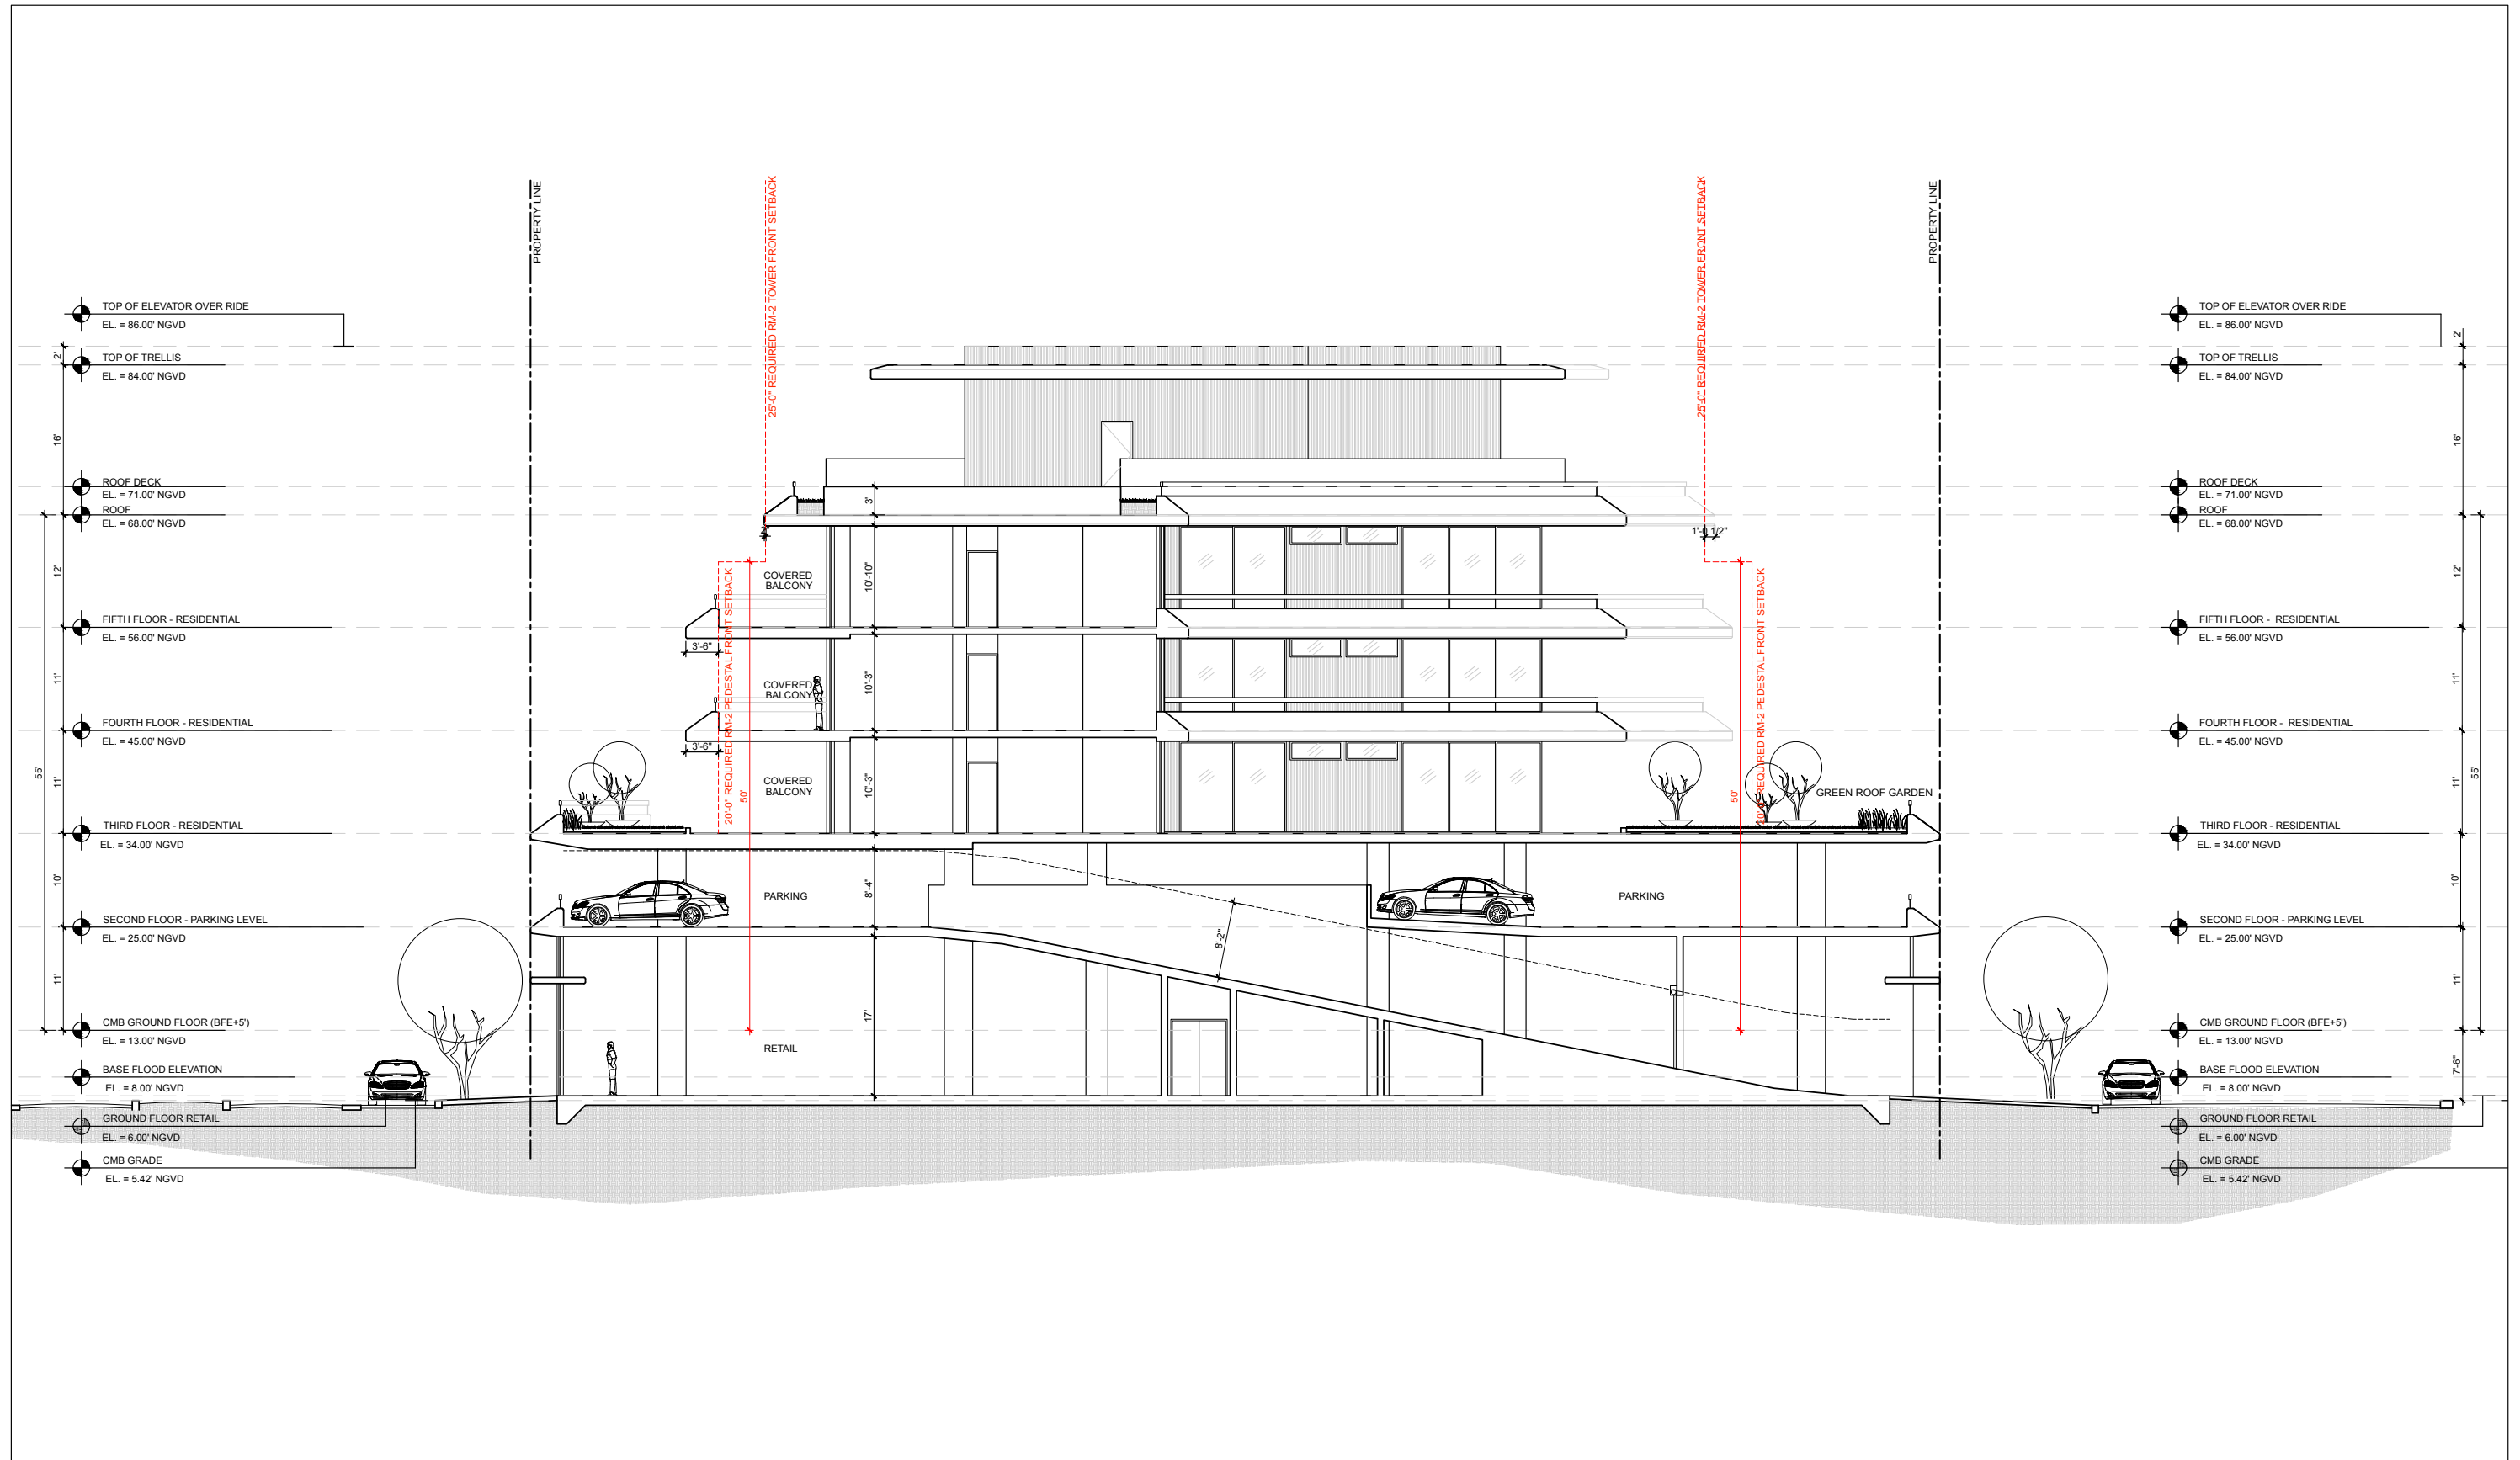

CONTEXTUAL ELEVATION PROPOSED

PURDY ROAD CONTEXTUAL ELEVATION

BAY ROAD CONTEXTUAL ELEVATION

SCALE: 1"=30'-0"

EIGHTEEN SUNSET
1759 PURDY AVE.
MIAMI BEACH, FLORIDA
10/14/20

RAI A. FERNANDEZ R.A.
AR 0012637

TRANSVERSE SECTION

SCALE: 1/16" = 1'-0"

TRANSVERSE SECTION PROPOSED

RAI A. FERNANDEZ R.A.
AR 0012637

TRANSVERSE SECTION

SCALE: 1/16" = 1'-0"

TRANSVERSE SECTION PROPOSED

RAI A. FERNANDEZ R.A.
AR 0012637

SCALE: 1/16" = 1'-0"

TRANSVERSE SECTION PROPOSED

MAIN ENTRY VIEW

MAIN ENTRY VIEW

EIGHTEEN SUNSET