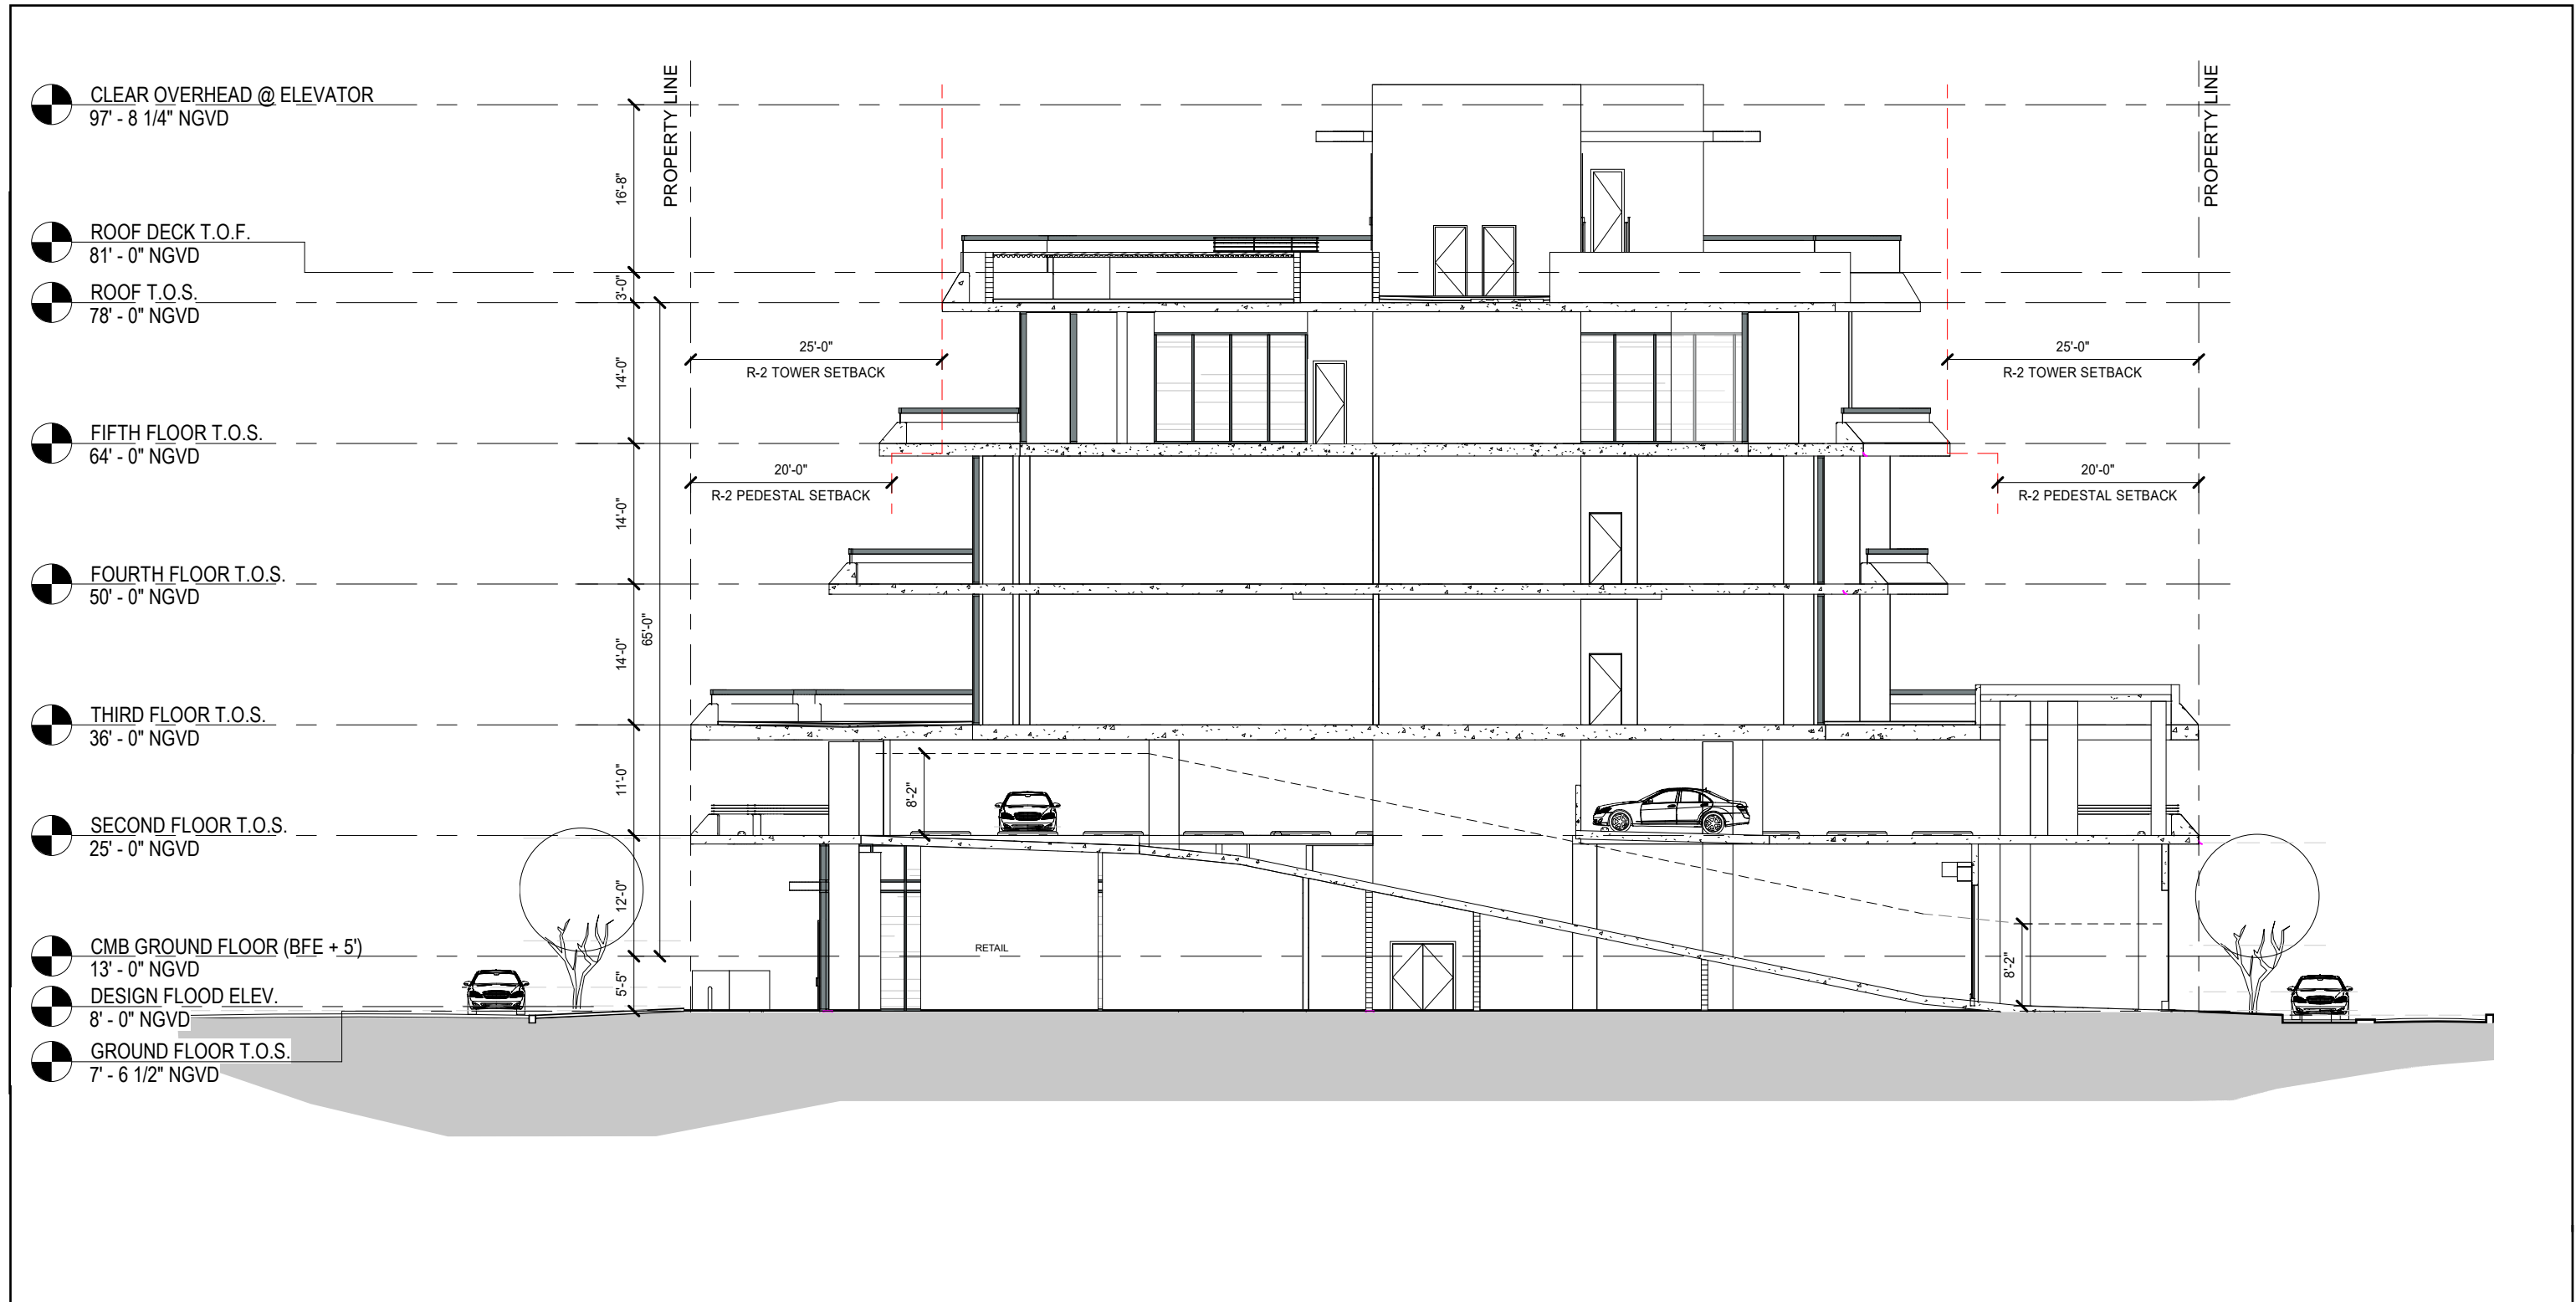

CONTEXTUAL ELEVATION PROPOSED

PURDY ROAD CONTEXTUAL ELEVATION

BAY ROAD CONTEXTUAL ELEVATION

SCALE: 1"=30'-0"

EIGHTEEN SUNSET
1759 PURDY AVE.
MIAMI BEACH, FLORIDA
10/14/20

RAI A. FERNANDEZ R.A.
AR 0012637

TRANSVERSE SECTION

SCALE: 1/16" = 1'-0"

TRANSVERSE SECTION PROPOSED

RAI A. FERNANDEZ R.A.
AR 0012637

TRANSVERSE SECTION

SCALE: 1/16" = 1'-0"

TRANSVERSE SECTION PROPOSED

RAI A. FERNANDEZ R.A.
AR 0012637

SCALE: 1/16" = 1'-0"

TRANSVERSE SECTION PROPOSED

MAIN ENTRY VIEW

MAIN ENTRY VIEW

EIGHTEEN SUNSET