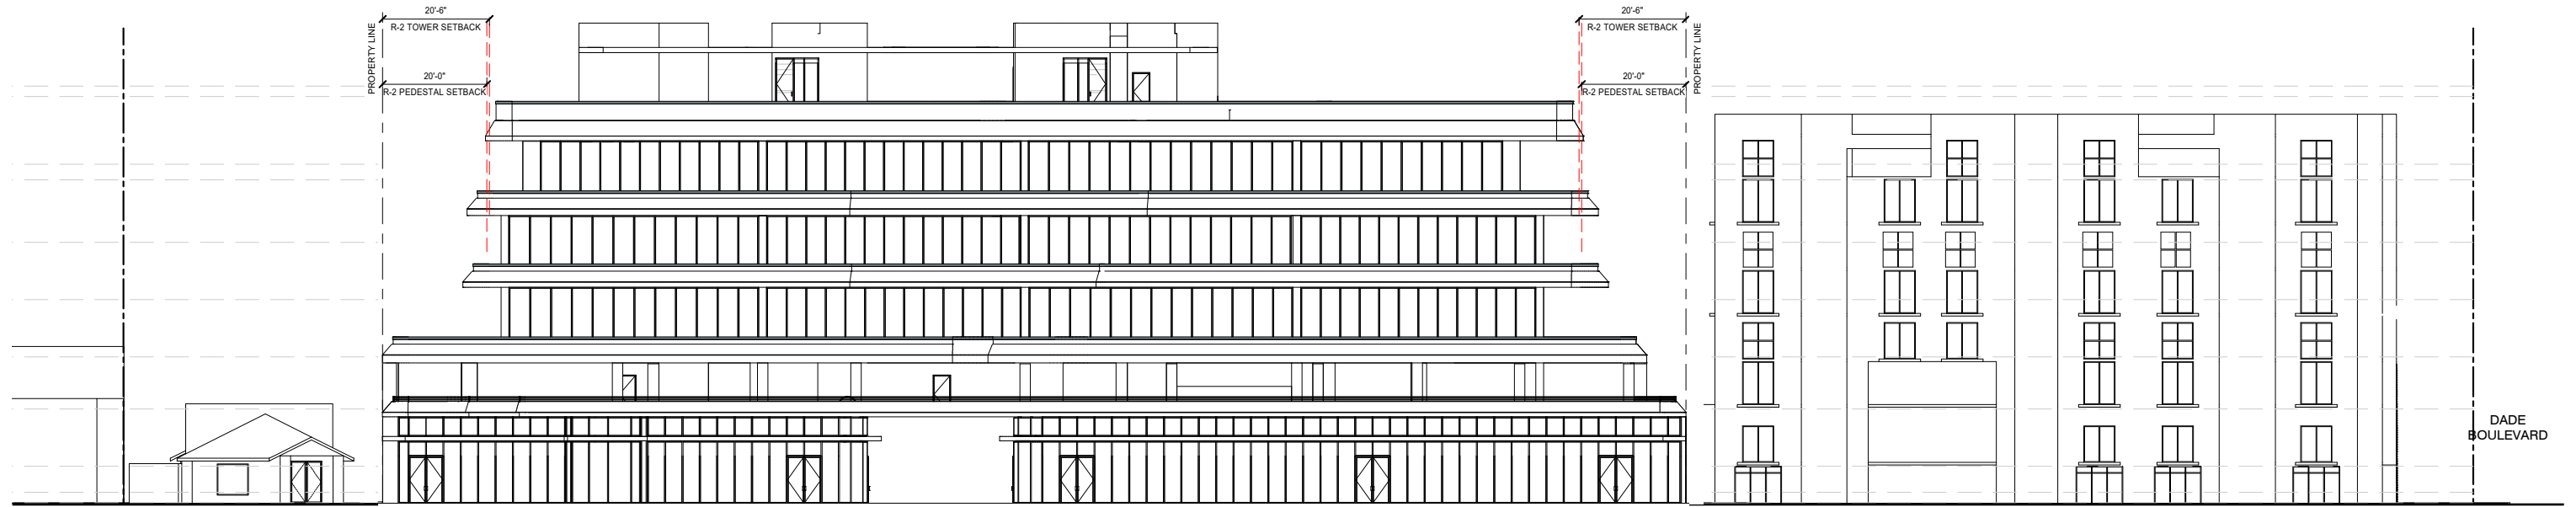

CONTEXTUAL ELEVATION PROPOSED

PURDY ROAD CONTEXTUAL ELEVATION

BAY ROAD CONTEXTUAL ELEVATION

SCALE: 1"=30'-0"

EIGHTEEN SUNSET
1759 PURDY AVE.
MIAMI BEACH, FLORIDA
10/14/20

RAI A. FERNANDEZ R.A.
AR 0012637

TRANSVERSE SECTION

SCALE: 1/16" = 1'-0"

TRANSVERSE SECTION PROPOSED

RAI A. FERNANDEZ R.A.
AR 0012637

TRANSVERSE SECTION

SCALE: 1/16" = 1'-0"

TRANSVERSE SECTION PROPOSED

RAI A. FERNANDEZ R.A.
AR 0012637

SCALE: 1/16" = 1'-0"

TRANSVERSE SECTION PROPOSED

MAIN ENTRY VIEW

MAIN ENTRY VIEW

EIGHTEEN SUNSET