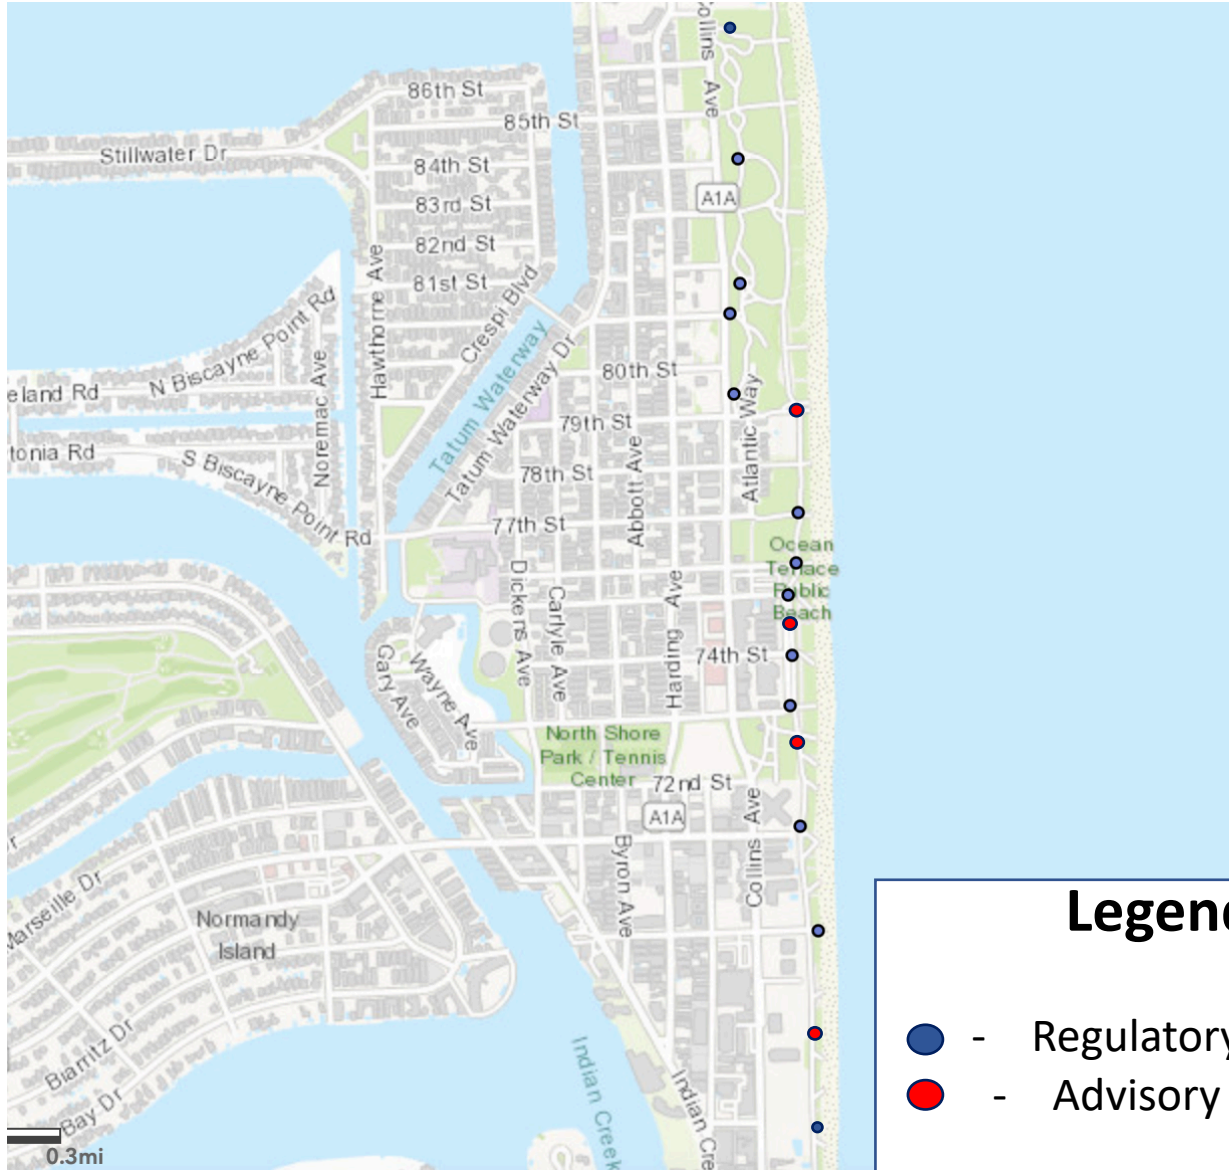

North Beach between 85 Street and 69 Street

Attachment - Beachwalk Signage Map
(Resulting from Walk-through with Mr. Henry Stolar)

Legend

- - Regulatory signs
- - Advisory signs

Regulatory signs – (13 signs)

Advisory signs – (4 signs)

North/Middle Beach between 69 Street and 51 Street

Regulatory signs – (9 signs)

Advisory signs – (7 signs)

Legend

- - Regulatory signs
- - Advisory signs

Middle Beach between 51 Street and 29 Street

Portion of Beachwalk (highlighted in red) is under construction and new signs will be added as part of the construction.

Legend

- - Regulatory signs
- - Advisory signs

Regulatory signs – (3 signs)

Advisory signs – (3 signs)

Regulatory signs – (9 signs)

Advisory signs (5 signs)

South Beach between 15 Street and S Pointe Dr

Legend

- - Regulatory signs
- - Advisory signs

Regulatory signs – (28 signs)

Advisory signs – (8 signs)