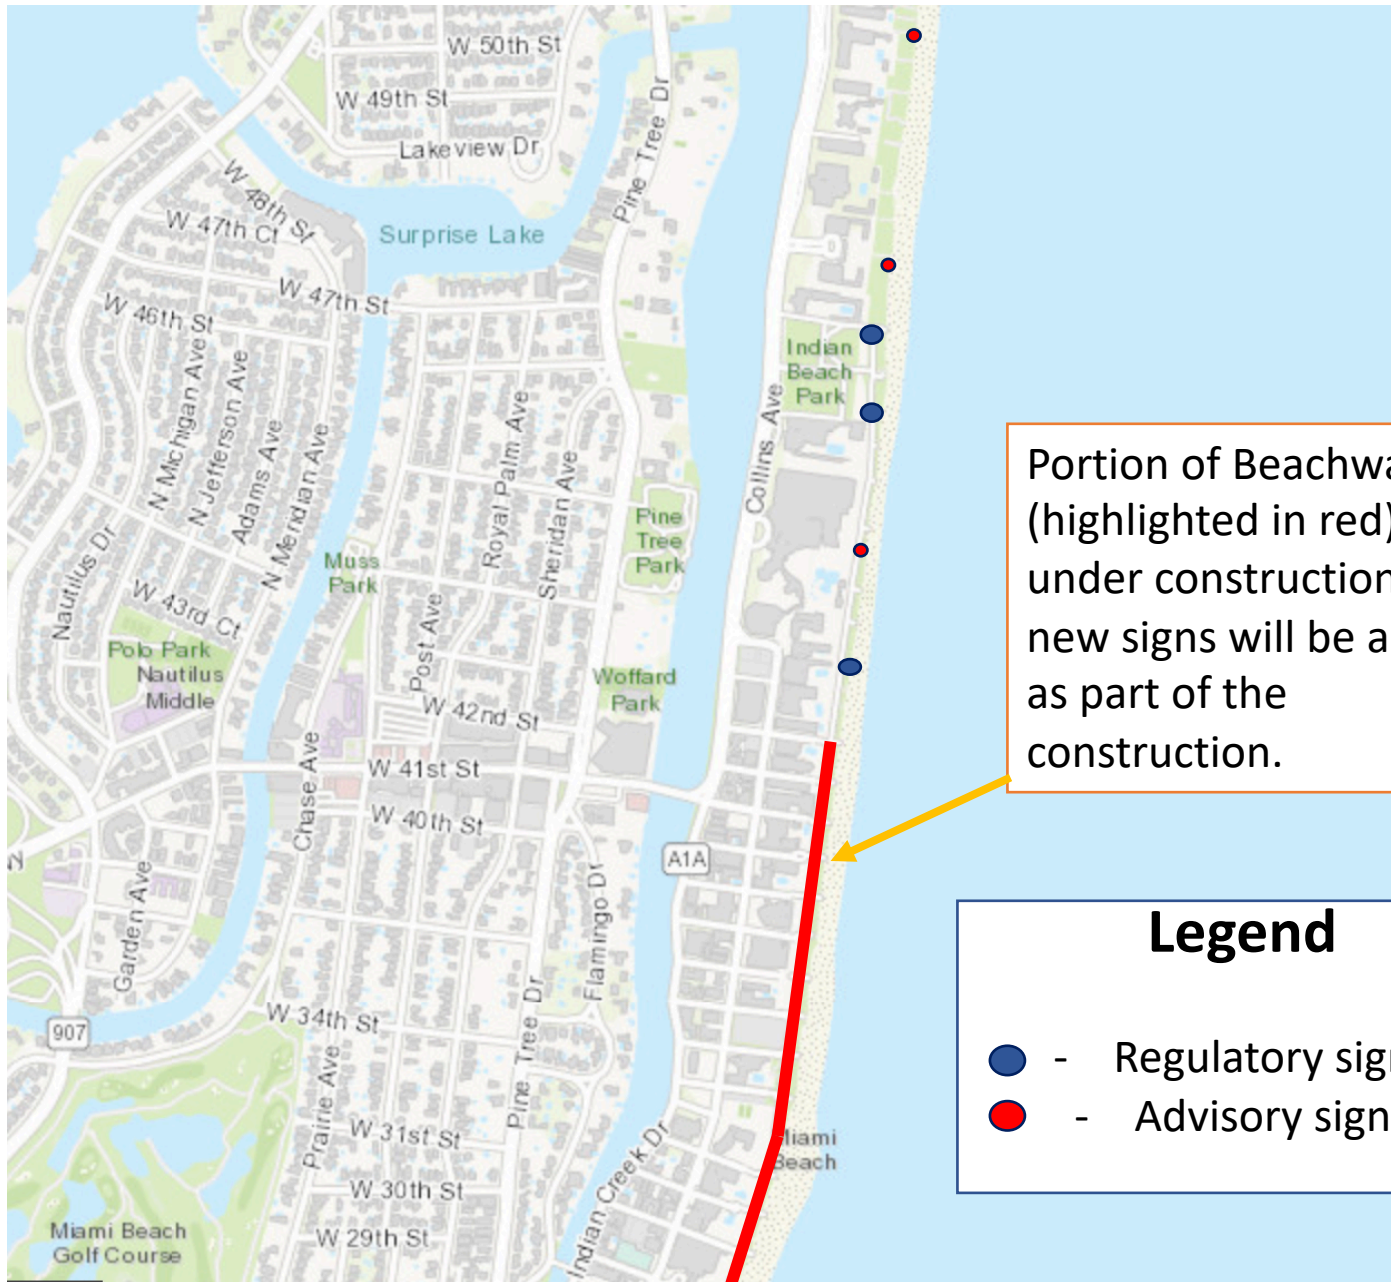

North Beach between 85 Street and 69 Street

Attachment - Beachwalk Signage Map
(Resulting from Walk-through with Mr. Henry Stolar)

Legend

- - Regulatory signs
- - Advisory signs

Regulatory signs – (13 signs)

Advisory signs – (4 signs)

North/Middle Beach between 69 Street and 51 Street

Regulatory signs – (9 signs)

Advisory signs – (7 signs)

Legend

- - Regulatory signs
- - Advisory signs

Middle Beach between 51 Street and 29 Street

Portion of Beachwalk (highlighted in red) is under construction and new signs will be added as part of the construction.

Legend

- - Regulatory signs
- - Advisory signs

Regulatory signs – (3 signs)

Advisory signs – (3 signs)

Middle/South Beach between 29 Street and 15 Street

Portion of Beachwalk (highlighted in red) is under construction and new signs will be added as part of the construction.

Legend

- - Regulatory signs
- - Advisory signs