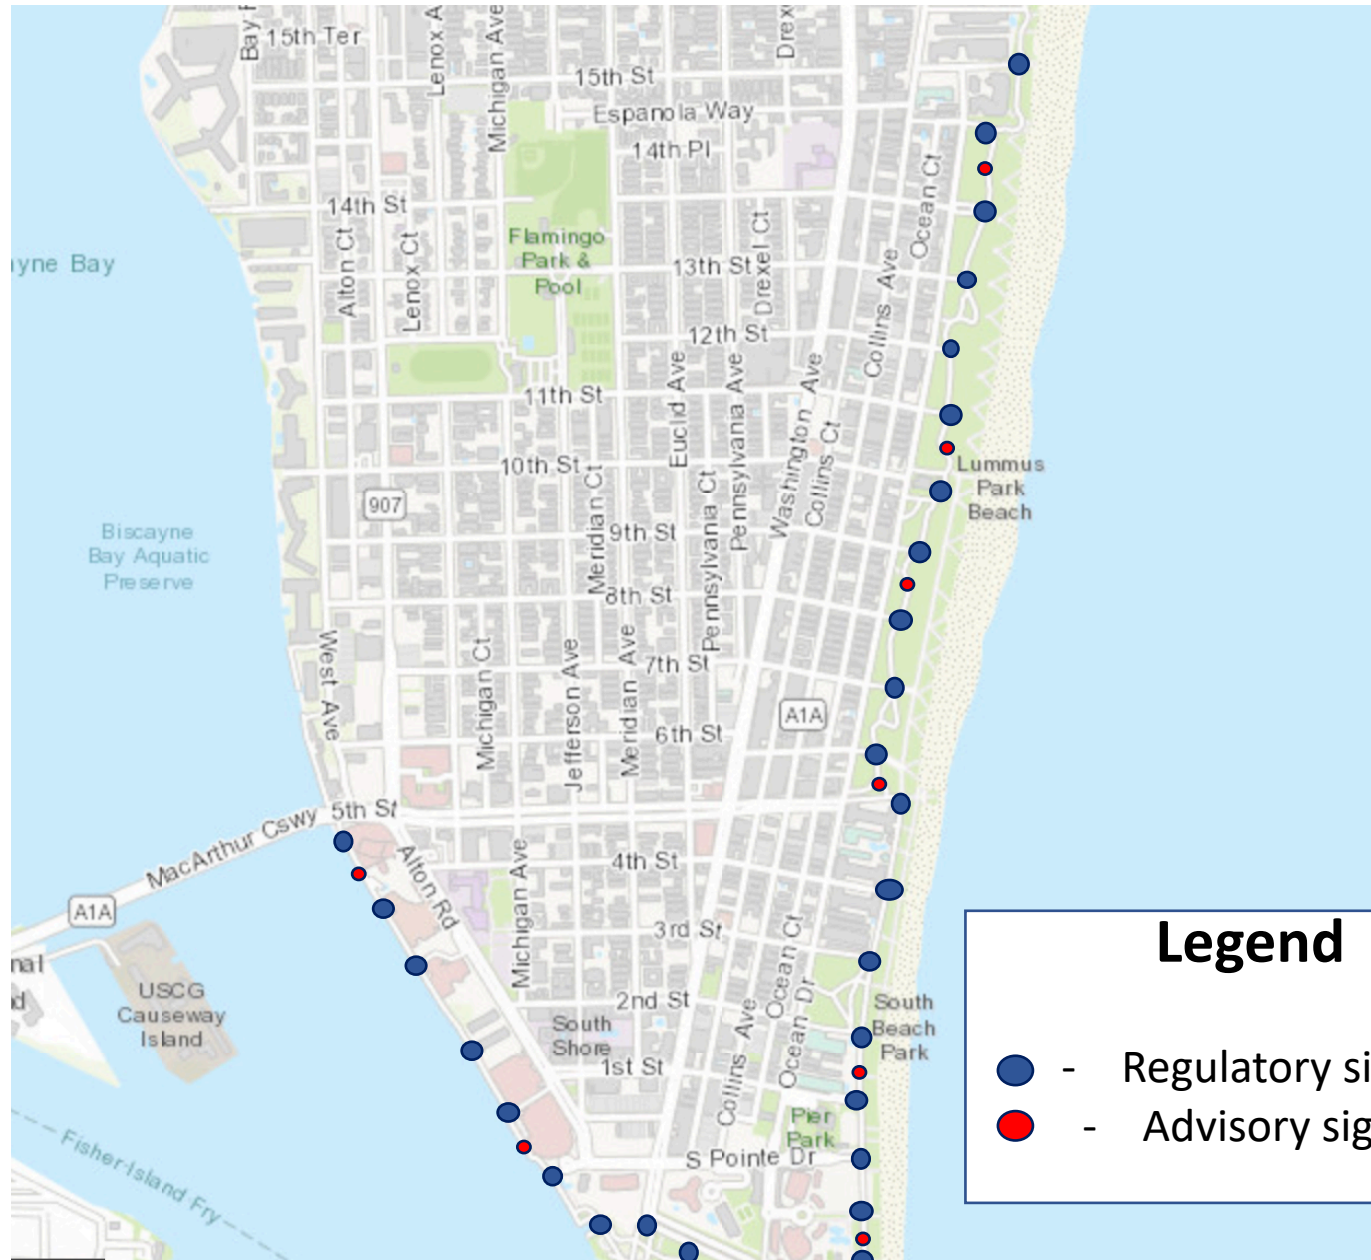

North Beach between 85 Street and 69 Street

Attachment - Beachwalk Signage Map
(Resulting from Walk-through with Mr. Henry Stolar)

Legend

- - Regulatory signs
- - Advisory signs

Regulatory signs – (13 signs)

Portion of Beachwalk (highlighted in red) is under construction and new signs will be added as part of the construction.

Legend

- - Regulatory signs
- - Advisory signs

Regulatory signs – (3 signs)

Advisory signs – (3 signs)

Middle/South Beach between 29 Street and 15 Street

Portion of Beachwalk (highlighted in red) is under construction and new signs will be added as part of the construction.

Legend

- - Regulatory signs
- - Advisory signs

Regulatory signs – (9 signs)

Advisory signs (5 signs)

South Beach between 15 Street and S Pointe Dr

Legend

- - Regulatory signs
- - Advisory signs

Regulatory signs – (28 signs)

Advisory signs – (8 signs)