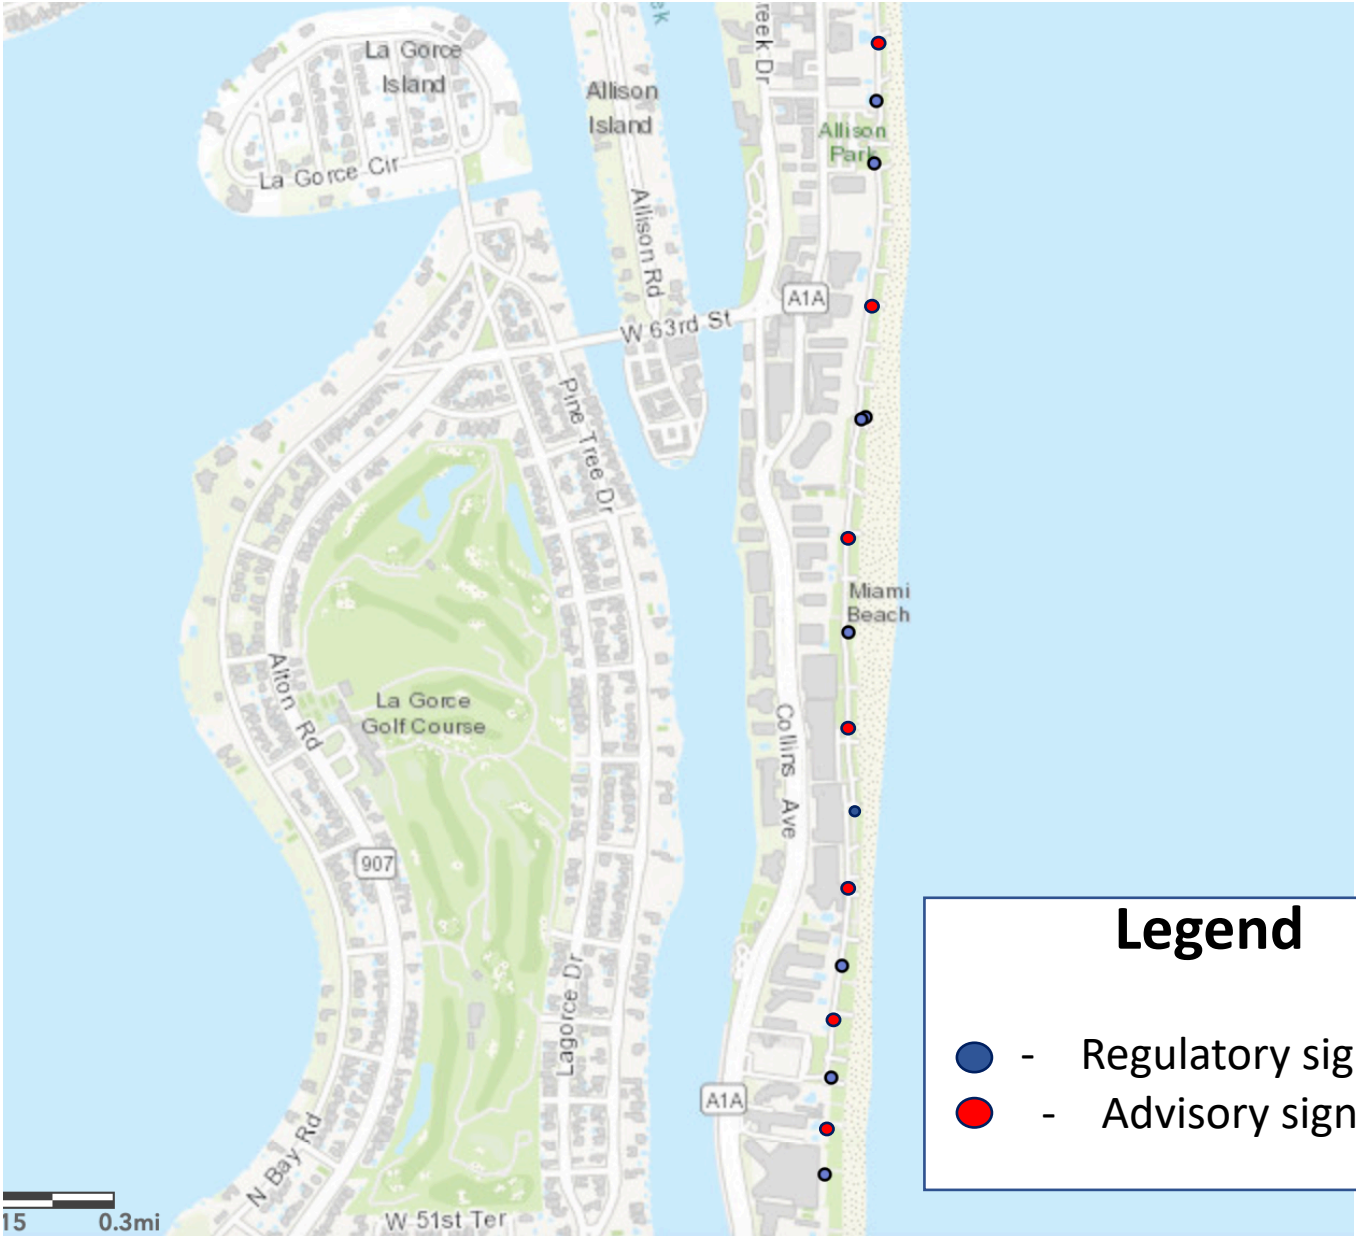

North Beach between 85 Street and 69 Street

Attachment - Beachwalk Signage Map
(Resulting from Walk-through with Mr. Henry Stolar)

Legend

- - Regulatory signs
- - Advisory signs

Regulatory signs – (13 signs)

Advisory signs – (4 signs)

North/Middle Beach between 69 Street and 51 Street

Regulatory signs – (9 signs)

Advisory signs – (7 signs)

Legend

- - Regulatory signs
- - Advisory signs

Middle Beach between 51 Street and 29 Street

Portion of Beachwalk (highlighted in red) is under construction and new signs will be added as part of the construction.

Legend

- - Regulatory signs
- - Advisory signs

Regulatory signs – (3 signs)

Advisory signs – (3 signs)

Regulatory signs – (9 signs)

Advisory signs (5 signs)

South Beach between 15 Street and S Pointe Dr

Legend

- - Regulatory signs
- - Advisory signs

Regulatory signs – (28 signs)

Advisory signs – (8 signs)