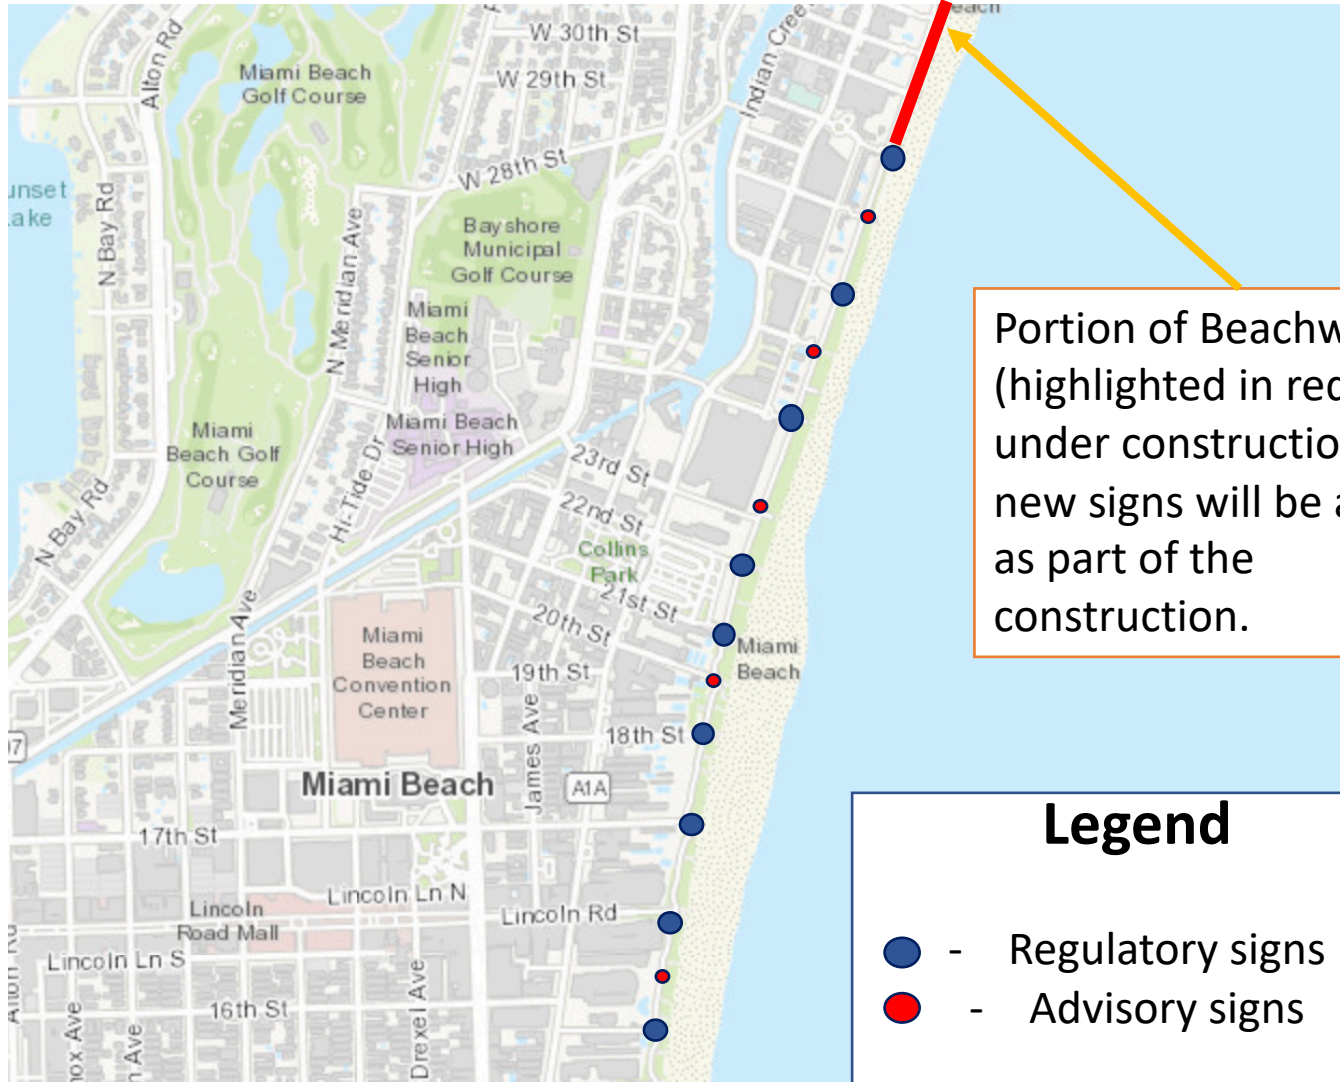

Middle/South Beach between 29 Street and 15 Street

Portion of Beachwalk (highlighted in red) is under construction and new signs will be added as part of the construction.

Legend

- - Regulatory signs
- - Advisory signs

Regulatory signs – (9 signs)