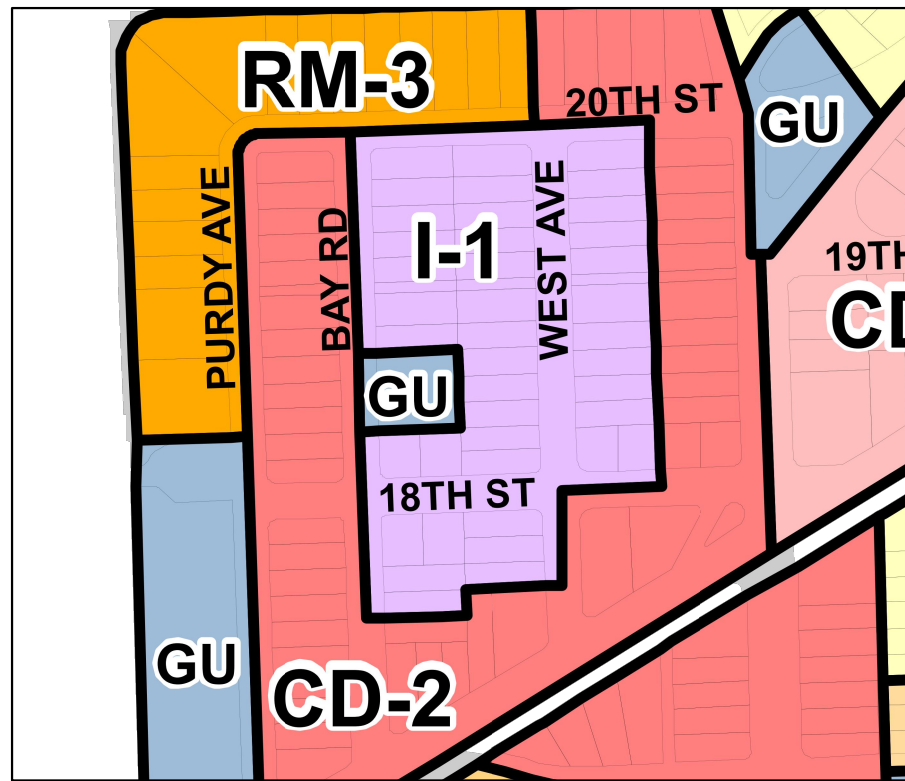

LEGAL DESCRIPTION:

The West 1/2 of Lot 3, and all of Lots 4, 5, 6 and 7 Block 16 of **ISLAND VIEW SUBDIVISION**, according to the Plat thereof, as recorded in Plat Book 6, Page 115 of the Public Records of Miami-Dade County, Florida.

LOCATION: 1724-52 Bay Road and 1733-59 Purdy Avenue, Miami Beach FL 33139
FOLIO NO. 02-3233-012-0480 through -0550

ORDER: 200407
DATE: October 23, 2020

SCALE: 1"= 150'

The Zoning Specialists Group, Inc.

7729 NW 146th Street
Miami Lakes FL 33016
Ph: (305) 828-1210

www.thezoningspecialistsgroup.com

375-FOOT RADIUS MAP: