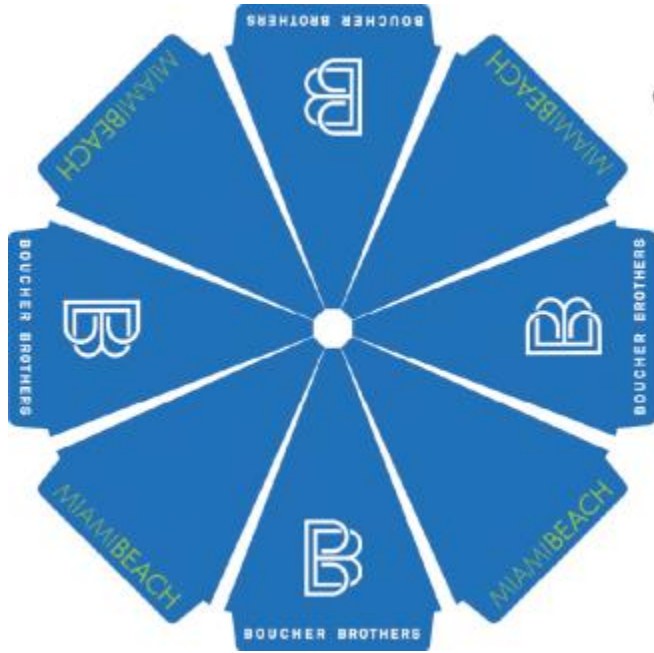

Standard Lounges

Luxury Lounges

Umbrellas

Nova Umbrellas

Panel Print Area
(7½' Diameter x 8 panel umbrella)

Panel Print Area
(7½' Diameter x 8 panel umbrella)

Cabanas

Luxury Daybed

Miami Beach Towel Promotion Content and Design [Sample]

Sand Chairs

Beach Locker Program

Concession Hut

Storage Box