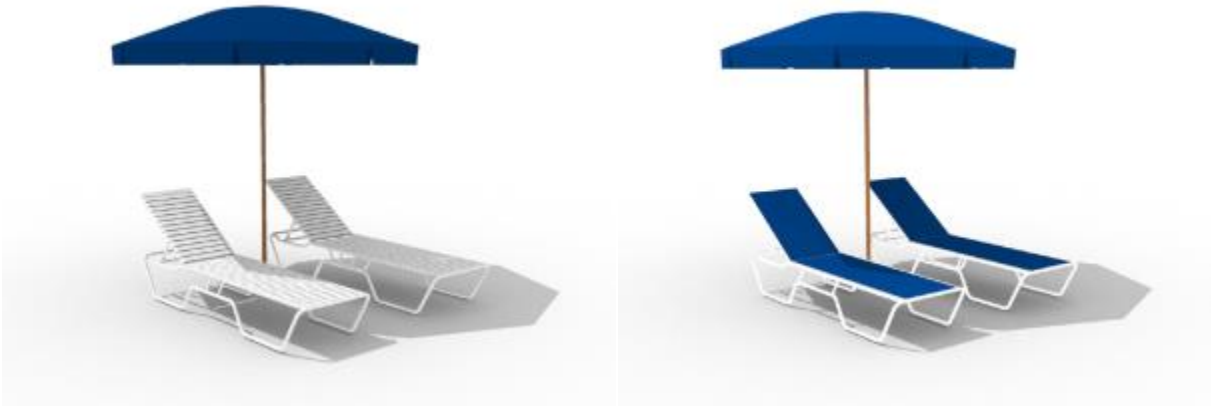

Standard Lounges

Luxury Lounges

Umbrellas

Nova Umbrellas

Panel Print Area
(7½' Diameter x 8 panel umbrella)

Panel Print Area
(7½' Diameter x 8 panel umbrella)

Cabanas

Luxury Daybed

Miami Beach Towel Promotion Content and Design [Sample]

Sand Chairs

Beach Locker Program

Concession Hut

Storage Box