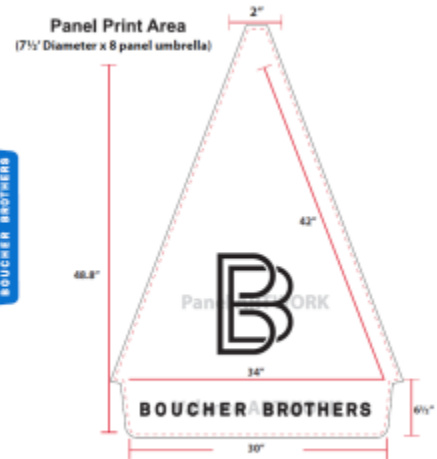

Standard Lounges

Luxury Lounges

Umbrellas

Nova Umbrellas

Panel Print Area
(7½' Diameter x 8 panel umbrella)

Panel Print Area
(7½' Diameter x 8 panel umbrella)

Cabanas

Luxury Daybed