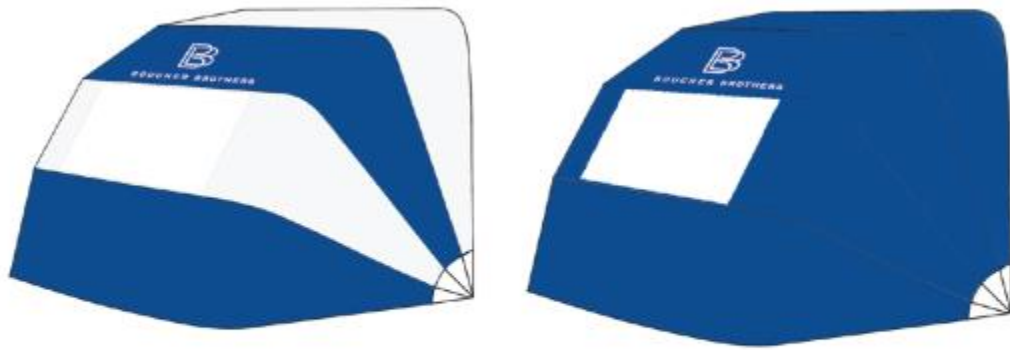

Standard Lounges

Luxury Lounges

Umbrellas

Nova Umbrellas

Panel Print Area
(7½' Diameter x 8 panel umbrella)

Panel Print Area
(7½' Diameter x 8 panel umbrella)

Cabanas

Luxury Daybed

Miami Beach Towel Promotion Content and Design [Sample]

Sand Chairs

Beach Locker Program

Concession Hut

Storage Box