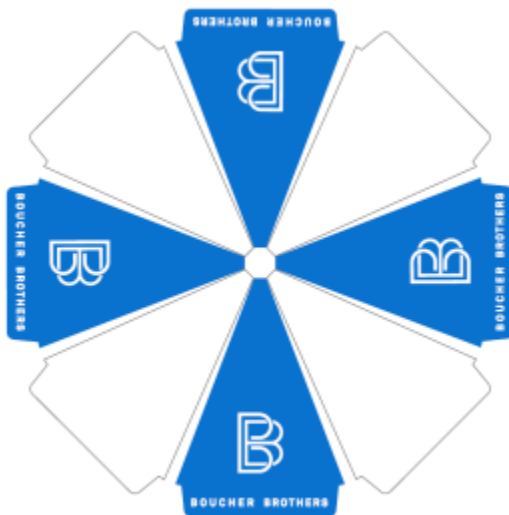

Standard Lounges

Luxury Lounges

Umbrellas

Nova Umbrellas

Panel Print Area
(7½' Diameter x 8 panel umbrella)

Panel Print Area
(7½' Diameter x 8 panel umbrella)

Cabanas

Luxury Daybed

Miami Beach Towel Promotion Content and Design [Sample]

Sand Chairs

Beach Locker Program

Concession Hut

Storage Box