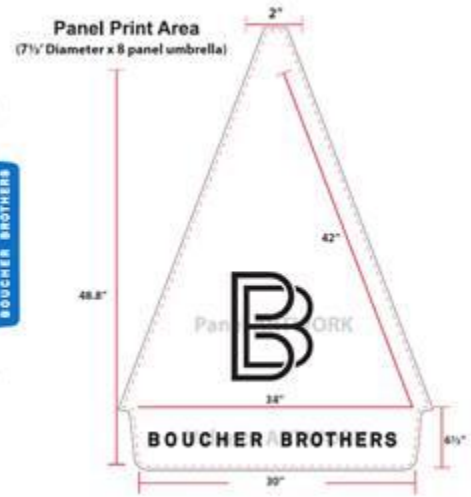

Standard Lounges

Luxury Lounges

Umbrellas

Nova Umbrellas

Panel Print Area
(7½' Diameter x 8 panel umbrella)

Panel Print Area
(7½' Diameter x 8 panel umbrella)

Cabanas

Luxury Daybed