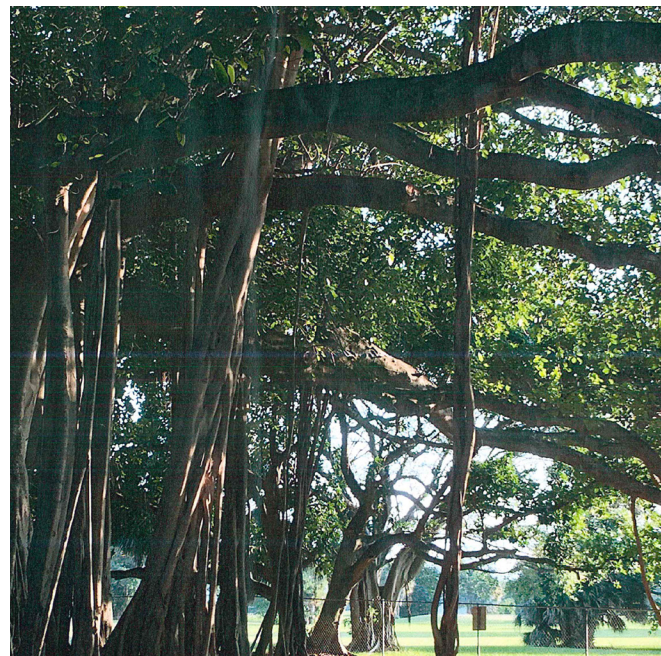

Sign Type A

Sign Base Detail

Sign Type B

Inspired by Bayshore Park Banyan Trees

Sign Locations

- Sign Type A
- Sign Type B

Customized Font

Lasercut Signage Example

Proposed Materials

Laser Cut Brushed Aluminum for Sign

Limestone for Sign Base (Opt. 1)

Concrete for Sign Base (opt. 2)