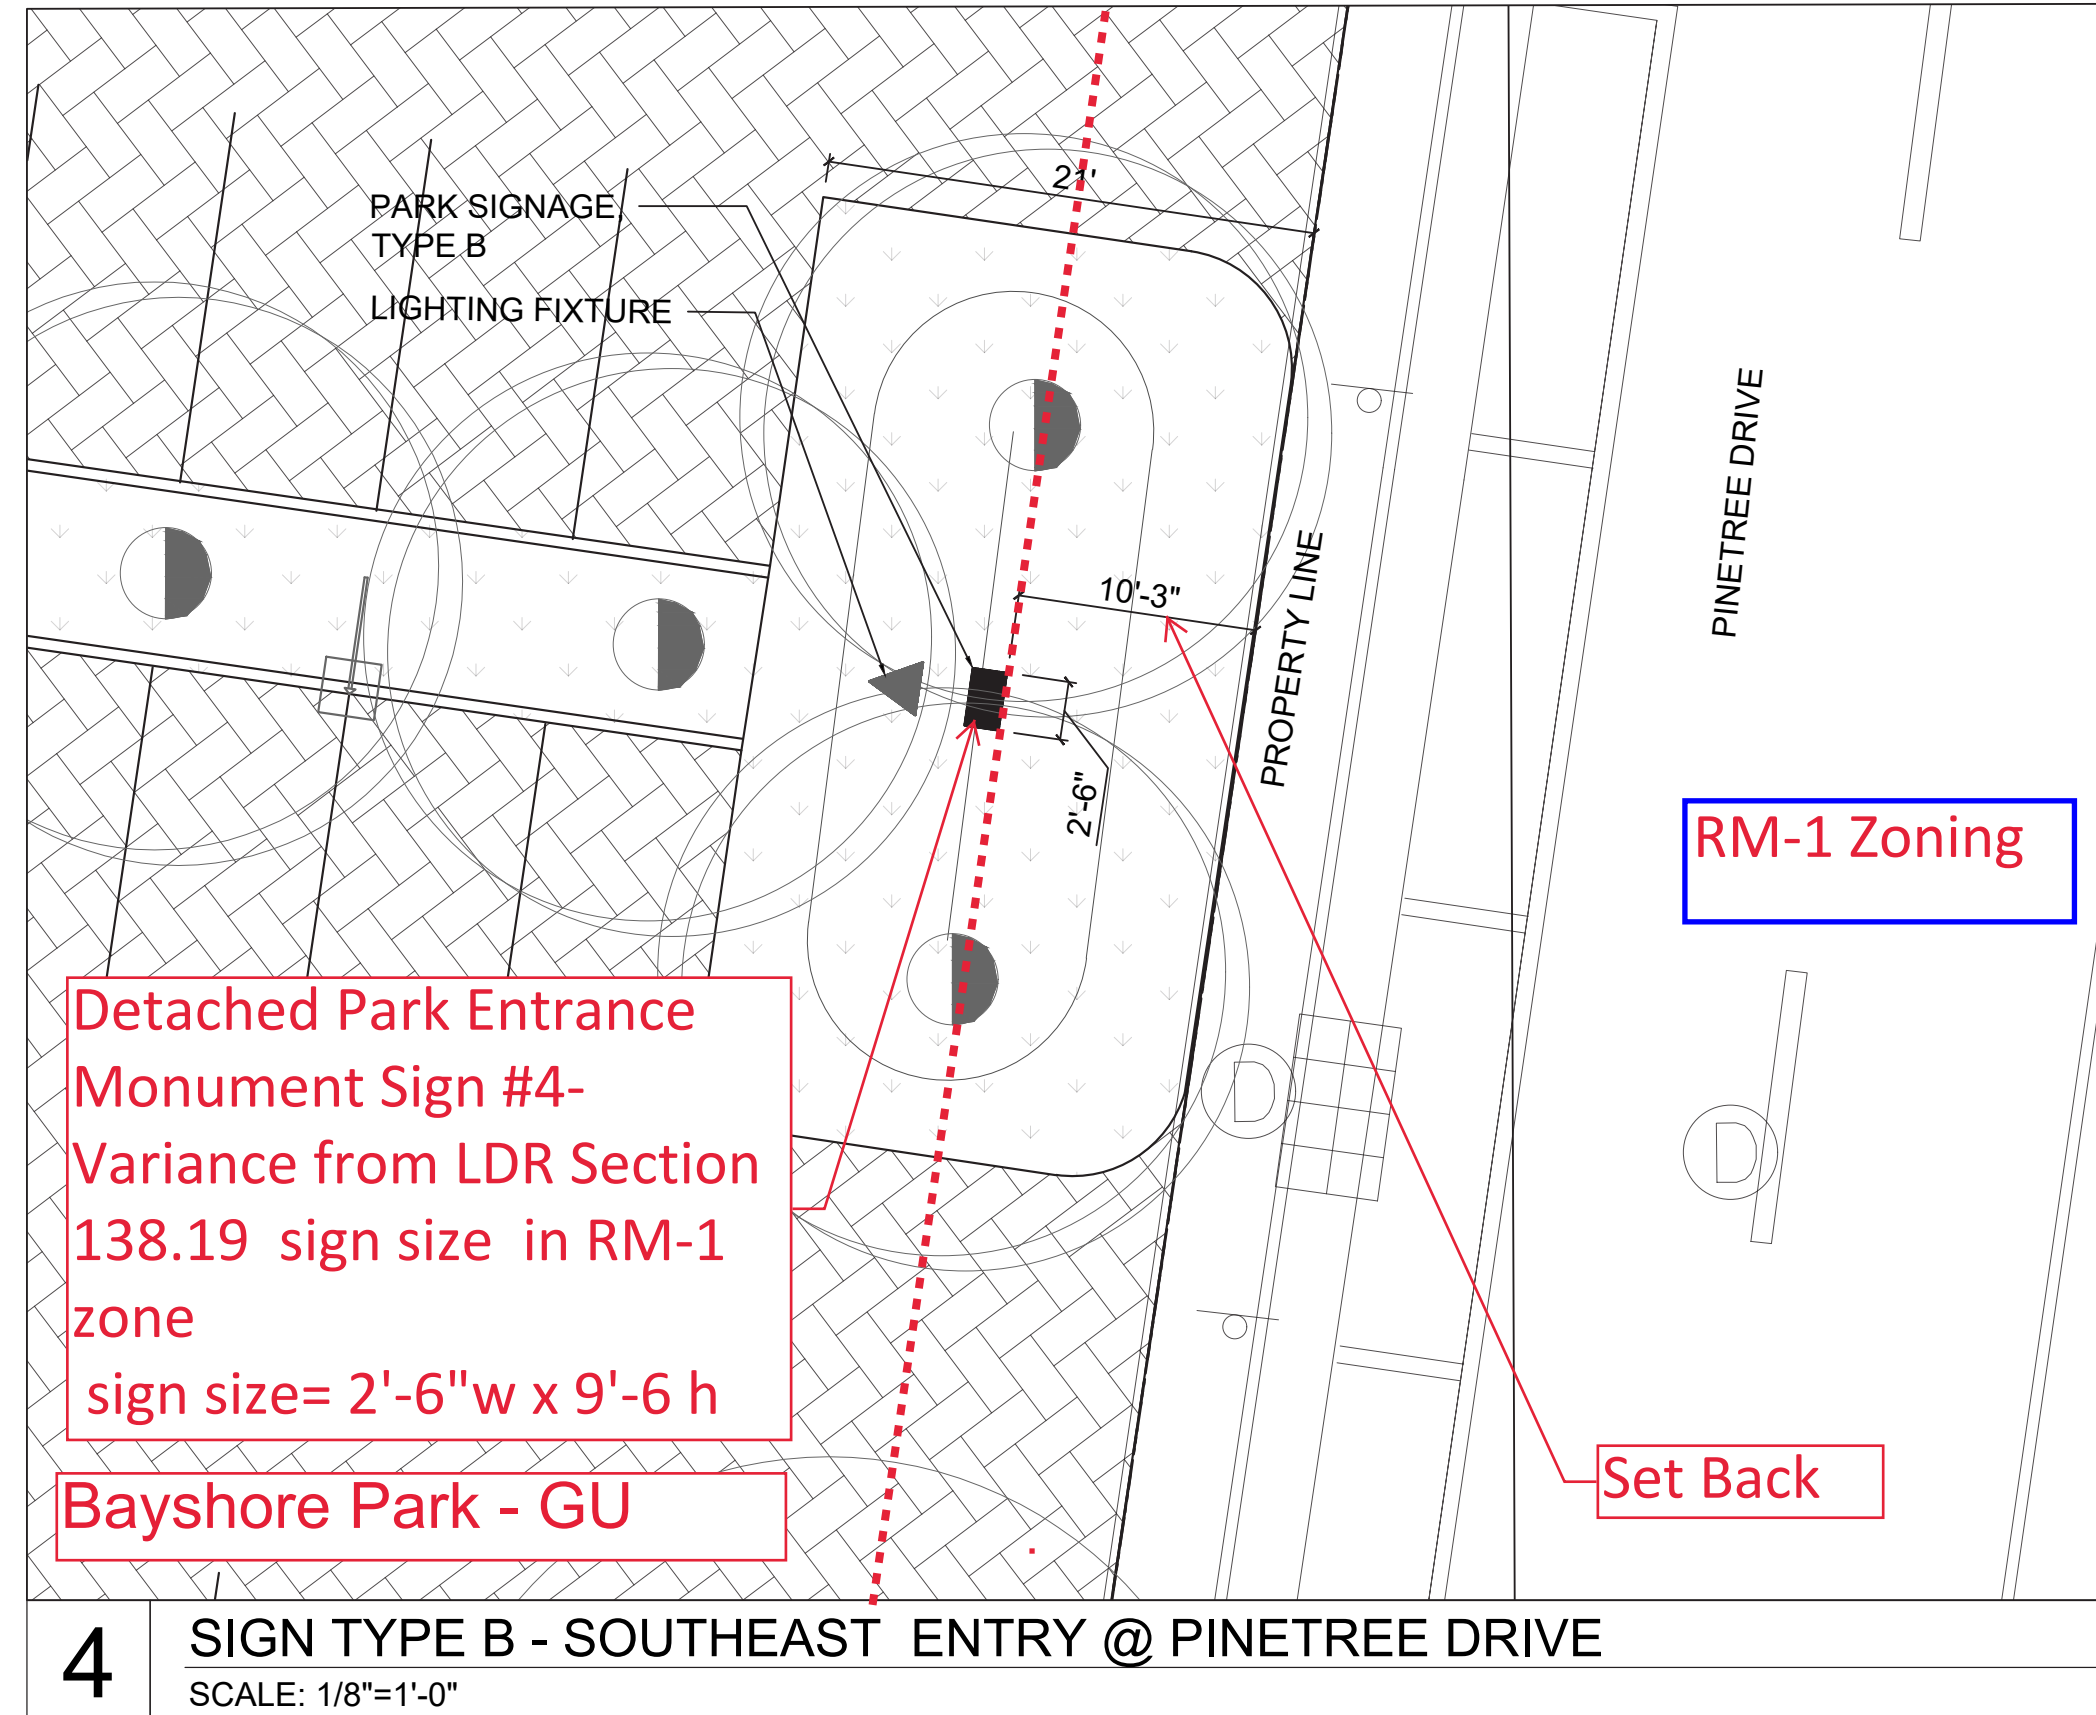

SEC 142-425 of the LDRS Regulates GU District be the average of the requirements contained in the surrounding zoning districts.

Pursuant to Section 142-425(d) and In order to install these decorative Park monument signs, a number of variances , depicted in the attached images are needed

KEY PLAN

EXHIBIT A