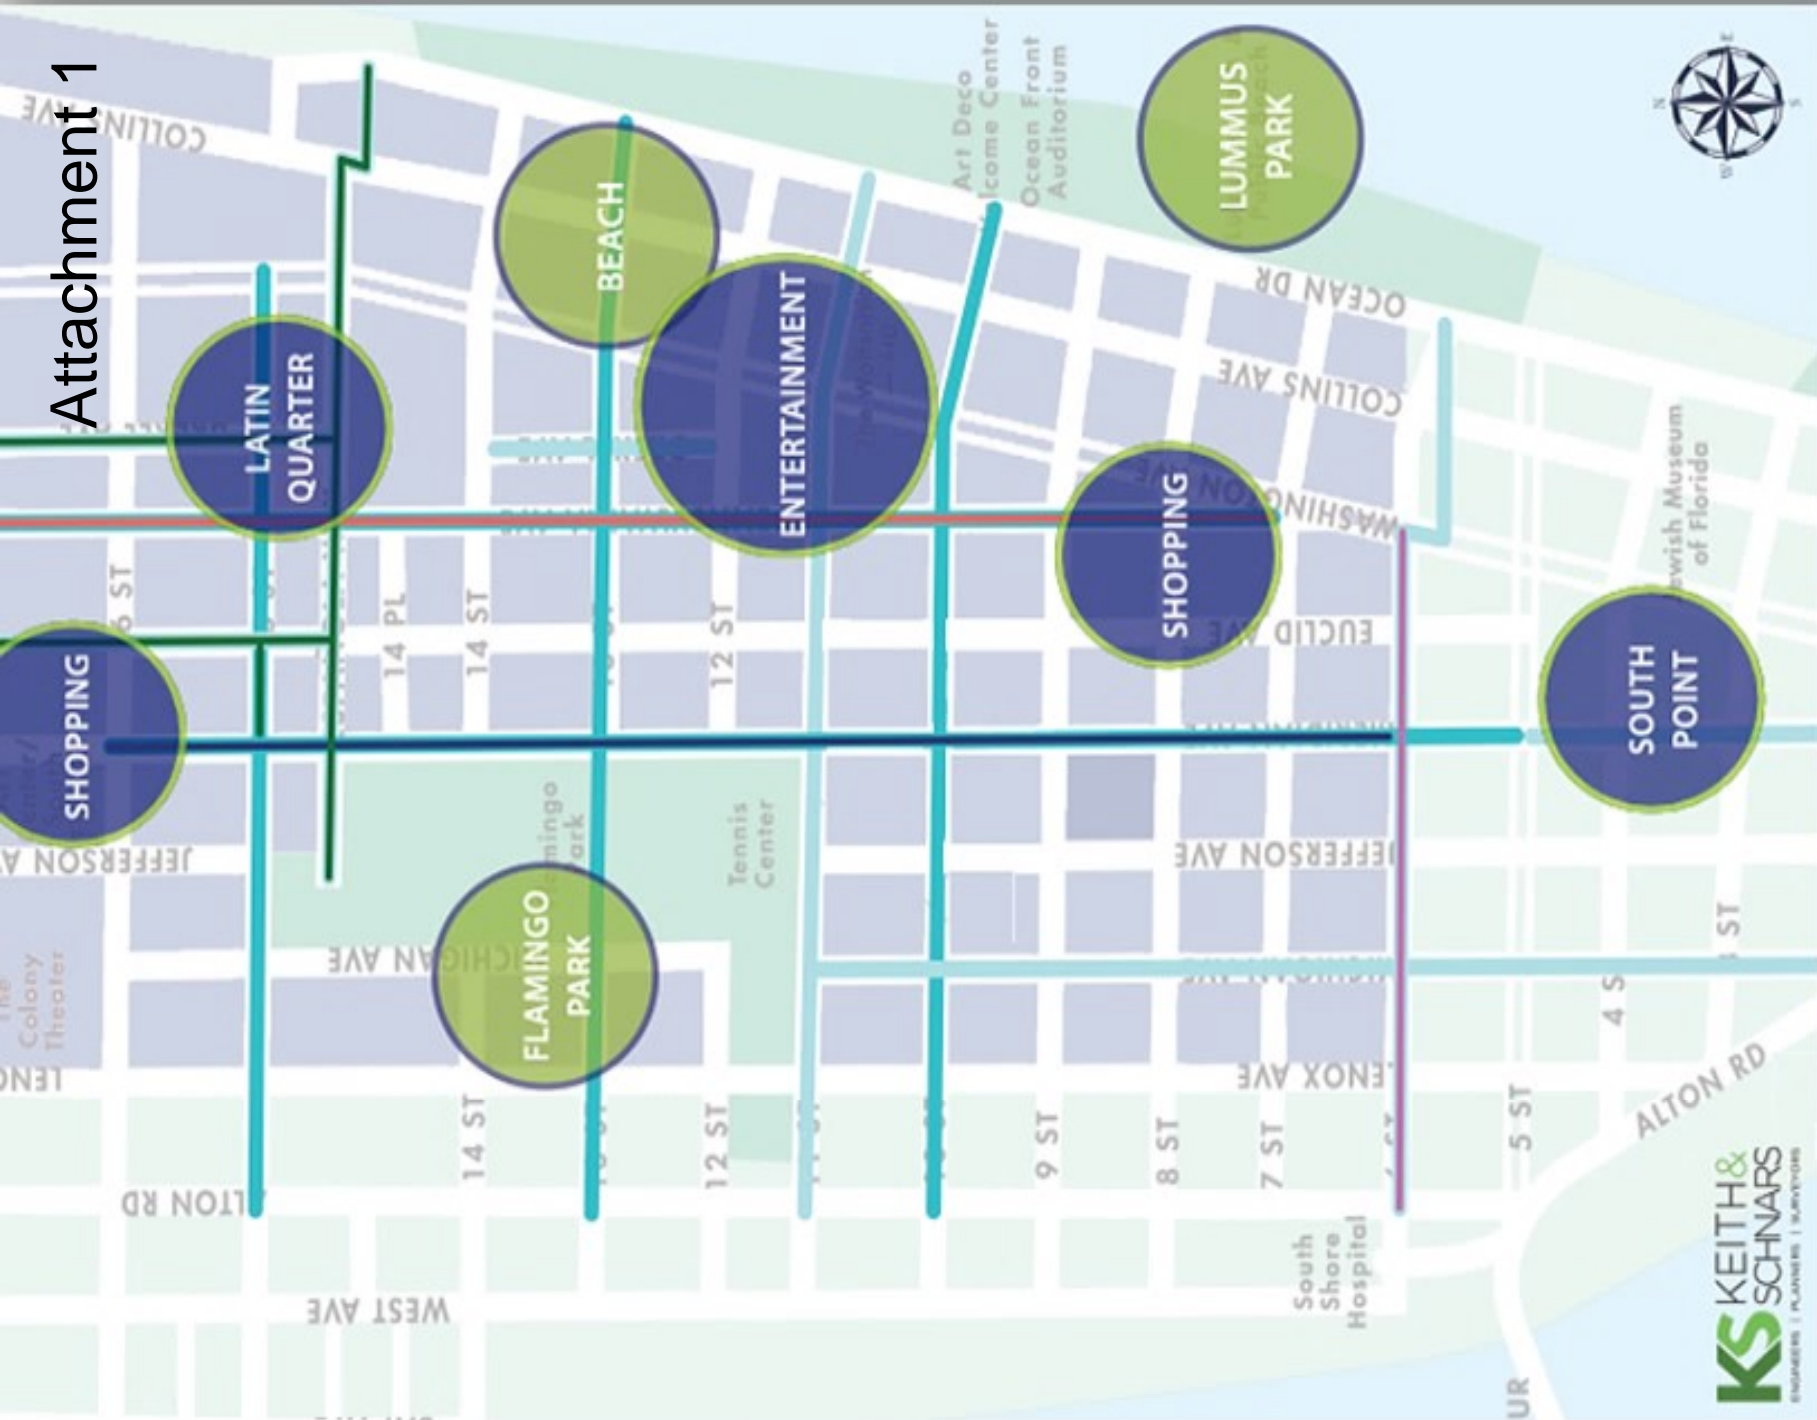

Attachment 1

PEDESTRIAN PRIORITY ZONES

- NEIGHBORHOOD GREENWAY (LITE)
- NEIGHBORHOOD GREENWAY (HEAVY)

POINTS OF INTEREST

- 5TH STREET
- MERIDIAN AVENUE
- PENNSYLVANIA AVENUE
- ESPAÑOLA WAY
- PARKS/BEACH/NEIGHBORHOODS

MIAMI BEACH CONNECTIVITY MAP

COMMERCIAL ST