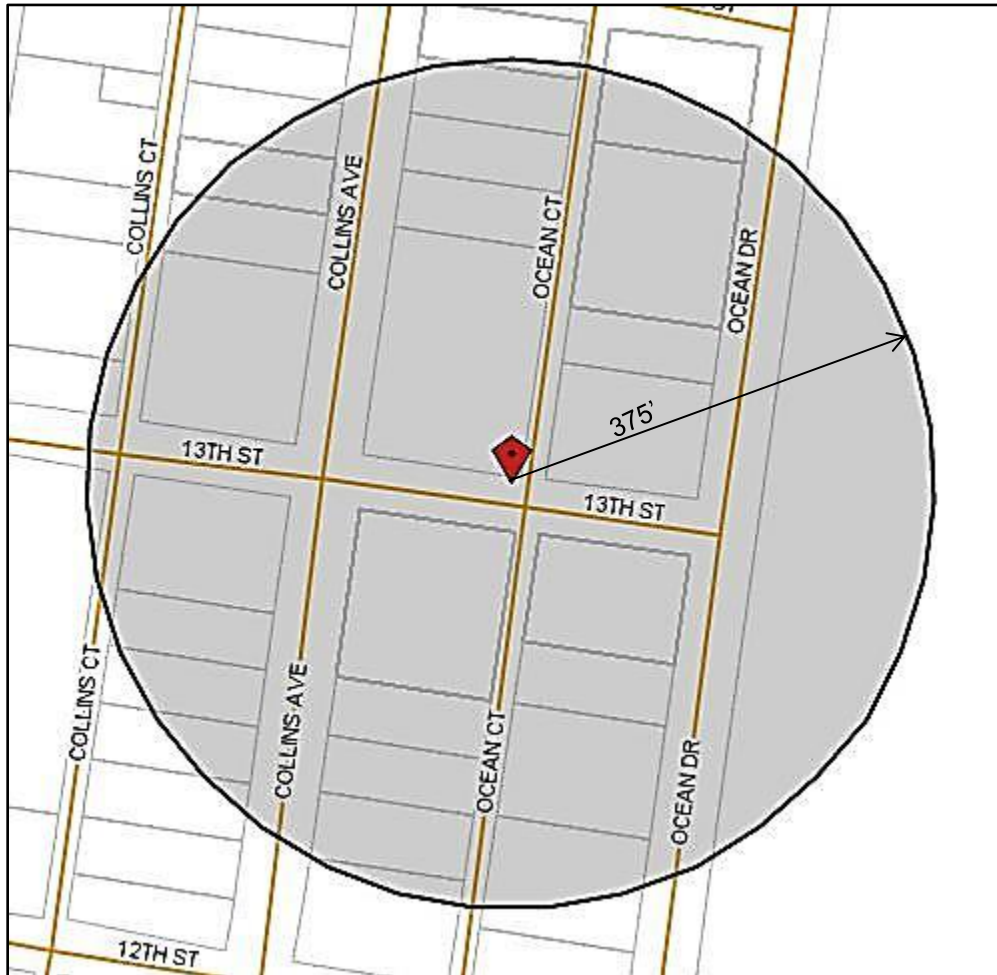

375' RADIUS MAP

ADDRESS: 131 13 Street, Miami Beach, FL 33139

PROPOSED SMALL CELL: MI90XSL95-G

LAT: 25.78405000

LONG: -80.13052600