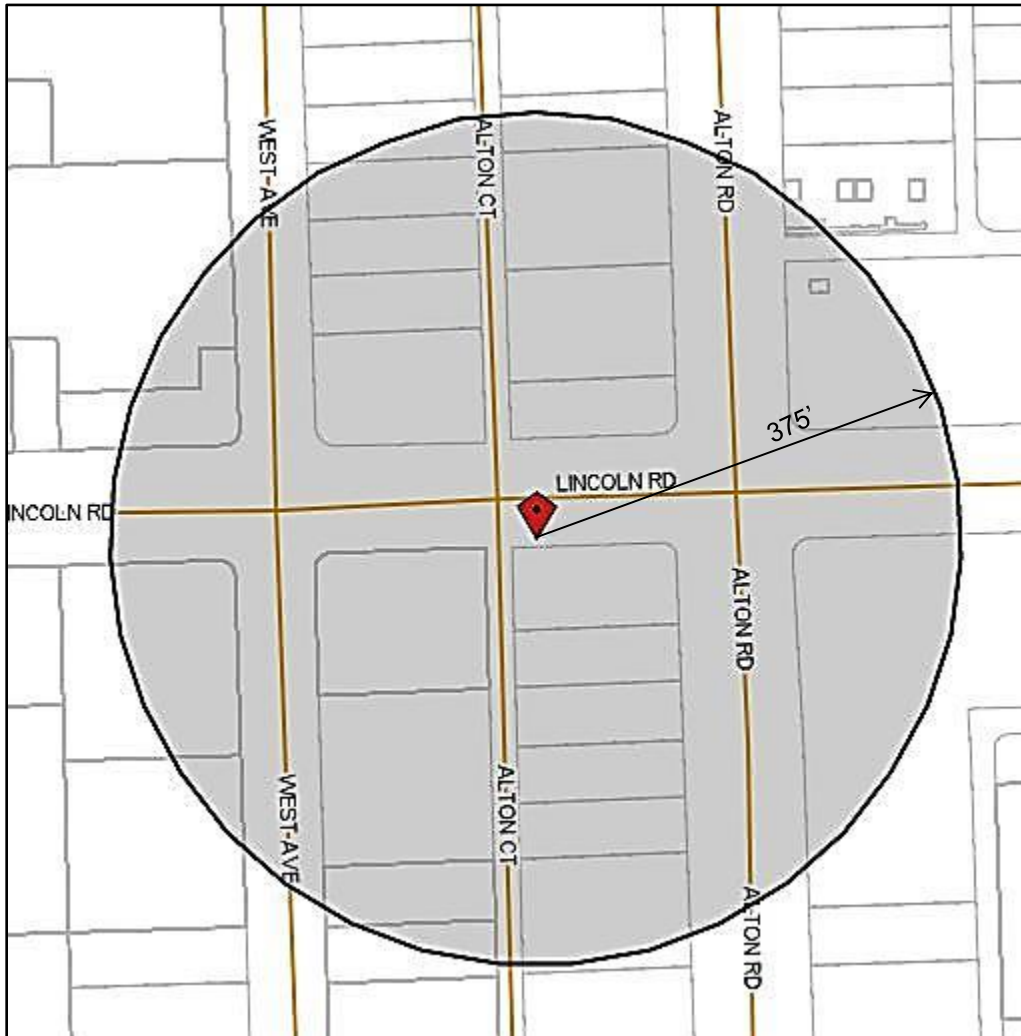

375' RADIUS MAP

ADDRESS: 1220 Lincoln Road, Miami Beach, FL 33139

PROPOSED SMALL CELL: MI90XSM43-H

LAT: 25.79032800

LONG: -80.14175100